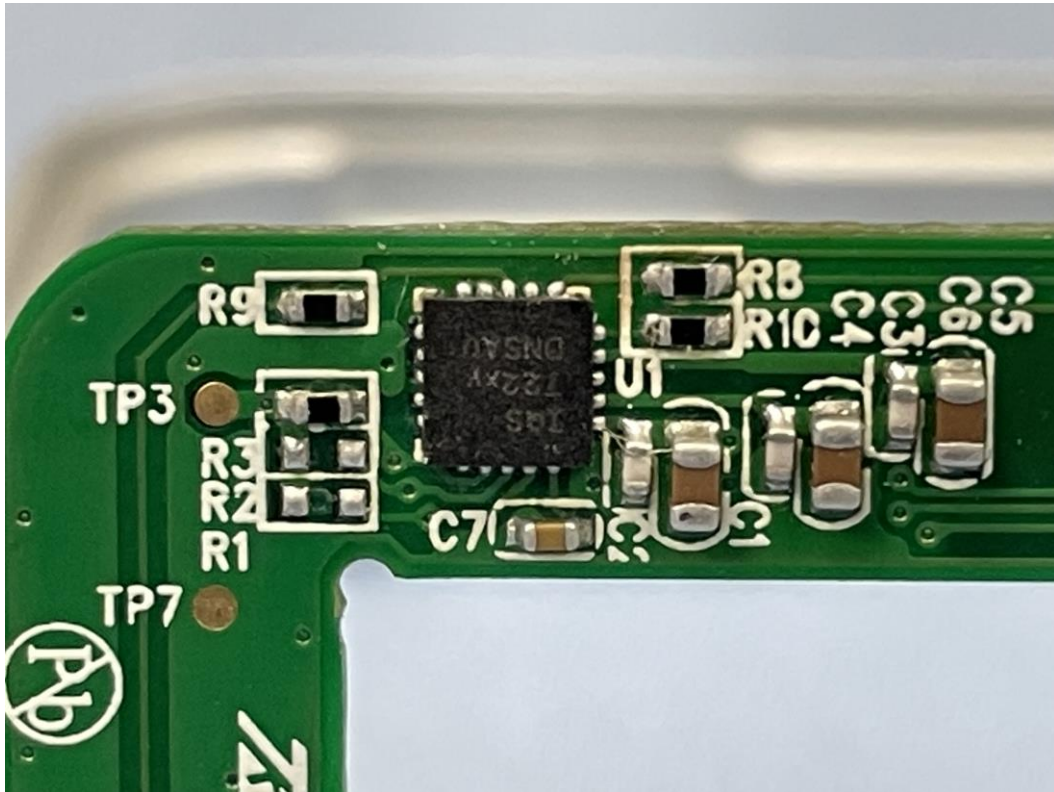

Product: Eve Room
Type Identification: 20EBX9901

Touch function IC, model CY8CMBR3108-LQXI

Touch function IC, model CY8CMBR3108-LQXI

CN21EWDY(P15C-BLE) 001,
CN21EWDY(P15C-THREAD) 001,
CN21W2JS(RSS247-BLE) 001,
CN21W2JS(RSS247-THREAD) 001,
CN21EWDY(FCC-MPE) 001,
CN21W2JS(IC-MPE) 001

Product: Eve Room
Type Identification: 20EBX9901

Touch function IC, model CY8CMBR3108-LQXI

2nd source Touch function IC, model: IAS7222C

2nd source Touch function IC, model: IAS7222C

CN21EWDY(P15C-BLE) 001,
CN21EWDY(P15C-THREAD) 001,
CN21W2JS(RSS247-BLE) 001,
CN21W2JS(RSS247-THREAD) 001,
CN21EWDY(FCC-MPE) 001,
CN21W2JS(IC-MPE) 001

Product: Eve Room
Type Identification: 20EBX9901

2nd source Touch function IC, model: IAS7222C