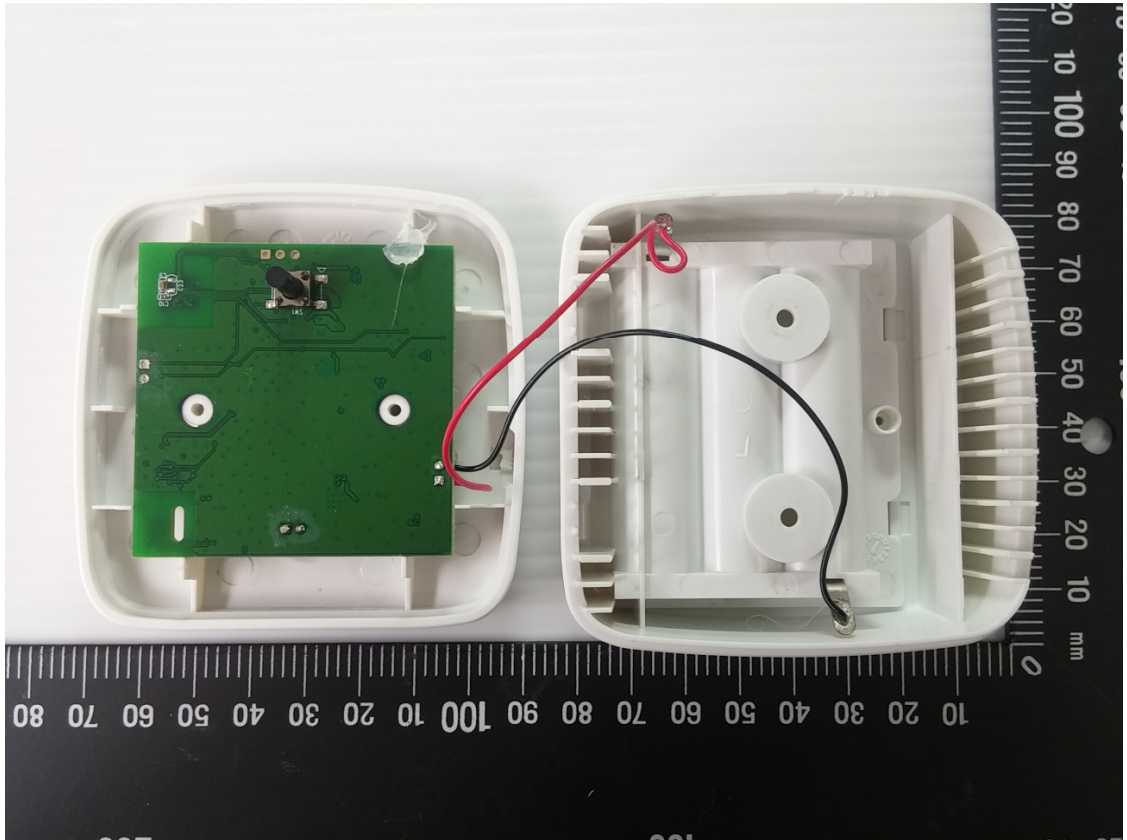

Product: Eve Room  
Type Identification: 2ER309901000

Product: Eve Room  
Type Identification: 2ER309901000