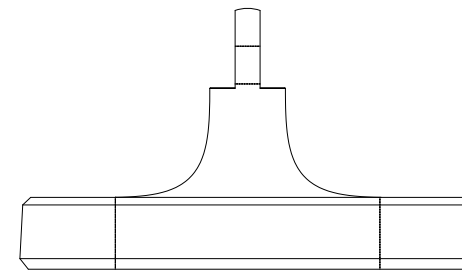

Pantone 7544C

Rubber Feet

Pantone 10077C

Base

\*The front of the product is a round lens, and the back is a cooling hole, there is no way to attach a label;  
\*The base is screwed under normal use conditions and cannot be easily removed;