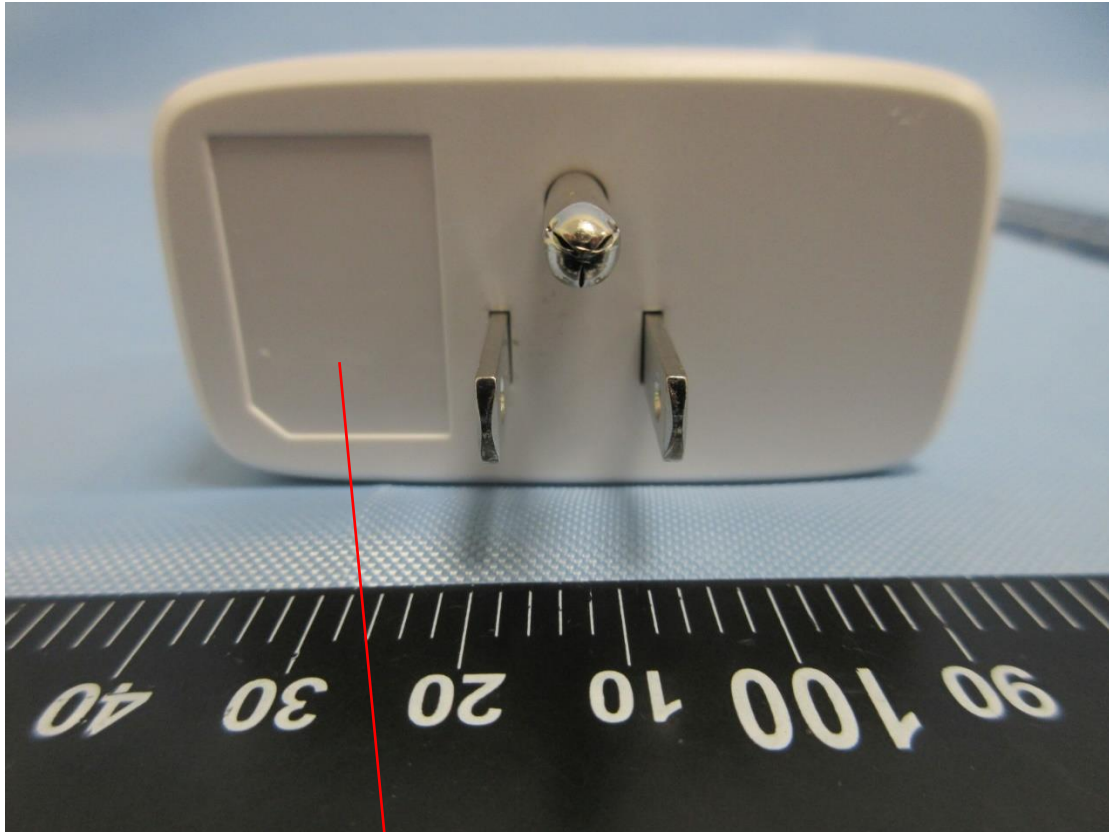

Label & label location

eve energy 

120V AC, 50/60Hz

Max.15A, General Purpose

Model: 20EBU4101

FCC ID: SNE-ENERG-005

IC: 11192A-ENERG005

Indoor Use Only