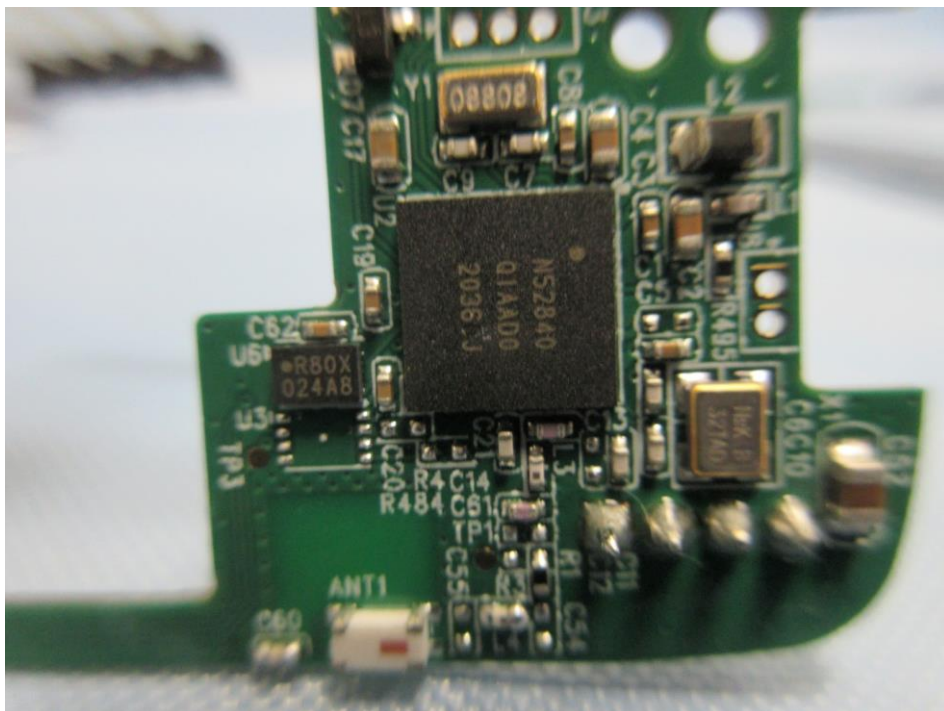

Page 7 of 8

Product: Eve Energy
Type Identification: 20EBU4101

Photo Documentation

Product: Eve Energy
Type Identification: 20EBU4101