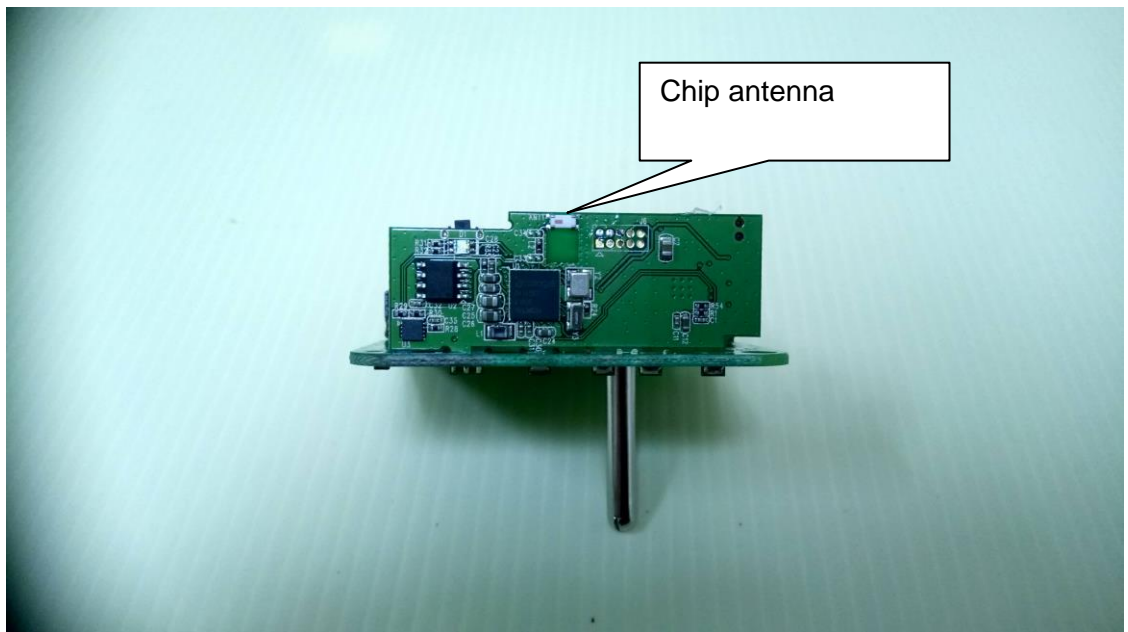

Product: Eve Energy US  
Type Identification: 20EAG4101

Product: Eve Energy US  
Type Identification: 20EAG4101

Product: Eve Energy US  
Type Identification: 20EAG4101