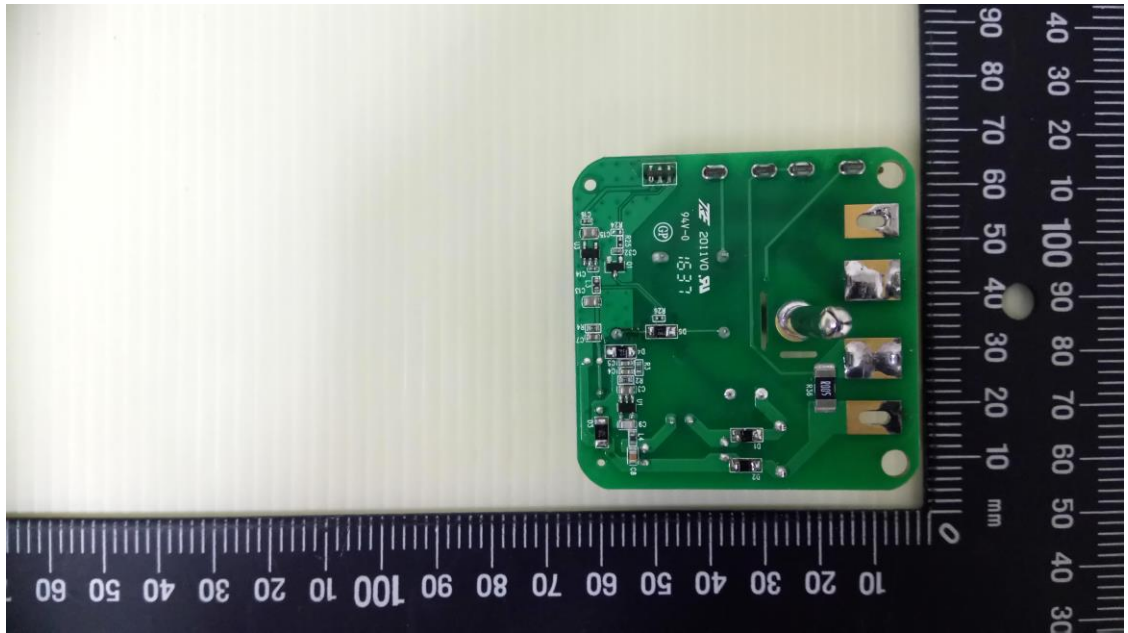

Product: Eve Energy US  
Type Identification: 20EAG4101

Product: Eve Energy US  
Type Identification: 20EAG4101

Product: Eve Energy US  
Type Identification: 20EAG4101