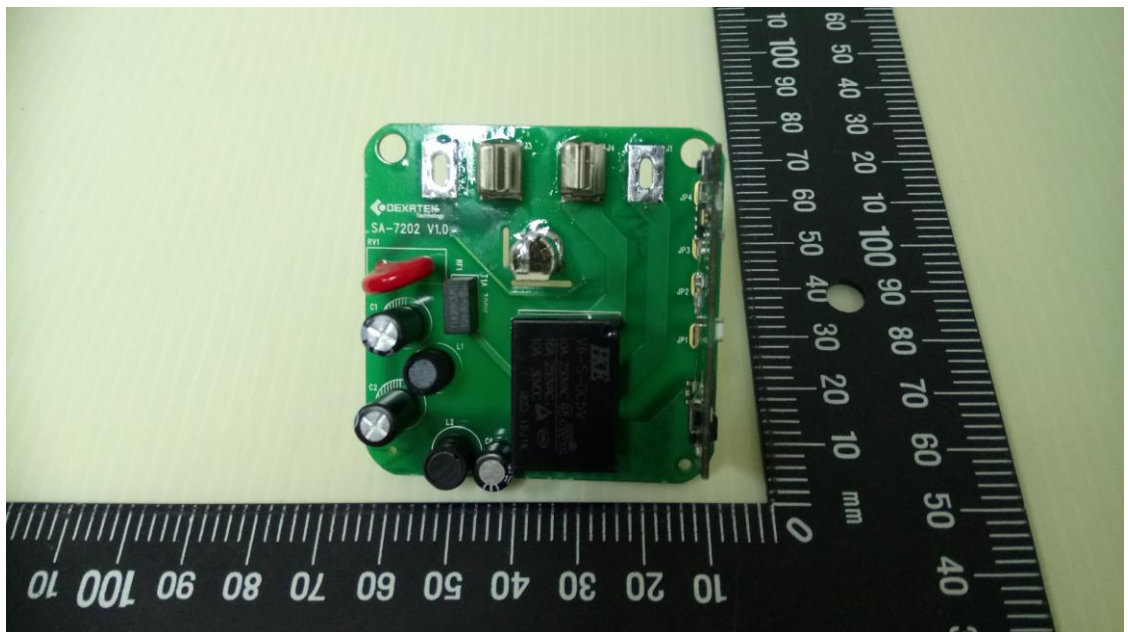

Product: Eve Energy US  
Type Identification: 20EAG4101

Product: Eve Energy US  
Type Identification: 20EAG4101

Product: Eve Energy US  
Type Identification: 20EAG4101