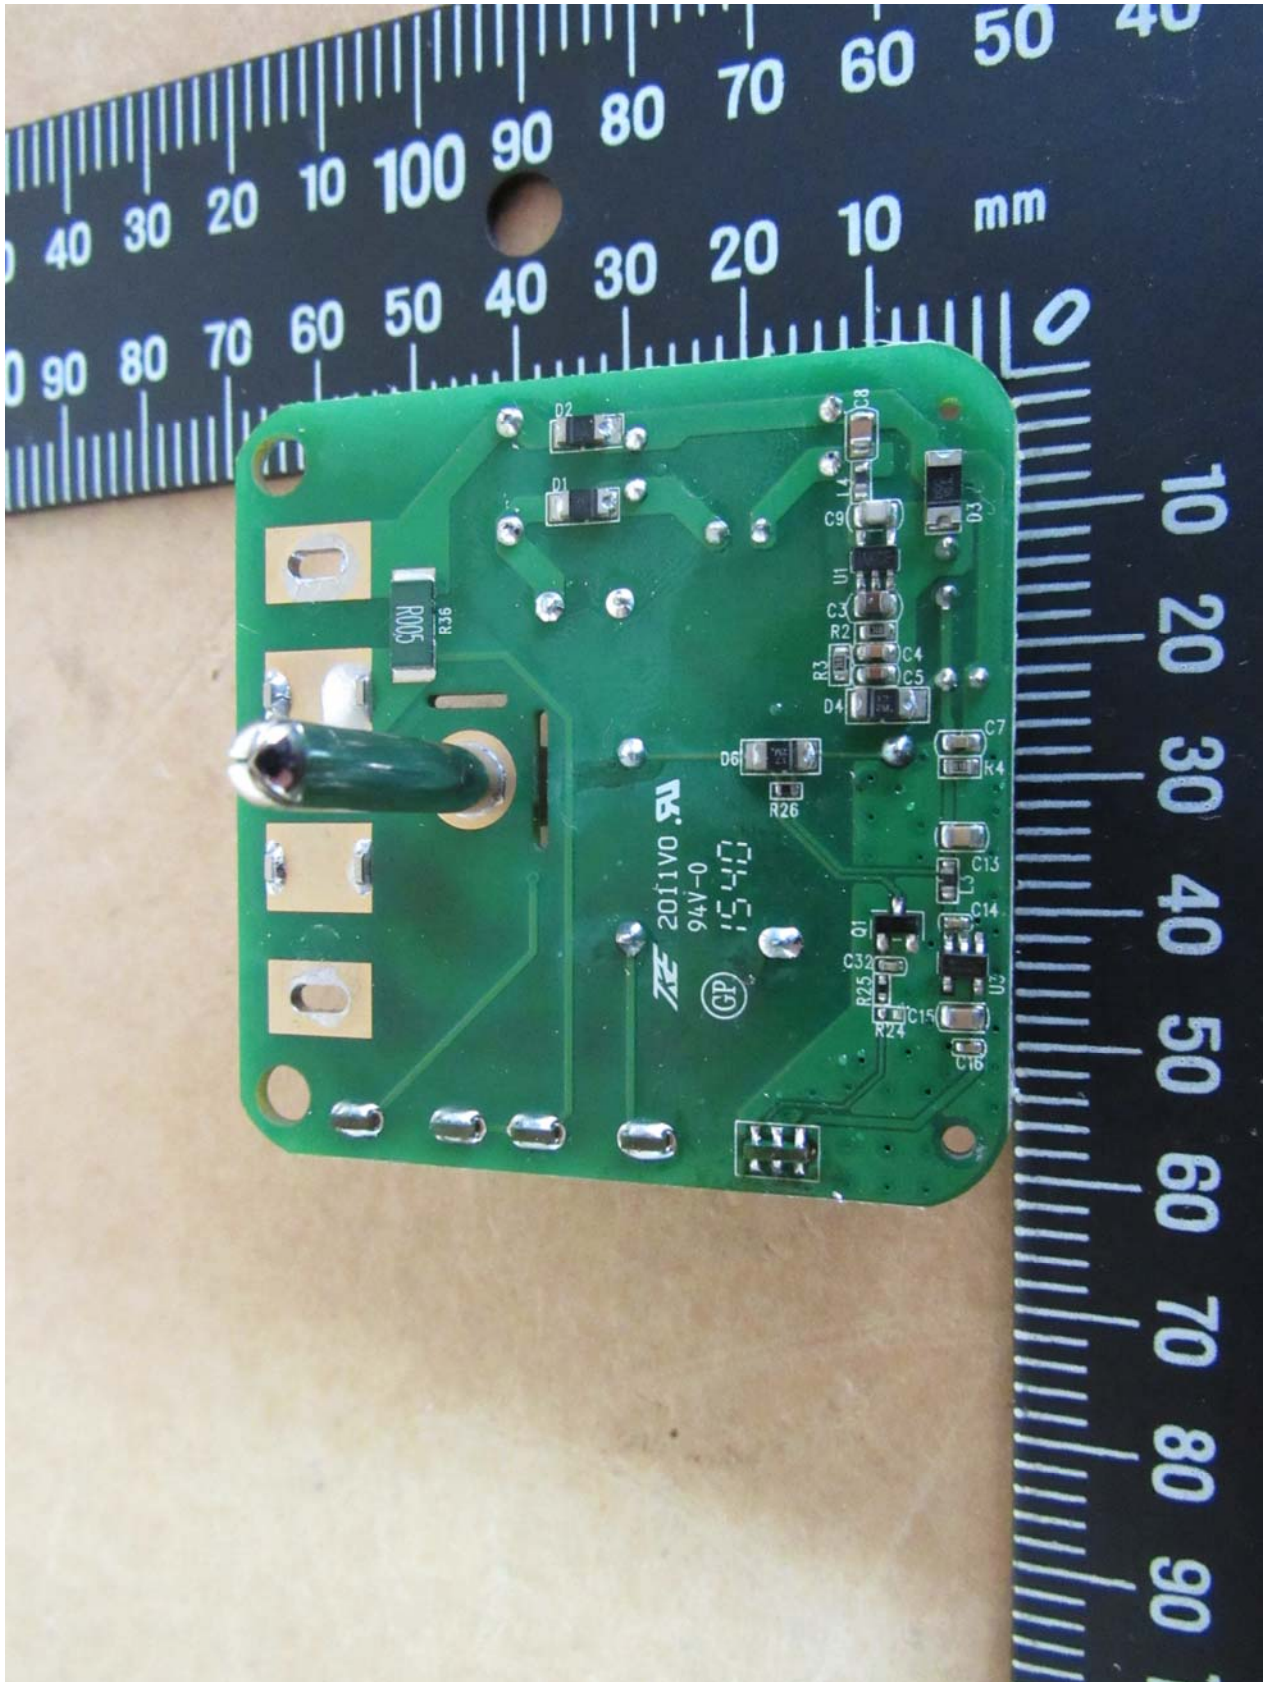

Registration number: W6M21509-15258-FCC
FCC ID: SNE-ENERG-002