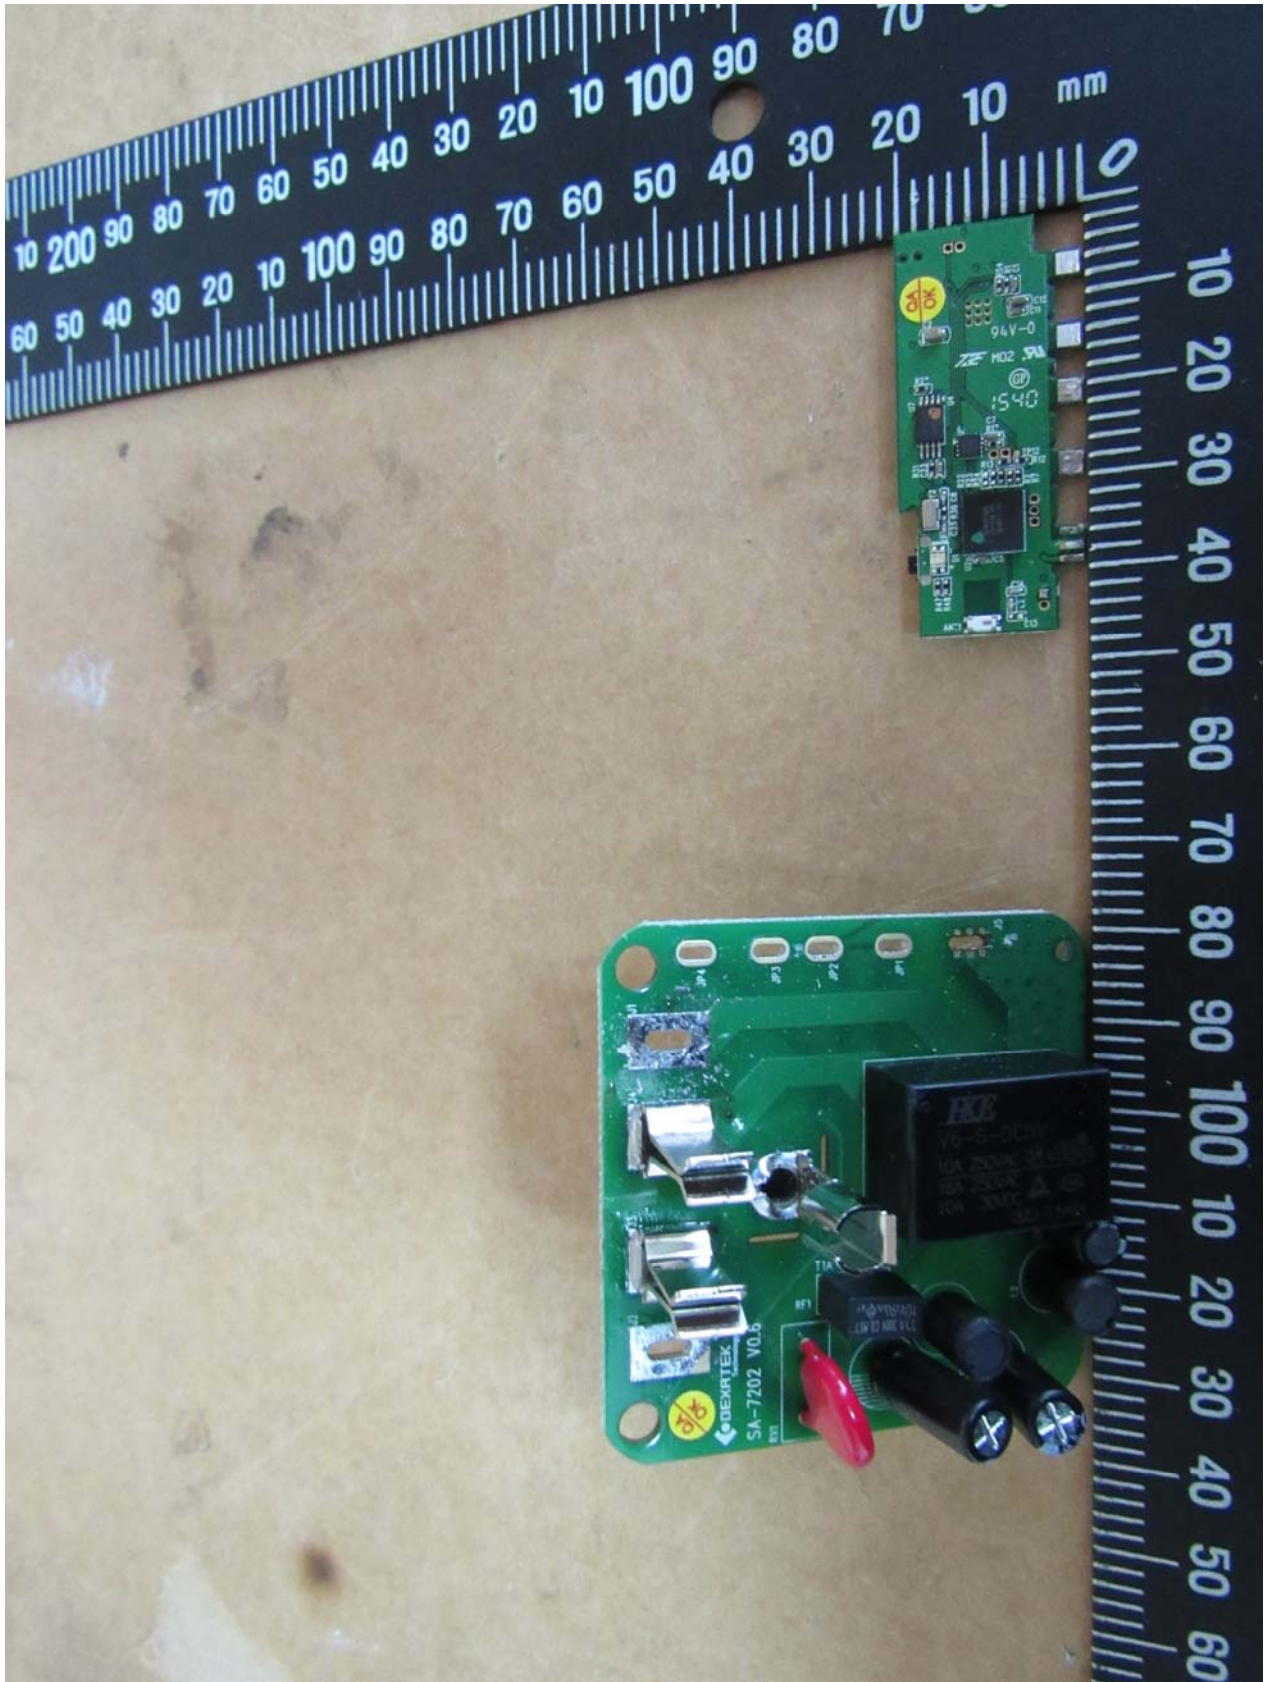

Registration number: W6M21509-15258-FCC
FCC ID: SNE-ENERG-002

Internal Photos

Registration number: W6M21509-15258-FCC
FCC ID: SNE-ENERG-002

Registration number: W6M21509-15258-FCC
FCC ID: SNE-ENERG-002

Worldwide Testing Services(Taiwan) Co., Ltd.