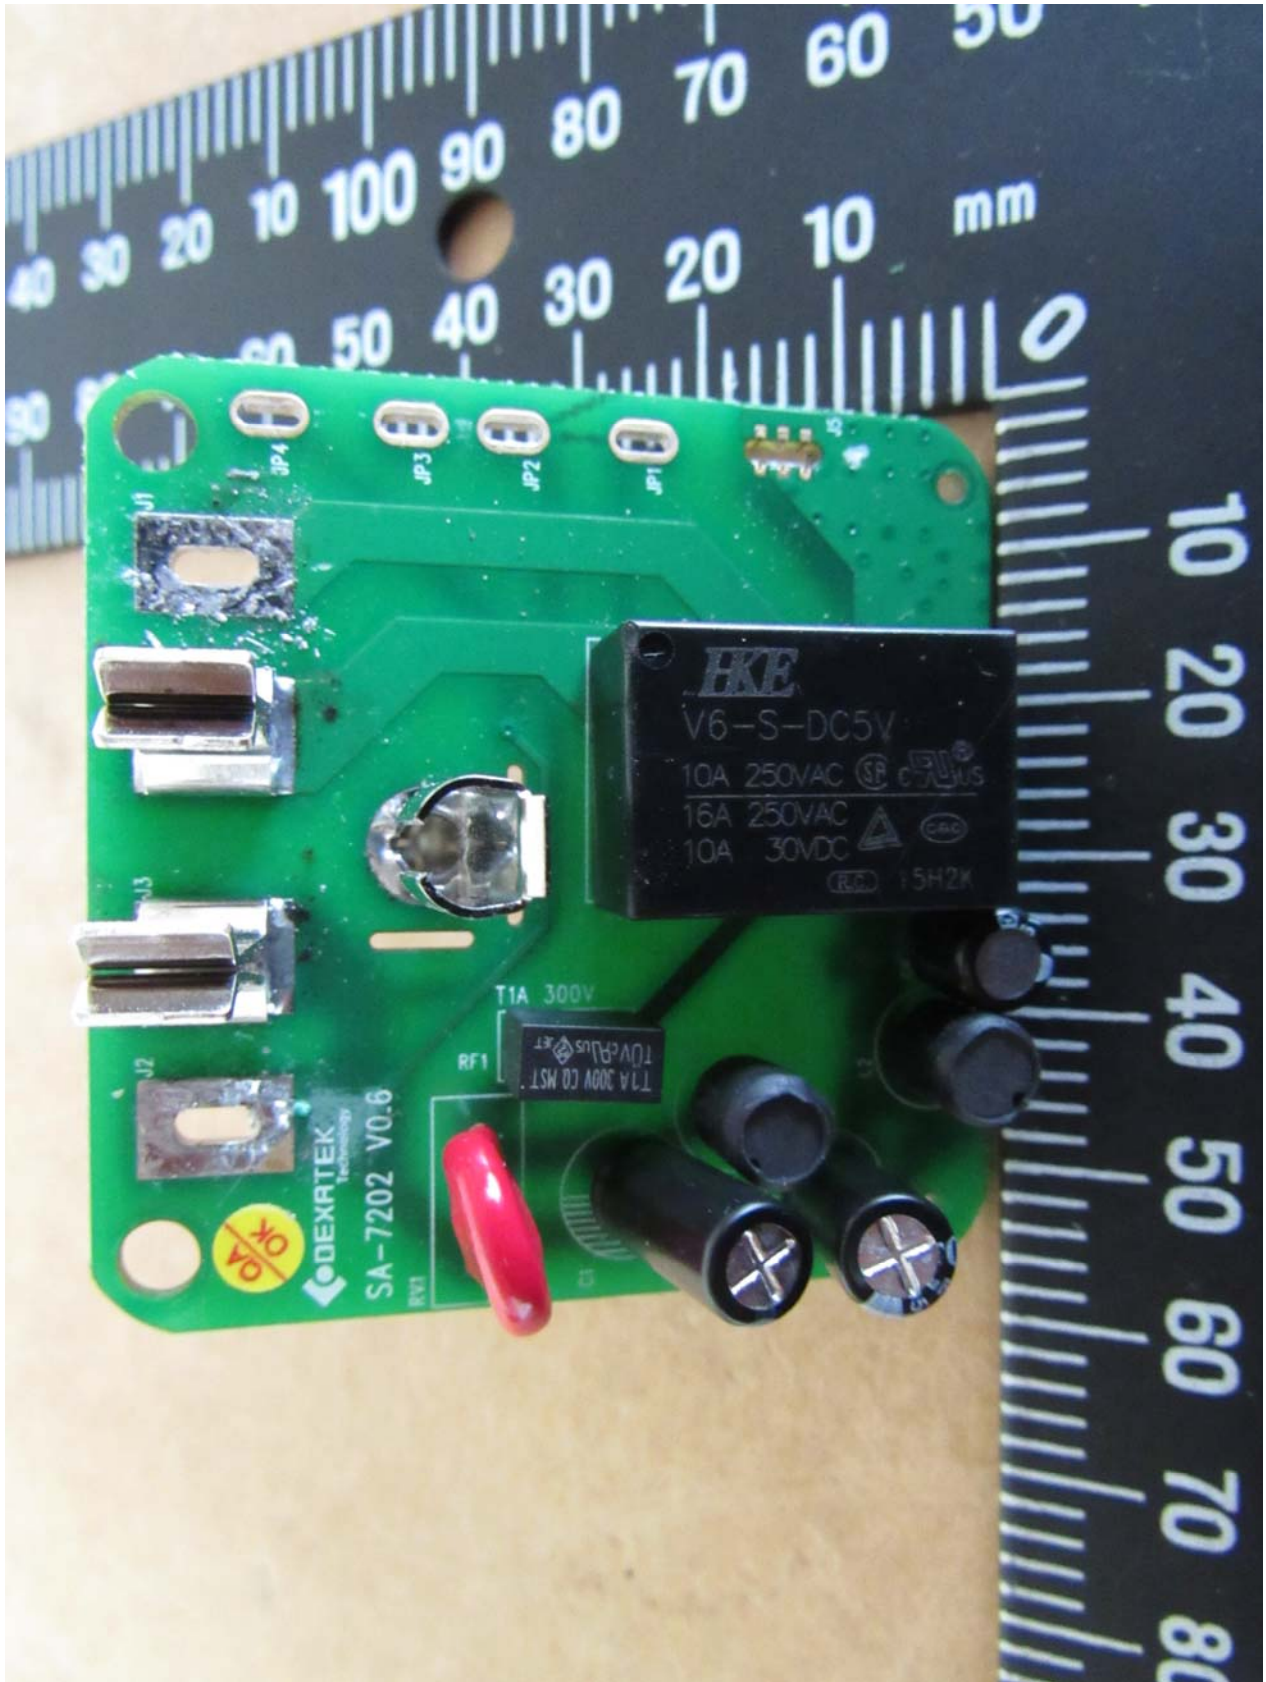

Worldwide Testing Services(Taiwan) Co., Ltd.

Registration number: W6M21509-15258-FCC
FCC ID: SNE-ENERG-002