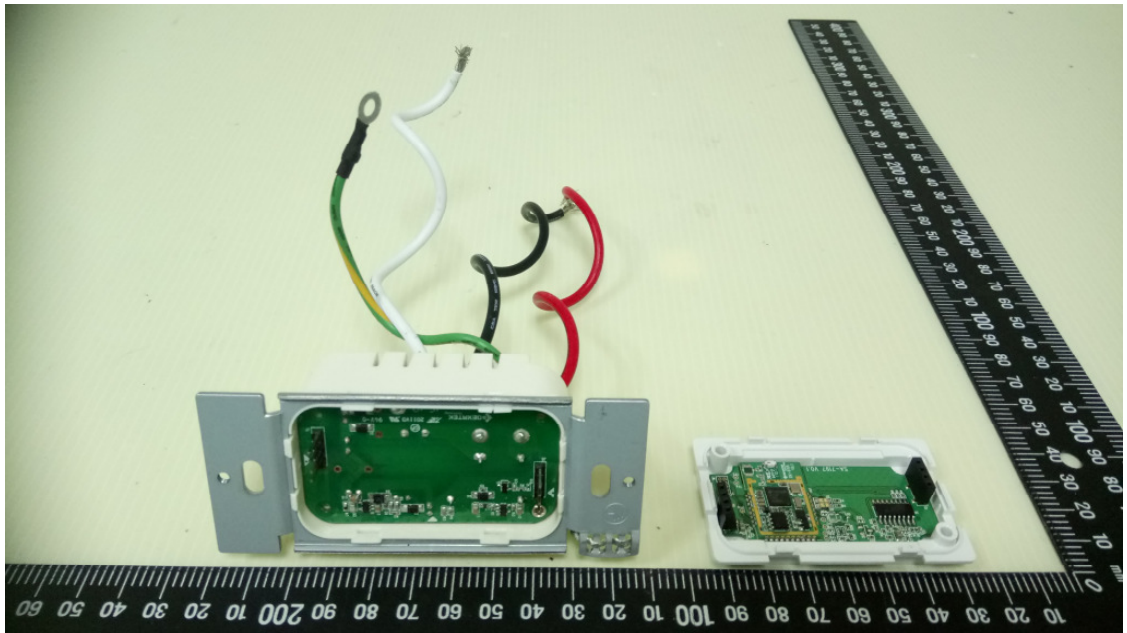

Product: Eve Light Switch

Type Identification: 20EAH4101

Product: Eve Light Switch

Type Identification: 20EAH4101

Product: Eve Light Switch

Type Identification: 20EAH4101