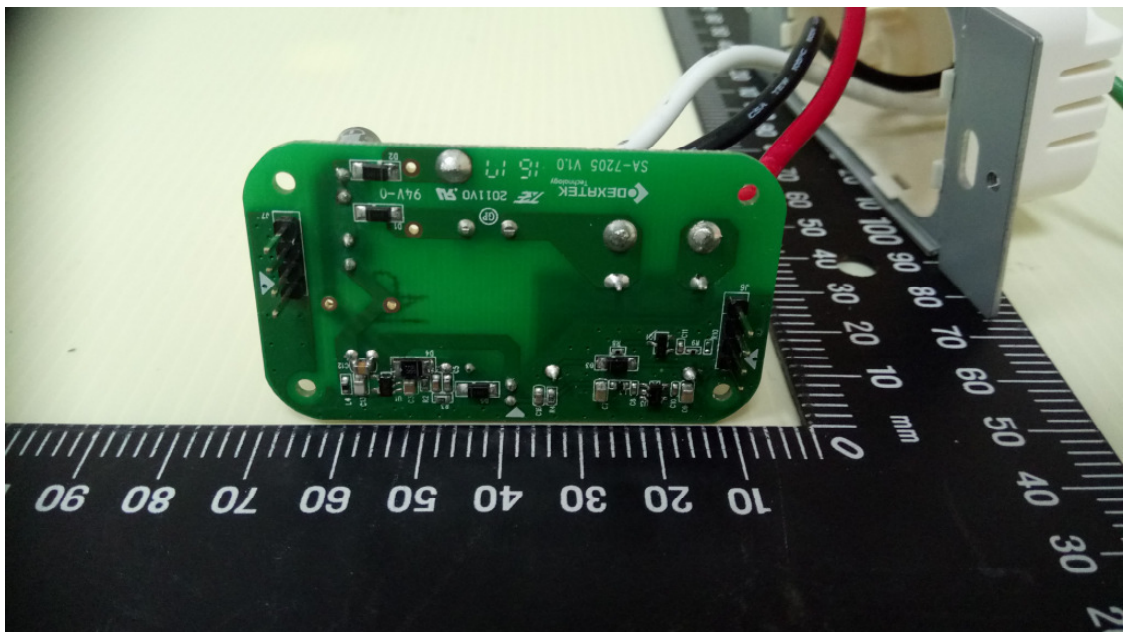

Product: Eve Light Switch

Type Identification: 20EAH4101

Product: Eve Light Switch

Type Identification: 20EAH4101

Product: Eve Light Switch

Type Identification: 20EAH4101