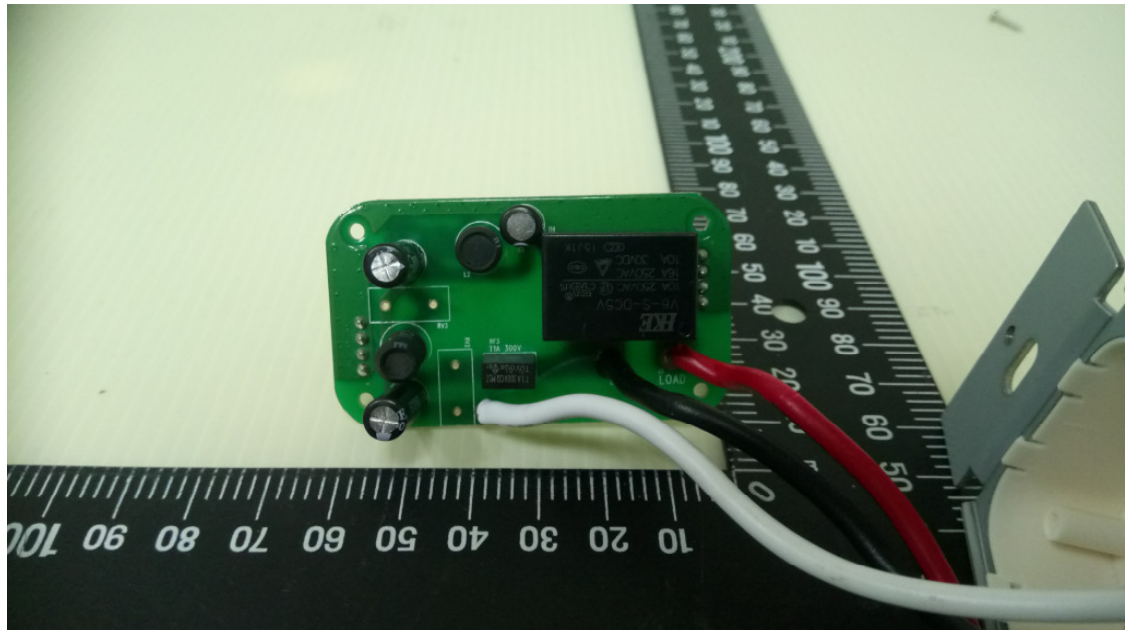

Product: Eve Light Switch

Type Identification: 20EAH4101

Product: Eve Light Switch

Type Identification: 20EAH4101

Product: Eve Light Switch

Type Identification: 20EAH4101