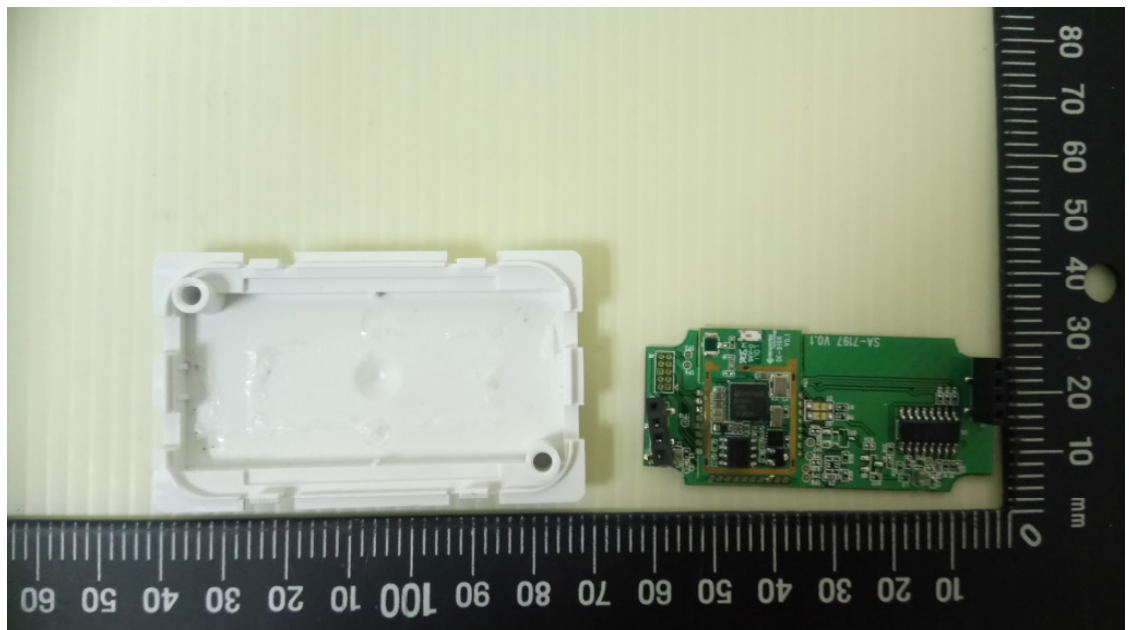

Product: Eve Light Switch

Type Identification: 20EAH4101

Product: Eve Light Switch

Type Identification: 20EAH4101

Product: Eve Light Switch

Type Identification: 20EAH4101