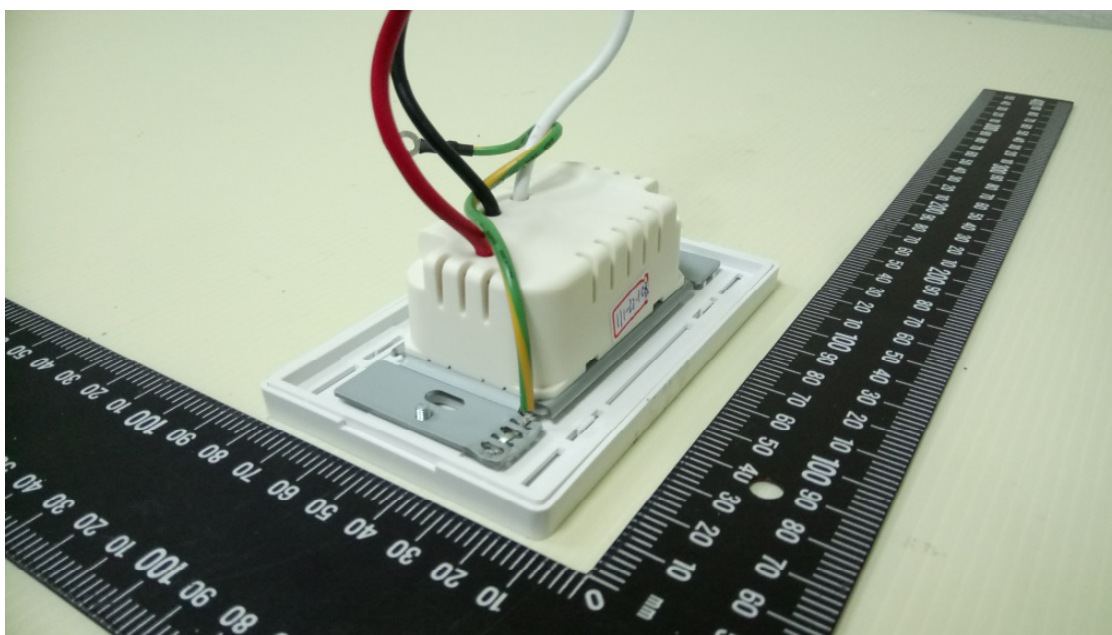

Product: Eve Light Switch

Type Identification: 20EAH4101

Product: Eve Light Switch

Type Identification: 20EAH4101