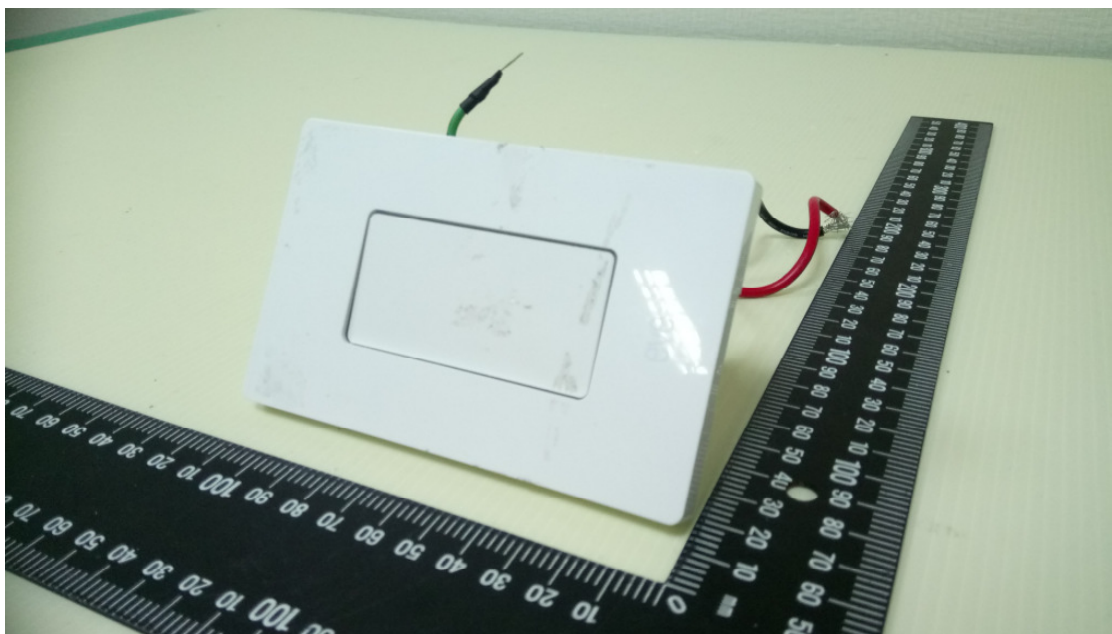

Product: Eve Light Switch

Type Identification: 20EAH4101

Product: Eve Light Switch

Type Identification: 20EAH4101