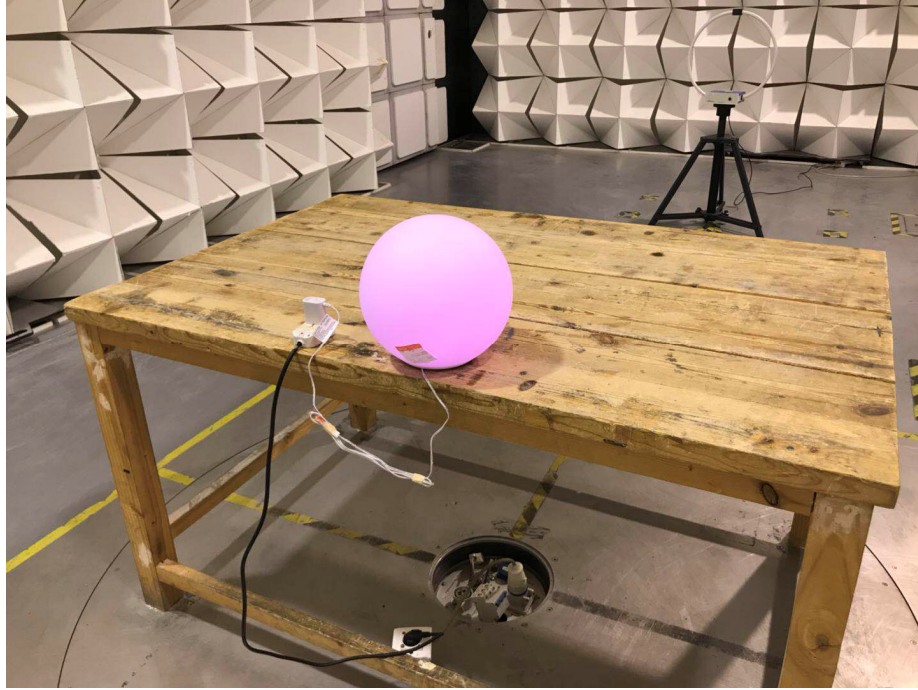

Photographs – Model 20EAX9901 Test Setup Photos Radiated Spurious Emissions

Test frequency 9 kHz to 30 MHz

Test frequency from 30 MHz to 1 GHz

Test frequency Above 1 GHz

Conducted Emission