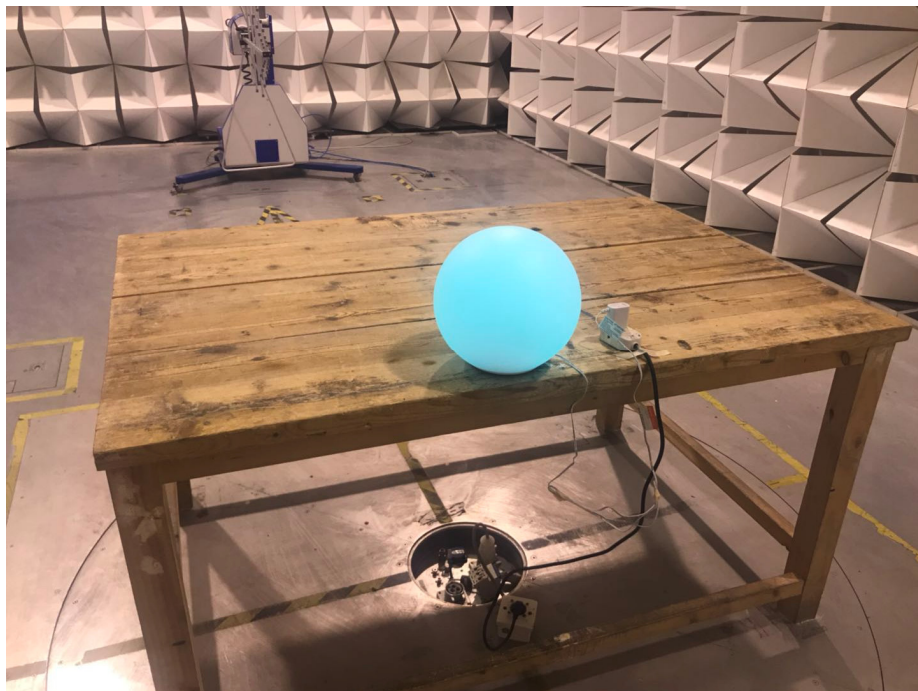

Photographs – Model 20EAX9901 Test Setup Photos Radiated Spurious Emissions

Test frequency 9 kHz to 30 MHz

Test frequency from 30 MHz to 1 GHz

Test frequency Above 1 GHz

Conducted Emission