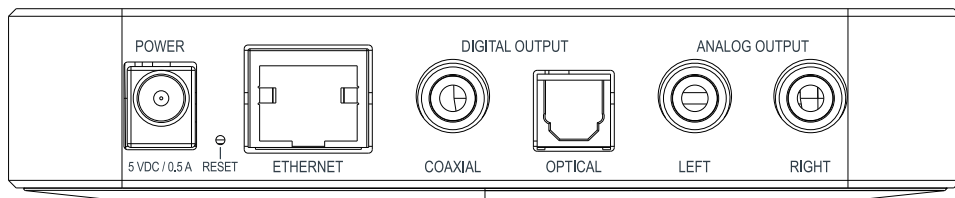

Pantone 10077C

Pantone 7544C

Pantone 432C

Product: Eve Play
 Model: 20EBR8701
 Version: 1.0
 Date: 2022/12/01