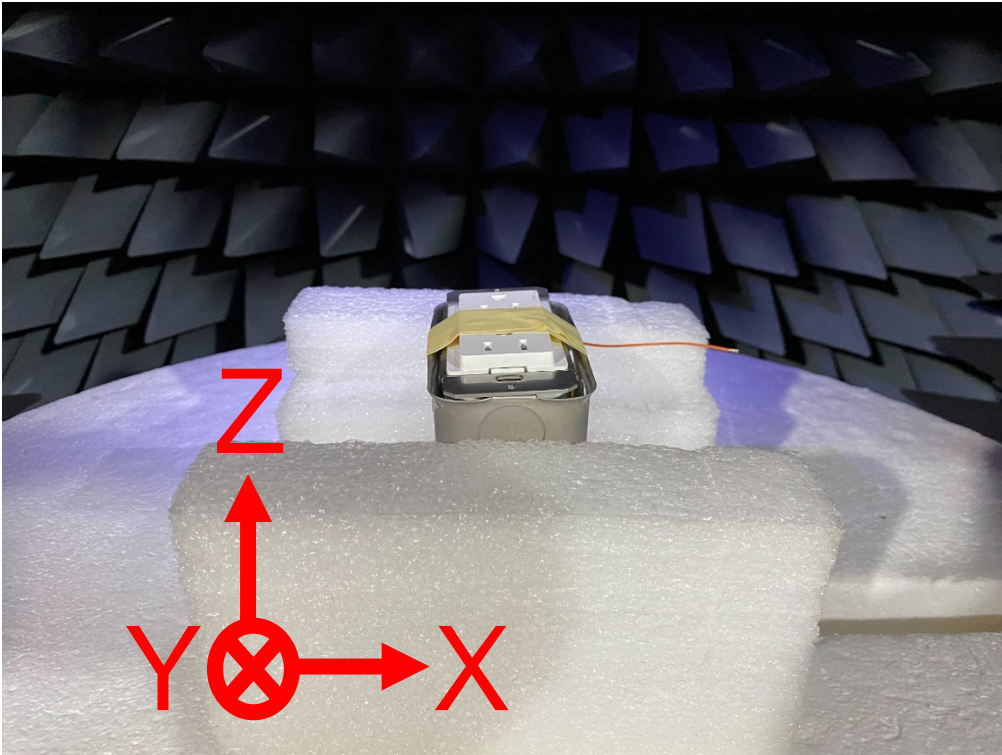

SA-7159

Test Report

2023-09-01

Antenna (搭鐵殼)

Antenna Placement

1) BLE天線：2.4GHz

Antenna S-Parameter

Antenna Radiation Pattern [BLE天線:2.4GHz]