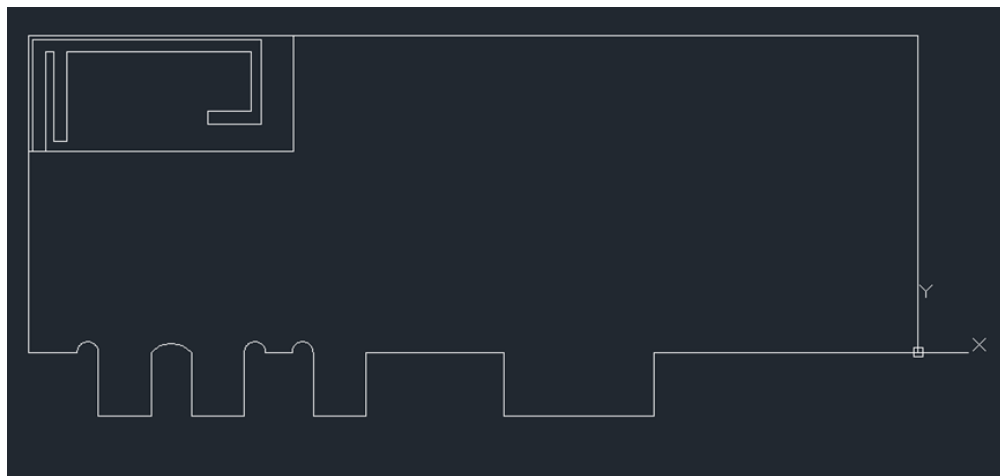

SA-7159

Test Report

2023-09-01

Antenna (搭鐵殼)

Antenna Placement

1) BLE天線：2.4GHz

Antenna S-Parameter

Antenna Radiation Pattern [BLE天線:2.4GHz]