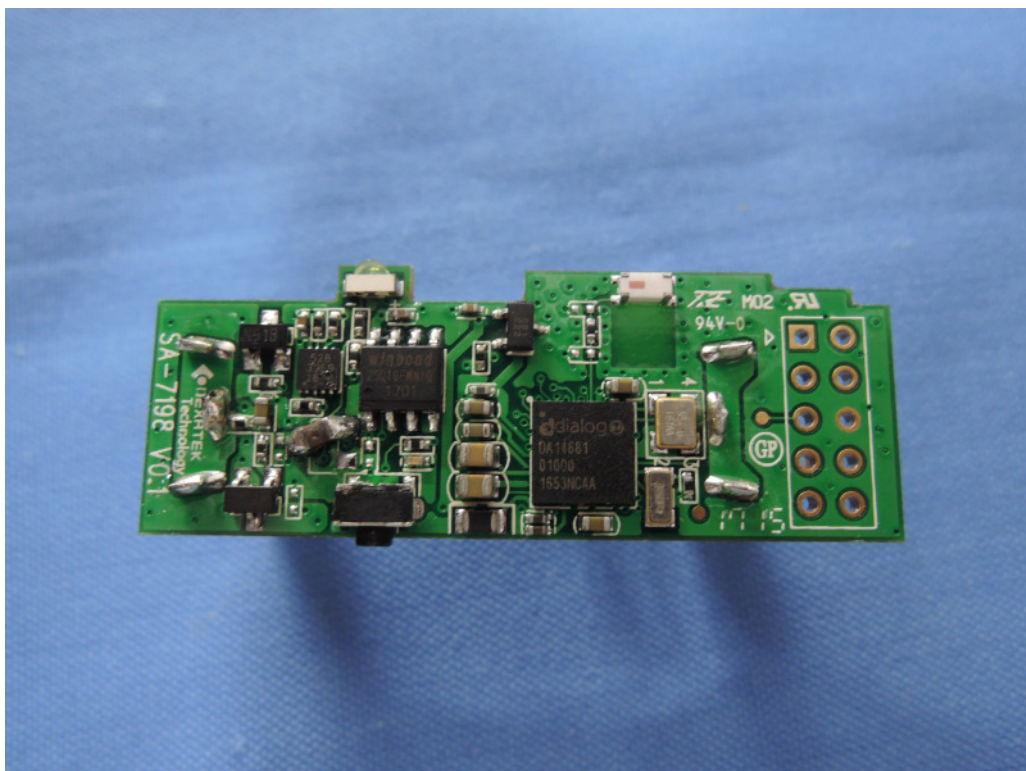

Product: Eve Door & Window

Type Identification: 20EAL9901

Product: Eve Door & Window

Type Identification: 20EAL9901

Product: Eve Door & Window

Type Identification: 20EAL9901

Product: Eve Door & Window

Type Identification: 20EAL9901

Product: Eve Door & Window

Type Identification: 20EAL9901

Product: Eve Door & Window

Type Identification: 20EAL9901

Chip Antenna