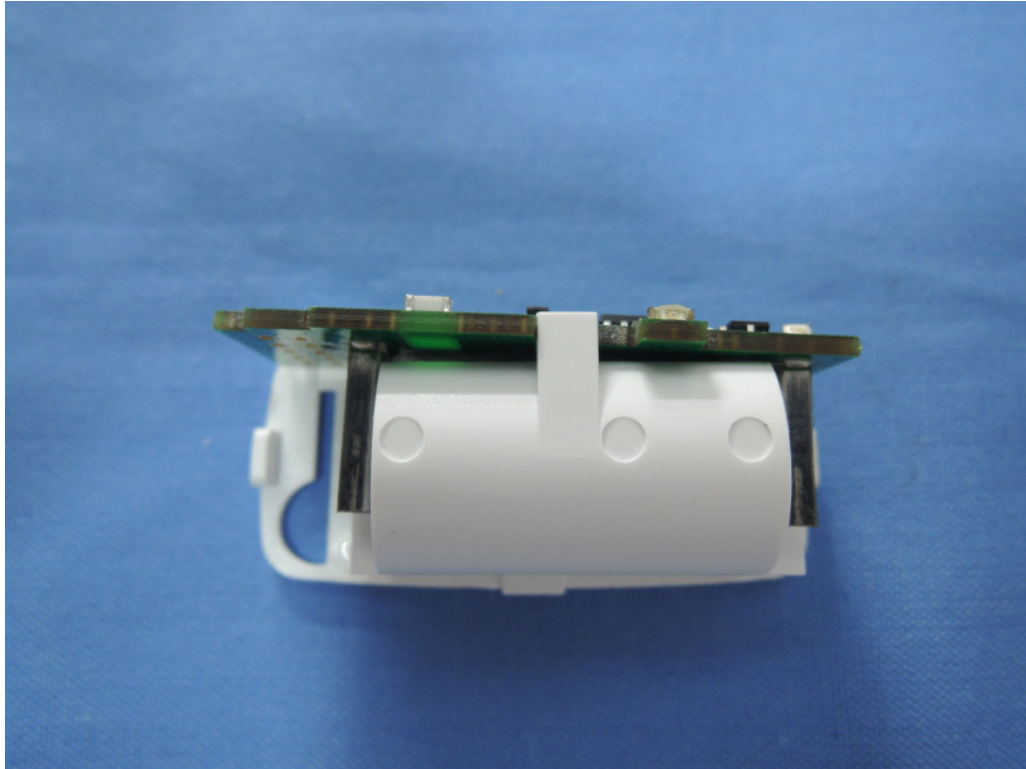

Product: Eve Door & Window

Type Identification: 20EAL9901

Product: Eve Door & Window

Type Identification: 20EAL9901

Product: Eve Door & Window

Type Identification: 20EAL9901

Product: Eve Door & Window

Type Identification: 20EAL9901

Product: Eve Door & Window

Type Identification: 20EAL9901

Product: Eve Door & Window

Type Identification: 20EAL9901

Chip Antenna