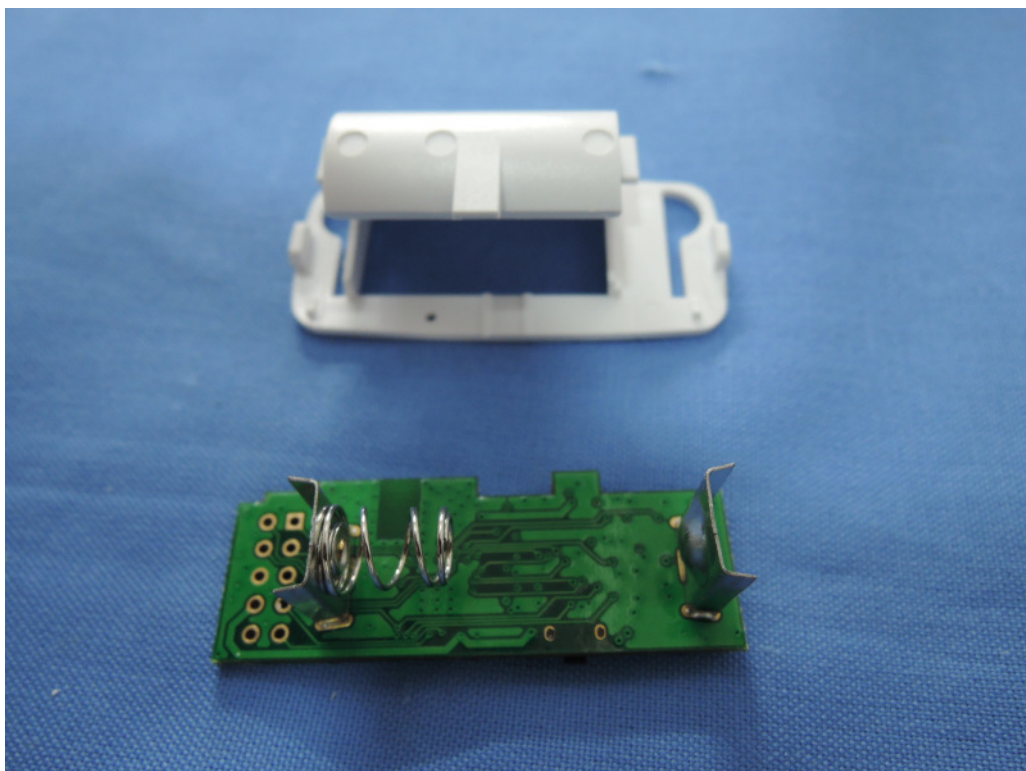

Product: Eve Door & Window

Type Identification: 20EAL9901

Product: Eve Door & Window

Type Identification: 20EAL9901

Product: Eve Door & Window

Type Identification: 20EAL9901

Product: Eve Door & Window

Type Identification: 20EAL9901

Product: Eve Door & Window

Type Identification: 20EAL9901

Product: Eve Door & Window

Type Identification: 20EAL9901

Chip Antenna