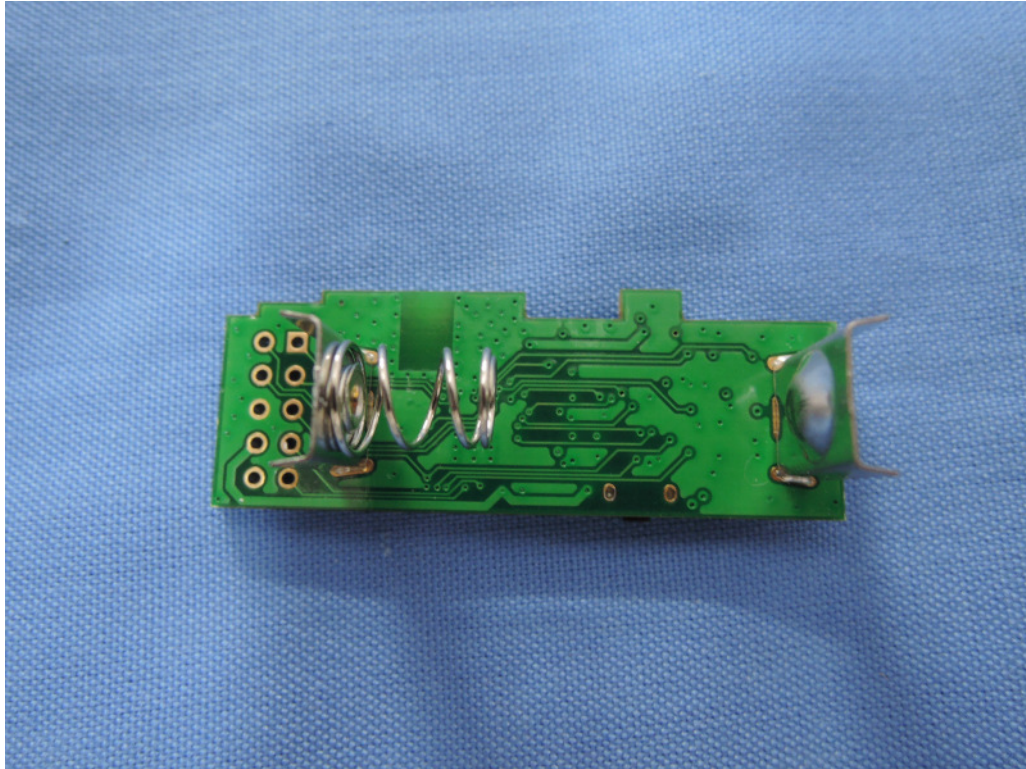

Product: Eve Door & Window

Type Identification: 20EAL9901

Product: Eve Door & Window

Type Identification: 20EAL9901

Product: Eve Door & Window

Type Identification: 20EAL9901

Product: Eve Door & Window

Type Identification: 20EAL9901

Product: Eve Door & Window

Type Identification: 20EAL9901

Product: Eve Door & Window

Type Identification: 20EAL9901

Chip Antenna