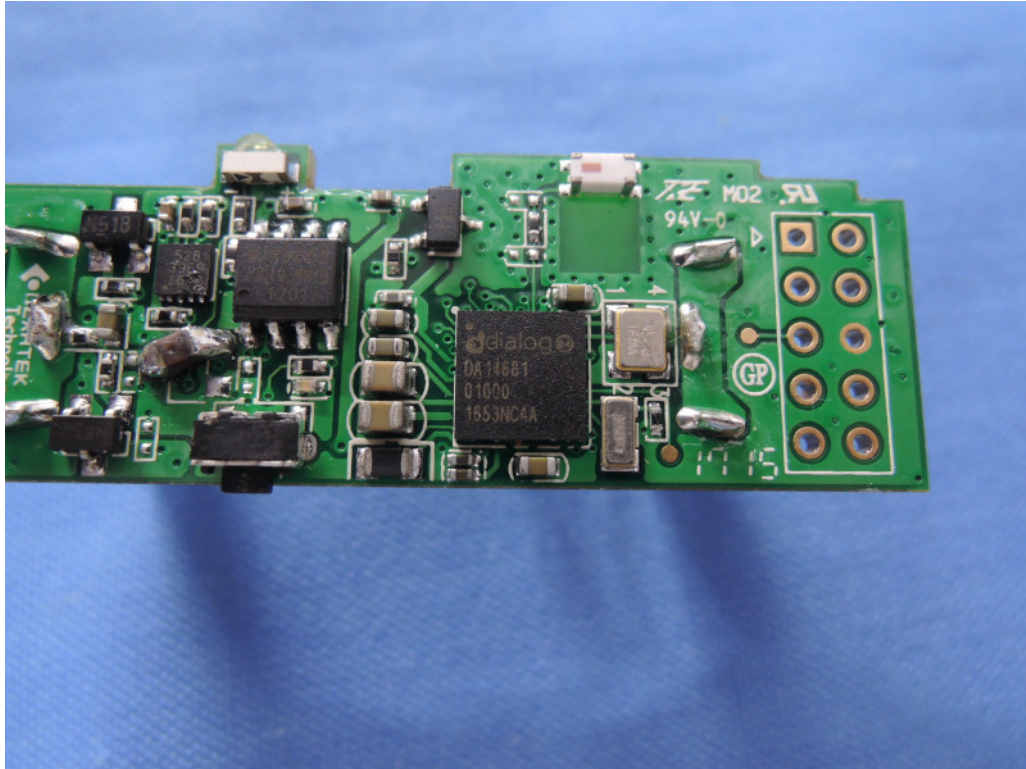

Product: Eve Door & Window

Type Identification: 20EAL9901

Product: Eve Door & Window

Type Identification: 20EAL9901

Product: Eve Door & Window

Type Identification: 20EAL9901

Product: Eve Door & Window

Type Identification: 20EAL9901

Product: Eve Door & Window

Type Identification: 20EAL9901

Product: Eve Door & Window

Type Identification: 20EAL9901

Chip Antenna