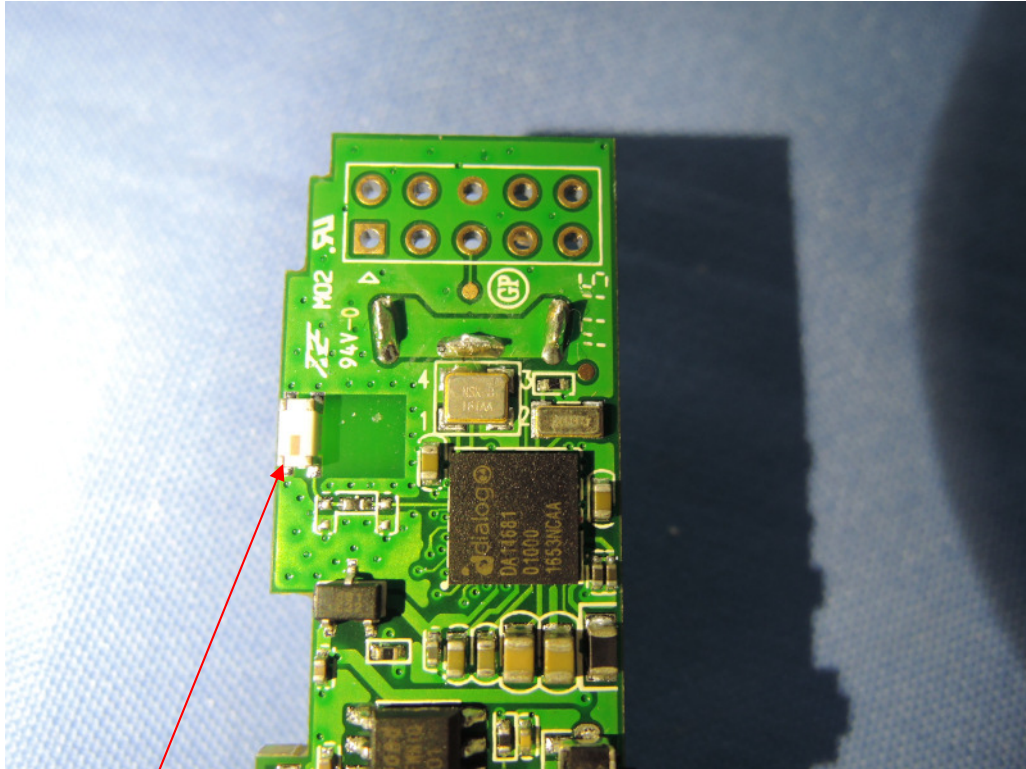

Product: Eve Door & Window

Type Identification: 20EAL9901

Product: Eve Door & Window

Type Identification: 20EAL9901

Product: Eve Door & Window

Type Identification: 20EAL9901

Product: Eve Door & Window

Type Identification: 20EAL9901

Product: Eve Door & Window

Type Identification: 20EAL9901

Product: Eve Door & Window

Type Identification: 20EAL9901

Chip Antenna