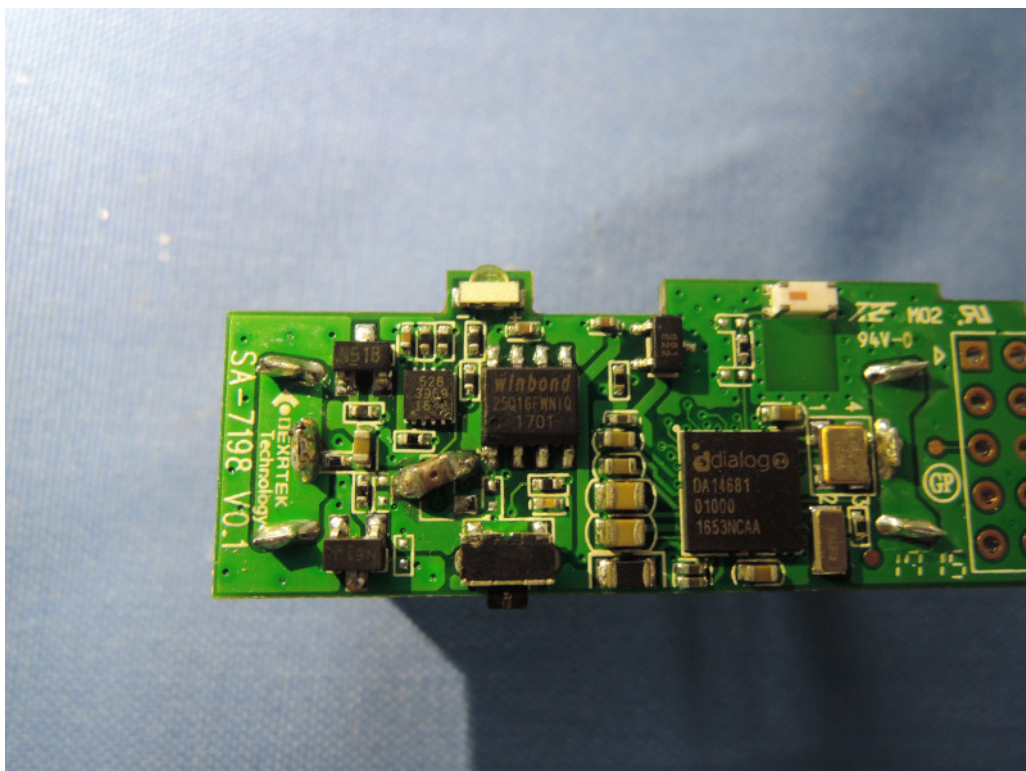

Product: Eve Door & Window

Type Identification: 20EAL9901

Product: Eve Door & Window

Type Identification: 20EAL9901

Product: Eve Door & Window

Type Identification: 20EAL9901

Product: Eve Door & Window

Type Identification: 20EAL9901

Product: Eve Door & Window

Type Identification: 20EAL9901

Product: Eve Door & Window

Type Identification: 20EAL9901

Chip Antenna