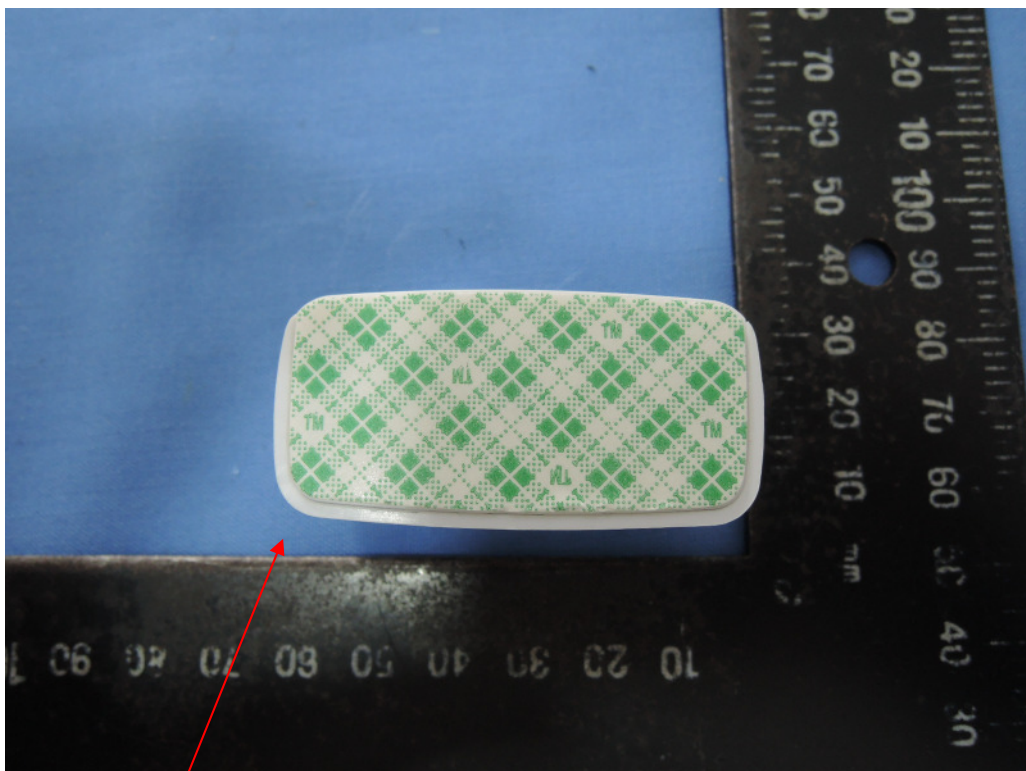

Product: Eve Door & Window

Type Identification: 20EAL9901

Product: Eve Door & Window

Type Identification: 20EAL9901

Product: Eve Door & Window

Type Identification: 20EAL9901

Chip Antenna