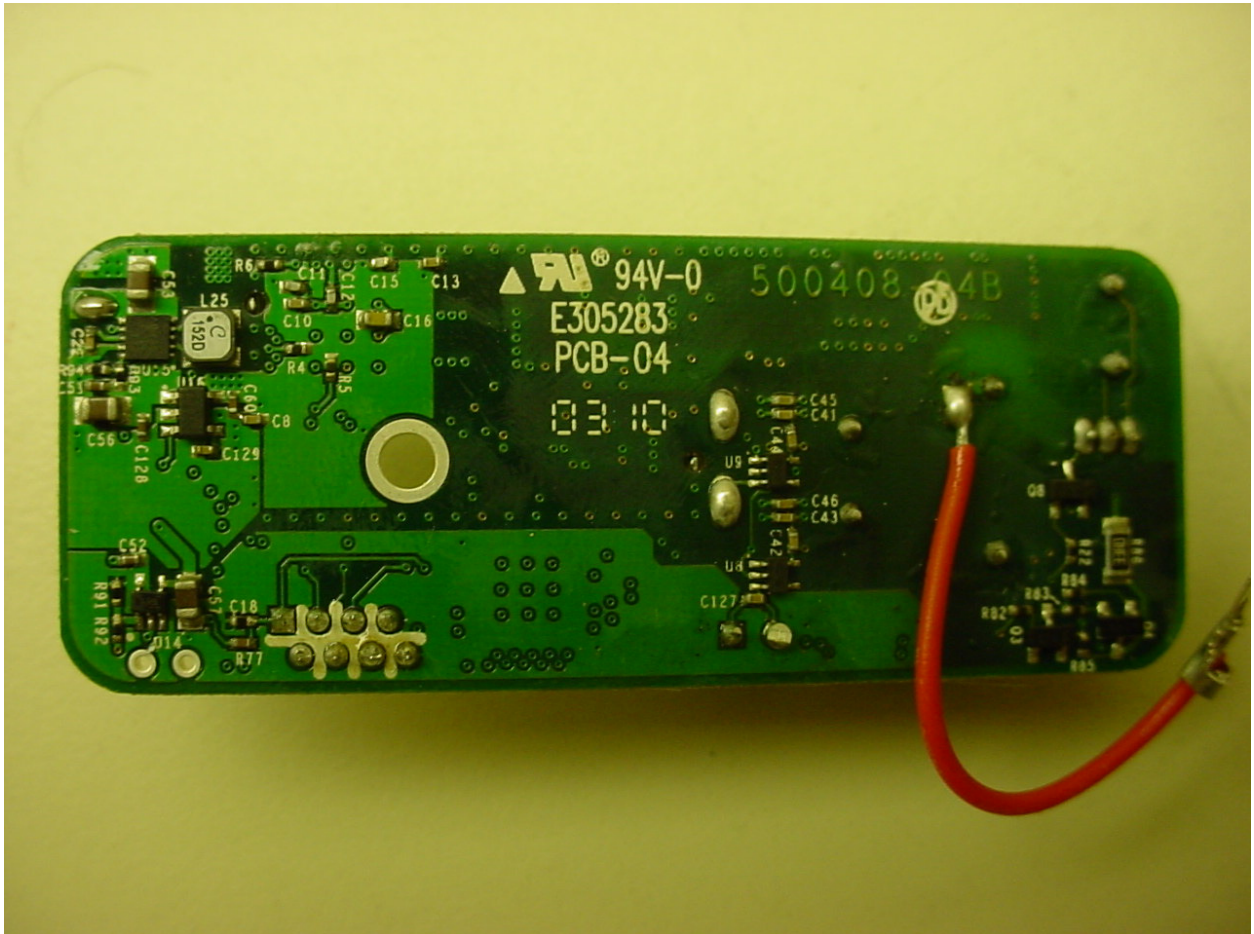

Excellence in Compliance Testing

Certification Exhibit

FCC ID: SNA-WFC2

IC: 9458A-WFC2

FCC Rule Part: 15.247

IC Radio Standards Specification: RSS-210

ACS Report Number: 11-0003.W06.25.A

Manufacturer: Woodstream Corporation

Model: WFC

Internal Photos

Figure 1: PCB with Shields - Front

Figure 3: PCB - Back