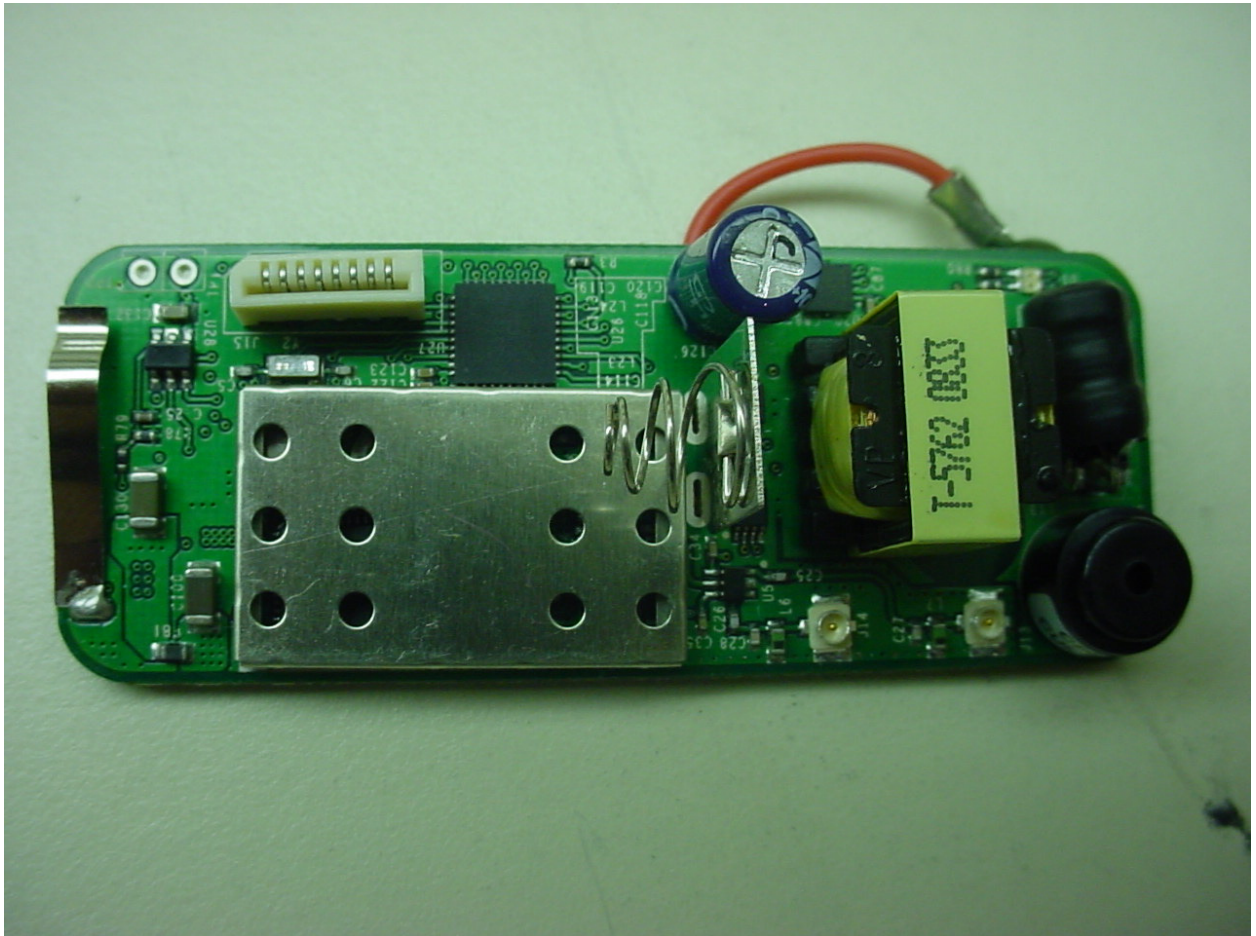

Excellence in Compliance Testing

Certification Exhibit

FCC ID: SNA-WFC2

IC: 9458A-WFC2

FCC Rule Part: 15.247

IC Radio Standards Specification: RSS-210

ACS Report Number: 11-0003.W06.25.A

Manufacturer: Woodstream Corporation

Model: WFC

Internal Photos

Figure 1: PCB with Shields - Front

Figure 3: PCB - Back