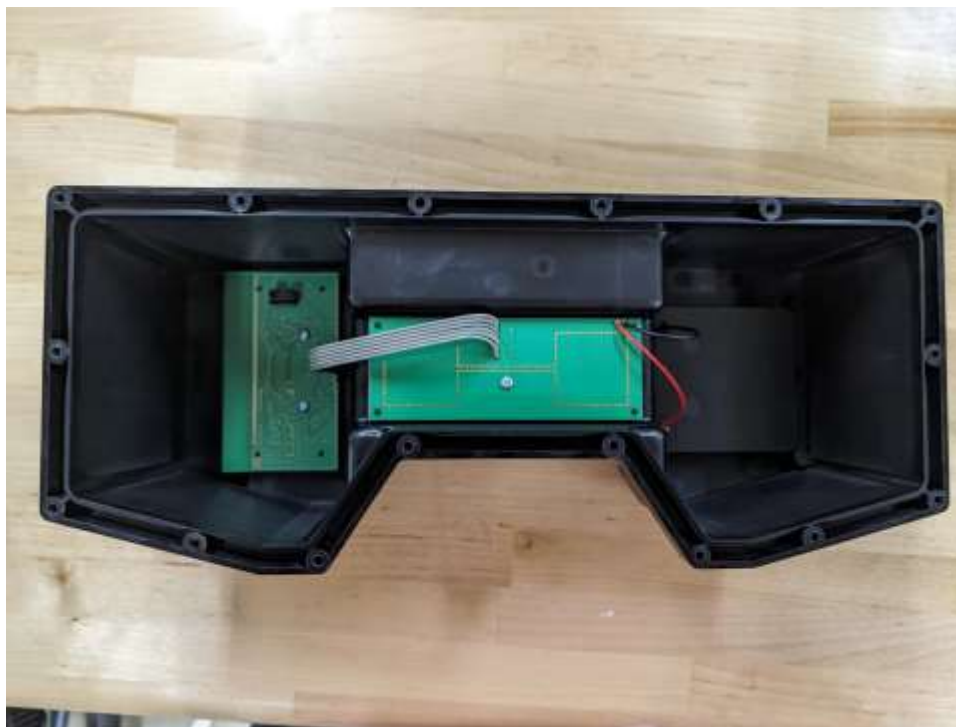

Appendix D Woodstream V440 Bait Box Rodent Trap with LoRa Radio
Internal Photos

PCB Antenna Board With Shielding

PCB Antenna Board With Shielding Removed From the Radio Section