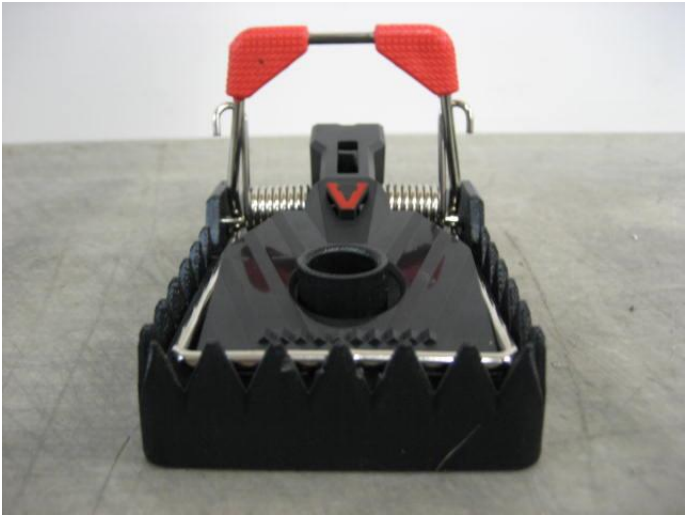

Woodstream V430B Rodent Snap Trap with LoRa Radio External Photos

Woodstream V430B Rodent Snap Trap with LoRa Radio External Photos