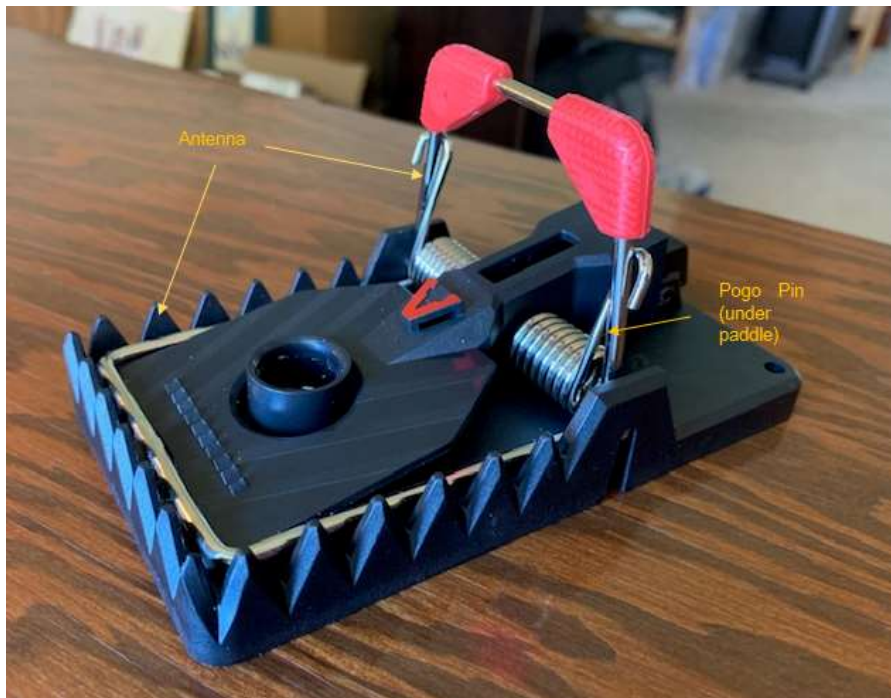

Appendix B Woodstream V430 LoRa Radio Rat Snap Trap External Photos

ANTENNA LOCATION

The antenna is the chrome plated steel wire bail that catches the rodent. A spring-loaded contact (pogo pin) on the PCBA conducts output to the pivot pin which conducts to the bail.