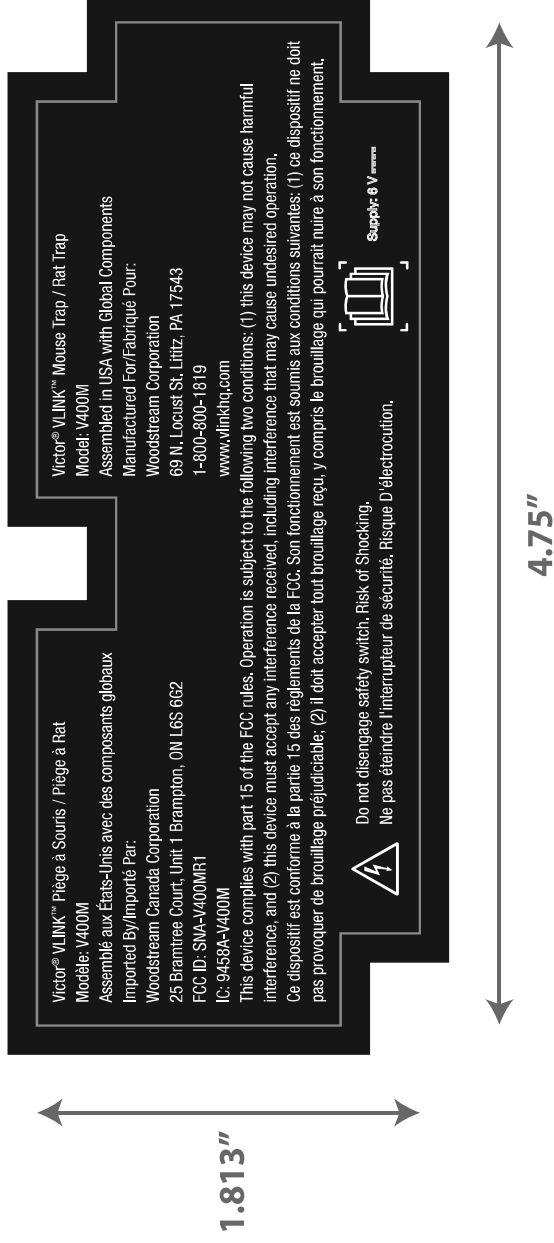

# Electronics Enclosure-Bottom Sticker Locations

PHOTO OF LABEL LOCATION ON WOODSTREAM V400M