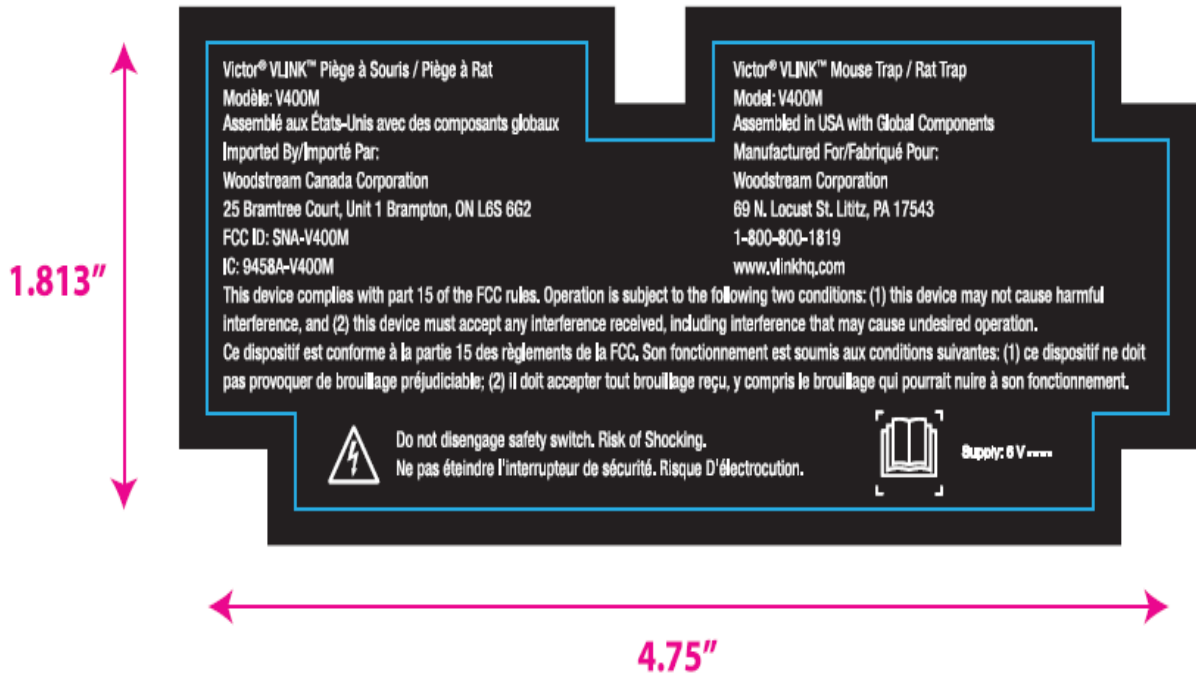

# WOODSTREAM V400M LABEL LAYOUT DIMENSION & LOCATION PICTURE

## WOODSTREAM MODEL V400M LABEL LAYOUT WITH DIMENSIONS

## V400M LABEL LOCATION PICTURE