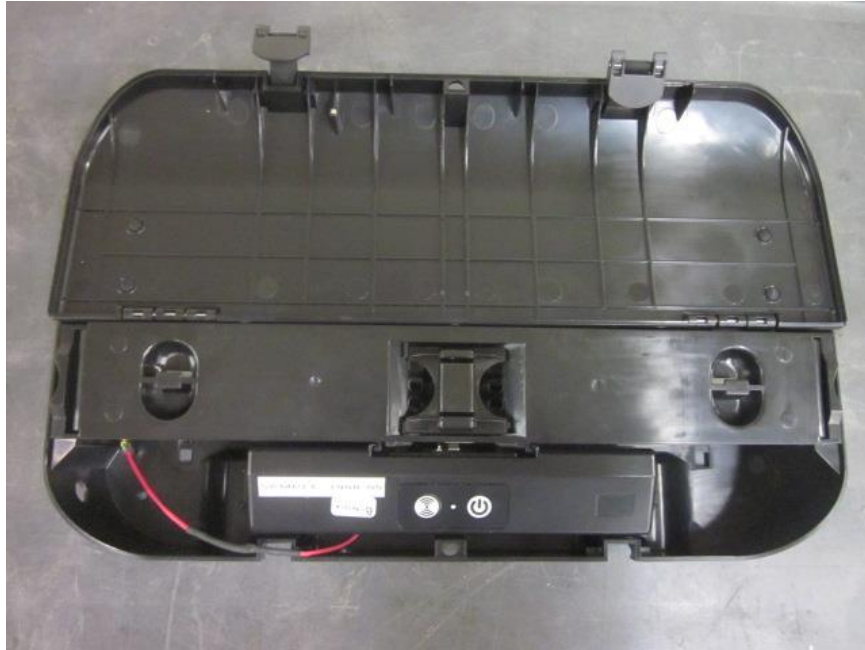

WOODSTREAM LORA RADIO CONTROL UNIT TOP SIDE

WOODSTREAM LORA RADIO CONTROL UNIT BOTTOM SIDE

WOODSTREAM LORA RADIO CONTROL UNIT TOP VIEW

WOODSTREAM LORA RADIO CONTROL UNIT LEFT SIDE VIEW

WOODSTREAM MOUSE TRAP ENCLOSURE MODEL V450 (LID CLOSED)

WOODSTREAM MOUSE TRAP ENCLOSURE MODEL V450 (LID OPENED)

WOODSTREAM MOUSE TRAP ENCLOSURE MODEL V450 (COMPONENTS)

WOODSTREAM RAT TRAP ENCLOSURE MODEL V460 (LID CLOSED)

WOODSTREAM RAT TRAP ENCLOSURE MODEL V460 (LID OPENED)

WOODSTREAM RAT TRAP ENCLOSURE MODEL V460 (COMPONENTS)