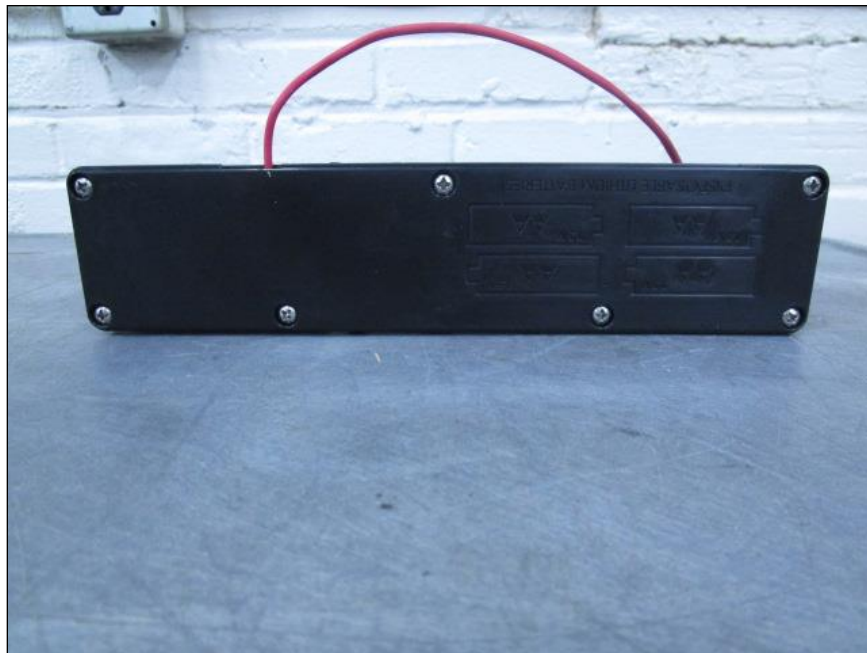

## EUT EXTERNAL PHOTOS

WOODSTREAM LORA RADIO CONTROL UNIT FRONT SIDE

WOODSTREAM LORA RADIO CONTROL UNIT REAR SIDE

WOODSTREAM LORA RADIO CONTROL UNIT LEFT SIDE

WOODSTREAM LORA RADIO CONTROL UNIT RIGHT SIDE

WOODSTREAM LORA RADIO CONTROL UNIT TOP SIDE

WOODSTREAM LORA RADIO CONTROL UNIT BOTTOM SIDE

WOODSTREAM LORA RADIO CONTROL UNIT TOP VIEW

WOODSTREAM LORA RADIO CONTROL UNIT LEFT SIDE VIEW

WOODSTREAM MOUSE TRAP ENCLOSURE MODEL V450 (LID CLOSED)

WOODSTREAM RAT TRAP ENCLOSURE MODEL V460 (COMPONENTS)