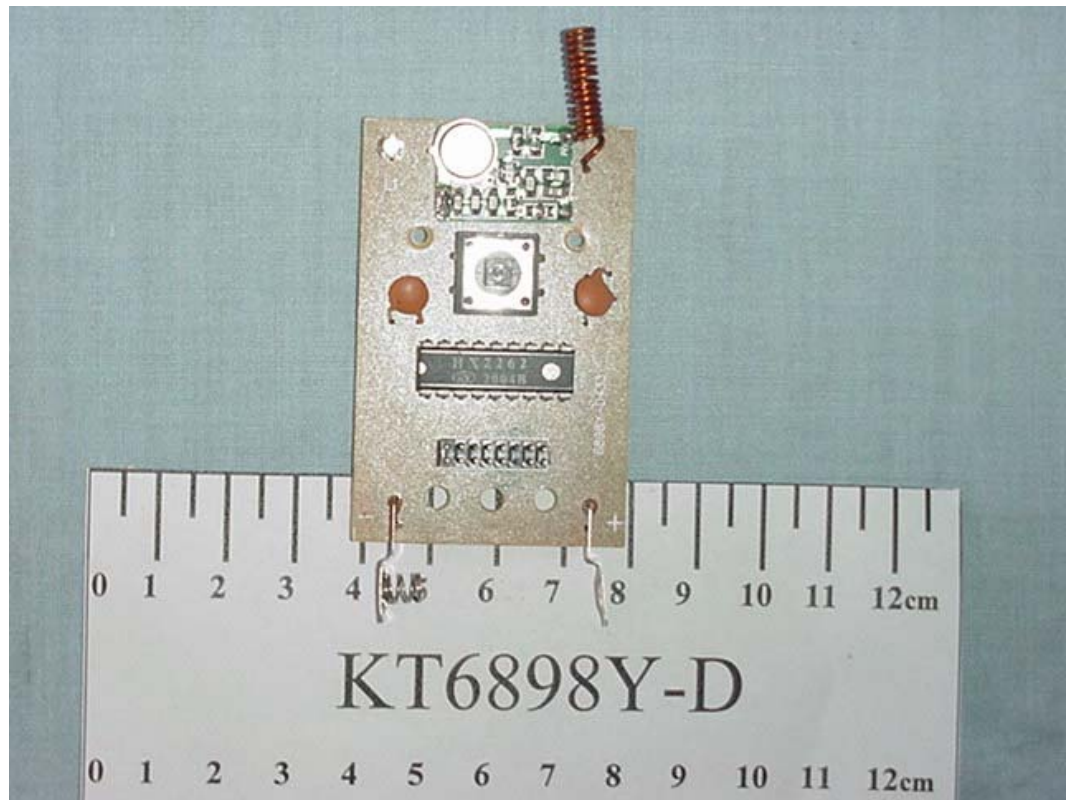

FIGURE 1
WIRELESS DOOR CHIME (M/N: KT6898Y-D)
COVER REMOVED

FIGURE 2
WIRELESS DOOR CHIME (M/N: KT6898Y-D)
MAIN BOARD (COMPONENT SIDE)

FIGURE 3
WIRELESS DOOR CHIME (M/N: KT6898Y-D)
MAIN BOARD (SOLDERED SIDE)