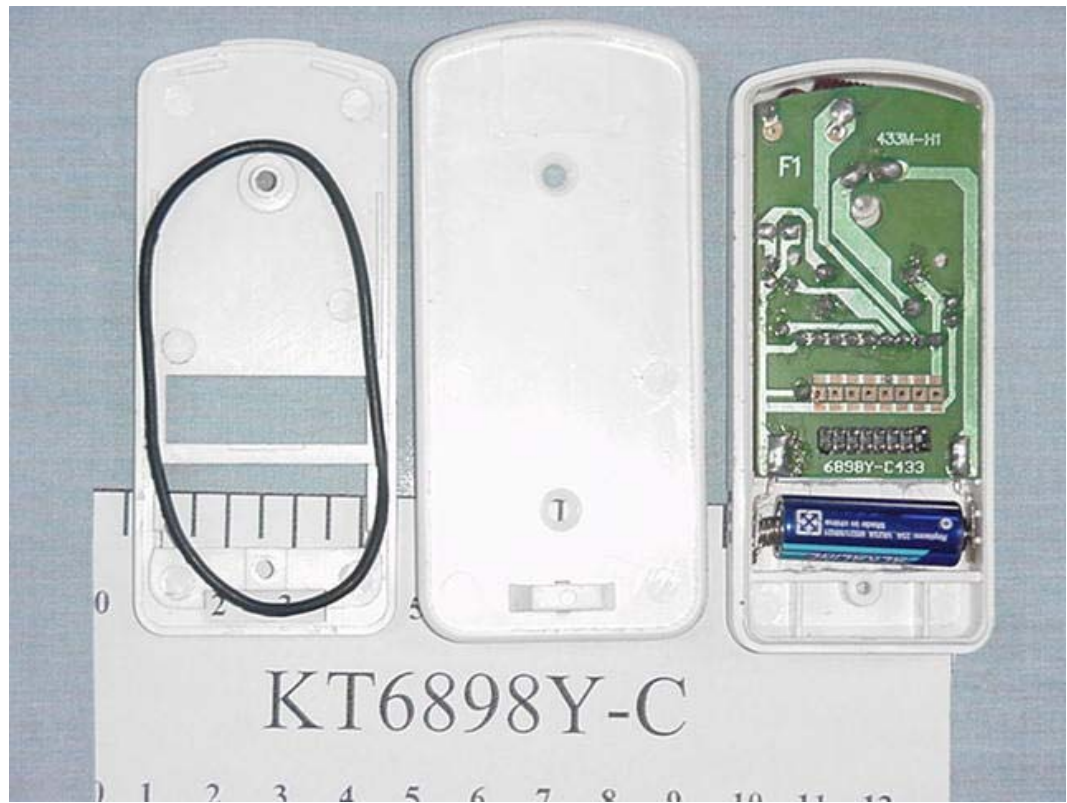

FIGURE 1
WIRELESS DOOR CHIME (M/N: KT6898Y-C)
COVER REMOVED

FIGURE 1
WIRELESS DOOR CHIME (M/N: KT6898Y-C)
MAIN BOARD (COMPONENT SIDE)

FIGURE 2
WIRELESS DOOR CHIME (M/N: KT6898Y-C)
MAIN BOARD (SOLDERED SIDE)