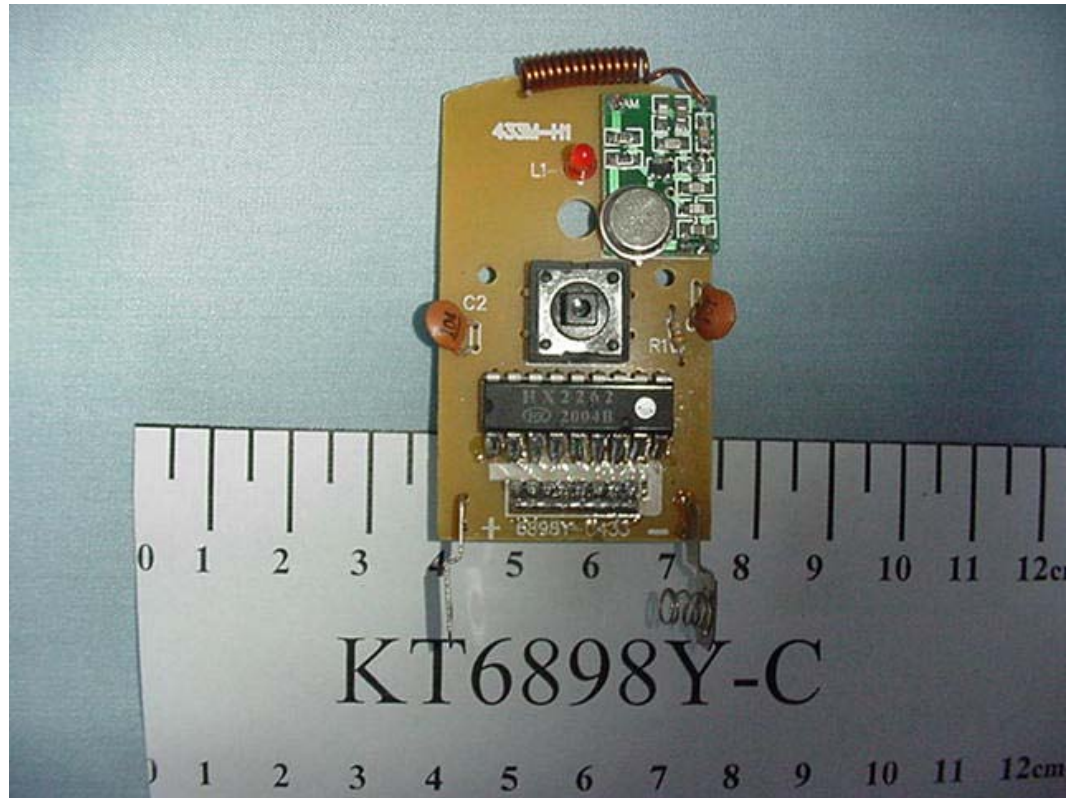

FIGURE 1
WIRELESS DOOR CHIME (M/N: KT6898Y-C)
COVER REMOVED

FIGURE 1
WIRELESS DOOR CHIME (M/N: KT6898Y-C)
MAIN BOARD (COMPONENT SIDE)

FIGURE 2
WIRELESS DOOR CHIME (M/N: KT6898Y-C)
MAIN BOARD (SOLDERED SIDE)