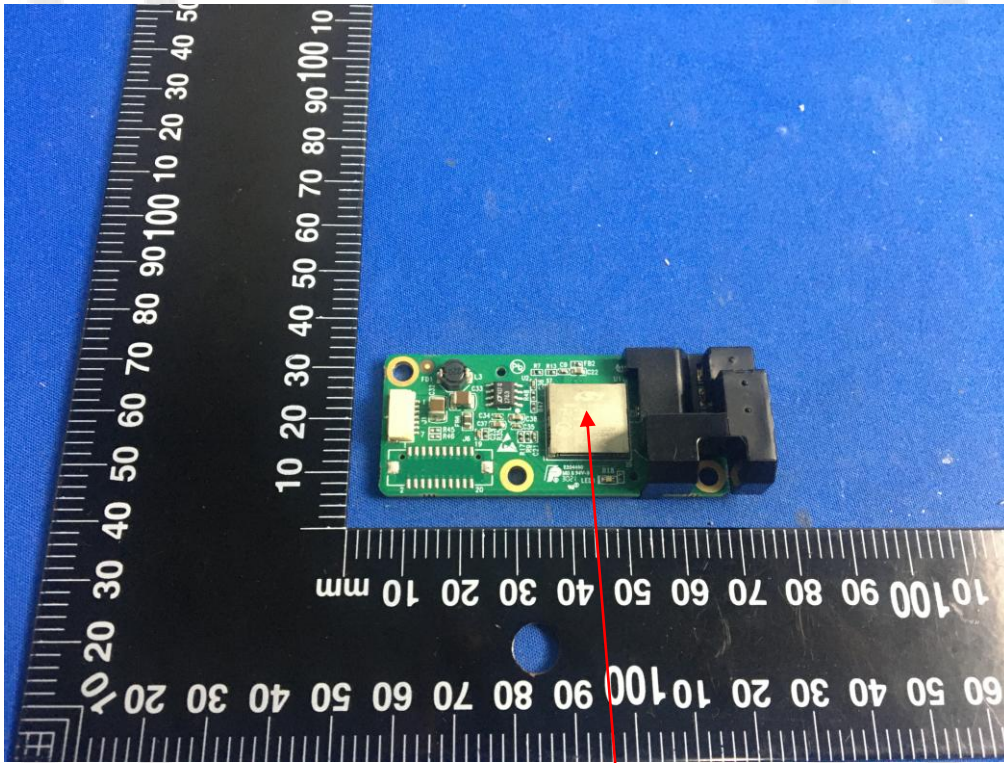

FCC-ID Label Information

1. Label location:

WIFI module

Model: RS9113

FCC ID: SMQ9113