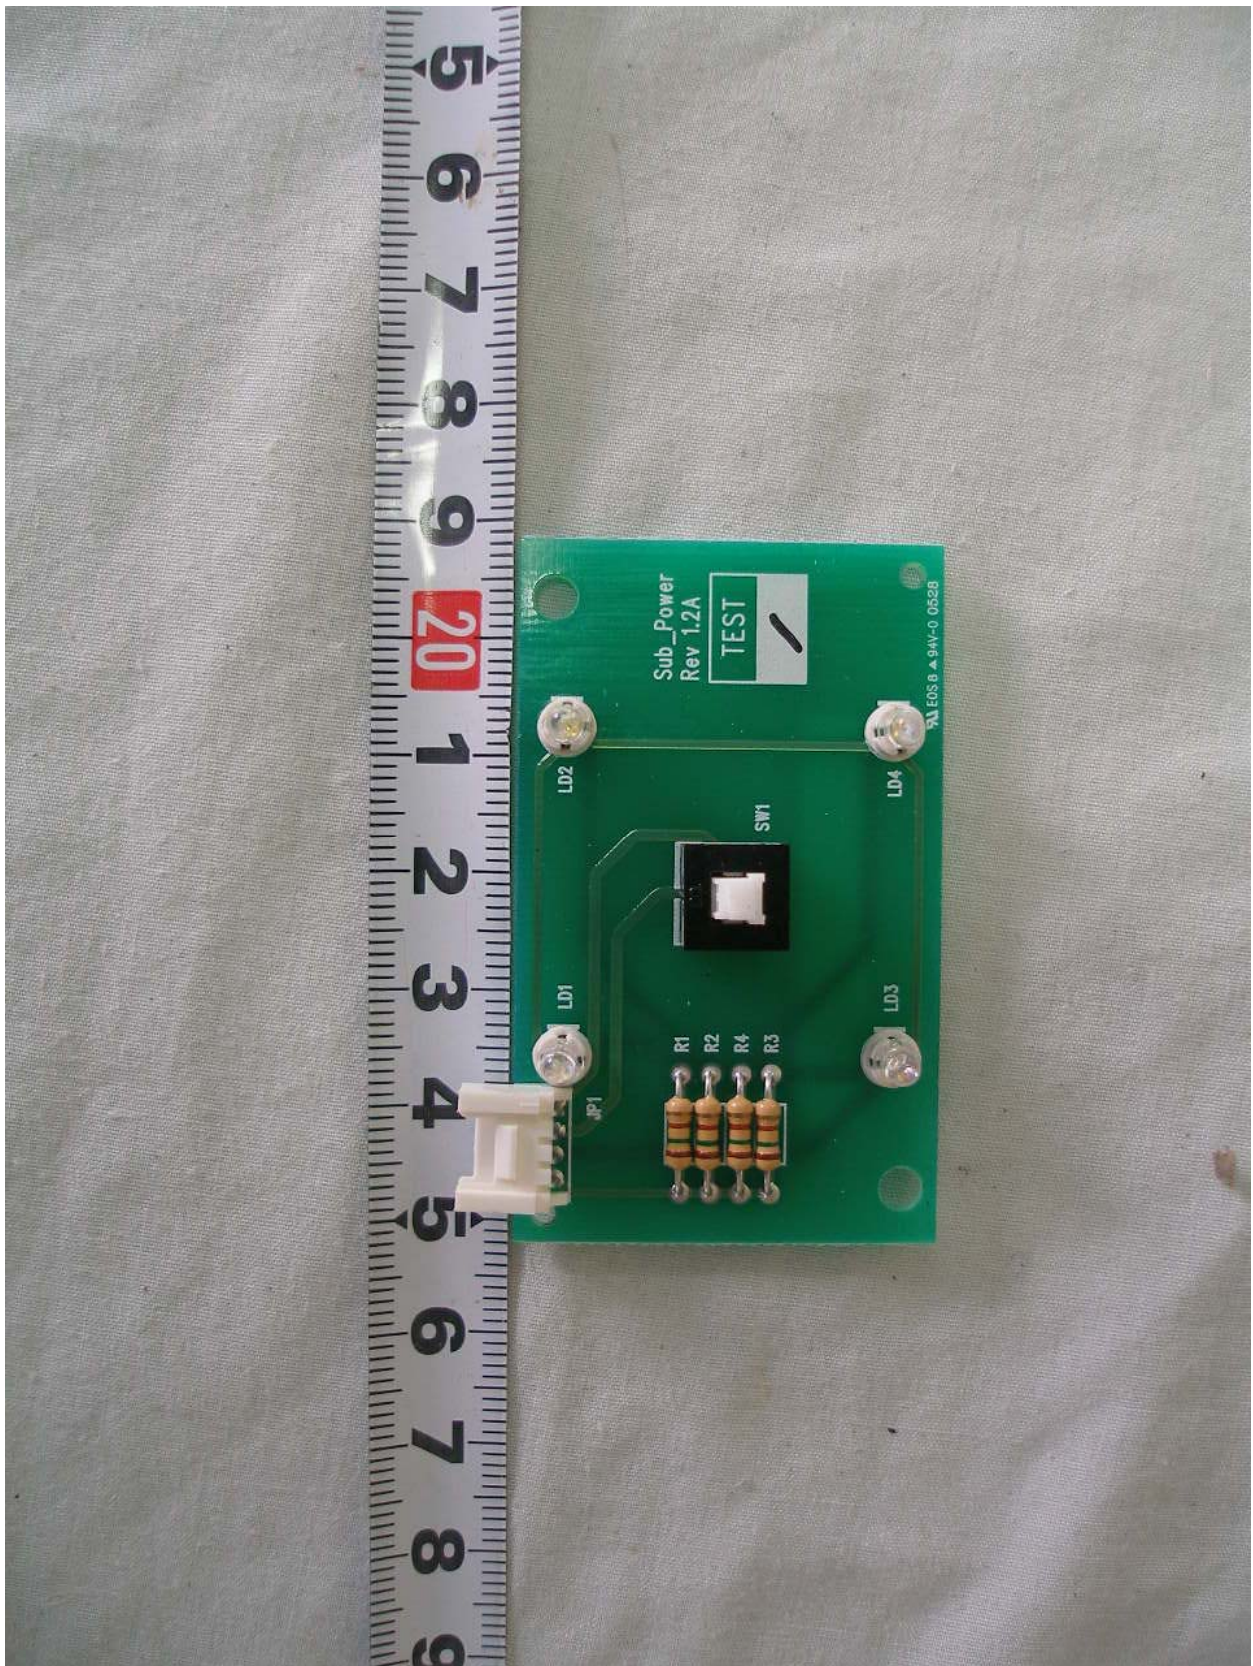

- Inside View of EUT

● Front View of Main Board

● Rear View of Main Board

Device ID : 0005
Mac Address : 000FE017EC43
Serial No. : 1517484
Activation Key : 131272 565352 953900
(P/N : 300-0007)

0005000FE017EC431517484131272 565352 953900

- Front View of Switch Board

- Rear View of Switch Board

- Front View of LED Board

- Rear View of LED Board

- Front View of Adaptor

● Rear View of Adaptor

● View of Adaptor Label

- Front View of Adaptor Board

- Rear View of Adaptor Board