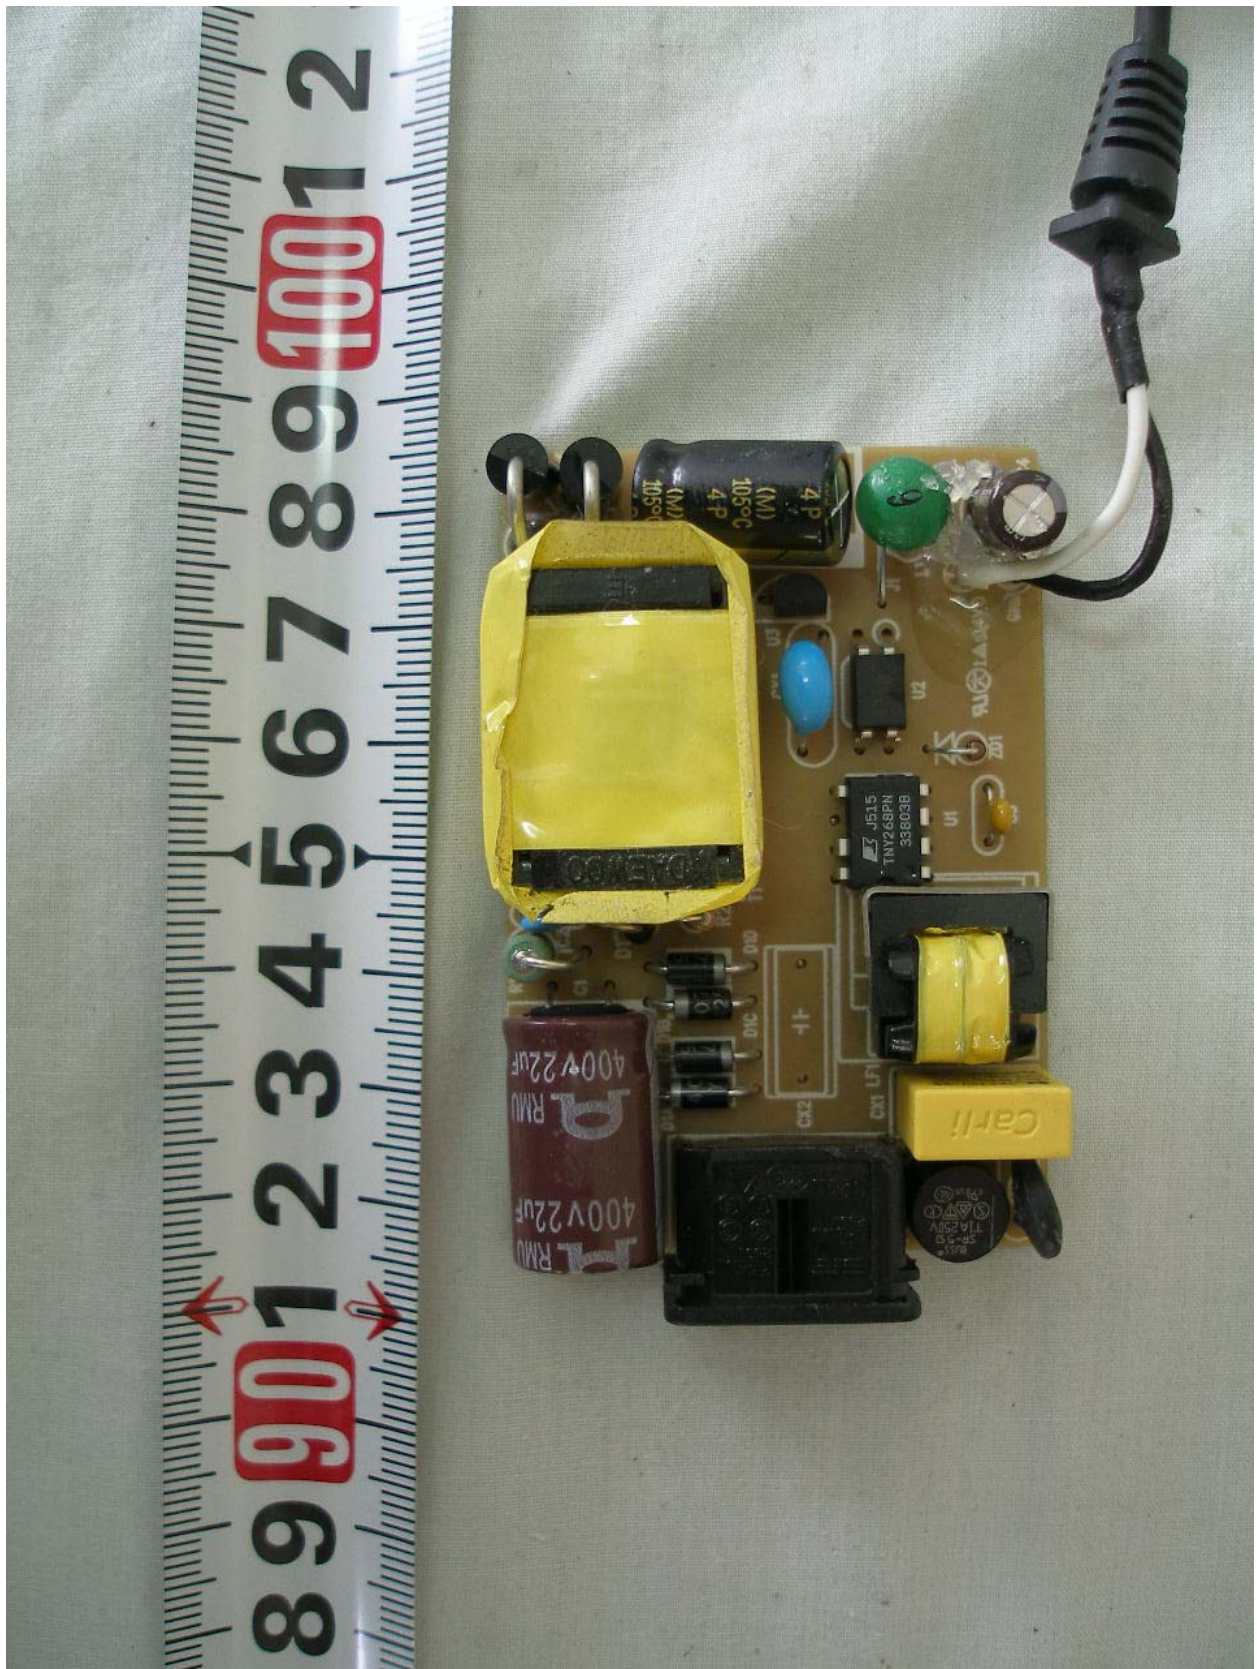

- Inside View of EUT

● Front View of Main Board

● Rear View of Main Board

Device ID : 0005
Mac Address : 000FE017EC43
Serial No. : 1517484
Activation Key : 131272 565352 953900
(P/N : 300-0007)

0005000FE017EC431517484131272 565352 953900

- Front View of Switch Board

- Rear View of Switch Board

- Front View of LED Board

- Rear View of LED Board

- Front View of Adaptor

● Rear View of Adaptor

● View of Adaptor Label

- Front View of Adaptor Board

- Rear View of Adaptor Board