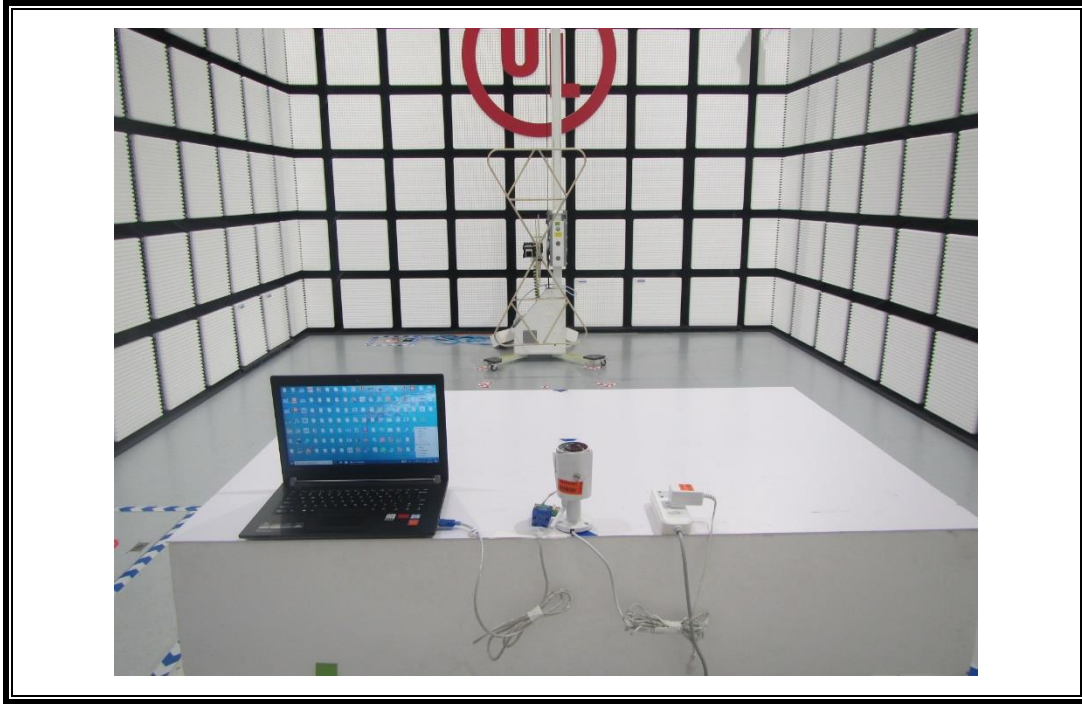

Appendix II

Setup Photographs

RADIATED RF MEASUREMENT SETUP (30MHz ~ 1 GHz)

RADIATED RF MEASUREMENT SETUP (ABOVE 1 GHz- X axis)

RADIATED RF MEASUREMENT SETUP (ABOVE 1 GHz- Y axis)

RADIATED RF MEASUREMENT SETUP (ABOVE 1 GHz- Z axis)

POWERLINE CONDUCTED EMISSIONS MEASUREMENT SETUP

RADIATED RF MEASUREMENT SETUP (Below 30MHz)