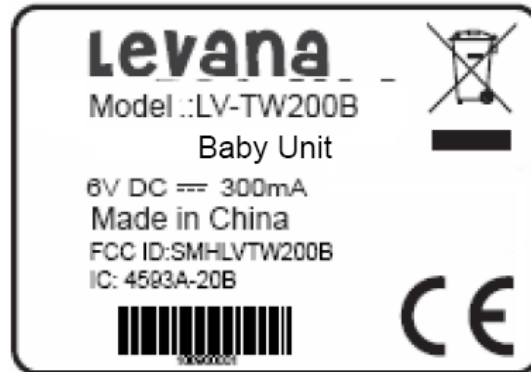

EXHIBIT A - FCC ID LABELING AND LOCATION

FCC ID Label

FCC ID Label Location

The label shown shall be permanently affixed at a conspicuous location on the device and be readily visible to the user at the time purchase (Labeling requirements per 2.925)