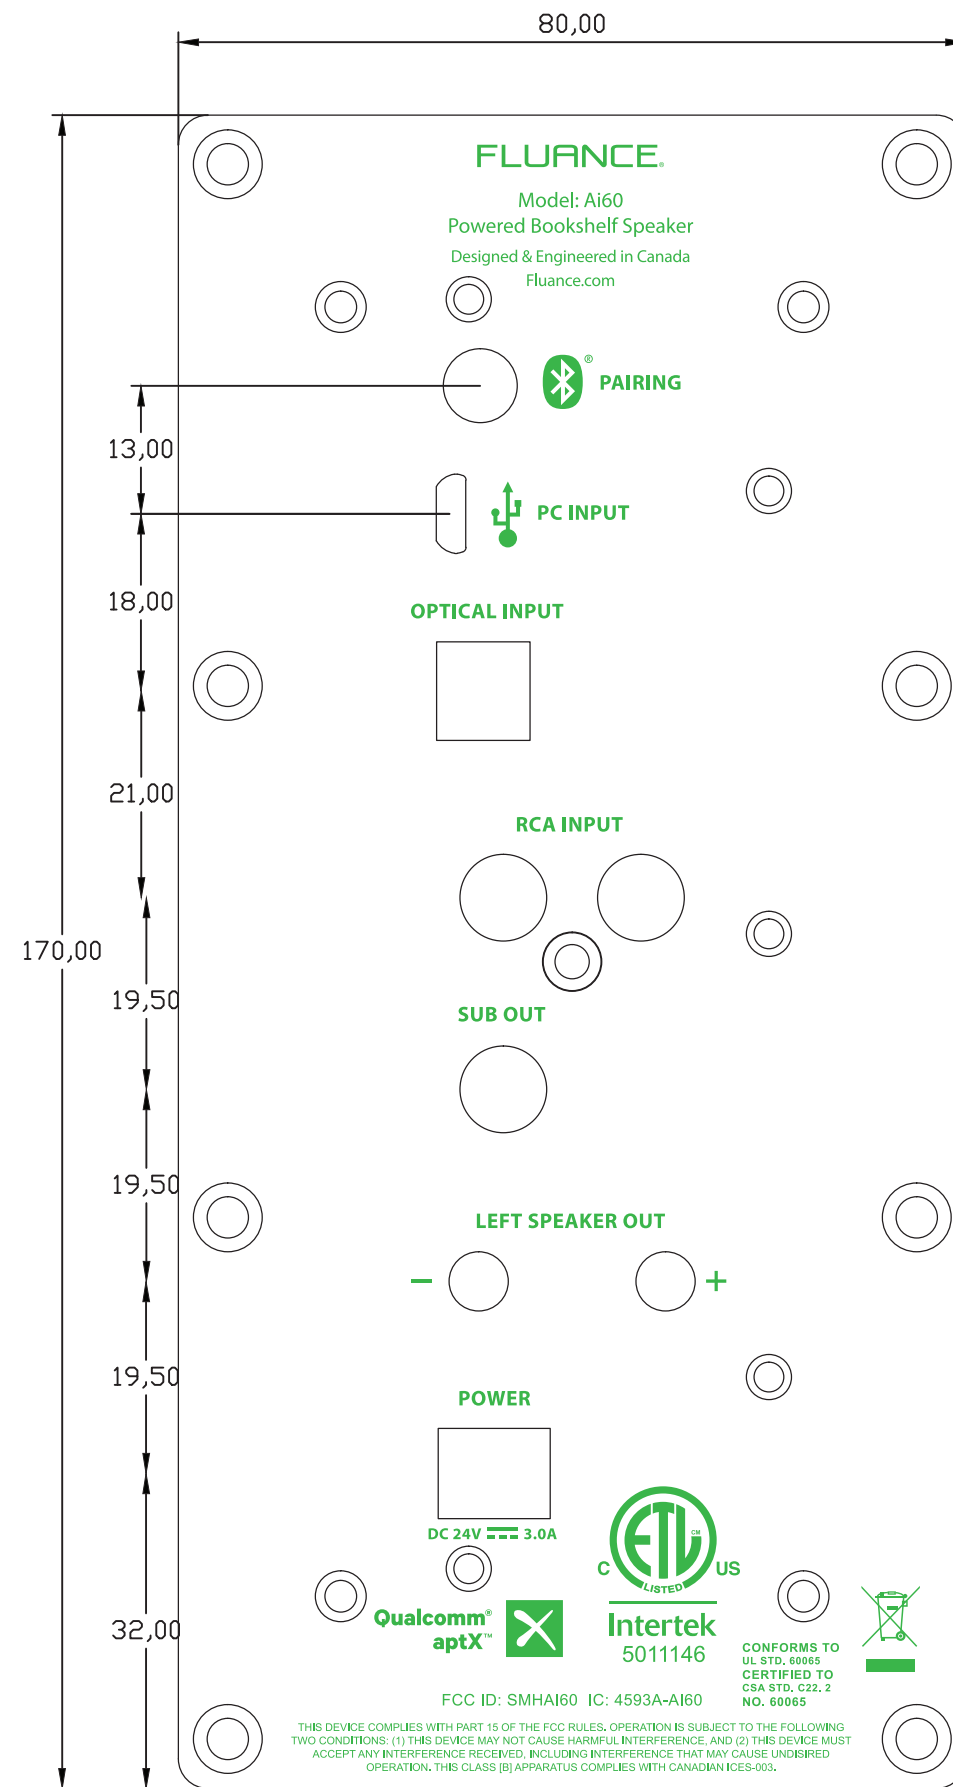

SILKSCREENS

PANTONE Cool Grey 5C

FLUANCE

Model: Ai60
Powered Bookshelf Speaker
Designed & Engineered in Canada
Fluance.com

OPTICAL INPUT

RCA INPUT

SUB OUT

LEFT SPEAKER OUT

POWER

DC 24V 3.0A

Intertek 5011146

FCC ID: SMHAI60 IC: 4593A-AI60

CONFORMS TO UL STD. 60065 CERTIFIED TO CSA STD. C22.2 NO. 60065