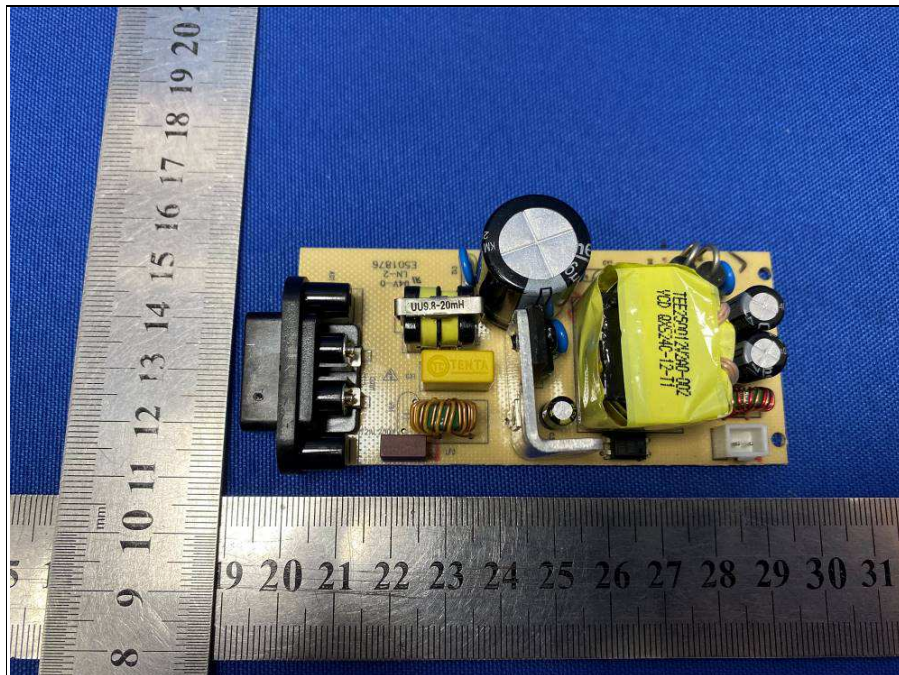

**BUREAU
VERITAS**

Reference No.: 2210WDG0152

Bureau Veritas Shenzhen Co., Ltd.
Dongguan Branch

No. 96, Guantai Road (Houjie Section), Houjie
Town, Dongguan City, Guangdong Province.
523942. People's Republic of China.

Tel.: +86 769 8998 2098
Fax: +86 769 8593 1080
Email: customerservice.dg@bureauveritas.com