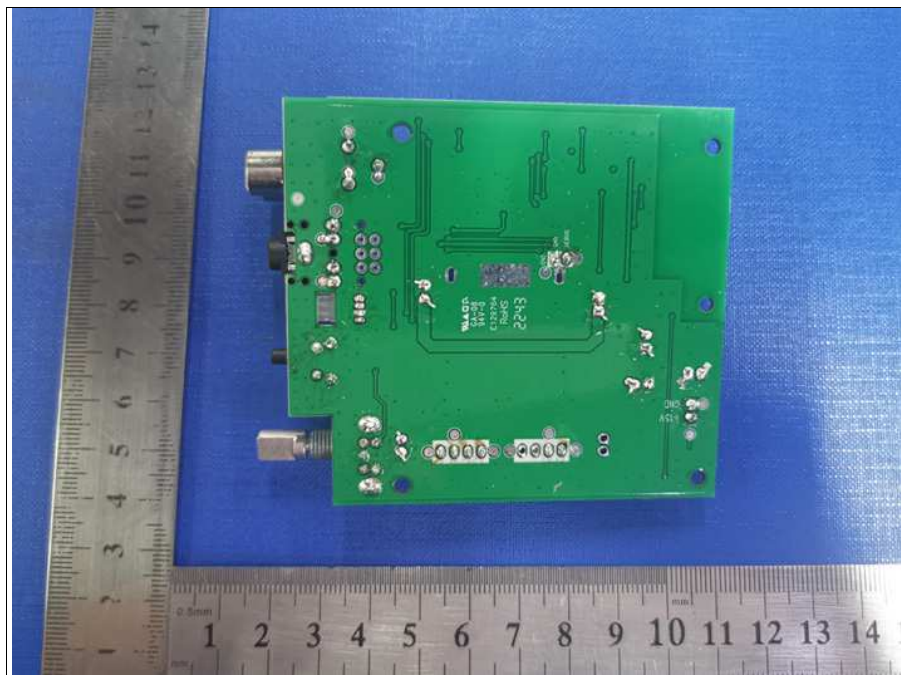

BUREAU
VERITAS

Reference No.: 2210WDG0152

PHOTOGRAPHS OF THE EUT

BUREAU
VERITAS

Reference No.: 2210WDG0152

EB20

BUREAU
VERITAS

Reference No.: 2210WDG0152

EB10

**BUREAU
VERITAS**

Reference No.: 2210WDG0152

Bureau Veritas Shenzhen Co., Ltd.
Dongguan Branch

No. 96, Guantai Road (Houjie Section), Houjie
Town, Dongguan City, Guangdong Province.
523942. People's Republic of China.