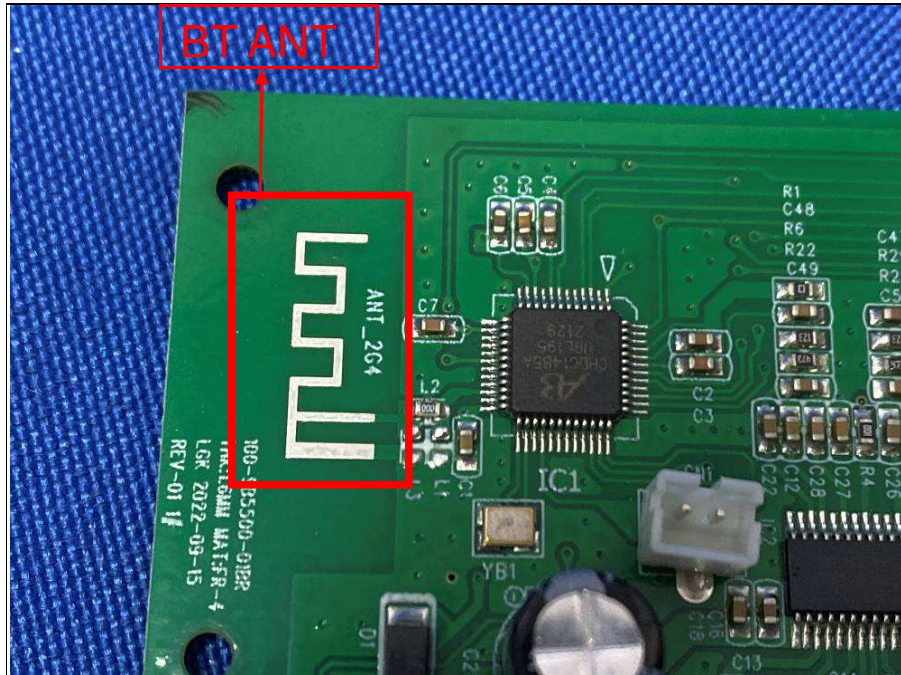

BUREAU
VERITAS

Reference No.: 2210WDG0152

PHOTOGRAPHS OF THE EUT

BUREAU
VERITAS

Reference No.: 2210WDG0152

EB20

BUREAU
VERITAS

Reference No.: 2210WDG0152

EB10

**BUREAU
VERITAS**

Reference No.: 2210WDG0152

Bureau Veritas Shenzhen Co., Ltd.
Dongguan Branch

No. 96, Guantai Road (Houjie Section), Houjie
Town, Dongguan City, Guangdong Province.
523942. People's Republic of China.