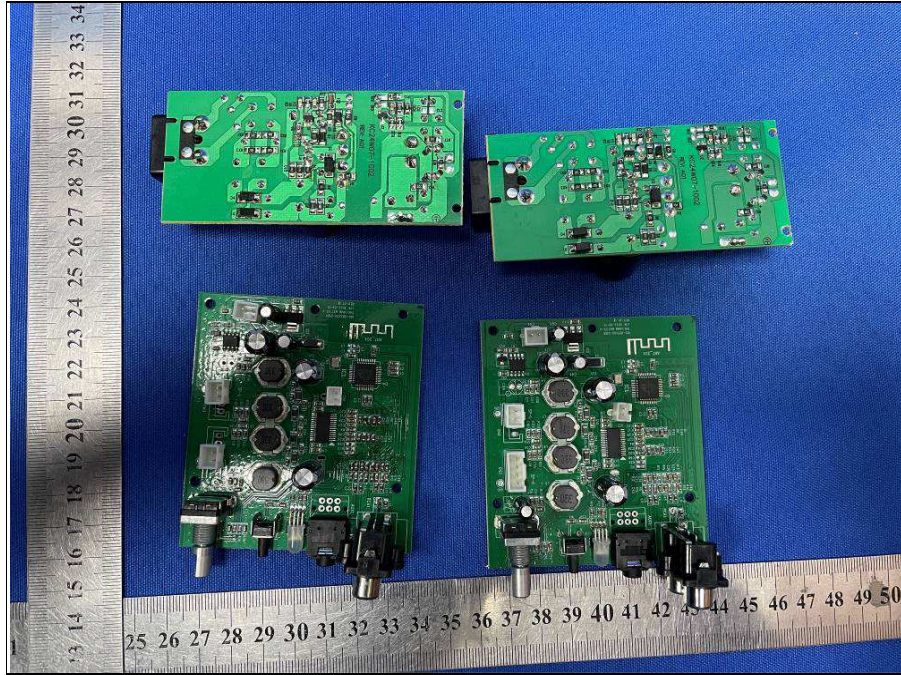

BUREAU
VERITAS

Reference No.: 2210WDG0152

PHOTOGRAPHS OF THE EUT

BUREAU
VERITAS

Reference No.: 2210WDG0152

EB20

BUREAU
VERITAS

Reference No.: 2210WDG0152

EB10

**BUREAU
VERITAS**

Reference No.: 2210WDG0152

Bureau Veritas Shenzhen Co., Ltd.
Dongguan Branch

No. 96, Guantai Road (Houjie Section), Houjie
Town, Dongguan City, Guangdong Province.
523942. People's Republic of China.