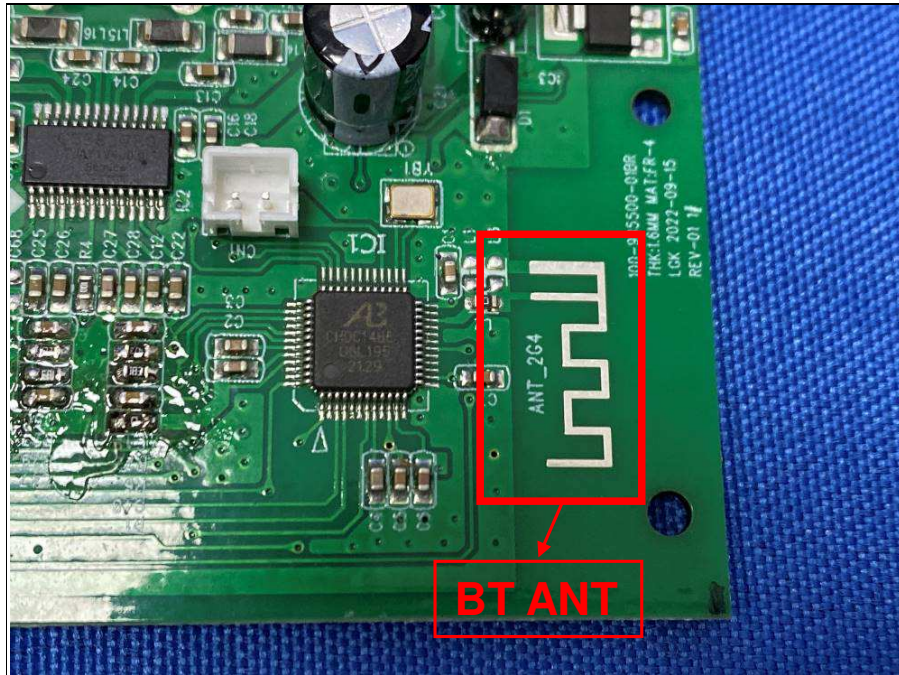

BUREAU
VERITAS

Reference No.: 2210WDG0152

PHOTOGRAPHS OF THE EUT

BUREAU
VERITAS

Reference No.: 2210WDG0152

EB20

BUREAU
VERITAS

Reference No.: 2210WDG0152

EB10

**BUREAU
VERITAS**

Reference No.: 2210WDG0152

Bureau Veritas Shenzhen Co., Ltd.
Dongguan Branch

No. 96, Guantai Road (Houjie Section), Houjie
Town, Dongguan City, Guangdong Province.
523942. People's Republic of China.