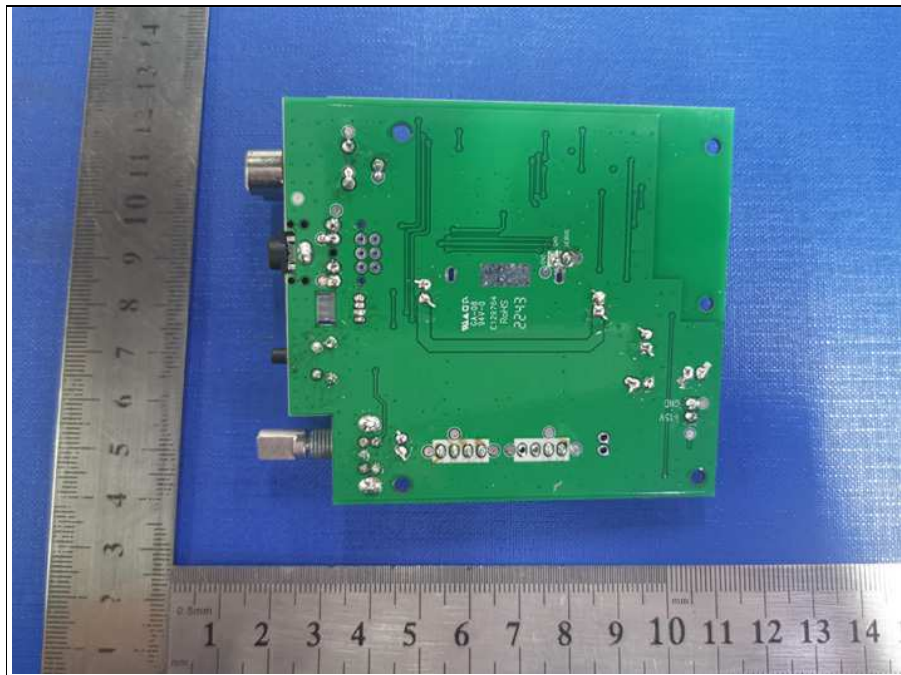

BUREAU
VERITAS

Reference No.: 2210WDG0152

PHOTOGRAPHS OF THE EUT

BUREAU
VERITAS

Reference No.: 2210WDG0152

EB20

BUREAU
VERITAS

Reference No.: 2210WDG0152

EB10

**BUREAU
VERITAS**

Reference No.: 2210WDG0152

Bureau Veritas Shenzhen Co., Ltd.
Dongguan Branch

No. 96, Guantai Road (Houjie Section), Houjie
Town, Dongguan City, Guangdong Province.
523942. People's Republic of China.