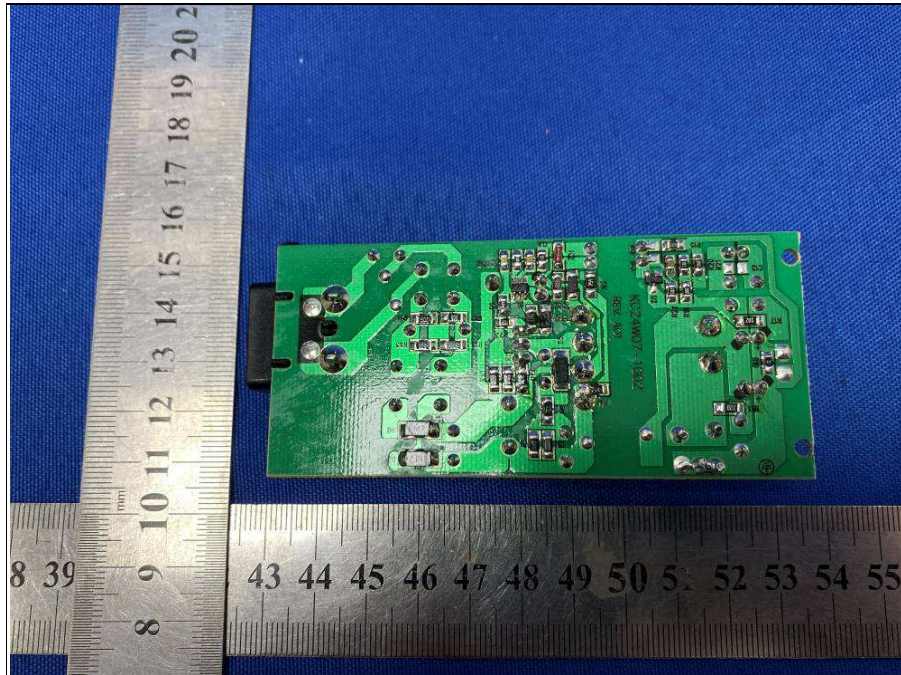

BUREAU
VERITAS

Reference No.: 2210WDG0152

PHOTOGRAPHS OF THE EUT

BUREAU
VERITAS

Reference No.: 2210WDG0152

EB20

BUREAU
VERITAS

Reference No.: 2210WDG0152

EB10

**BUREAU
VERITAS**

Reference No.: 2210WDG0152

Bureau Veritas Shenzhen Co., Ltd.
Dongguan Branch

No. 96, Guantai Road (Houjie Section), Houjie
Town, Dongguan City, Guangdong Province.
523942. People's Republic of China.