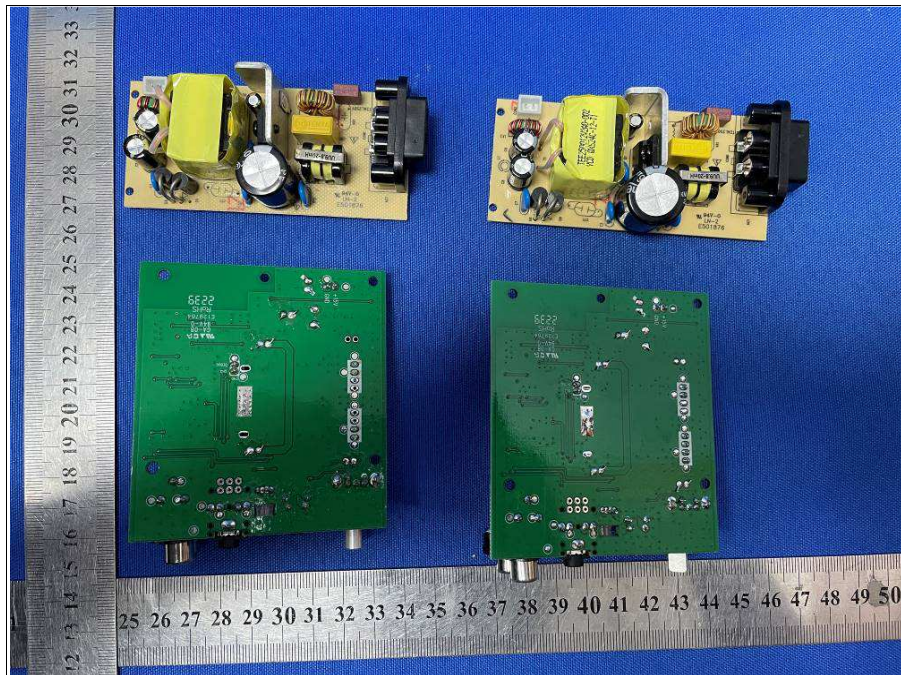

BUREAU
VERITAS

Reference No.: 2210WDG0152

PHOTOGRAPHS OF THE EUT

BUREAU
VERITAS

Reference No.: 2210WDG0152

EB20

BUREAU
VERITAS

Reference No.: 2210WDG0152

EB10

**BUREAU
VERITAS**

Reference No.: 2210WDG0152

Bureau Veritas Shenzhen Co., Ltd.
Dongguan Branch

No. 96, Guantai Road (Houjie Section), Houjie
Town, Dongguan City, Guangdong Province.
523942. People's Republic of China.