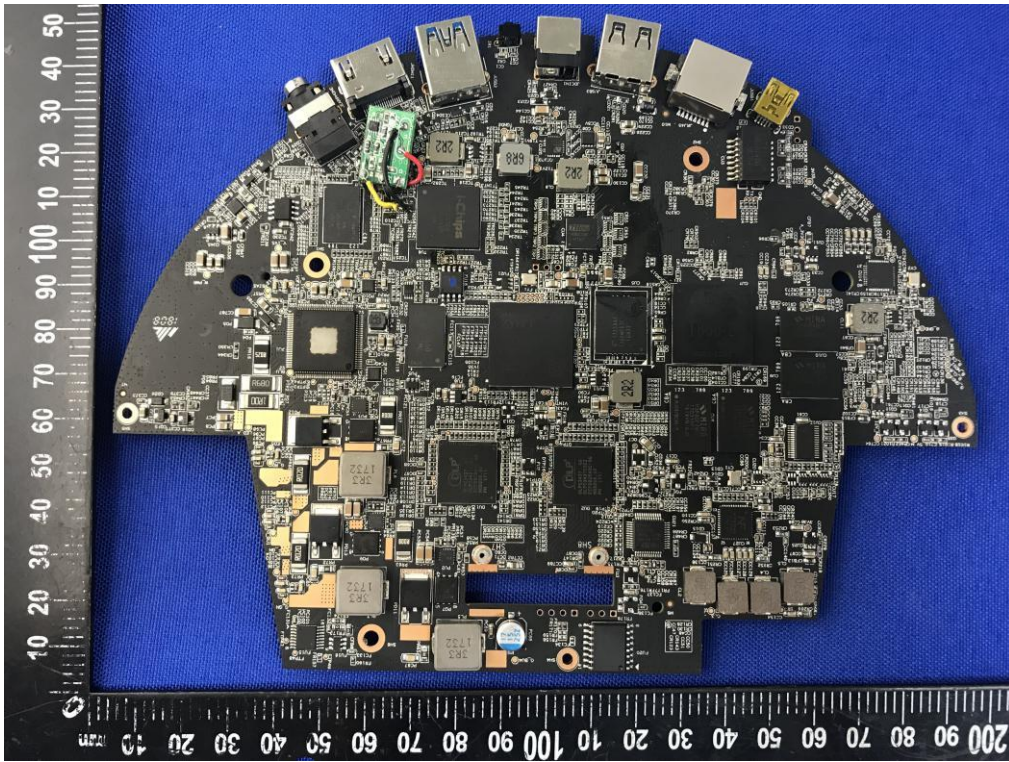

# ANNEX D EUT INTERNAL PHOTOS

EUT UNCOVER VIEW 1

EUT UNCOVER VIEW 2

EUT UNCOVER VIEW 3

EUT UNCOVER VIEW 4

ANTENNA 1

ANTENNA 2

ANTENNA 3

MAIN BOARD TOP VIEW (WITH SHIELDING)

MAIN BOARD TOP VIEW (WITHOUT SHIELDING)

MAIN BOARD TOP VIEW

MAIN BOARD REAR VIEW

CLOSE-UP

CLOSE-UP

MAIN BOARD TOP VIEW

MAIN BOARD REAR VIEW

MAIN BOARD TOP VIEW

MAIN BOARD REAR VIEW

MAIN BOARD TOP VIEW

MAIN BOARD REAR VIEW

MAIN BOARD TOP VIEW

MAIN BOARD REAR VIEW