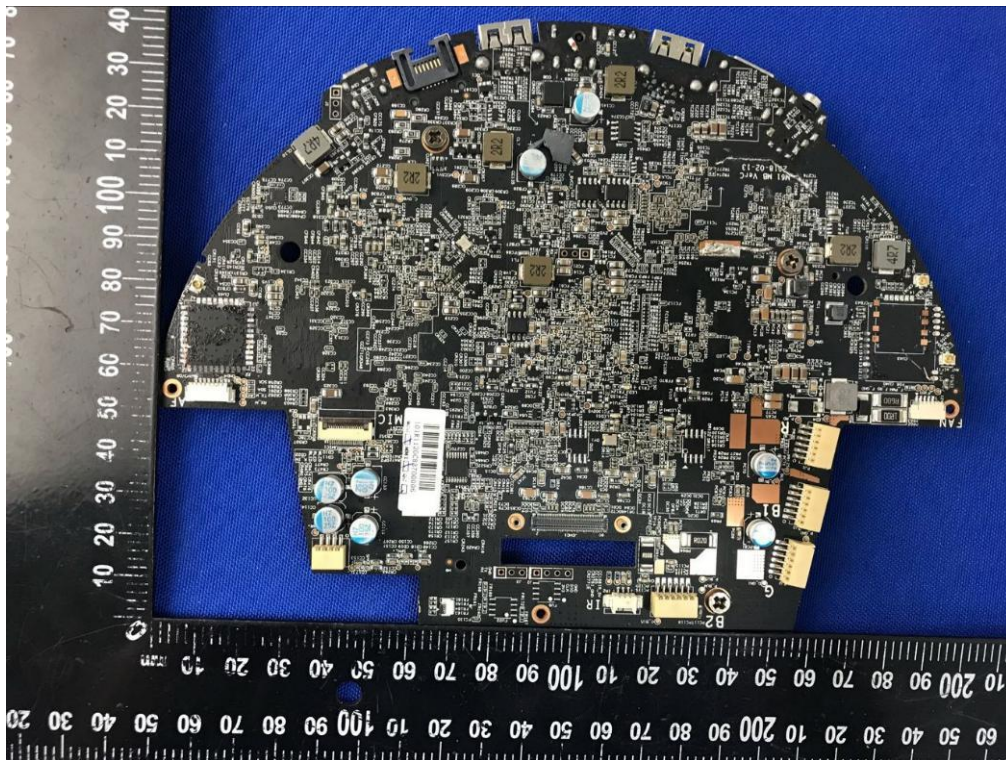

# ANNEX D EUT INTERNAL PHOTOS

EUT UNCOVER VIEW 1

EUT UNCOVER VIEW 2

EUT UNCOVER VIEW 3

EUT UNCOVER VIEW 4

ANTENNA 1

ANTENNA 2

ANTENNA 3

MAIN BOARD TOP VIEW (WITH SHIELDING)

MAIN BOARD TOP VIEW (WITHOUT SHIELDING)

MAIN BOARD TOP VIEW

MAIN BOARD REAR VIEW

CLOSE-UP

CLOSE-UP

MAIN BOARD TOP VIEW

MAIN BOARD REAR VIEW

MAIN BOARD TOP VIEW

MAIN BOARD REAR VIEW

MAIN BOARD TOP VIEW

MAIN BOARD REAR VIEW

MAIN BOARD TOP VIEW

MAIN BOARD REAR VIEW