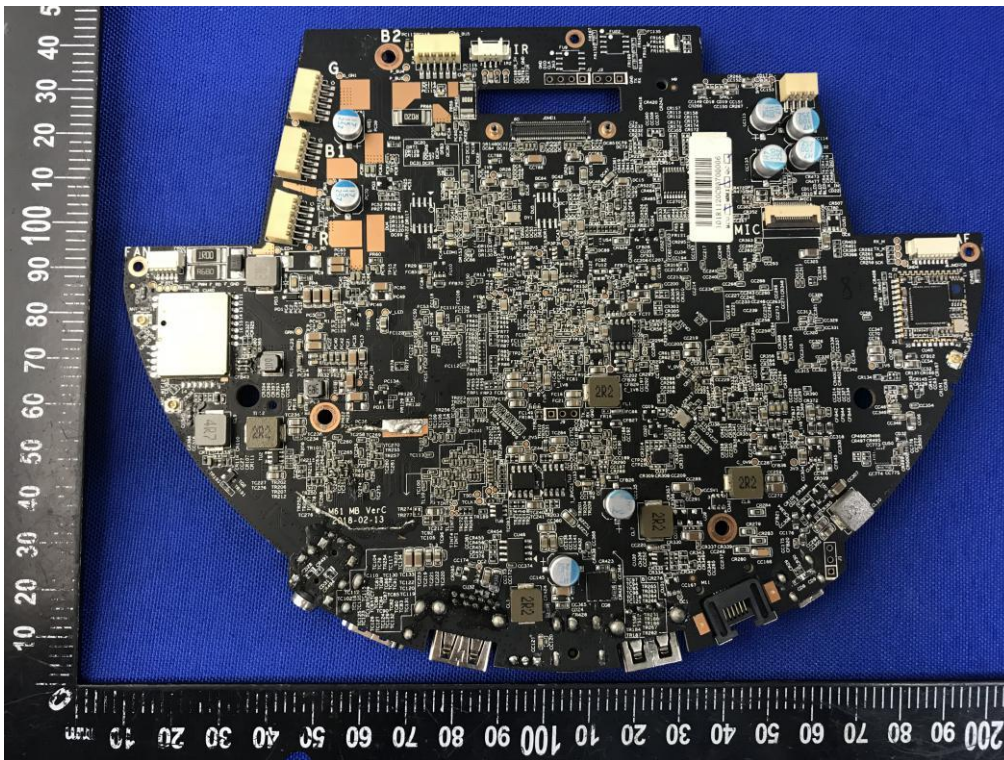

# ANNEX D EUT INTERNAL PHOTOS

EUT UNCOVER VIEW 1

EUT UNCOVER VIEW 2

EUT UNCOVER VIEW 3

EUT UNCOVER VIEW 4

ANTENNA 1

ANTENNA 2

ANTENNA 3

MAIN BOARD TOP VIEW (WITH SHIELDING)

MAIN BOARD TOP VIEW (WITHOUT SHIELDING)

MAIN BOARD TOP VIEW

MAIN BOARD REAR VIEW

CLOSE-UP

CLOSE-UP

MAIN BOARD TOP VIEW

MAIN BOARD REAR VIEW

MAIN BOARD TOP VIEW

MAIN BOARD REAR VIEW

MAIN BOARD TOP VIEW

MAIN BOARD REAR VIEW

MAIN BOARD TOP VIEW

MAIN BOARD REAR VIEW