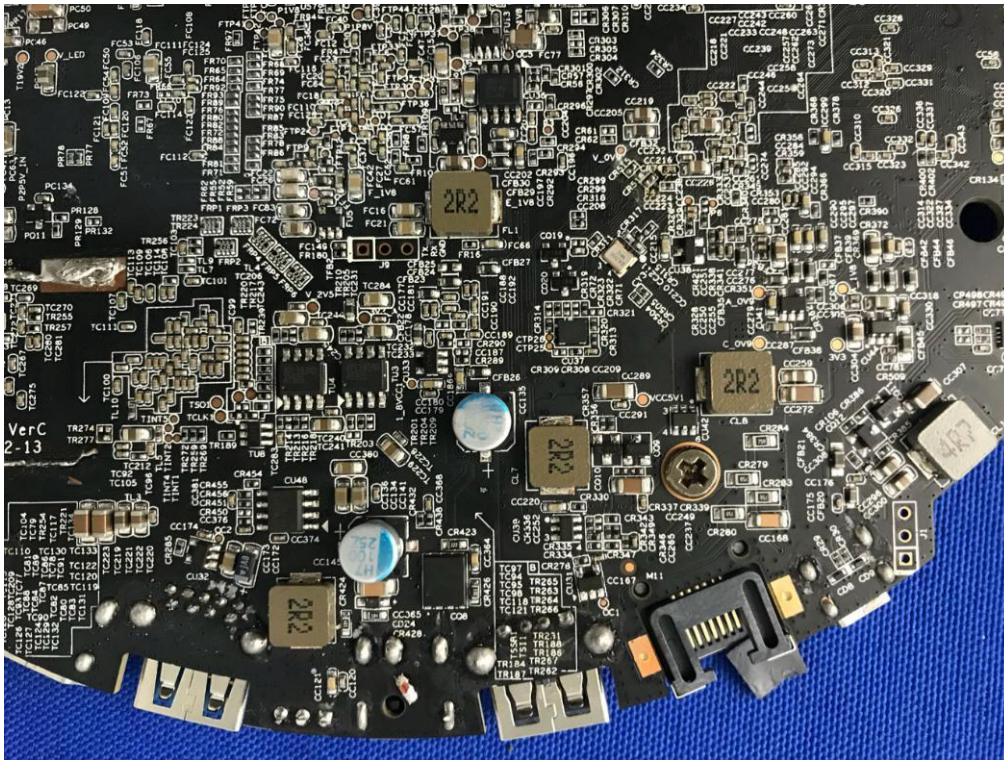

# ANNEX D EUT INTERNAL PHOTOS

EUT UNCOVER VIEW 1

EUT UNCOVER VIEW 2

EUT UNCOVER VIEW 3

EUT UNCOVER VIEW 4

ANTENNA 1

ANTENNA 2

ANTENNA 3

MAIN BOARD TOP VIEW (WITH SHIELDING)

MAIN BOARD TOP VIEW (WITHOUT SHIELDING)

MAIN BOARD TOP VIEW

MAIN BOARD REAR VIEW

CLOSE-UP

CLOSE-UP

MAIN BOARD TOP VIEW

MAIN BOARD REAR VIEW

MAIN BOARD TOP VIEW

MAIN BOARD REAR VIEW

MAIN BOARD TOP VIEW

MAIN BOARD REAR VIEW

MAIN BOARD TOP VIEW

MAIN BOARD REAR VIEW