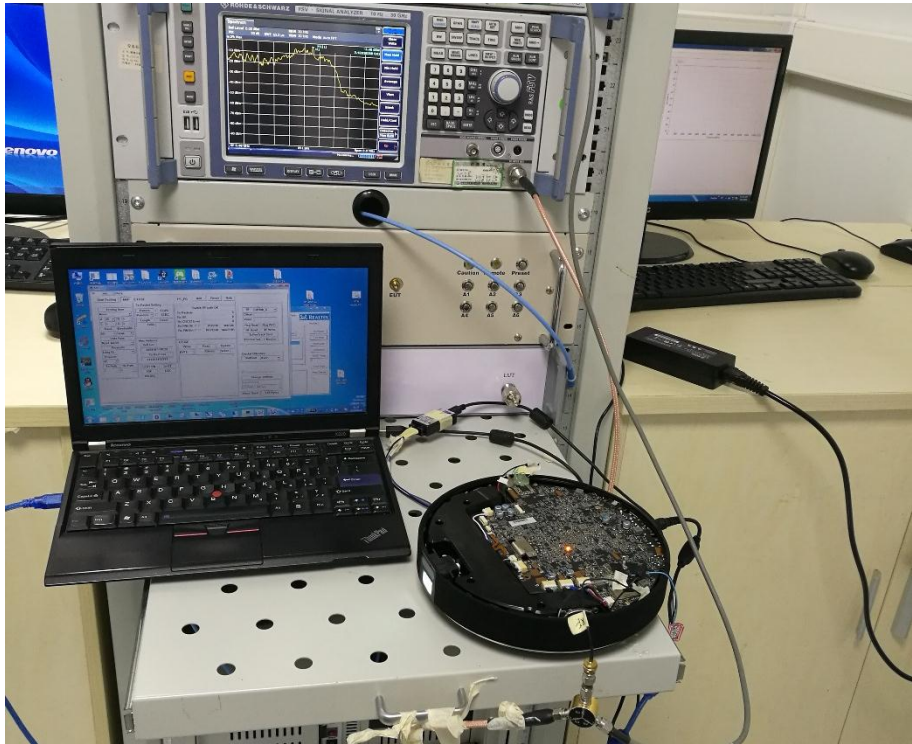

## ANNEX B TEST SETUP PHOTOS

### 1 Radiated Test Photo

Below 30MHz

30 MHz-1 GHz

Close-up

Above 1GHz

Close-up

## 2 Conducted Test Photo

Conducted Test-BT3.0 ANT1

Conducted Test-BT3.0 ANT2

Conducted Test-BT3.0 ANT3

Conducted Test-BLE ANT1

Conducted Test-BLE ANT2

Conducted Test-BLE ANT3

Conducted Test-2.4G WIFI