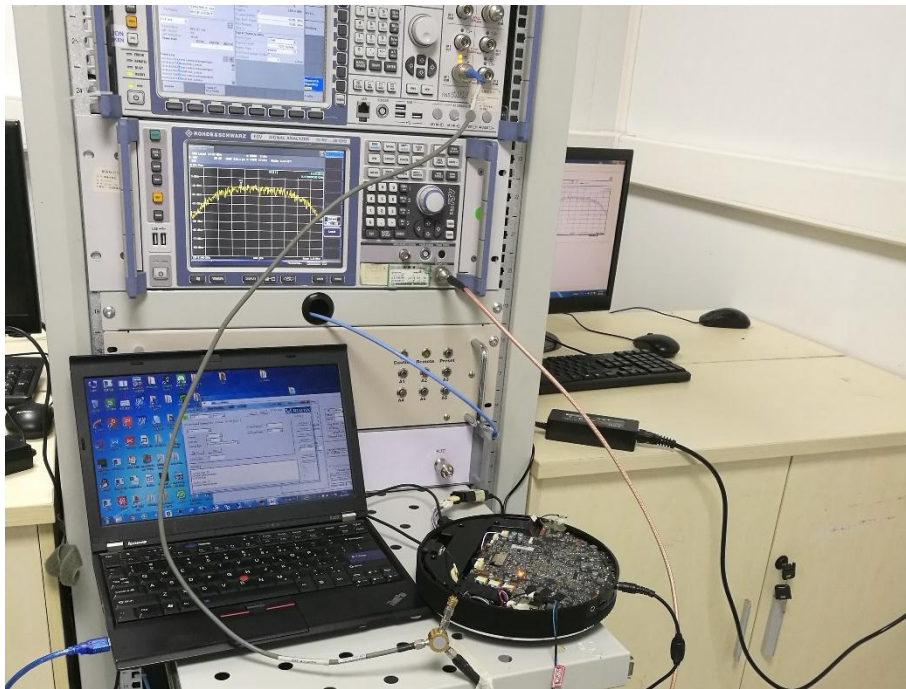

## ANNEX B TEST SETUP PHOTOS

### 1 Radiated Test Photo

Below 30MHz

30 MHz-1 GHz

Close-up

Above 1GHz

Close-up

## 2 Conducted Test Photo

Conducted Test-BT3.0 ANT1

Conducted Test-BT3.0 ANT2

Conducted Test-BT3.0 ANT3

Conducted Test-BLE ANT1

Conducted Test-BLE ANT2

Conducted Test-BLE ANT3

Conducted Test-2.4G WIFI