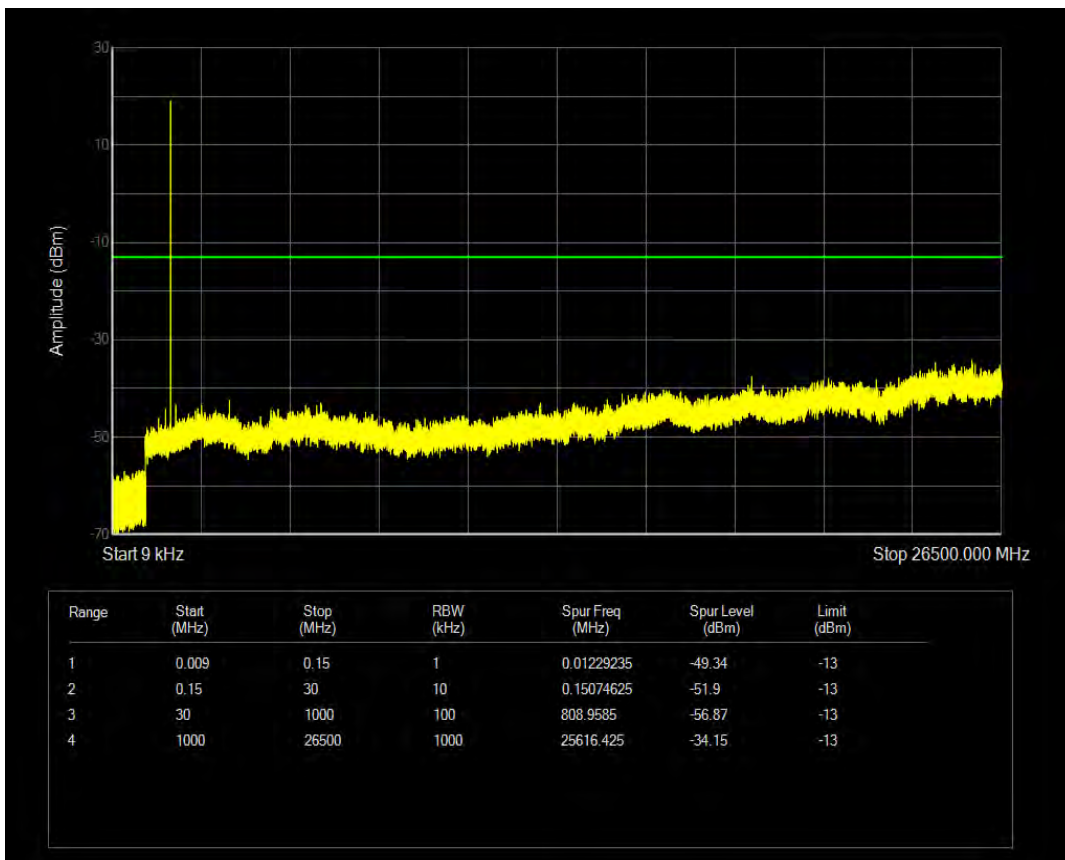

Band4 16QAM BW=3MHz Channel=20385 RB Size=6 Position=#0 NB Index=0

Band4 16QAM BW=5MHz Channel=19975 RB Size=1 Position=#0 NB Index=0

Band4 16QAM BW=5MHz Channel=19975 RB Size=6 Position=#0 NB Index=0

Band4 16QAM BW=5MHz Channel=20375 RB Size=1 Position=#0 NB Index=0