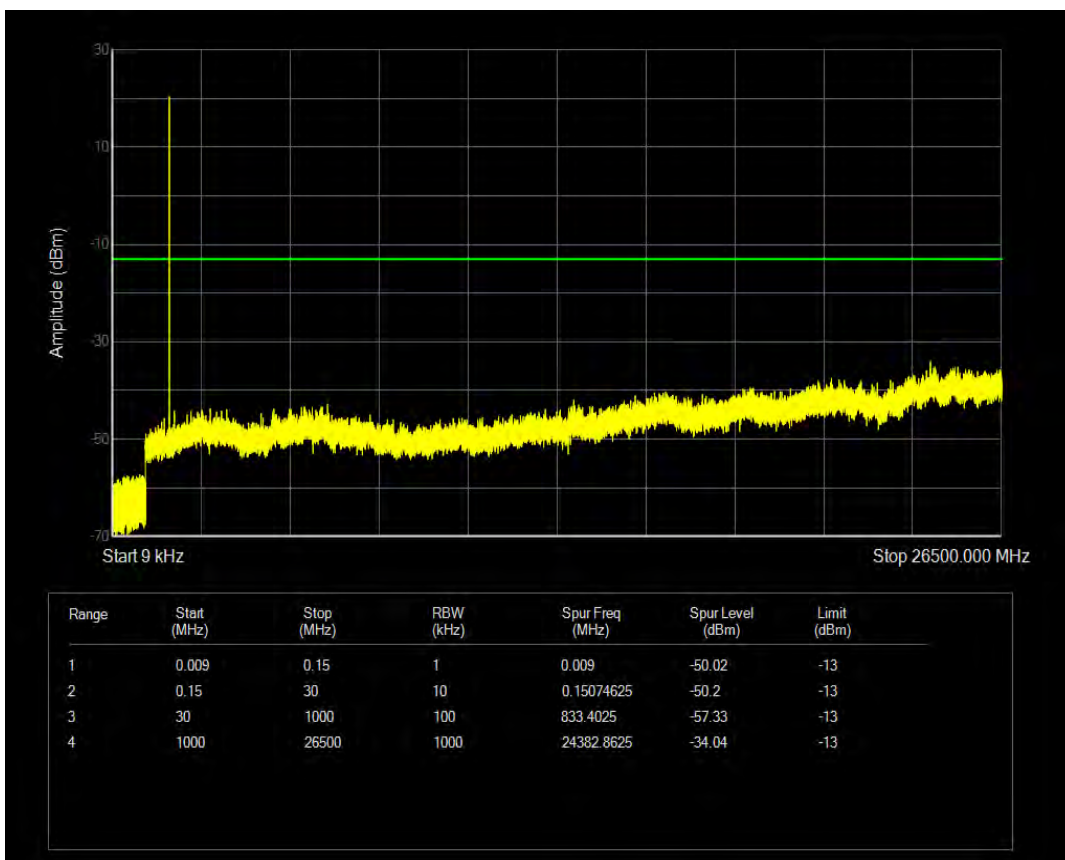

Band66 QPSK BW=1.4MHz Channel=131979 RB Size=1 Position=#0 NB Index=0