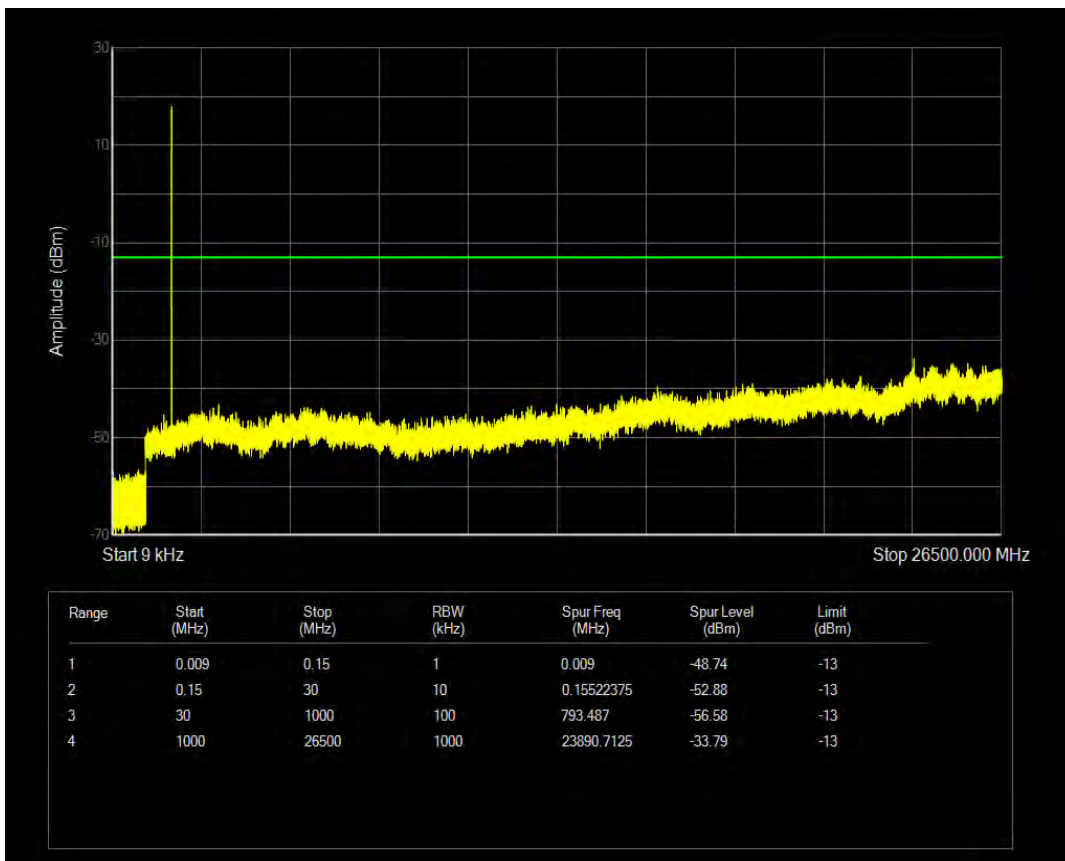

Band66 16QAM BW=3MHz Channel=132657 RB Size=6 Position=#0 NB Index=0