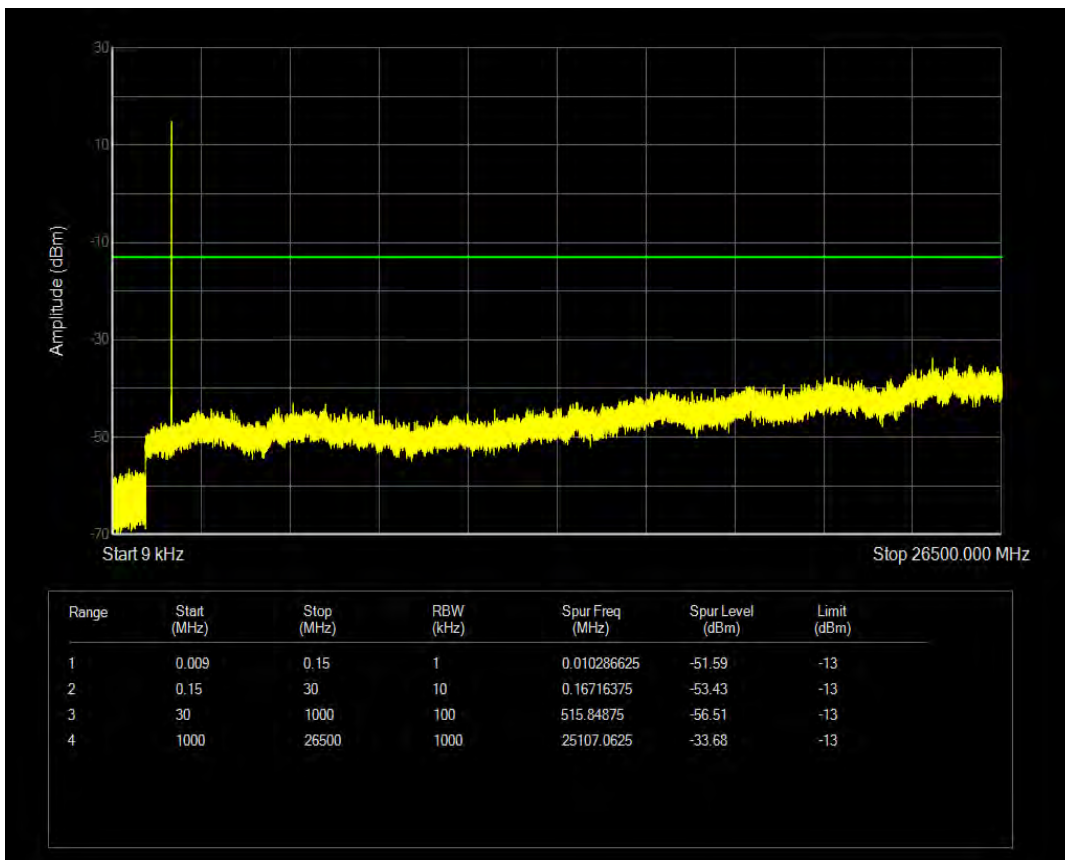

Band66 16QAM BW=3MHz Channel=132657 RB Size=1 Position=#0 NB Index=0