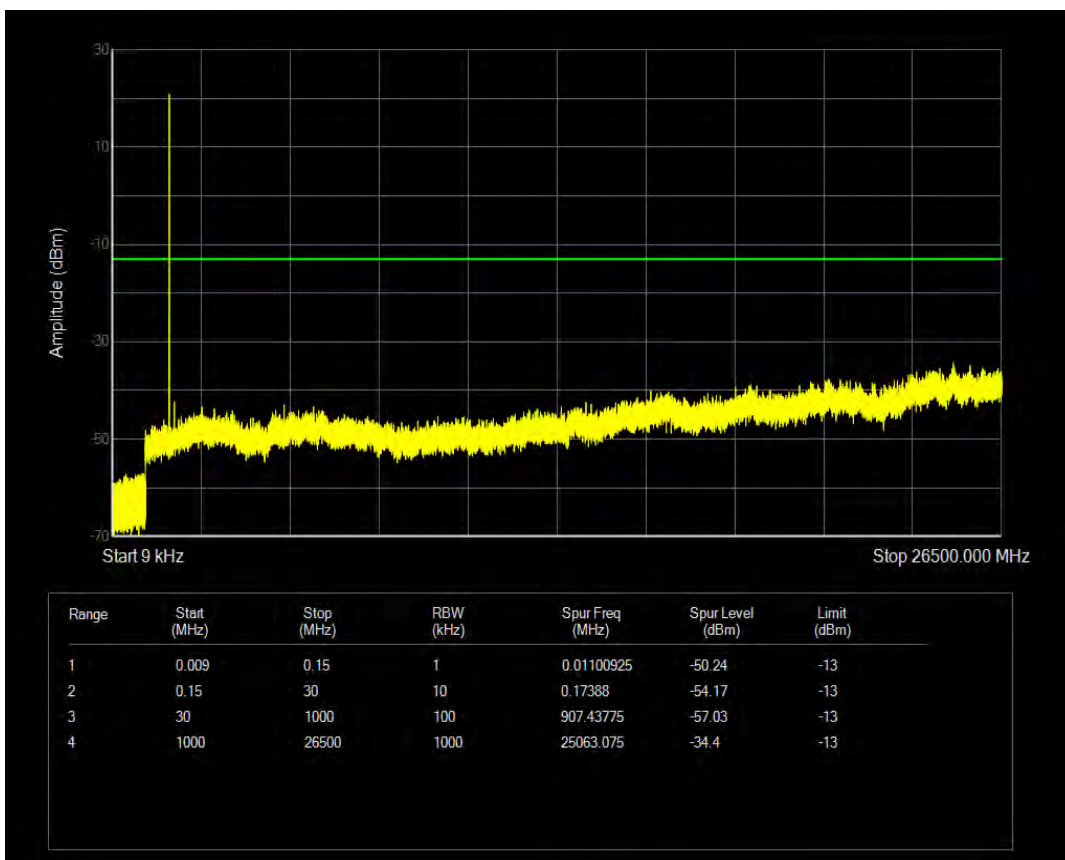

Band4 16QAM BW=5MHz Channel=19975 RB Size=1 Position=#0 NB Index=0