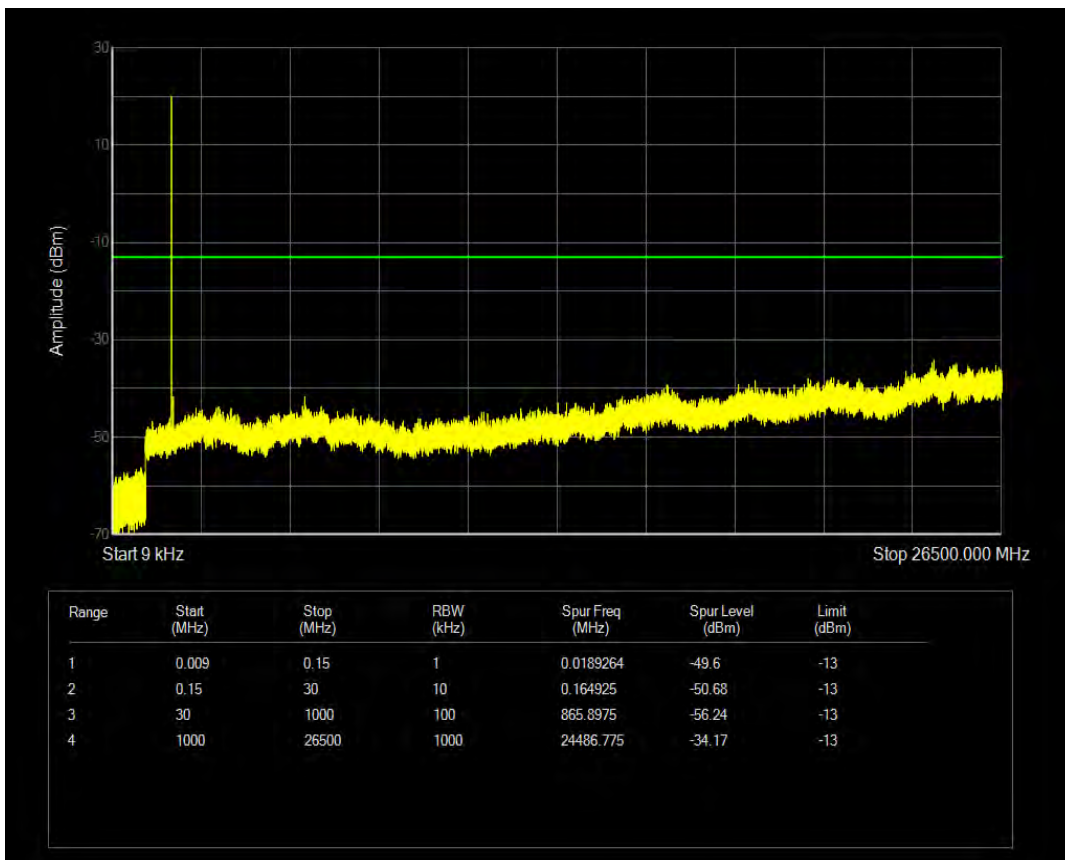

Band66 16QAM BW=5MHz Channel=132647 RB Size=1 Position=#0 NB Index=0