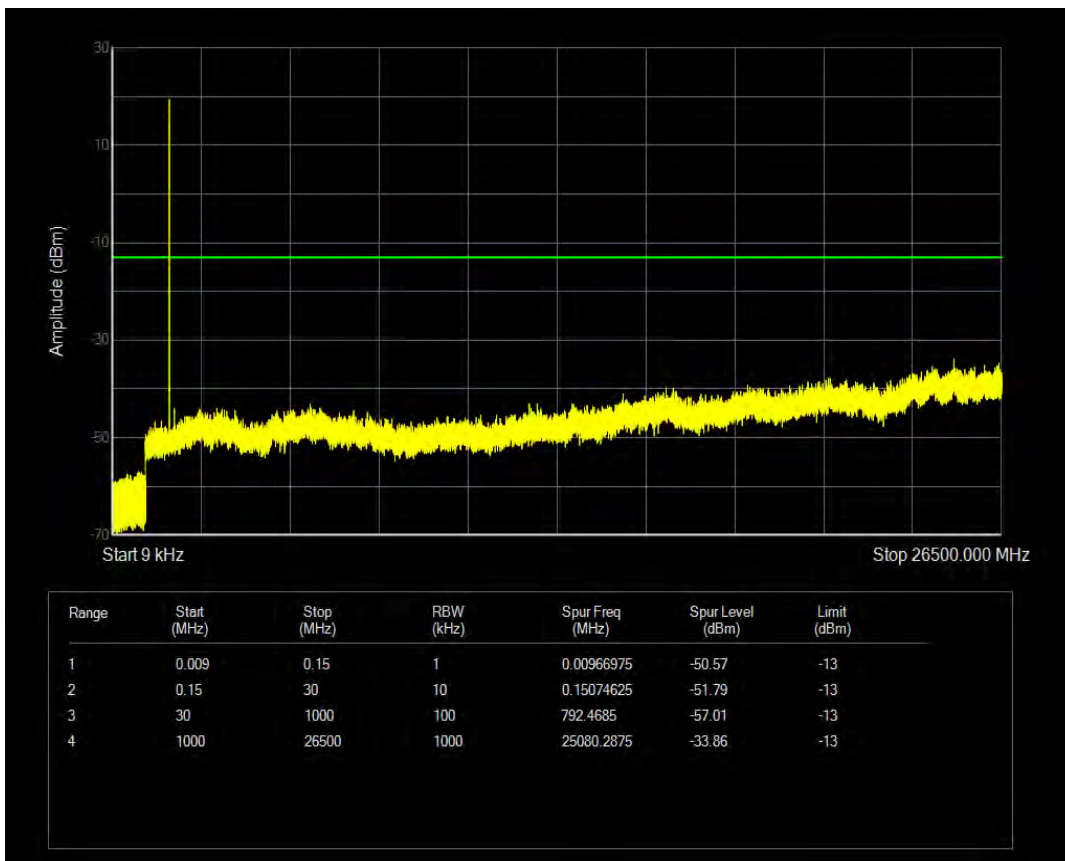

Band66 16QAM BW=5MHz Channel=131997 RB Size=6 Position=#0 NB Index=0