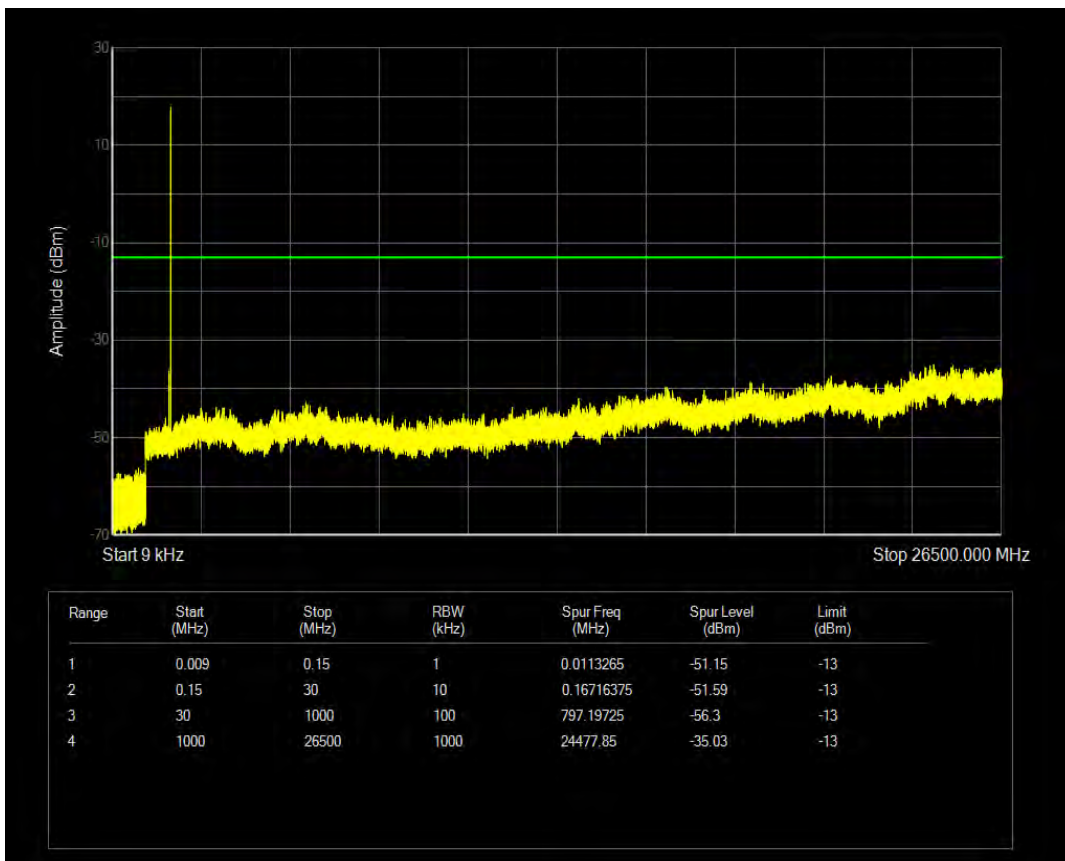

Band4 16QAM BW=3MHz Channel=20385 RB Size=6 Position=#0 NB Index=0