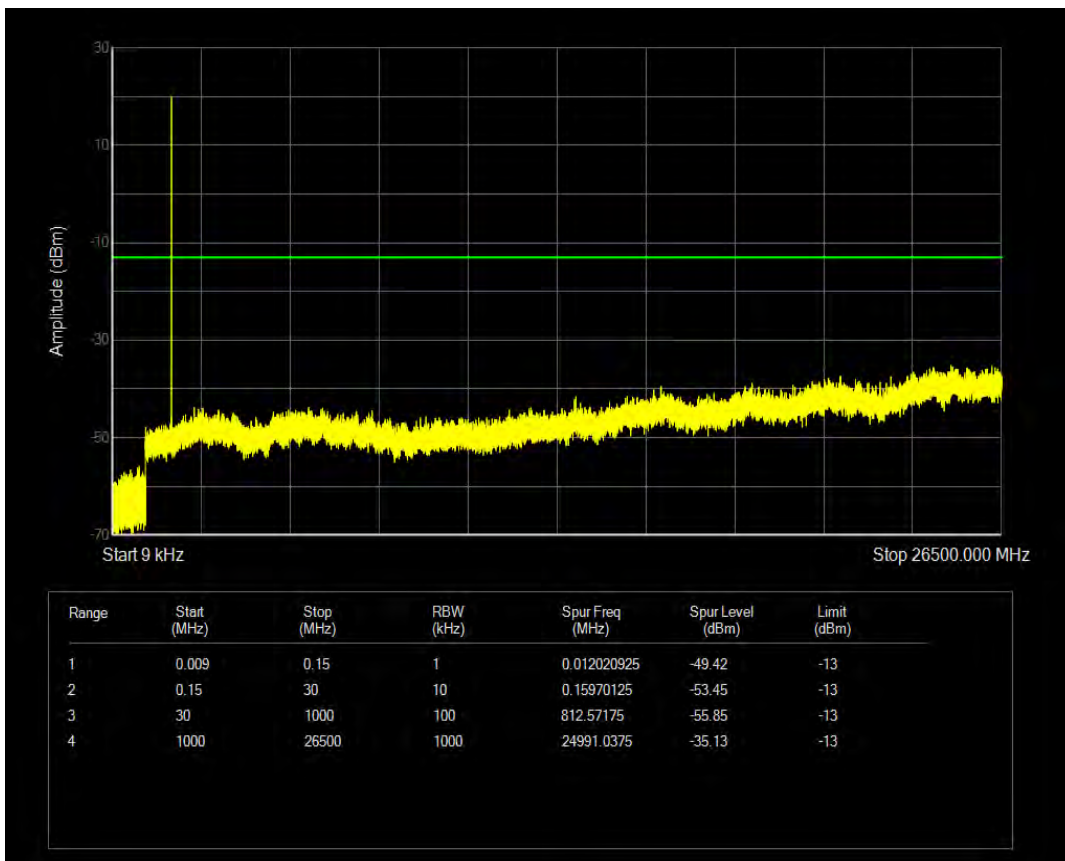

Band66 16QAM BW=5MHz Channel=132647 RB Size=6 Position=#0 NB Index=0