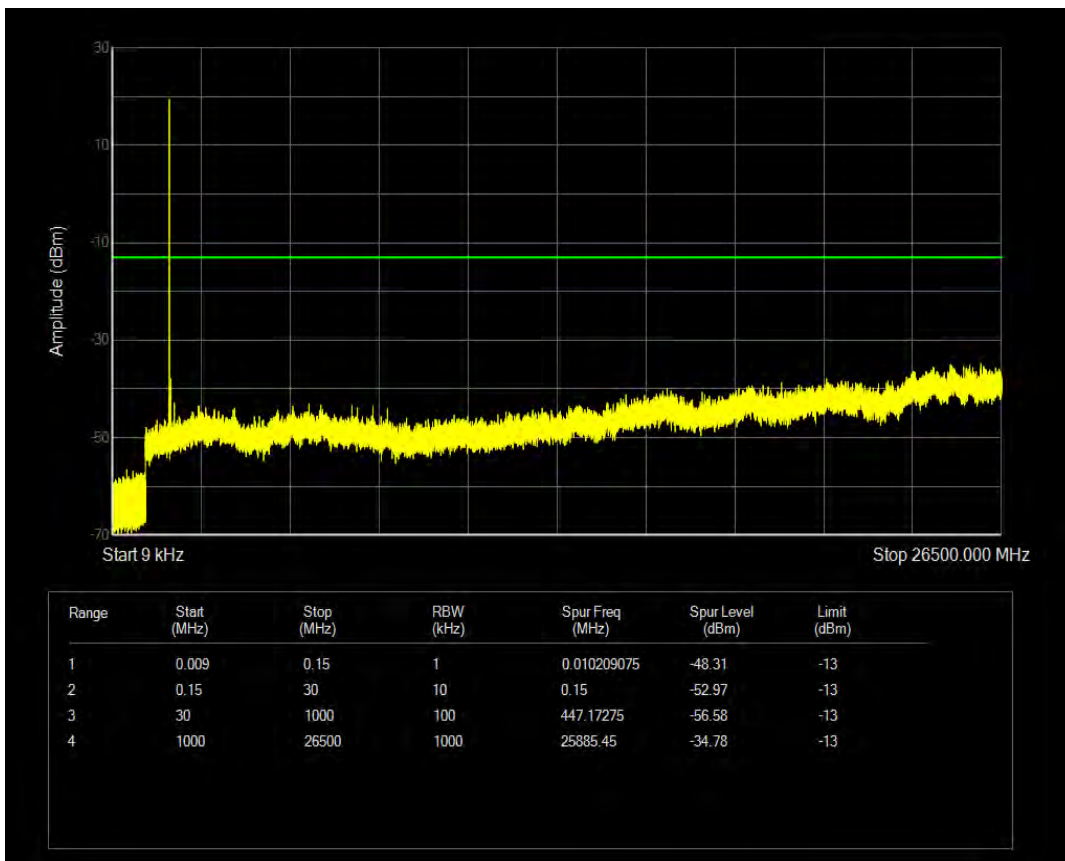

Band4 16QAM BW=5MHz Channel=19975 RB Size=6 Position=#0 NB Index=0