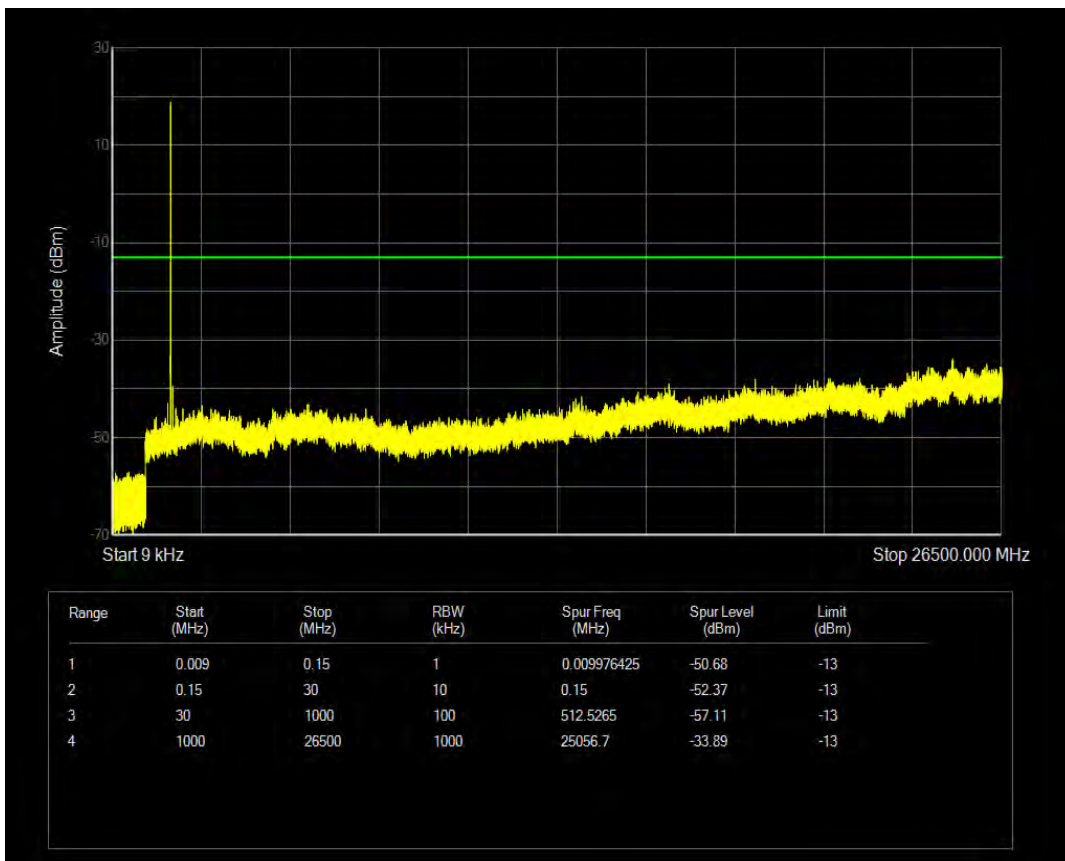

Band4 16QAM BW=5MHz Channel=20375 RB Size=6 Position=#0 NB Index=0