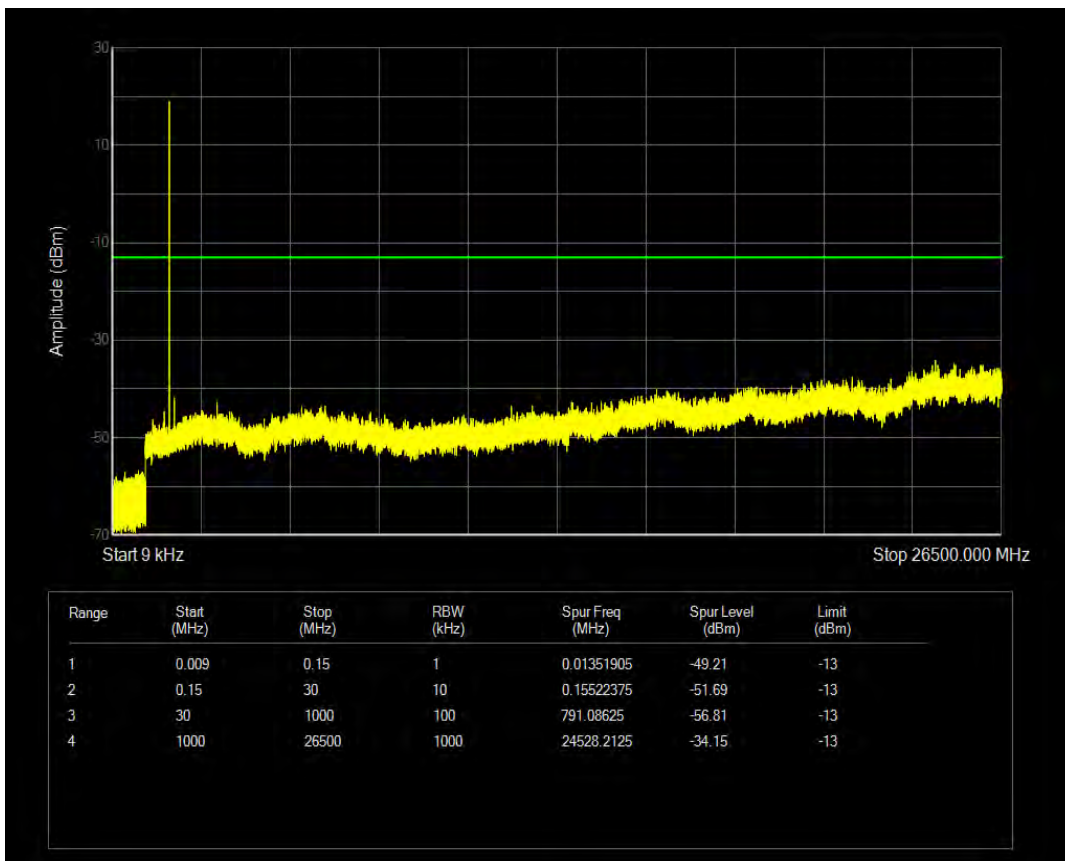

Band4 QPSK BW=1.4MHz Channel=19957 RB Size=6 Position=#0 NB Index=0