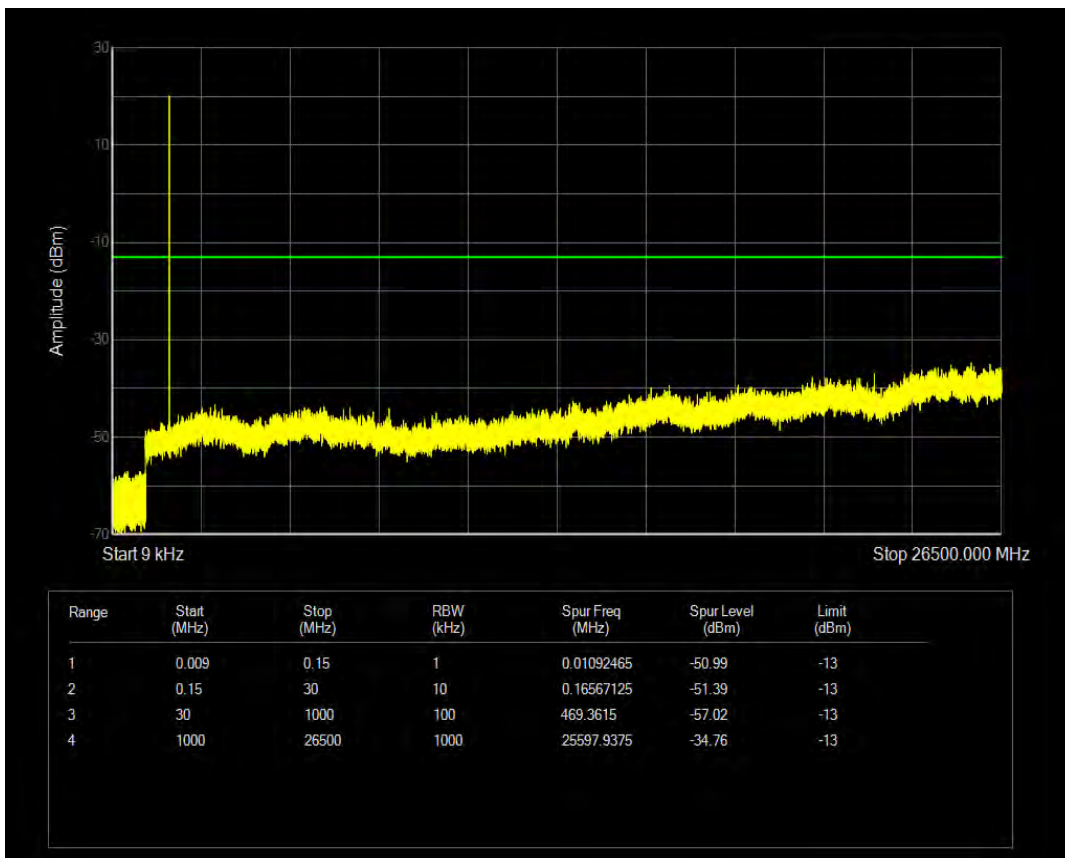

Band66 16QAM BW=5MHz Channel=131997 RB Size=1 Position=#0 NB Index=0