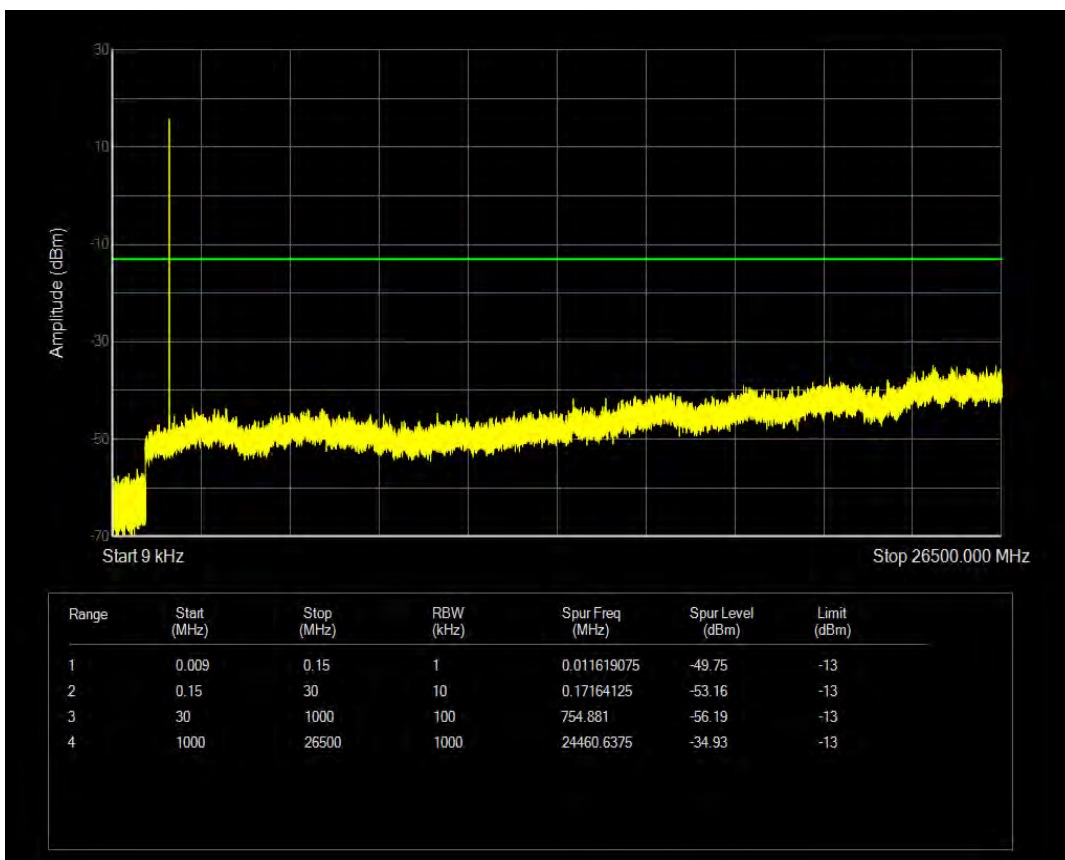

Band4 QPSK BW=1.4MHz Channel=19957 RB Size=1 Position=#0 NB Index=0