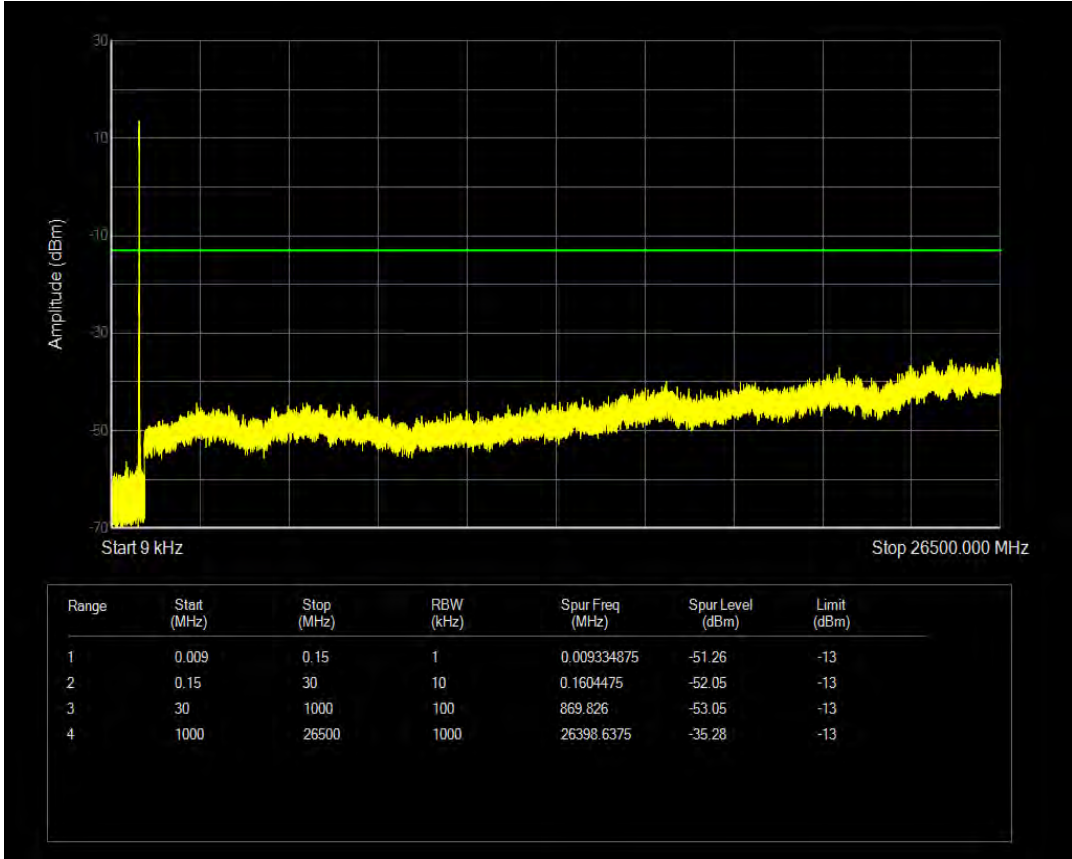

Band5 16QAM BW=5MHz Channel=20625 RB Size=6 Position=#0 NB Index=0