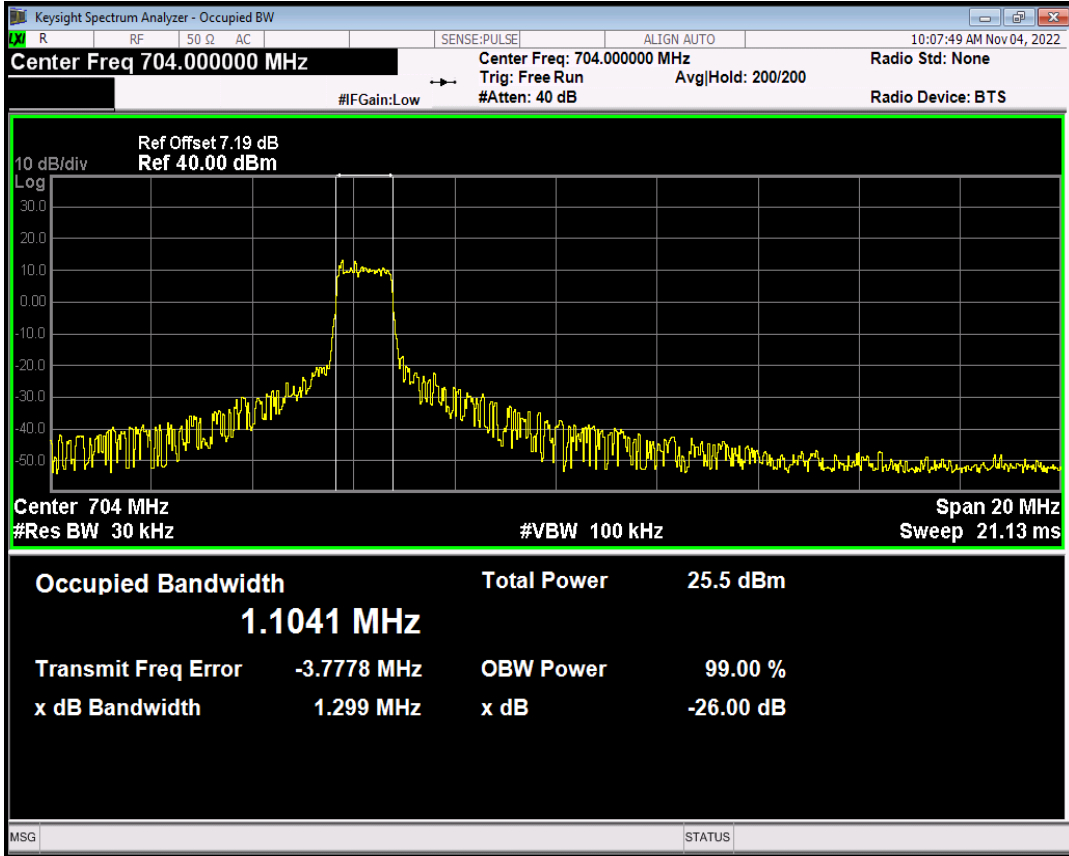

Band12 QPSK BW=10MHz Channel=23095 RB Size=6 Position=#0 NB Index=0