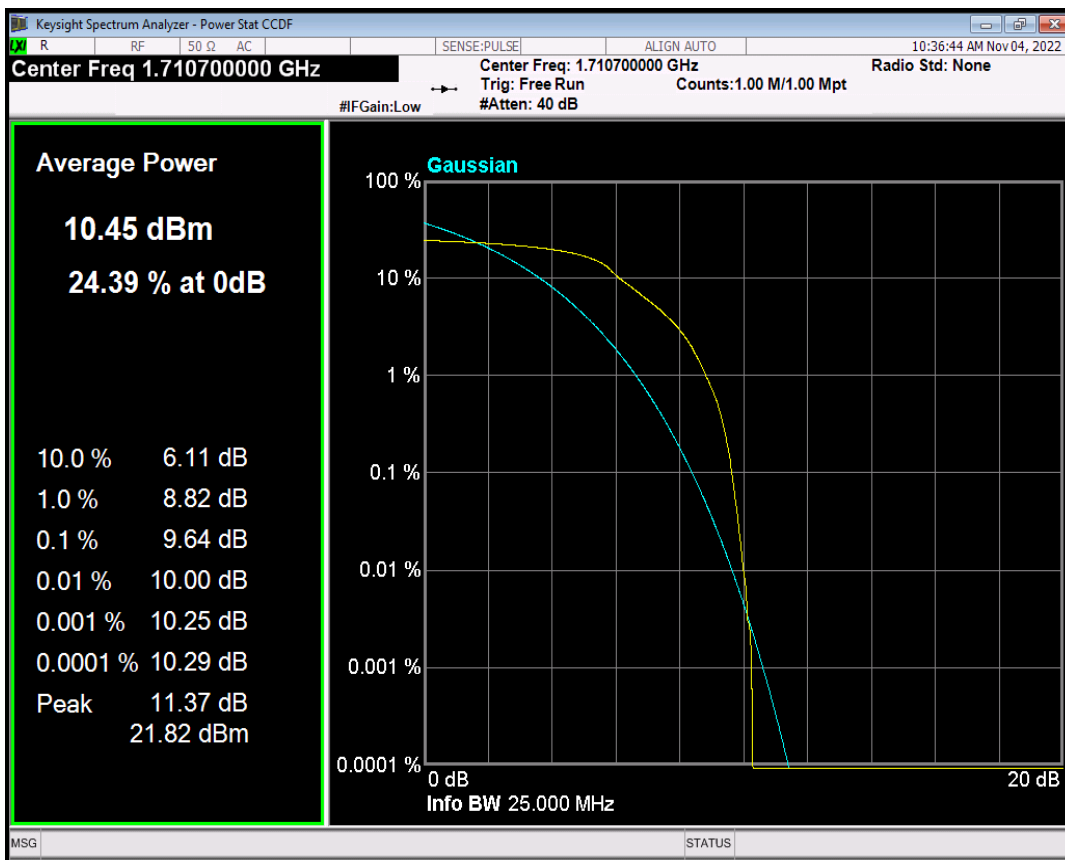

Band66 QPSK BW=1.4MHz Channel=131979 RB Size=6 Position=#0 NB Index=0