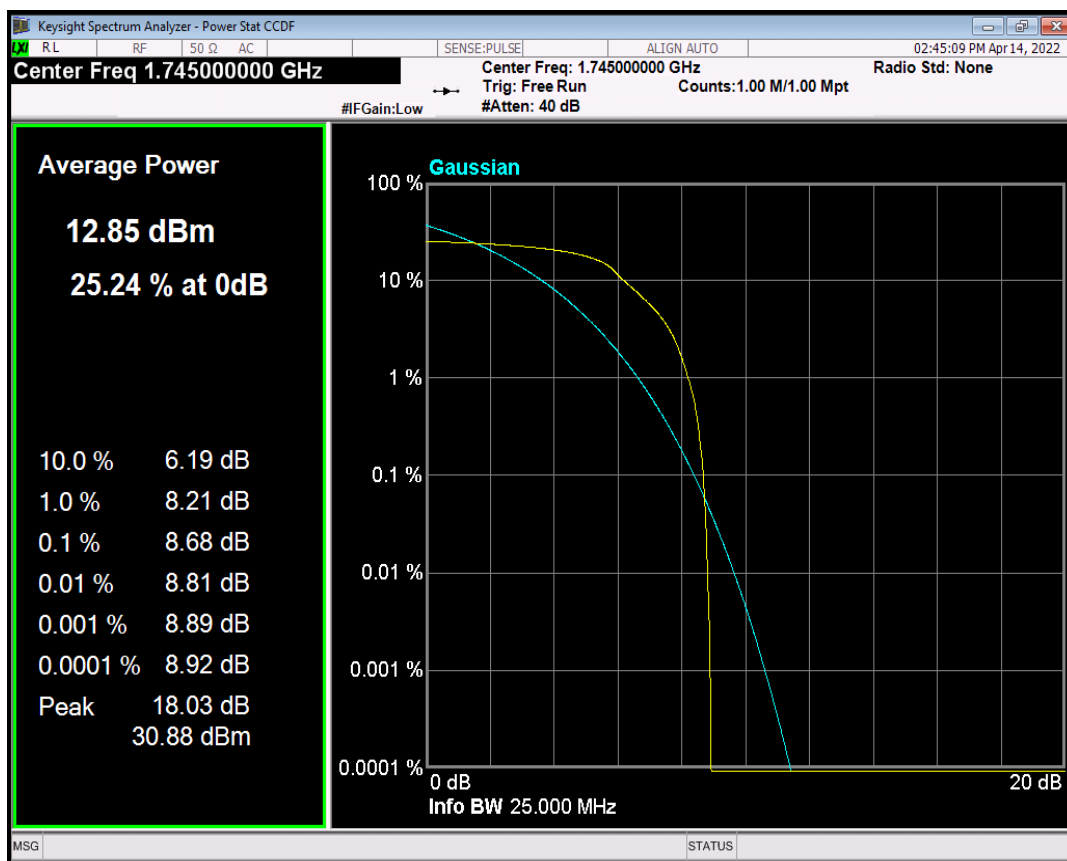

Band66 16QAM BW=20MHz Channel=132322 RB Size=6 Position=#0 NB Index=0

04 Occupied bandwidth

Band	Bandwidth (MHz)	UL Channel	RB Size	RB Position	NB Index	Modulation	99% OBW (MHz)	-26dB EBW (MHz)	Verdict
Band12	1.4	23017	6	#0	0	QPSK	1.085484457	1.281	PASS
Band12	1.4	23017	5	#0	0	16QAM	0.9275818159	1.145	PASS
Band12	1.4	23095	6	#0	0	QPSK	1.091949974	1.255	PASS
Band12	1.4	23095	6	#0	0	16QAM	1.094399608	1.292	PASS
Band12	1.4	23173	6	#0	0	QPSK	1.09795863	1.294	PASS
Band12	1.4	23173	5	#0	0	16QAM	0.9268677924	1.169	PASS
Band12	3	23025	6	#0	0	QPSK	1.090336574	1.248	PASS
Band12	3	23025	5	#0	0	16QAM	0.9249111654	1.256	PASS
Band12	3	23095	6	#0	0	QPSK	1.093018432	1.273	PASS
Band12	3	23095	6	#0	0	16QAM	1.091395806	1.272	PASS
Band12	3	23165	6	#0	0	QPSK	1.091565848	1.267	PASS
Band12	3	23165	5	#0	0	16QAM	0.9246642243	1.137	PASS
Band12	5	23035	6	#0	0	QPSK	1.10416606	1.269	PASS
Band12	5	23035	5	#0	0	16QAM	0.9294056207	1.137	PASS
Band12	5	23095	6	#0	0	QPSK	1.09870223	1.276	PASS
Band12	5	23095	6	#0	0	16QAM	1.103486469	1.304	PASS
Band12	5	23155	6	#0	0	QPSK	1.095275506	1.292	PASS
Band12	5	23155	5	#0	0	16QAM	0.9282005985	1.121	PASS
Band12	10	23060	6	#0	0	QPSK	1.104123022	1.299	PASS