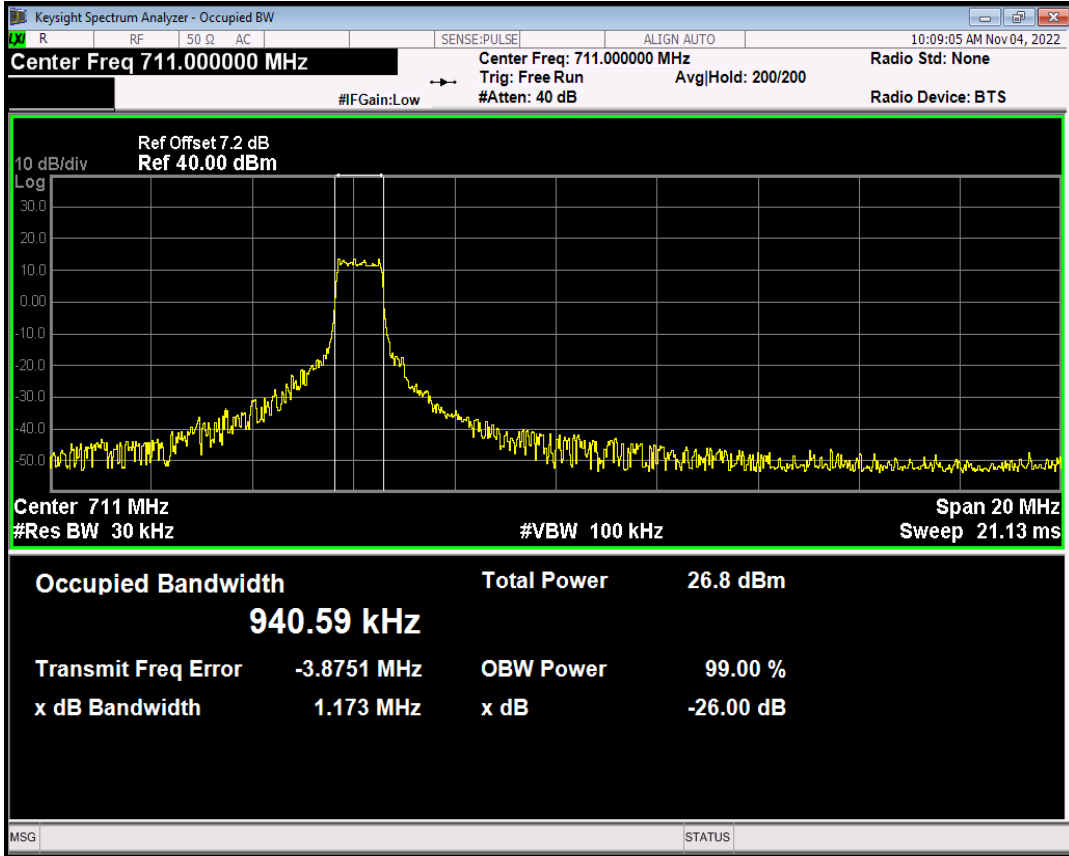

Band12 16QAM BW=3MHz Channel=23025 RB Size=5 Position=#0 NB Index=0