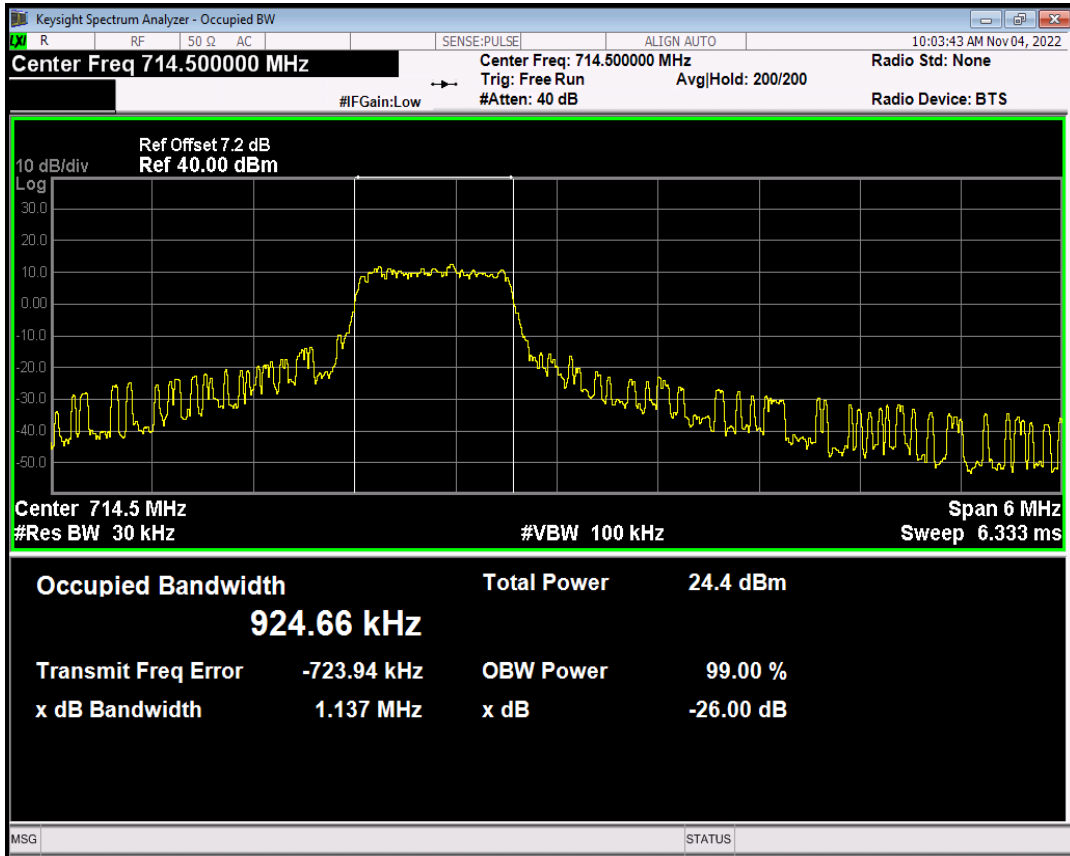

Band12 16QAM BW=5MHz Channel=23035 RB Size=5 Position=#0 NB Index=0