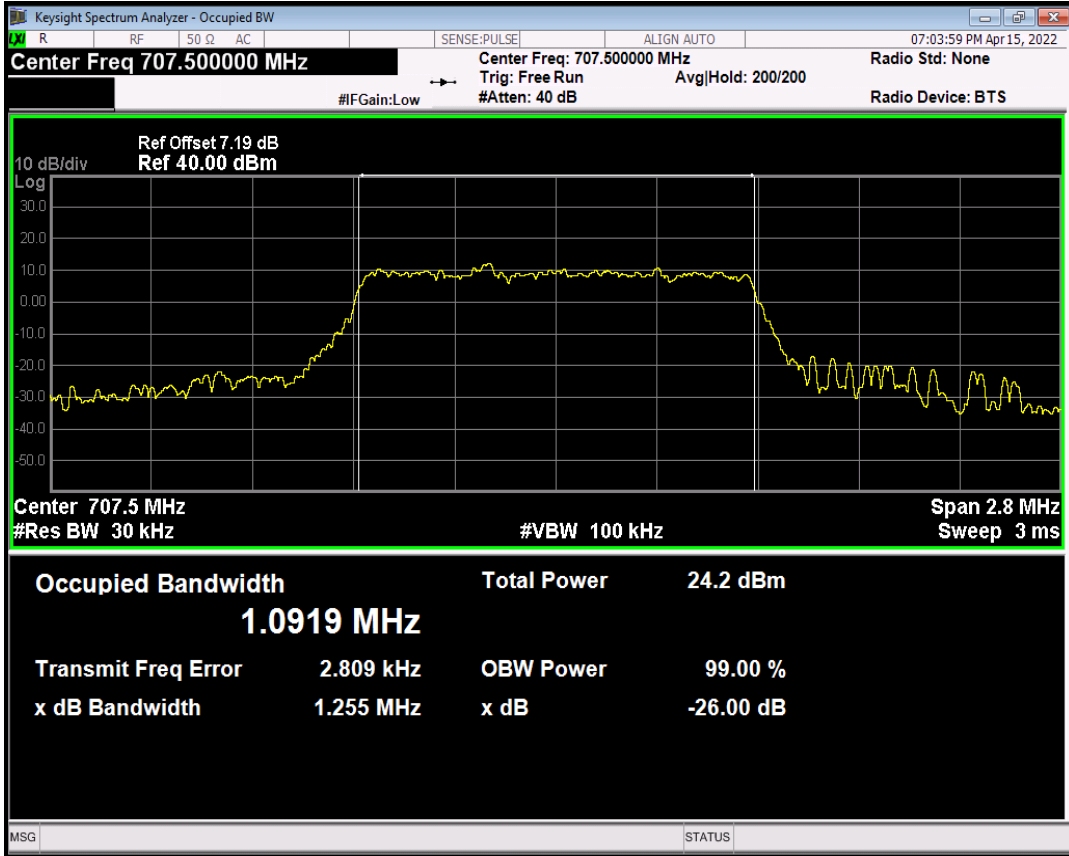

Band12 QPSK BW=1.4MHz Channel=23173 RB Size=6 Position=#0 NB Index=0