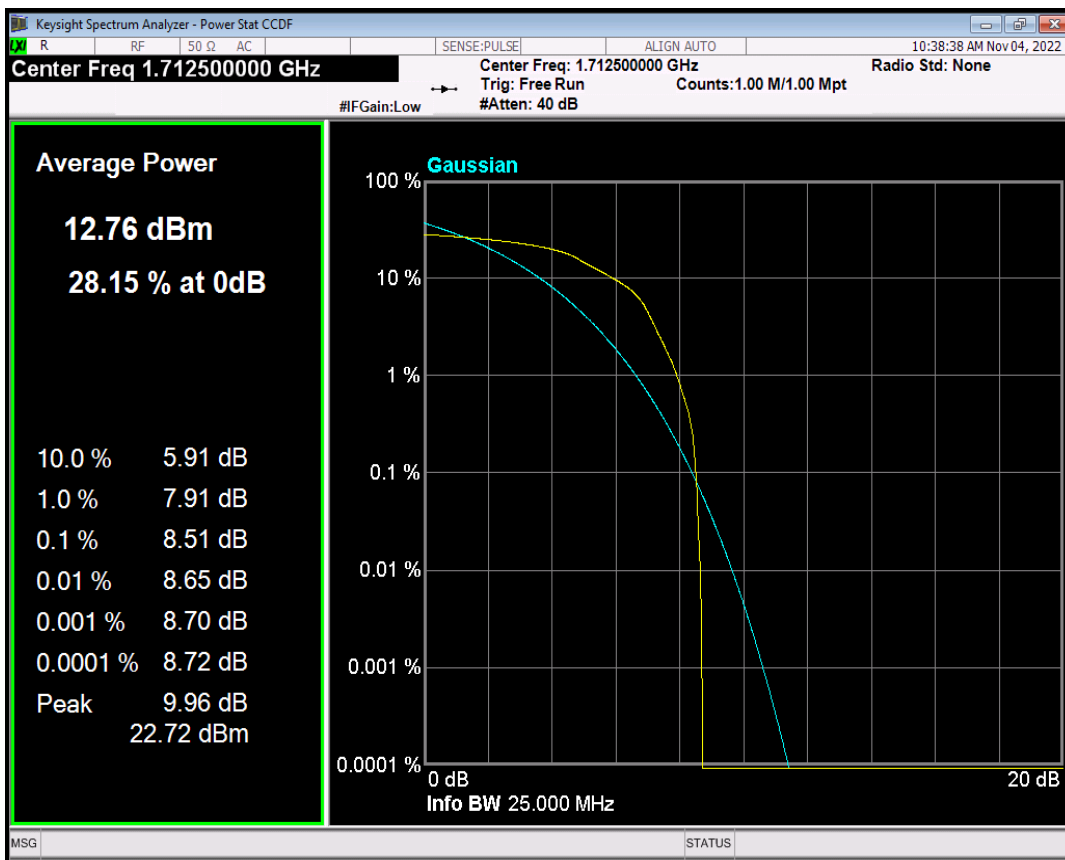

Band66 16QAM BW=5MHz Channel=131997 RB Size=5 Position=#0 NB Index=0