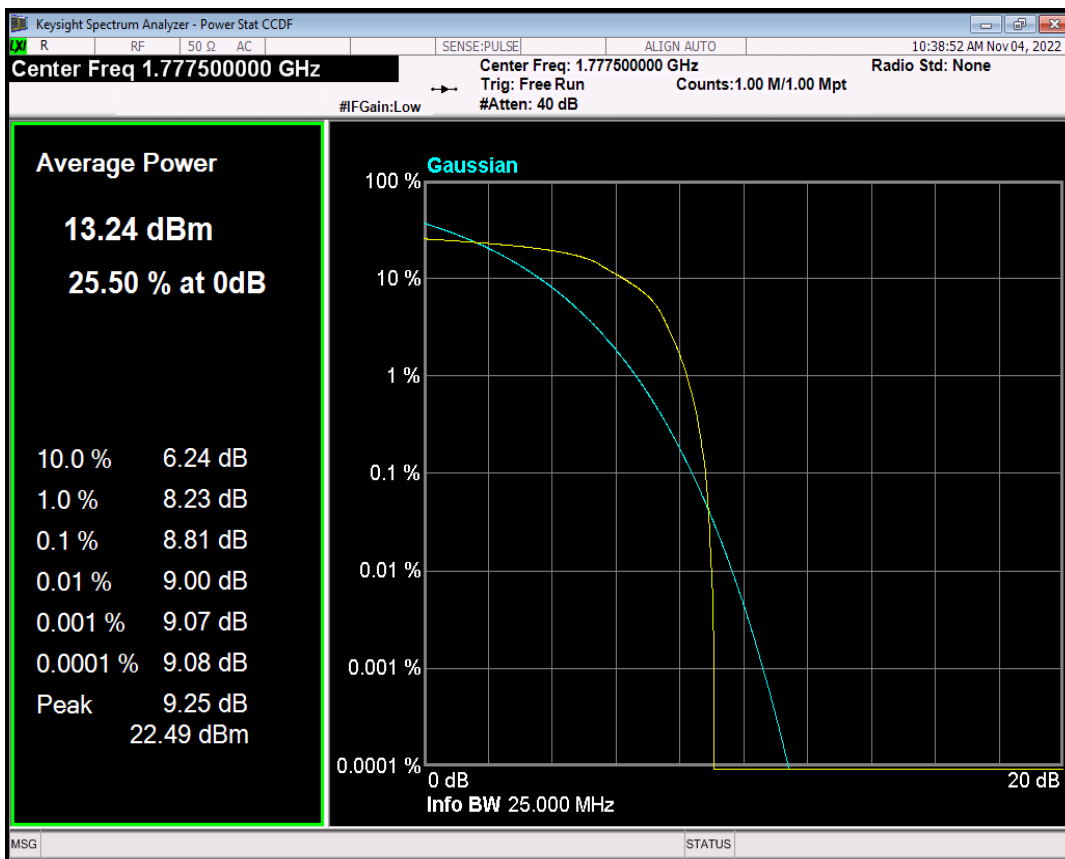

Band66 16QAM BW=5MHz Channel=132647 RB Size=5 Position=#0 NB Index=0