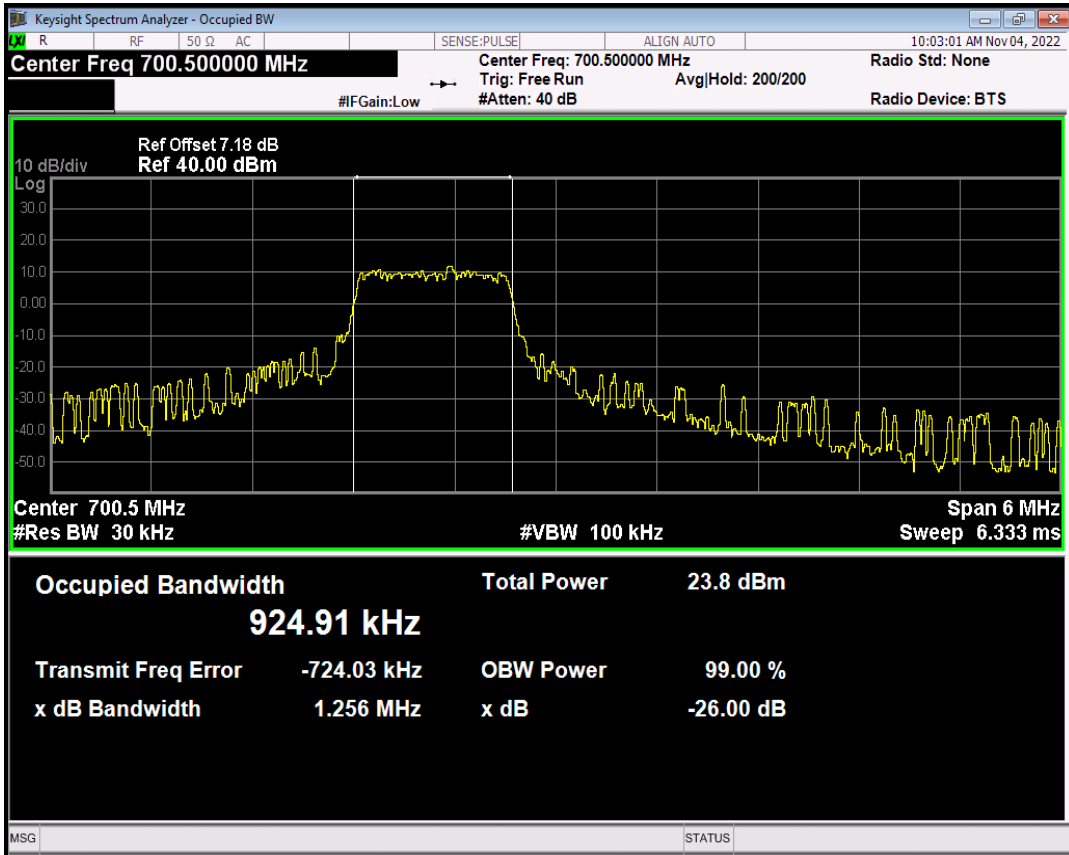

Band12 16QAM BW=3MHz Channel=23165 RB Size=5 Position=#0 NB Index=0