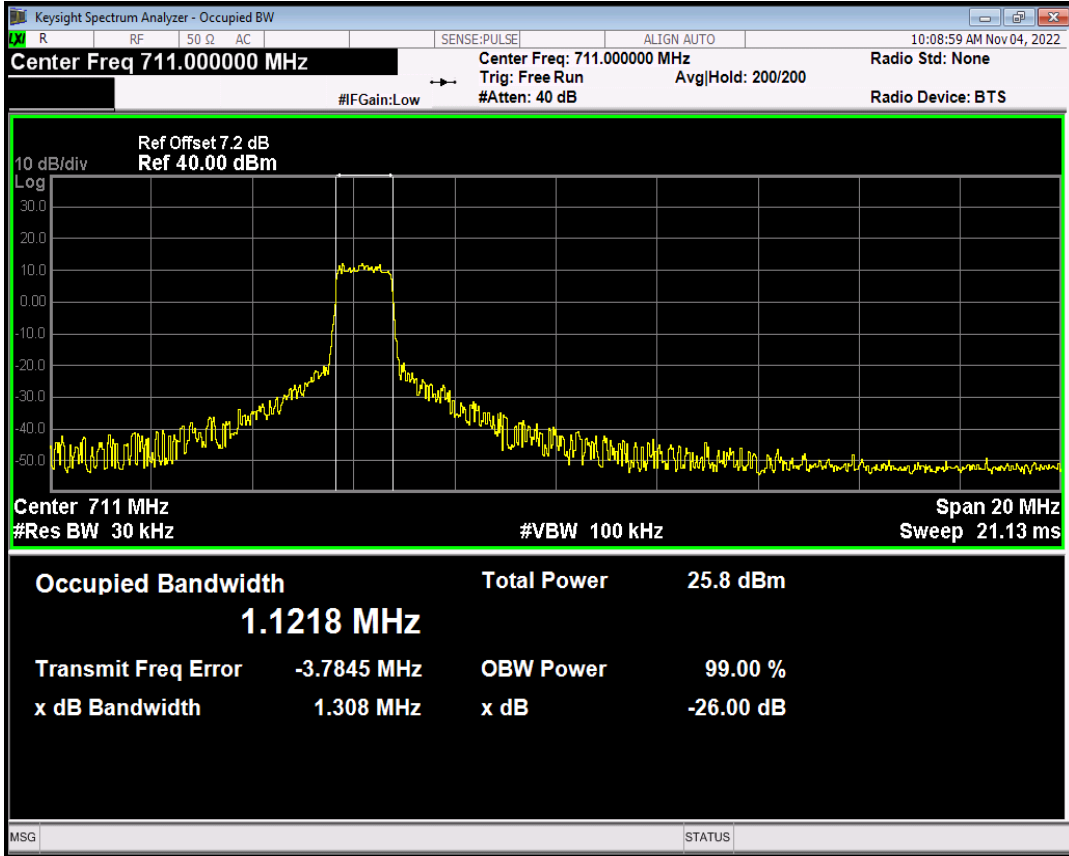

Band12 QPSK BW=3MHz Channel=23025 RB Size=6 Position=#0 NB Index=0