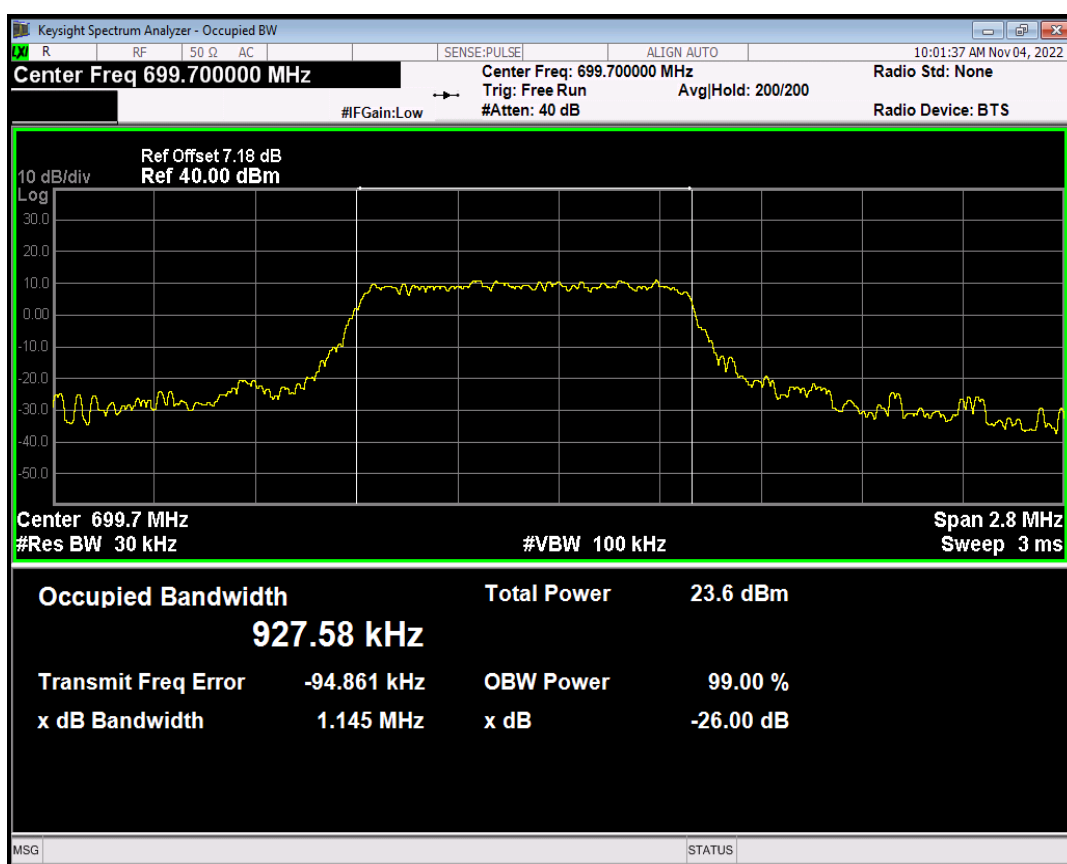

Report No:STS2208323W01_Appendix CAT-M

Band66	15	132047	5	#0	0	16QAM	0.9629483453	1.453	PASS
Band66	15	132322	6	#0	0	QPSK	1.136242437	1.379	PASS
Band66	15	132322	6	#0	0	16QAM	1.141201898	1.372	PASS
Band66	15	132597	6	#0	0	QPSK	1.129048305	1.647	PASS
Band66	15	132597	5	#0	0	16QAM	0.9673808316	1.227	PASS
Band66	20	132072	6	#0	0	QPSK	1.135444231	1.364	PASS
Band66	20	132072	5	#0	0	16QAM	0.9808858431	1.614	PASS
Band66	20	132322	6	#0	0	QPSK	1.133838659	1.637	PASS
Band66	20	132322	6	#0	0	16QAM	1.128609847	1.394	PASS
Band66	20	132572	6	#0	0	QPSK	1.115912651	1.351	PASS
Band66	20	132572	5	#0	0	16QAM	0.9821813898	1.304	PASS

Band12 16QAM BW=1.4MHz Channel=23017 RB Size=5 Position=#0 NB Index=0

Band12 16QAM BW=1.4MHz Channel=23173 RB Size=5 Position=#0 NB Index=0