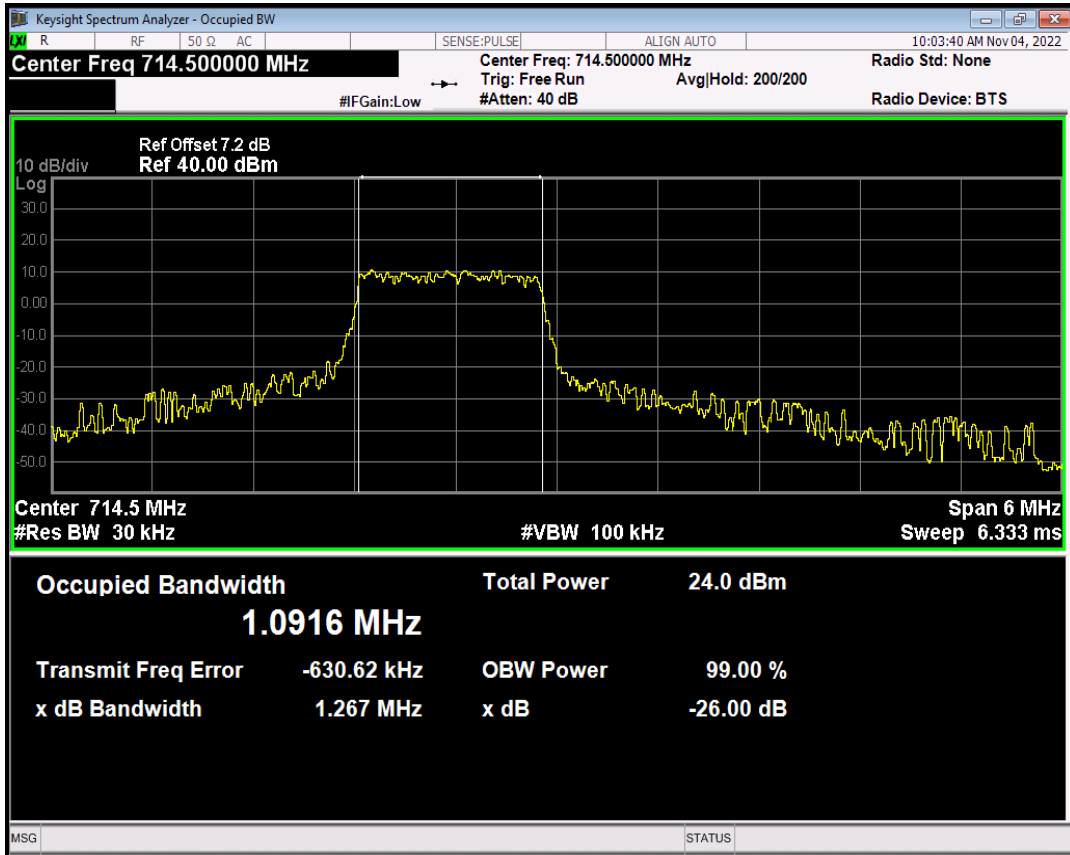

Band12 QPSK BW=5MHz Channel=23035 RB Size=6 Position=#0 NB Index=0