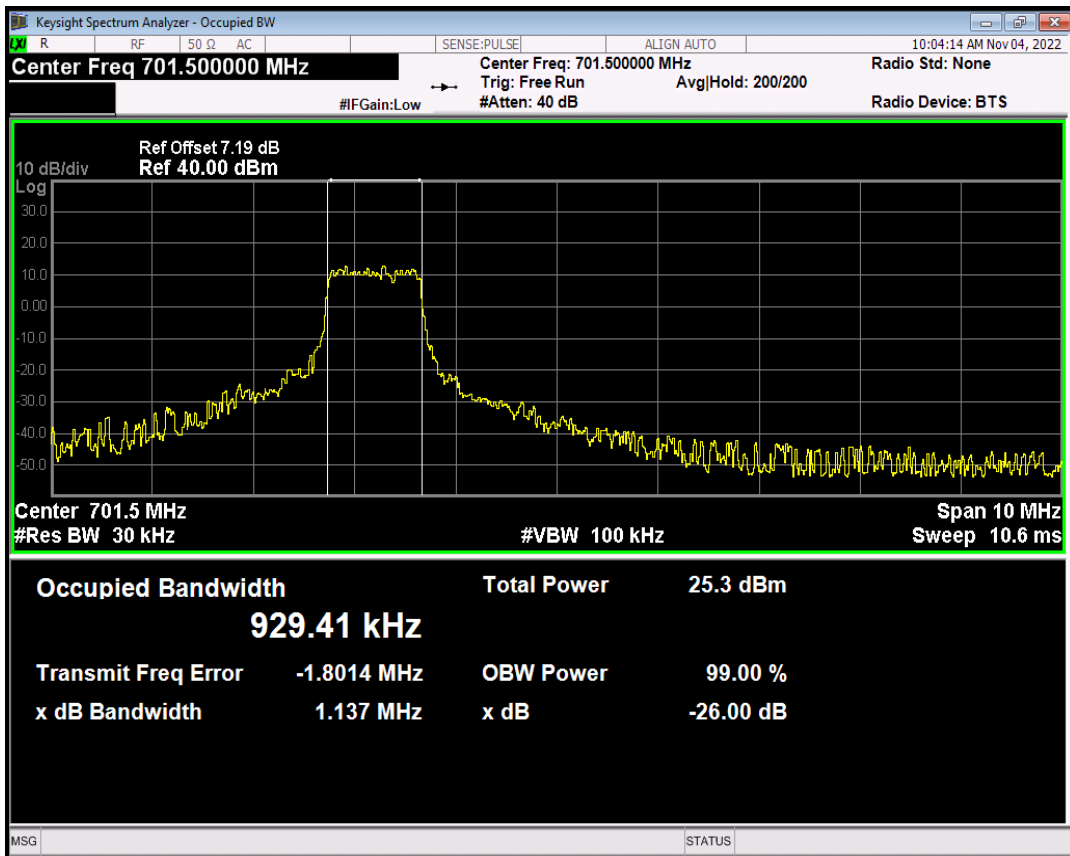

Band12 16QAM BW=5MHz Channel=23155 RB Size=5 Position=#0 NB Index=0