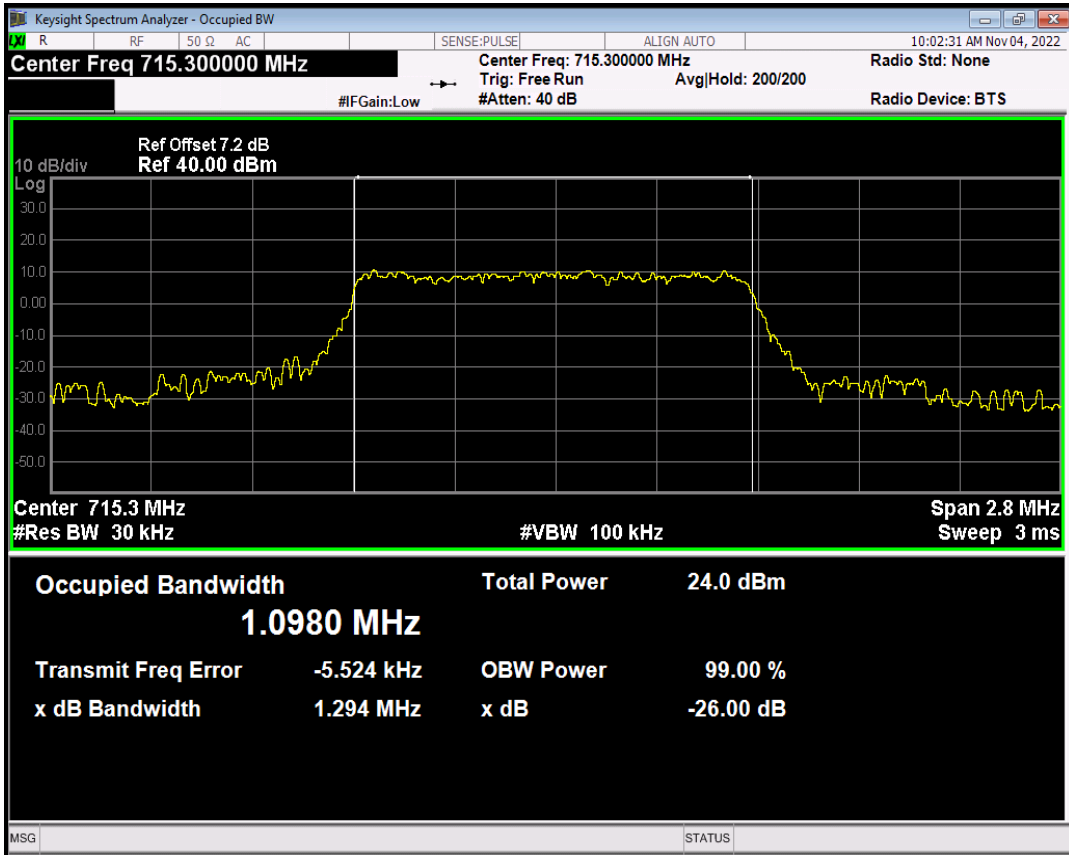

Band12 QPSK BW=10MHz Channel=23060 RB Size=6 Position=#0 NB Index=0