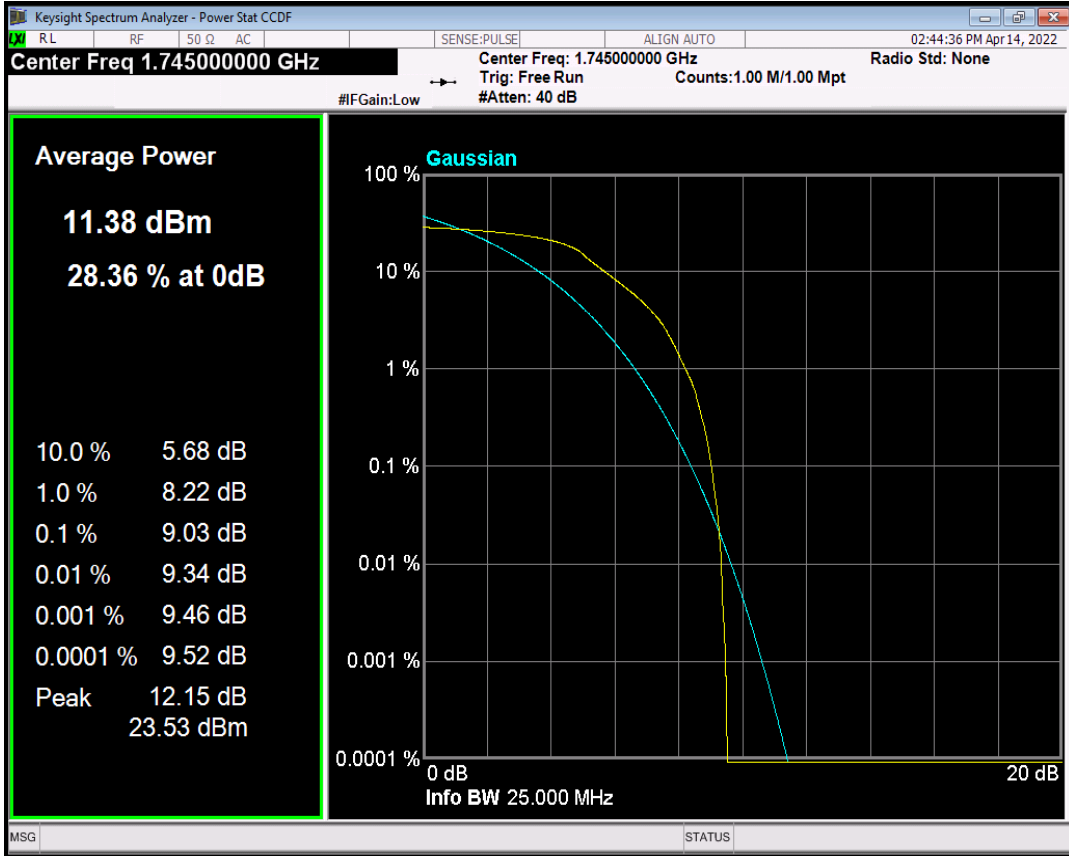

Band66 QPSK BW=1.4MHz Channel=132322 RB Size=6 Position=#0 NB Index=0