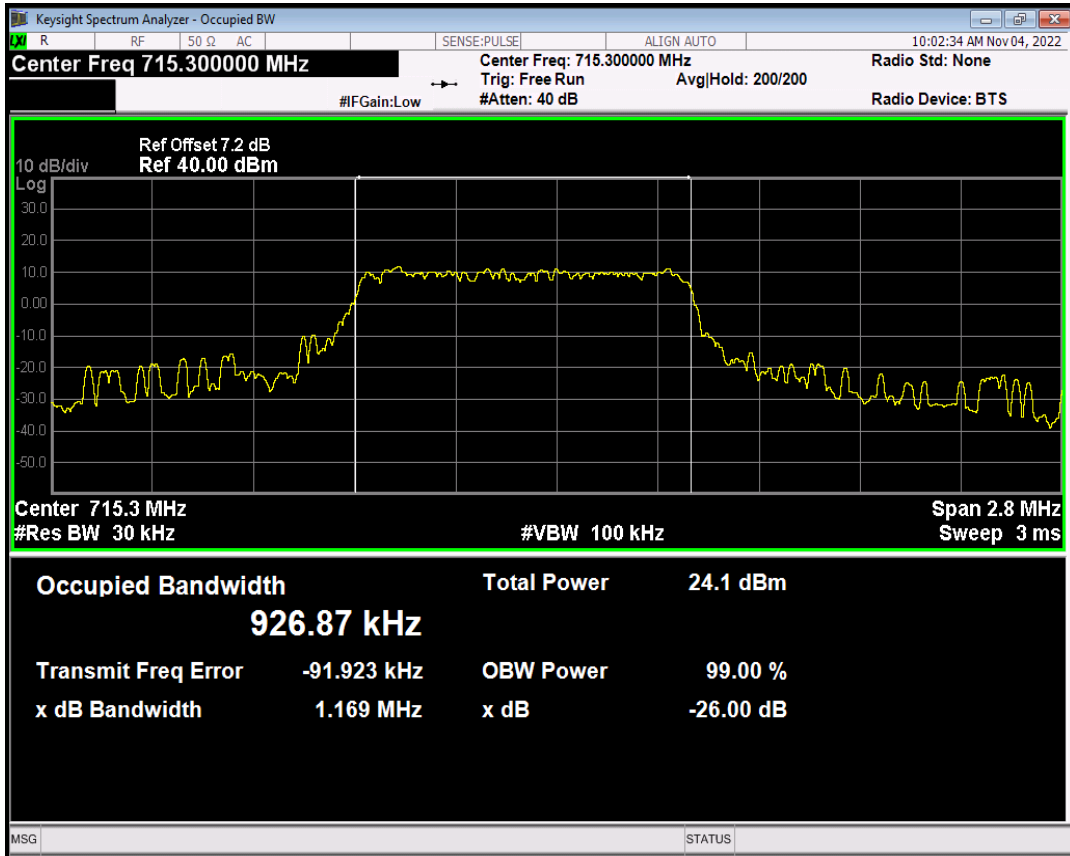

Band12 16QAM BW=10MHz Channel=23060 RB Size=5 Position=#0 NB Index=0