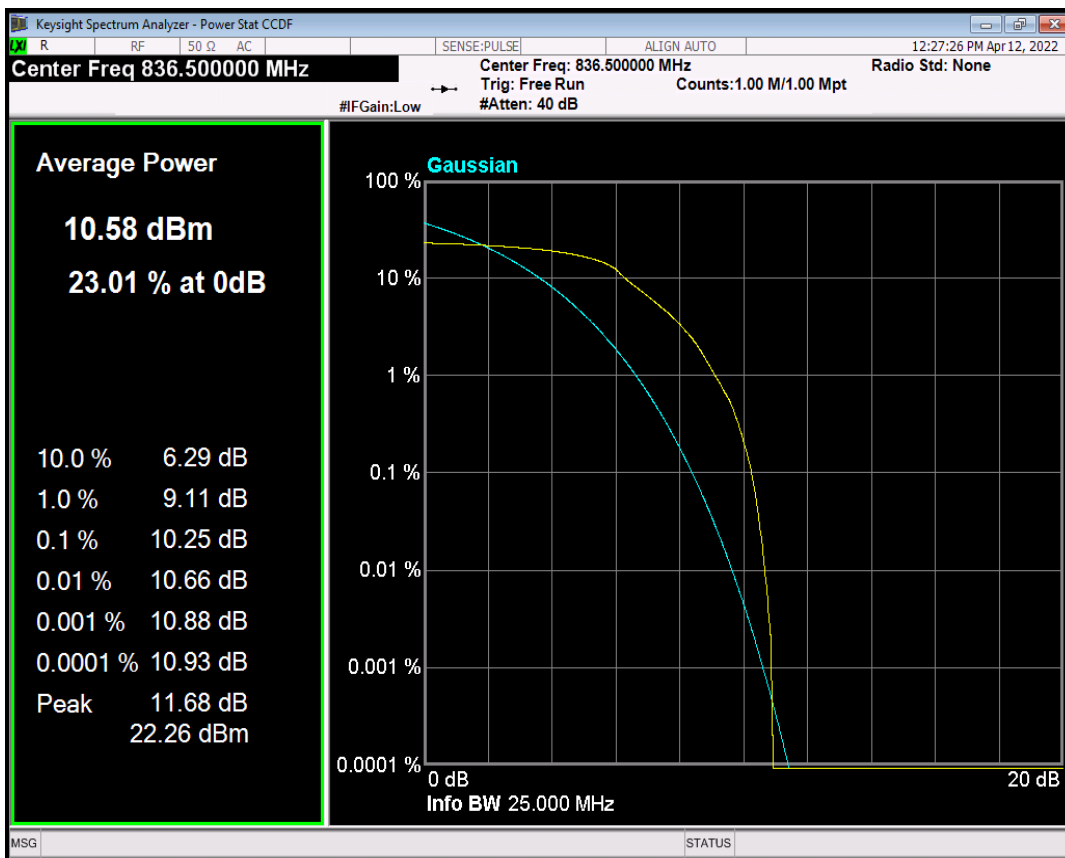

Band5 16QAM BW=5MHz Channel=20525 RB Size=6 Position=#0 NB Index=0