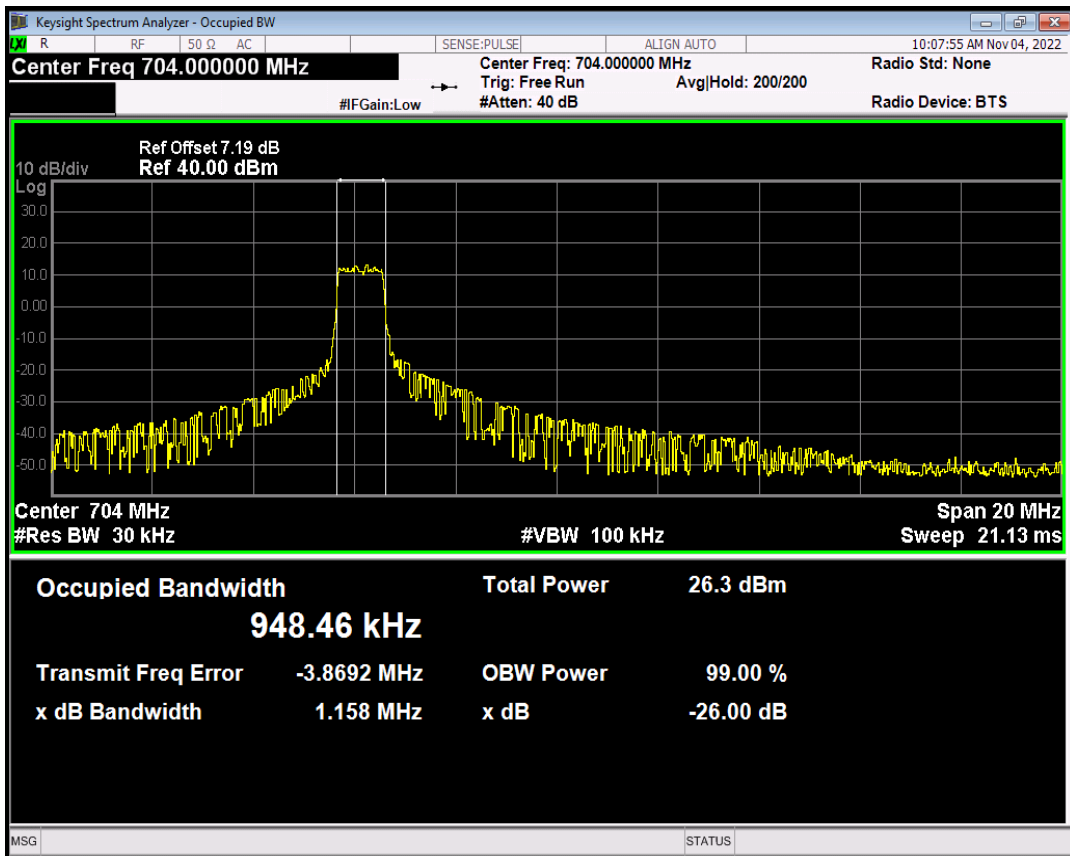

Band12 16QAM BW=1.4MHz Channel=23017 RB Size=5 Position=#0 NB Index=0

Band12 16QAM BW=1.4MHz Channel=23173 RB Size=5 Position=#0 NB Index=0

Band12 16QAM BW=10MHz Channel=23060 RB Size=5 Position=#0 NB Index=0