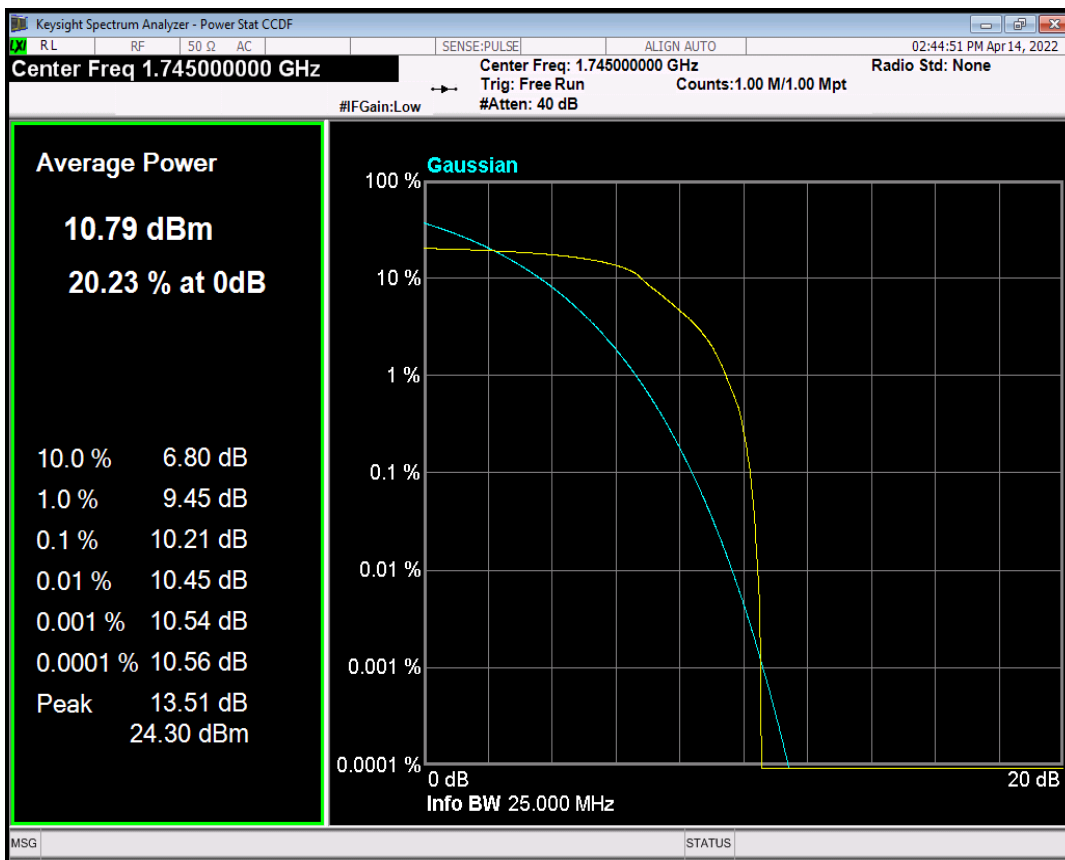

Band66 16QAM BW=5MHz Channel=132322 RB Size=6 Position=#0 NB Index=0