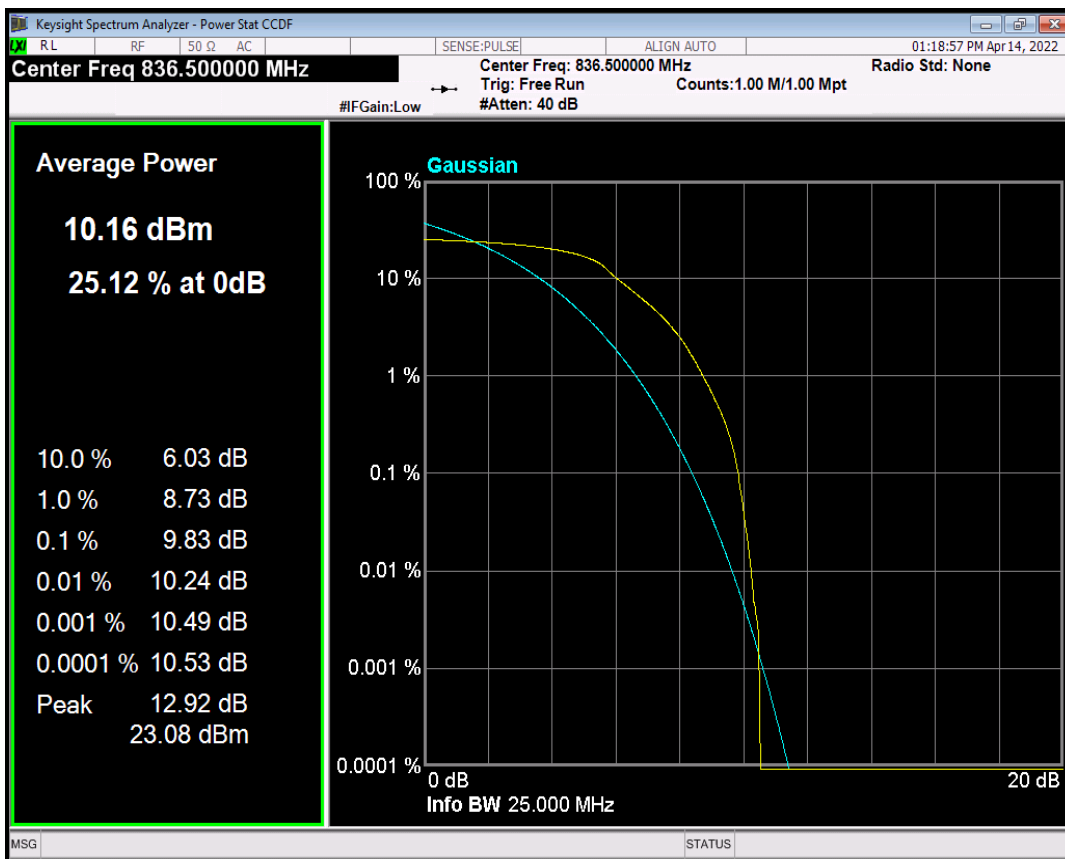

Band26(824-849) QPSK BW=1.4MHz Channel=26915 RB Size=6 Position=#0 NB Index=0

Band26(824-849) QPSK BW=1.4MHz Channel=27033 RB Size=6 Position=#0 NB Index=0