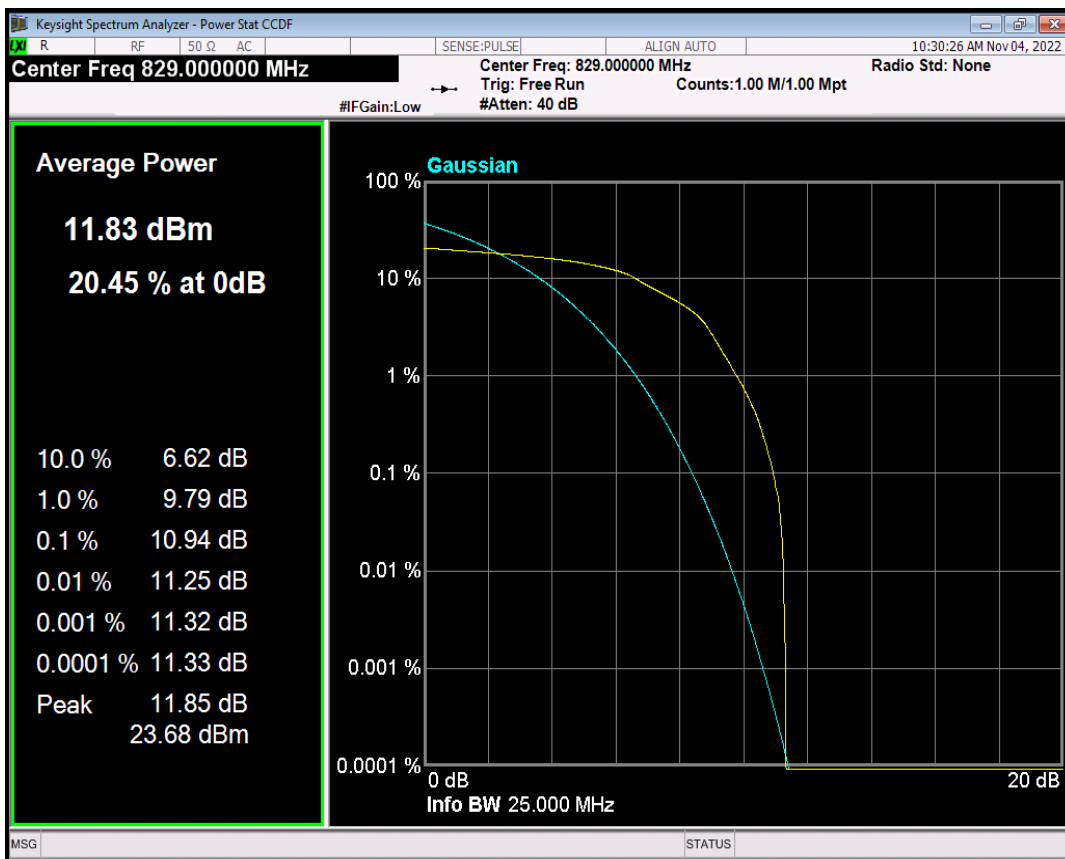

Band26(824-849) 16QAM BW=10MHz Channel=26840 RB Size=5 Position=#0 NB Index=0

Band26(824-849) 16QAM BW=10MHz Channel=26990 RB Size=5 Position=#0 NB Index=0