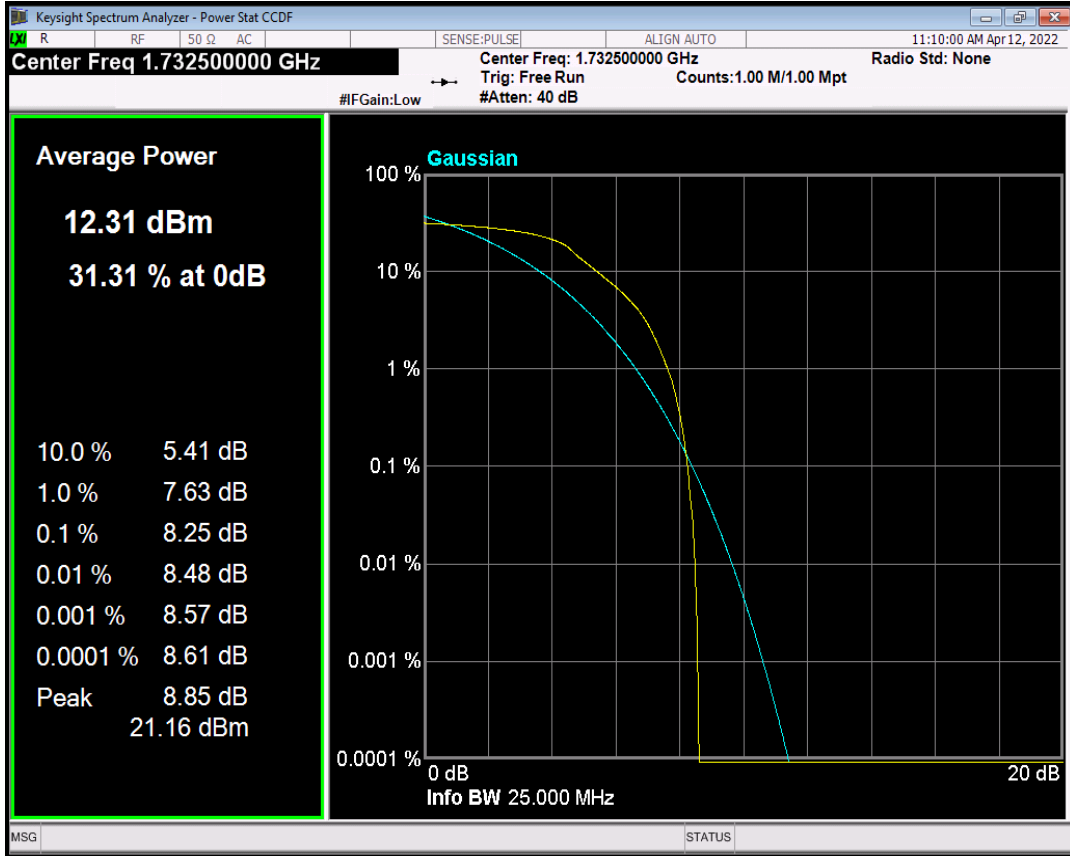

Band4 16QAM BW=3MHz Channel=20175 RB Size=6 Position=#0 NB Index=0

Band4 16QAM BW=5MHz Channel=20175 RB Size=6 Position=#0 NB Index=0