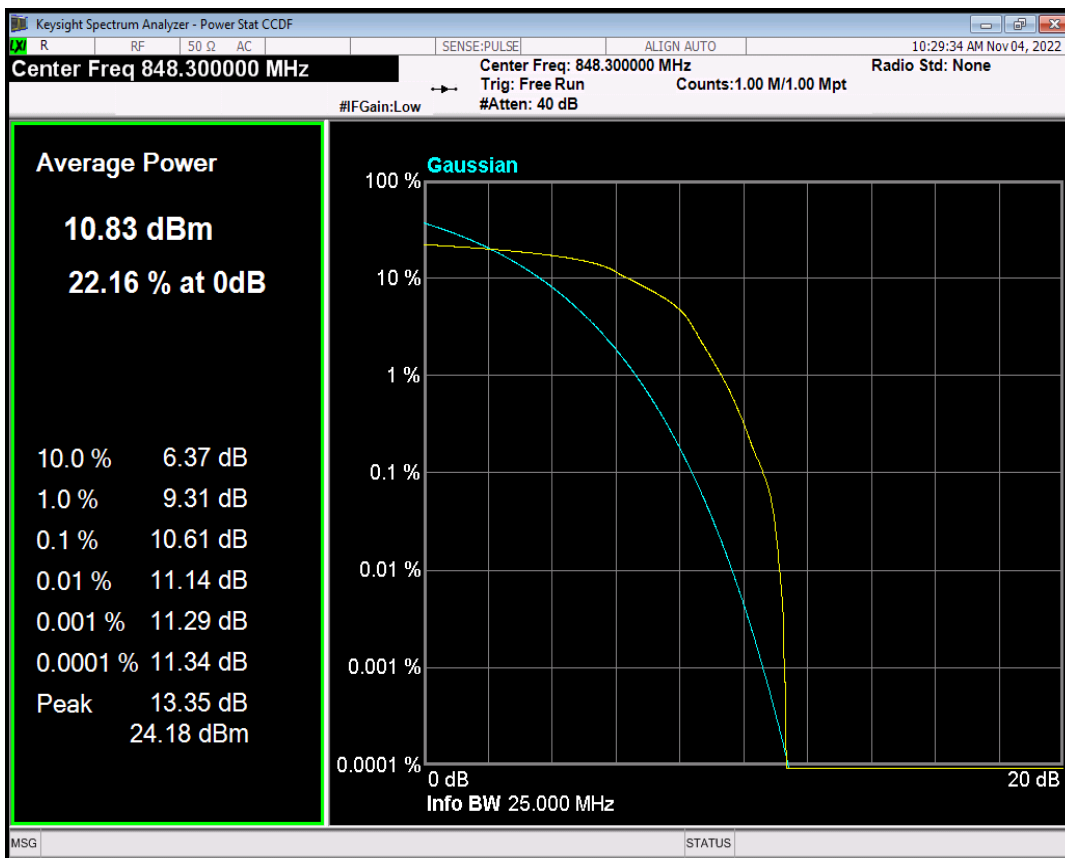

Band26(814-824) 16QAM BW=5MHz Channel=26740 RB Size=6 Position=#0 NB Index=0

Band26(824-849) 16QAM BW=1.4MHz Channel=26797 RB Size=5 Position=#0 NB Index=0

Band26(824-849) 16QAM BW=1.4MHz Channel=27033 RB Size=5 Position=#0 NB Index=0