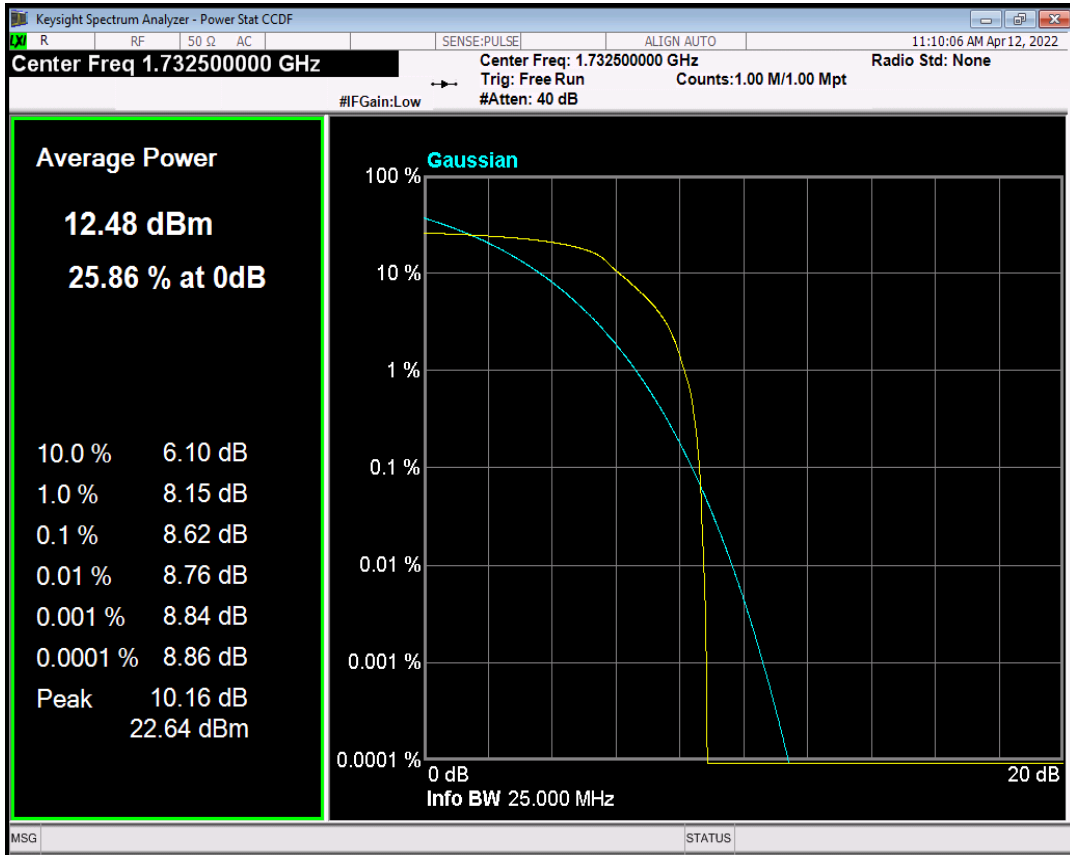

Band4 16QAM BW=1.4MHz Channel=20175 RB Size=6 Position=#0 NB Index=0

Band4 16QAM BW=3MHz Channel=20175 RB Size=6 Position=#0 NB Index=0

Band4 16QAM BW=5MHz Channel=20175 RB Size=6 Position=#0 NB Index=0