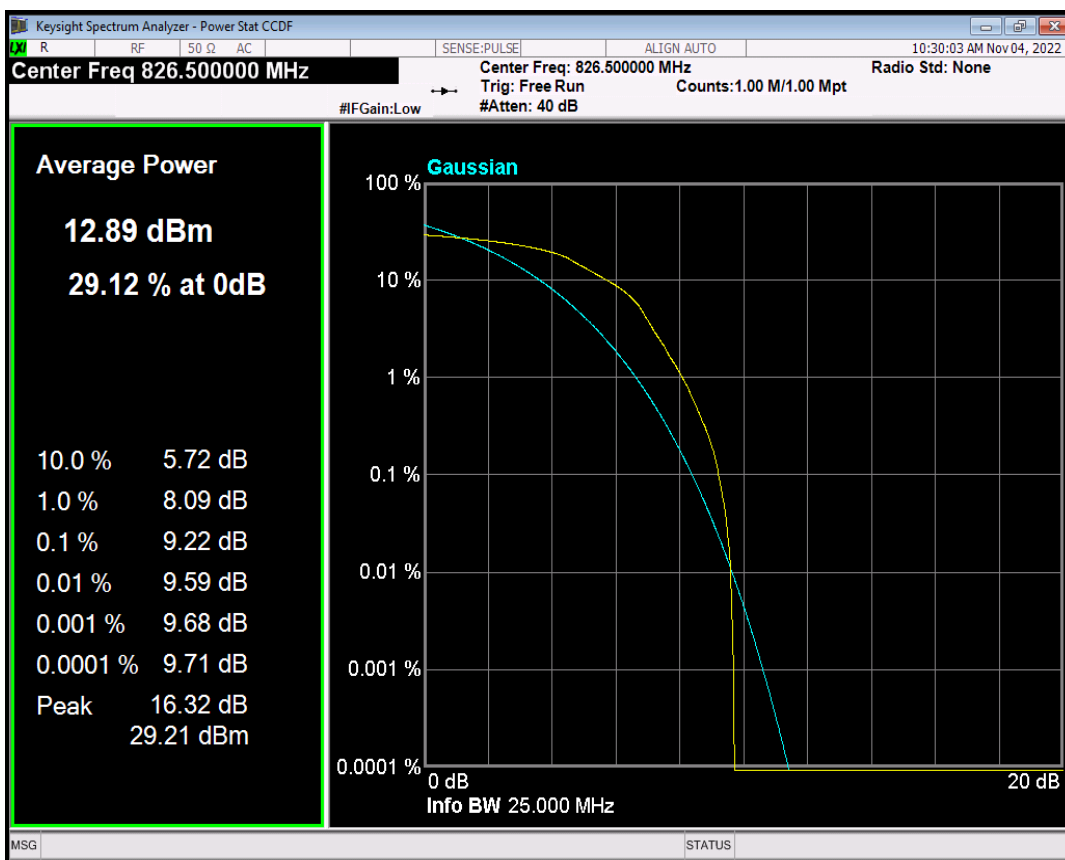

Band26(824-849) 16QAM BW=5MHz Channel=26815 RB Size=5 Position=#0 NB Index=0

Band26(824-849) 16QAM BW=5MHz Channel=27015 RB Size=5 Position=#0 NB Index=0