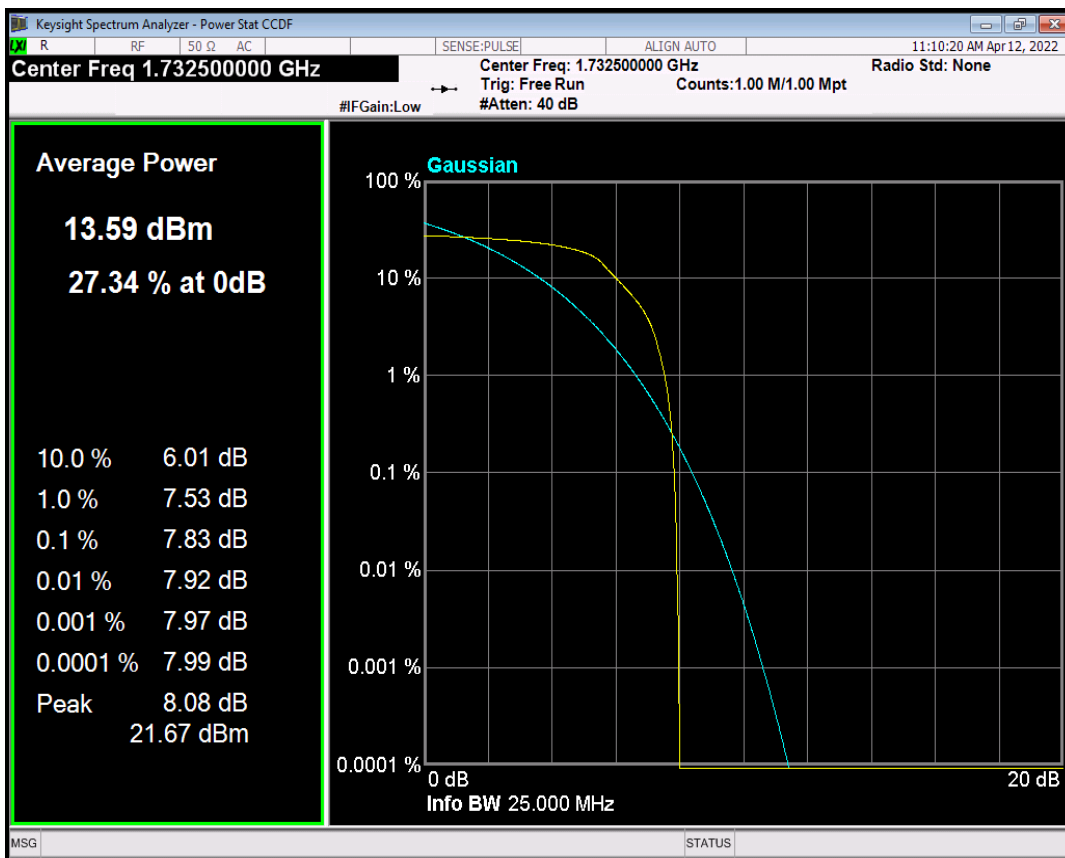

Band4 16QAM BW=15MHz Channel=20175 RB Size=6 Position=#0 NB Index=0

Band4 16QAM BW=20MHz Channel=20175 RB Size=6 Position=#0 NB Index=0