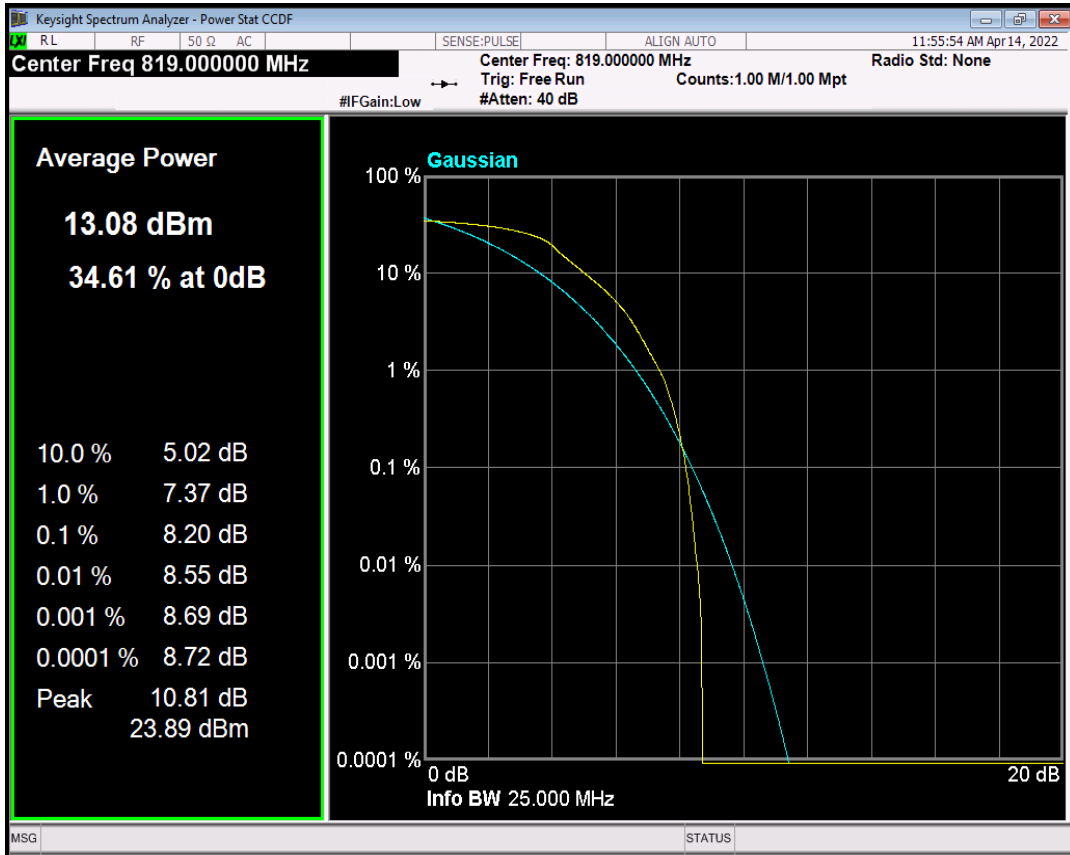

Band26(814-824) 16QAM BW=5MHz Channel=26740 RB Size=6 Position=#0 NB Index=0

Band26(824-849) 16QAM BW=1.4MHz Channel=26797 RB Size=5 Position=#0 NB Index=0

Band26(824-849) 16QAM BW=1.4MHz Channel=27033 RB Size=5 Position=#0 NB Index=0