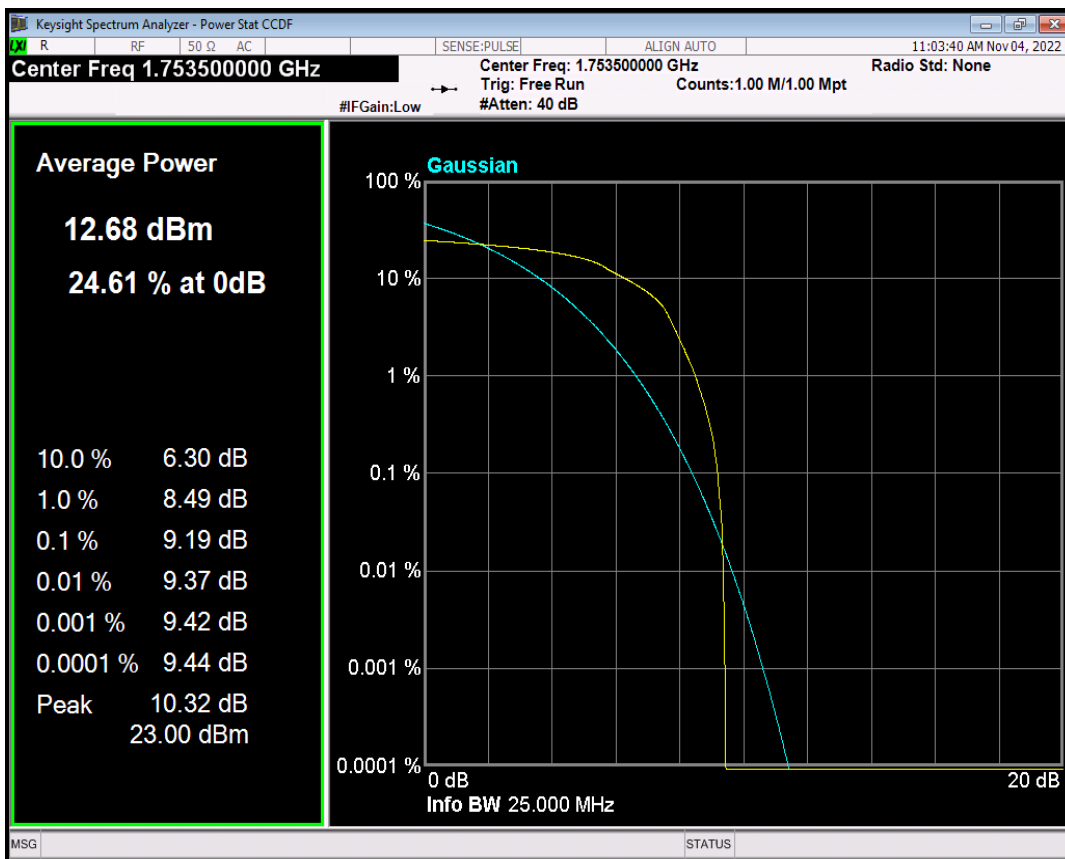

Band4 16QAM BW=3MHz Channel=20385 RB Size=5 Position=#0 NB Index=0

Band4 16QAM BW=5MHz Channel=19975 RB Size=5 Position=#0 NB Index=0