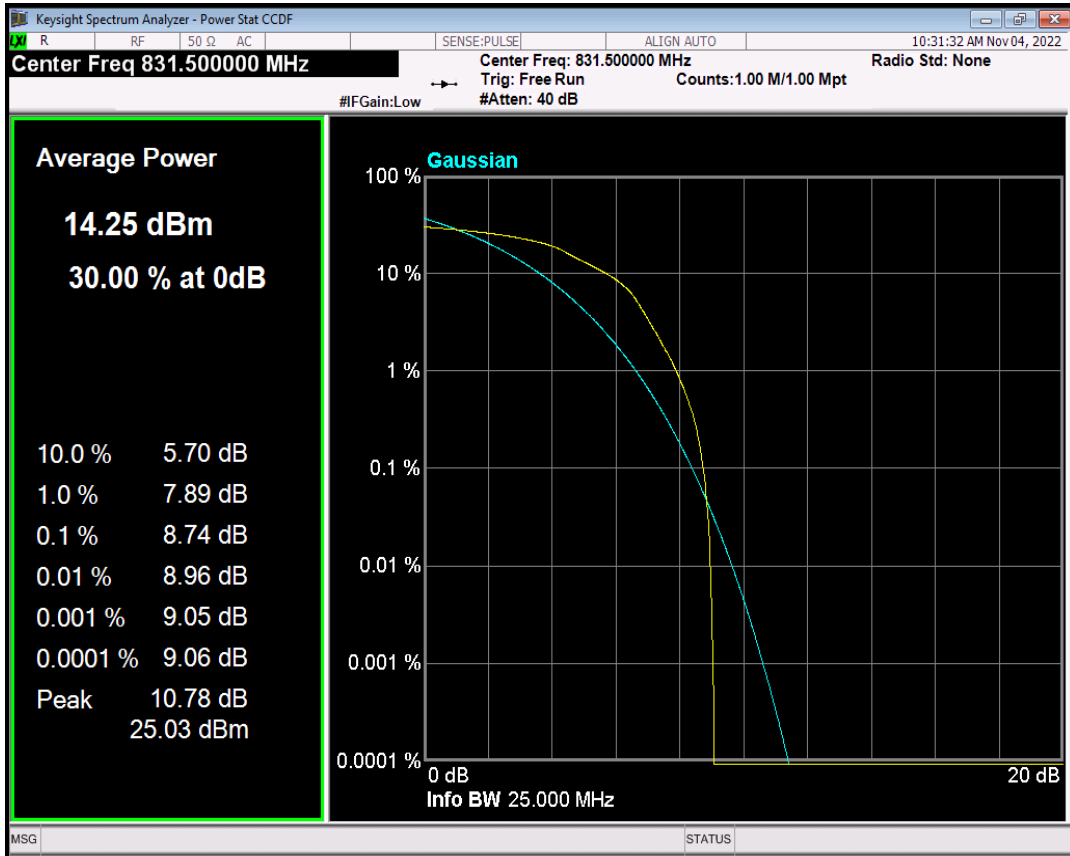

Band26(824-849) 16QAM BW=15MHz Channel=26865 RB Size=5 Position=#0 NB Index=0

Band26(824-849) 16QAM BW=15MHz Channel=26915 RB Size=5 Position=#0 NB Index=0