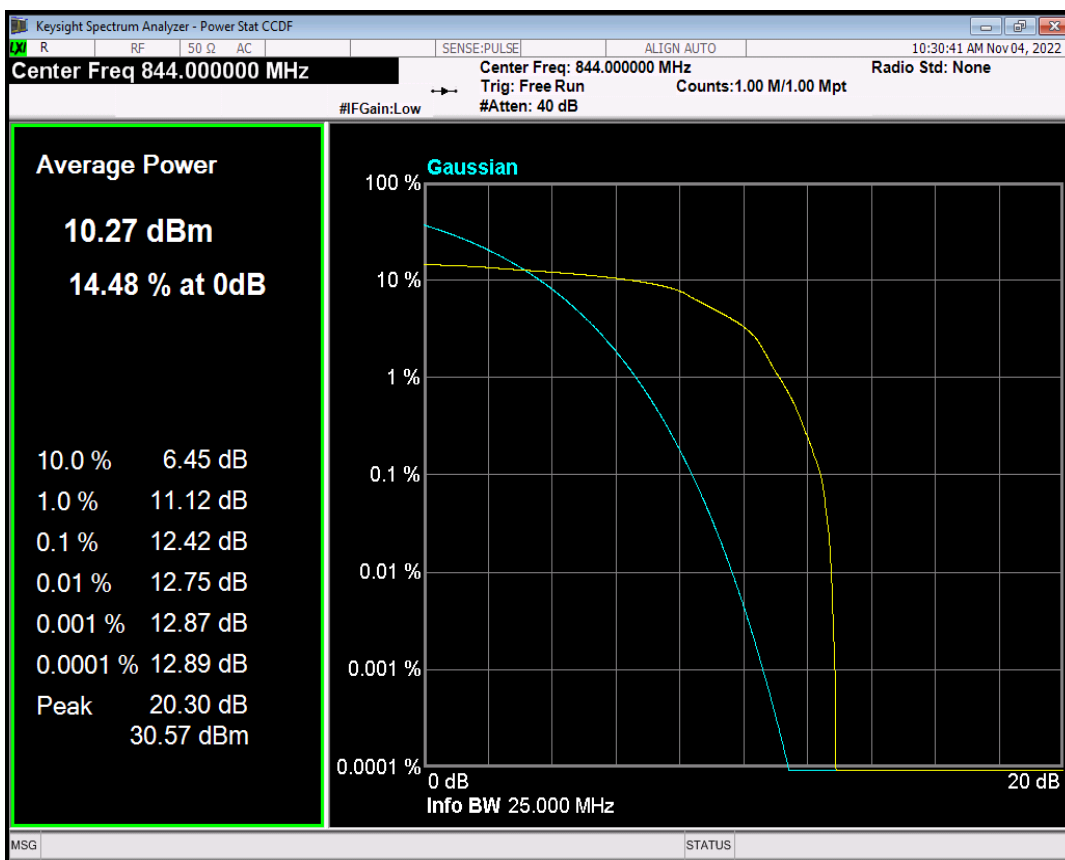

Band26(824-849) 16QAM BW=10MHz Channel=26990 RB Size=5 Position=#0 NB Index=0

Band26(824-849) 16QAM BW=15MHz Channel=26865 RB Size=5 Position=#0 NB Index=0