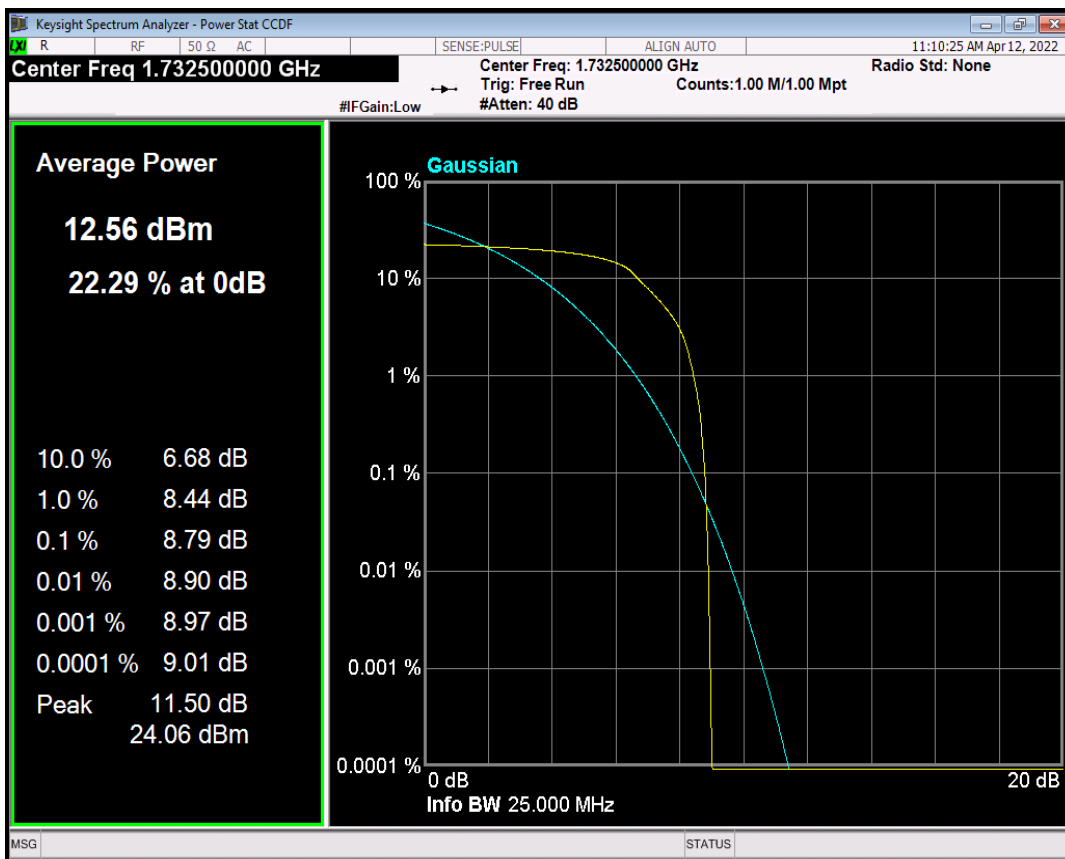

Band4 16QAM BW=20MHz Channel=20175 RB Size=6 Position=#0 NB Index=0

Band5 16QAM BW=1.4MHz Channel=20407 RB Size=5 Position=#0 NB Index=0