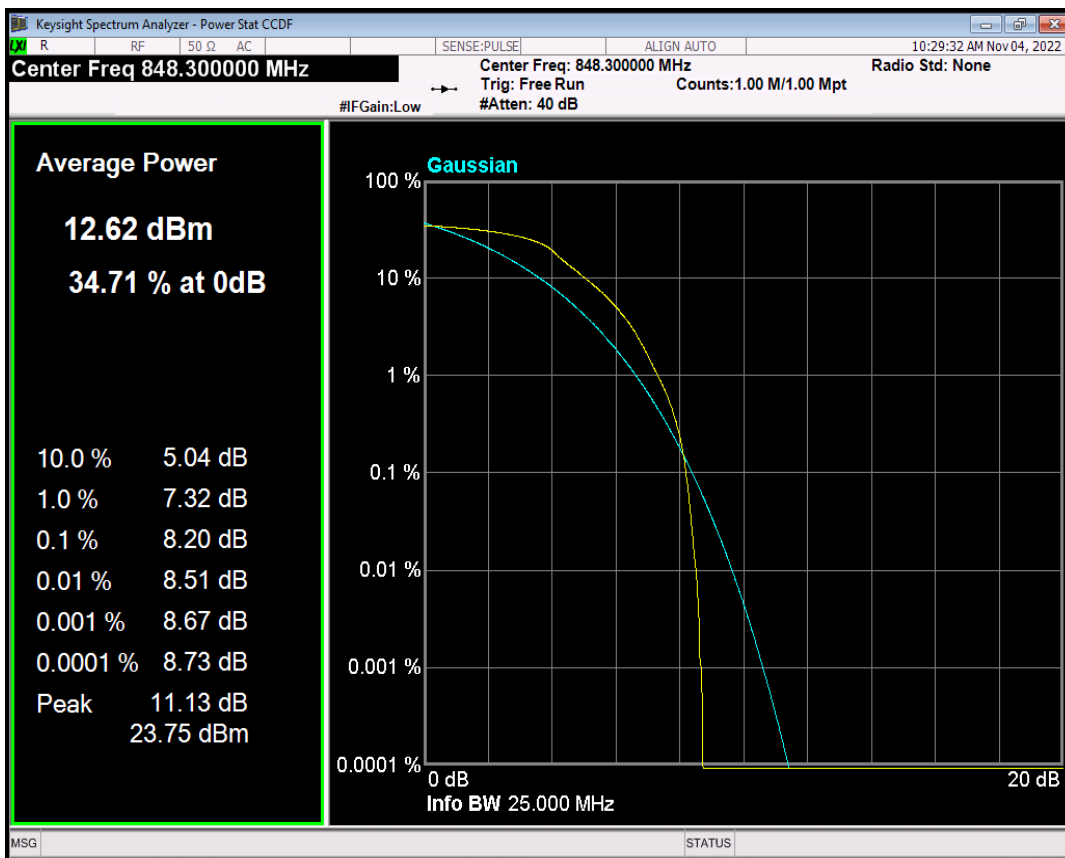

Band26(824-849) QPSK BW=1.4MHz Channel=27033 RB Size=6 Position=#0 NB Index=0

Band26(824-849) QPSK BW=10MHz Channel=26840 RB Size=6 Position=#0 NB Index=0