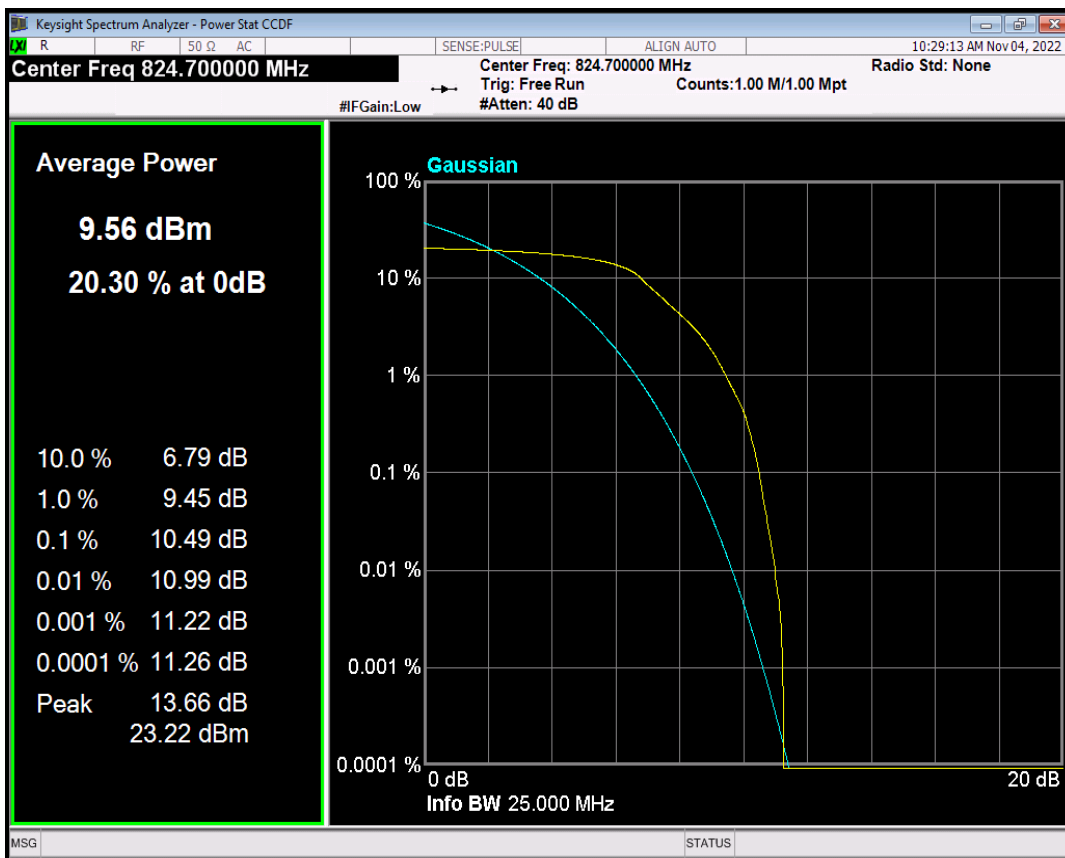

Band26(824-849) QPSK BW=1.4MHz Channel=26797 RB Size=6 Position=#0 NB Index=0

Band26(824-849) QPSK BW=1.4MHz Channel=26915 RB Size=6 Position=#0 NB Index=0