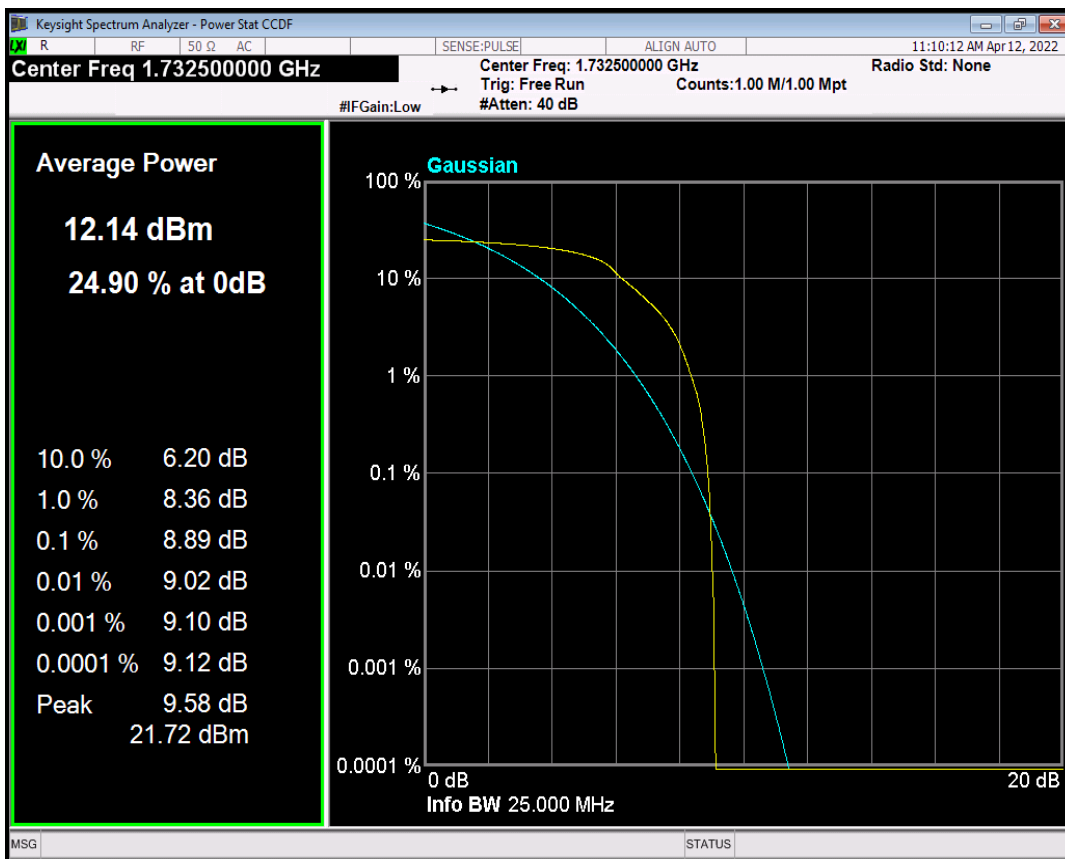

Band4 16QAM BW=10MHz Channel=20175 RB Size=6 Position=#0 NB Index=0

Band4 16QAM BW=15MHz Channel=20175 RB Size=6 Position=#0 NB Index=0