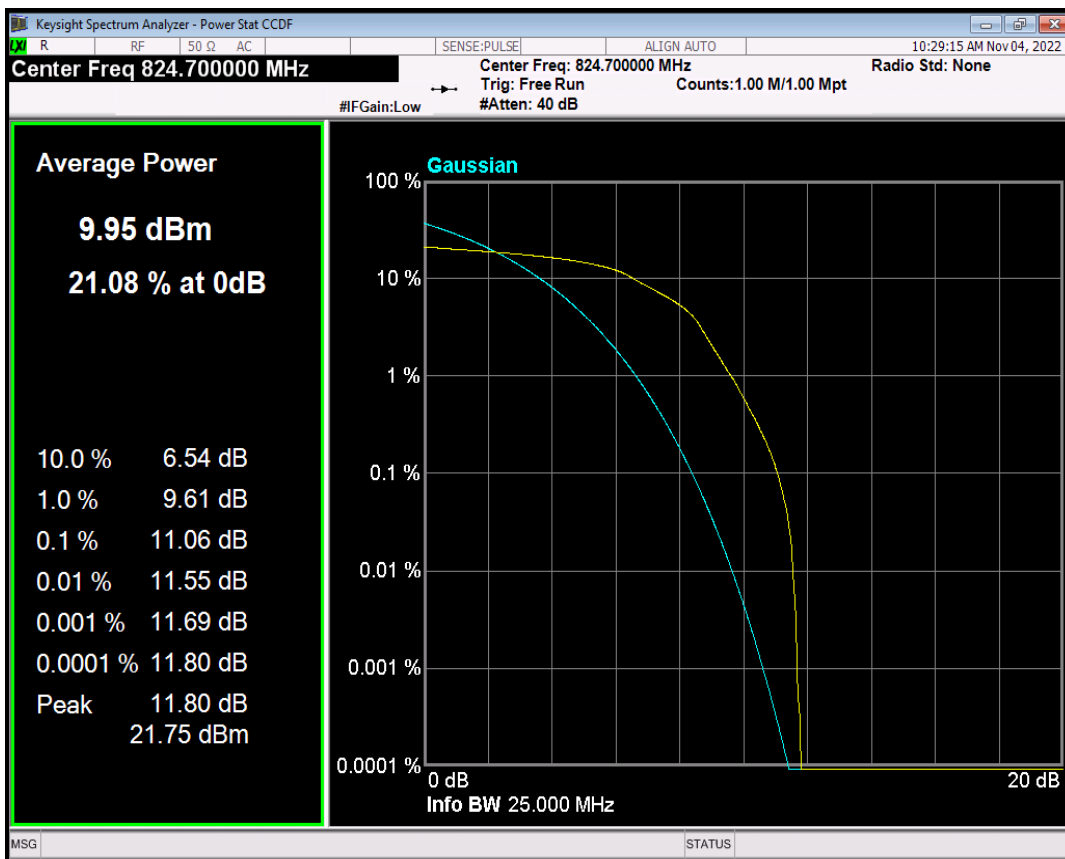

Band26(814-824) 16QAM BW=5MHz Channel=26740 RB Size=6 Position=#0 NB Index=0

Band26(824-849) 16QAM BW=1.4MHz Channel=26797 RB Size=5 Position=#0 NB Index=0

Band26(824-849) 16QAM BW=1.4MHz Channel=27033 RB Size=5 Position=#0 NB Index=0