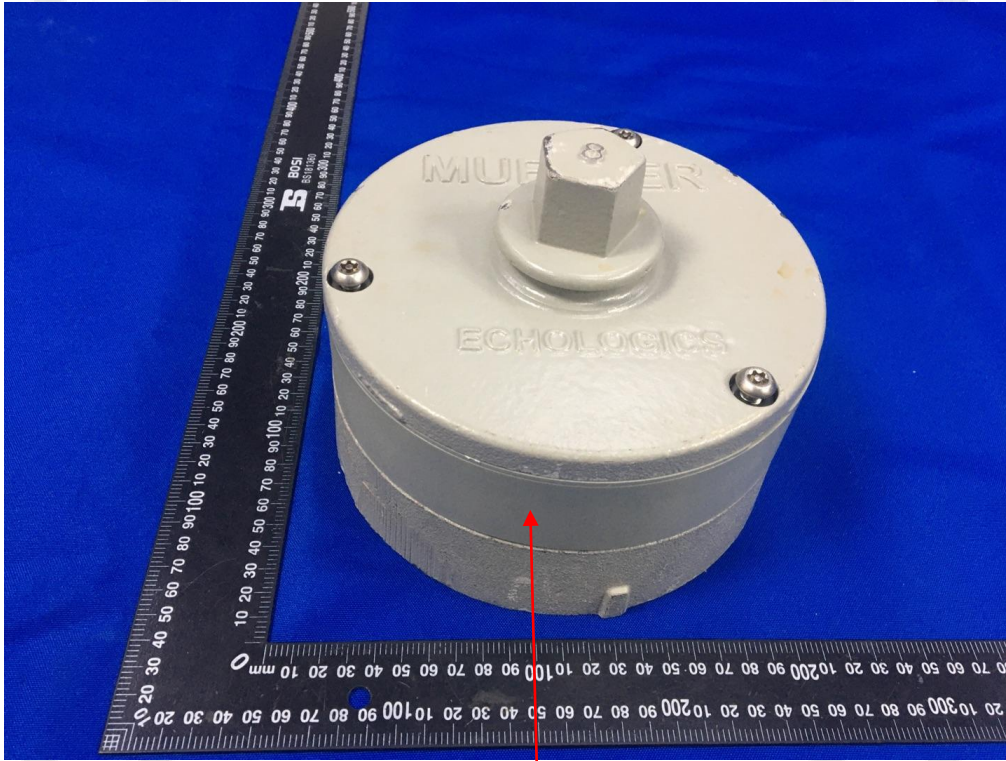

## FCC-ID Label Information

### 1. Label location:

**Smart Hydrant Solutions**

**Model: Gateway Generation 4**

**FCC ID: SM6-SH-GW-V4**

**Size: L: 6.35cm\*W: 3.175cm**