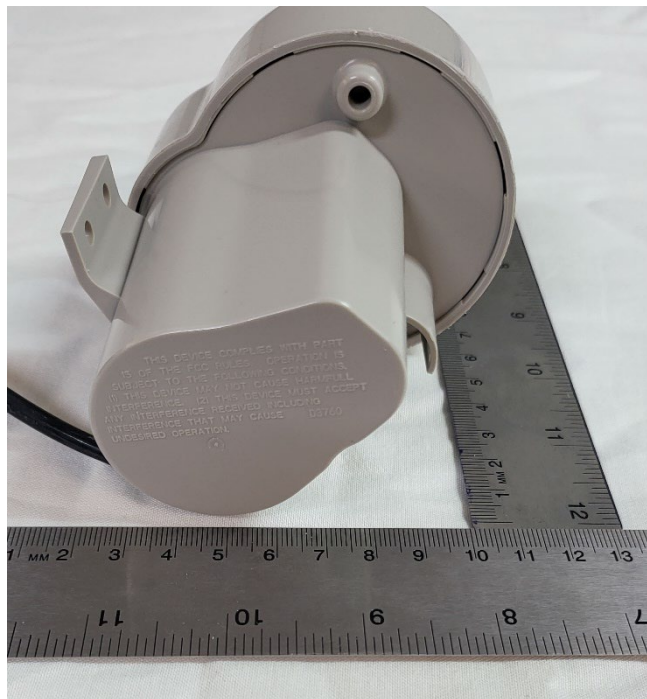

US Tech Test Report:
FCC ID:
IC:
Test Report Number:
Issue Date:
Customer:
Model:

FCC Part 15/IC RSS Certification
SM6-MINODE6A
9235A-MINODE6A
24-0031
March 12, 2024
Mueller Systems, LLC
MINODE6A

EXTERNAL PHOTOGRAPHS

Figure 1. Front of HOST DEVICE

US Tech Test Report:
FCC ID:
IC:
Test Report Number:
Issue Date:
Customer:
Model:

FCC Part 15/IC RSS Certification
SM6-MINODE6A
9235A-MINODE6A
24-0031
March 12, 2024
Mueller Systems, LLC
MINODE6A

Figure 2. Back of HOST DEVICE

US Tech Test Report:
FCC ID:
IC:
Test Report Number:
Issue Date:
Customer:
Model:

FCC Part 15/IC RSS Certification
SM6-MINODE6A
9235A-MINODE6A
24-0031
March 12, 2024
Mueller Systems, LLC
MINODE6A

Figure 3. Top of HOST DEVICE

US Tech Test Report:
FCC ID:
IC:
Test Report Number:
Issue Date:
Customer:
Model:

FCC Part 15/IC RSS Certification
SM6-MINODE6A
9235A-MINODE6A
24-0031
March 12, 2024
Mueller Systems, LLC
MINODE6A