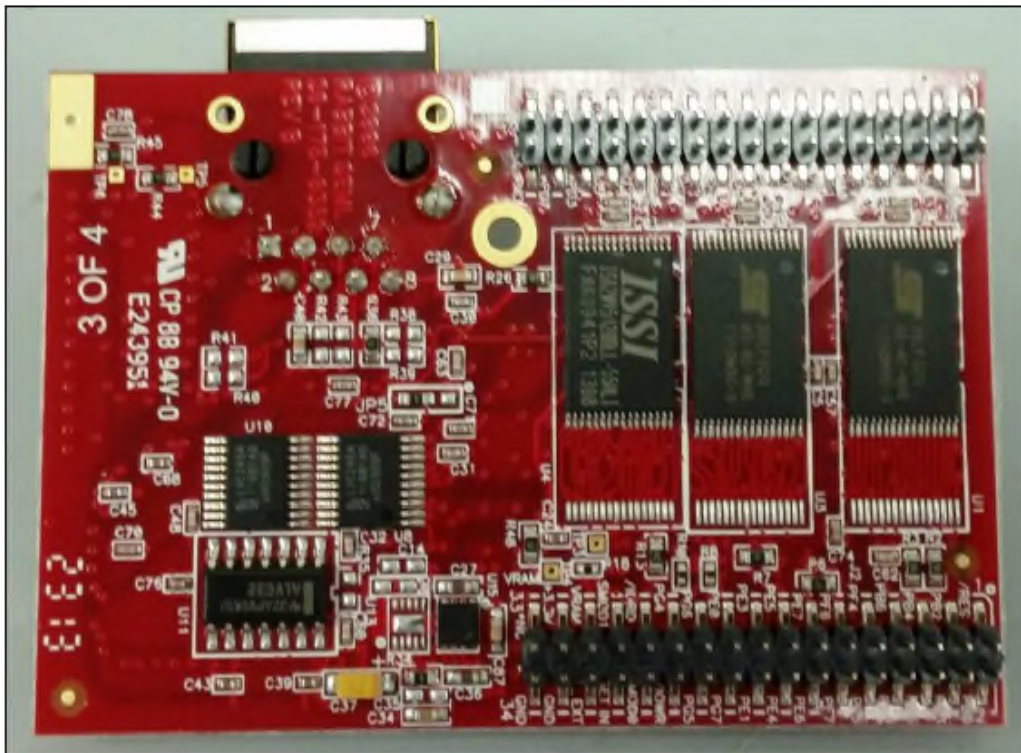

America

Certification Exhibit

**FCC ID: SM6-HUBTTU
IC: 9235A-HUBTTU**

**FCC Rule Part: 15.247
ISED Canada's Radio Standards Specification: RSS-247**

TÜV SÜD Project Number: 72126877

**Manufacturer: Mueller Systems, LLC
Model: MiHUB-TTU**

Internal Photos

Figure 1: Internal Photo – LFM Top

Figure 2: Internal Photo – LFM Top, Shield Removed

Figure 3: Internal Photo – LFM Bottom

Figure 4: Internal Photo – Main Top

Figure 5: Internal Photo – Main Bottom

Figure 6: Internal Photo – Modem Top

Figure 7: Internal Photo – Modem Bottom

Figure 8: Internal Photo – Rabbit Top

Figure 9: Internal Photo - Rabbit Bottom

Figure 10: TTU side Electronics Side 1

Figure 11: TTU side Electronics Side 2