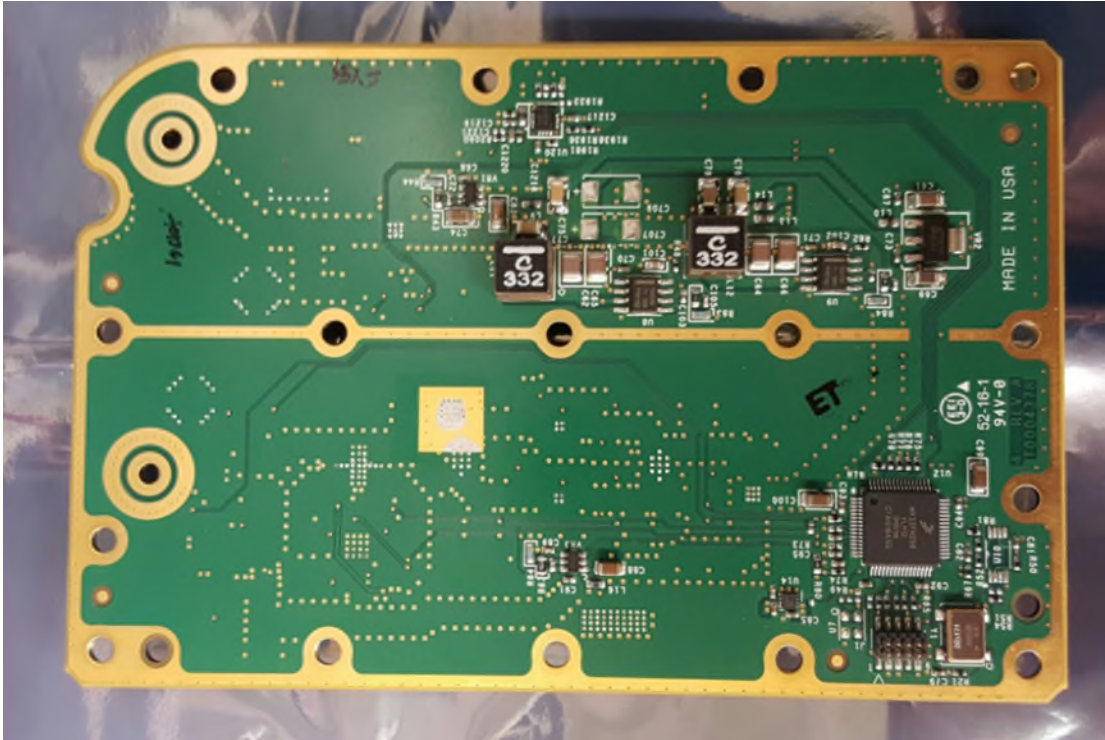

America

Certification Exhibit

**FCC ID: SM6-HUBTTU
IC: 9235A-HUBTTU**

**FCC Rule Part: 15.247
ISED Canada's Radio Standards Specification: RSS-247**

TÜV SÜD Project Number: 72126877

**Manufacturer: Mueller Systems, LLC
Model: MiHUB-TTU**

Internal Photos

Figure 1: Internal Photo – LFM Top

Figure 2: Internal Photo – LFM Top, Shield Removed

Figure 3: Internal Photo – LFM Bottom

Figure 4: Internal Photo – Main Top

Figure 5: Internal Photo – Main Bottom

Figure 6: Internal Photo – Modem Top

Figure 7: Internal Photo – Modem Bottom

Figure 8: Internal Photo – Rabbit Top

Figure 9: Internal Photo - Rabbit Bottom

Figure 10: TTU side Electronics Side 1

Figure 11: TTU side Electronics Side 2