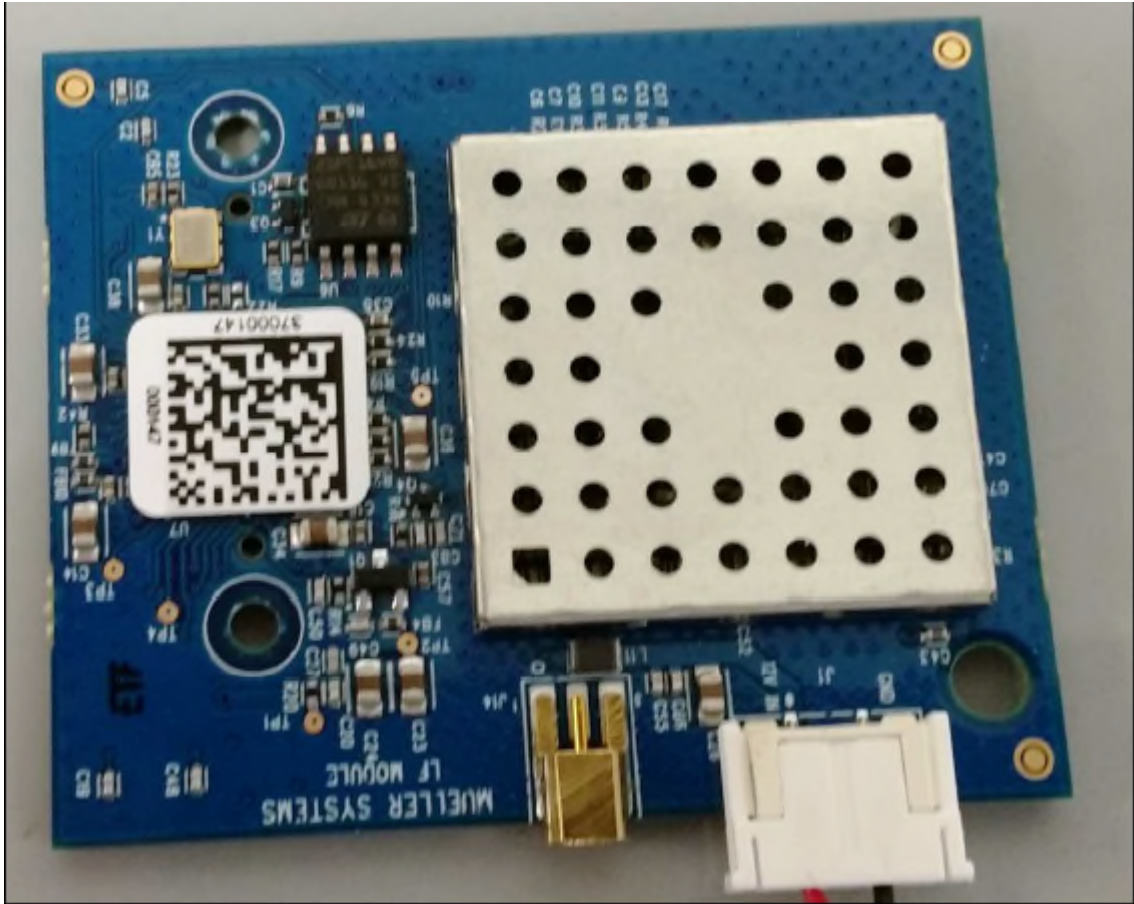

America

Certification Exhibit

**FCC ID: SM6-HUBTTU
IC: 9235A-HUBTTU**

**FCC Rule Part: 15.247
ISED Canada's Radio Standards Specification: RSS-247**

TÜV SÜD Project Number: 72126877

**Manufacturer: Mueller Systems, LLC
Model: MiHUB-TTU**

Internal Photos

Figure 1: Internal Photo – LFM Top

Figure 2: Internal Photo – LFM Top, Shield Removed

Figure 3: Internal Photo – LFM Bottom

Figure 4: Internal Photo – Main Top

Figure 5: Internal Photo – Main Bottom

Figure 6: Internal Photo – Modem Top

Figure 7: Internal Photo – Modem Bottom

Figure 8: Internal Photo – Rabbit Top

Figure 9: Internal Photo - Rabbit Bottom

Figure 10: TTU side Electronics Side 1

Figure 11: TTU side Electronics Side 2