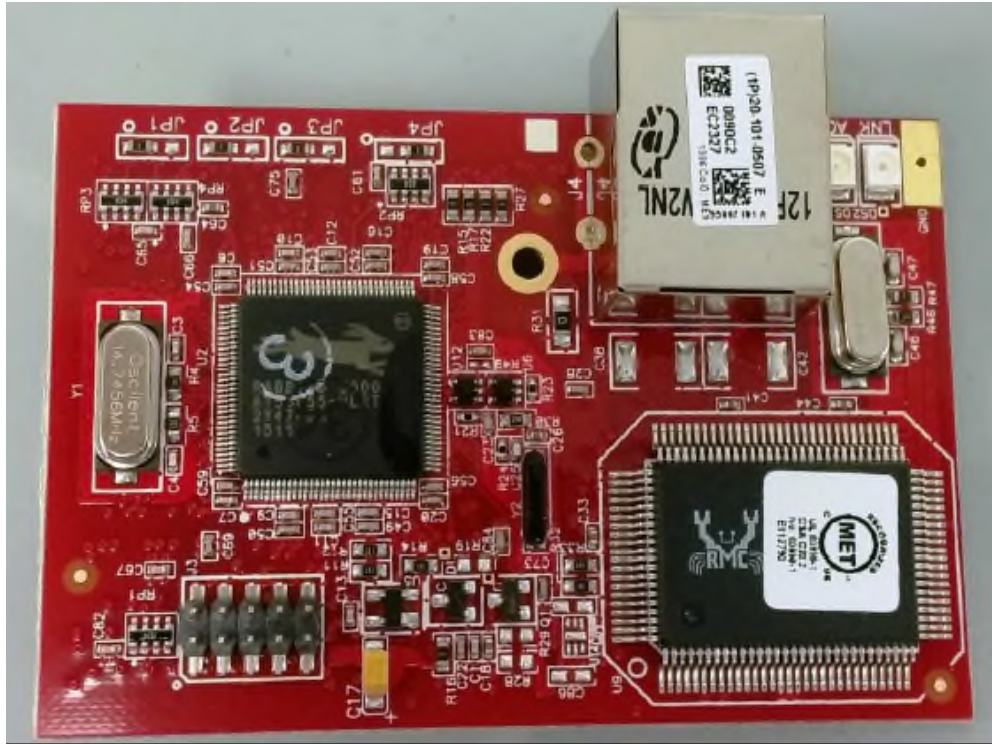

America

Certification Exhibit

**FCC ID: SM6-HUBTTU
IC: 9235A-HUBTTU**

**FCC Rule Part: 15.247
ISED Canada's Radio Standards Specification: RSS-247**

TÜV SÜD Project Number: 72126877

**Manufacturer: Mueller Systems, LLC
Model: MiHUB-TTU**

Internal Photos

Figure 1: Internal Photo – LFM Top

Figure 2: Internal Photo – LFM Top, Shield Removed

Figure 3: Internal Photo – LFM Bottom

Figure 4: Internal Photo – Main Top

Figure 5: Internal Photo – Main Bottom

Figure 6: Internal Photo – Modem Top

Figure 7: Internal Photo – Modem Bottom

Figure 8: Internal Photo – Rabbit Top

Figure 9: Internal Photo - Rabbit Bottom

Figure 10: TTU side Electronics Side 1

Figure 11: TTU side Electronics Side 2