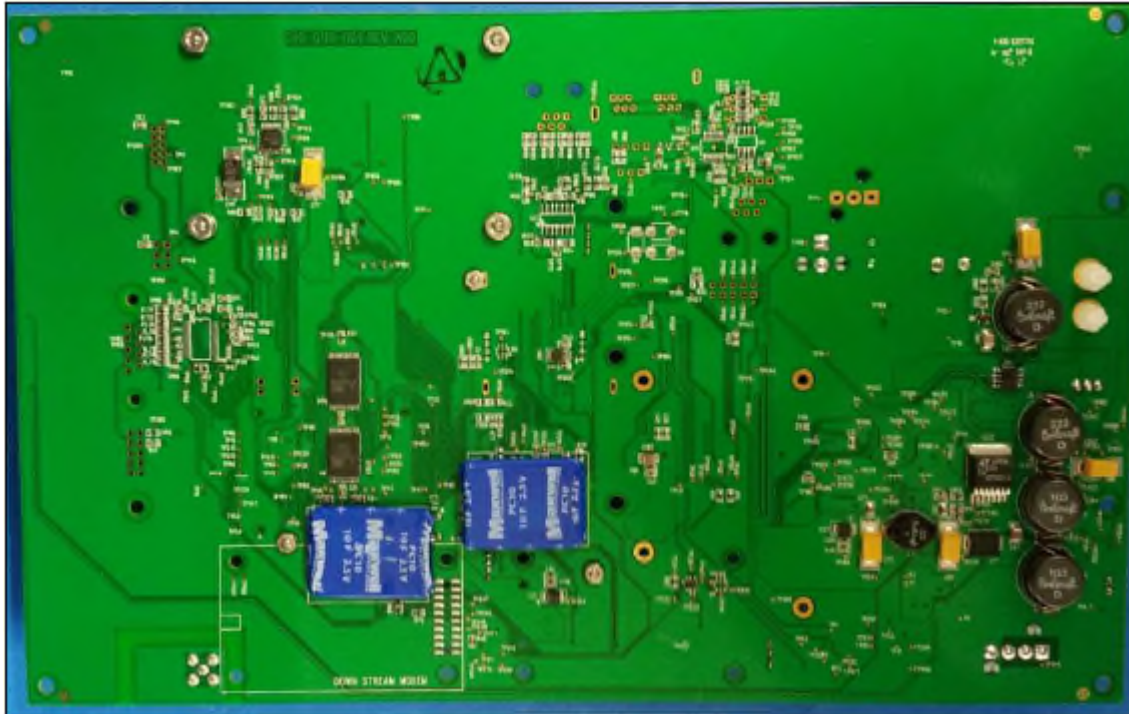

America

Certification Exhibit

**FCC ID: SM6-HUBTTU
IC: 9235A-HUBTTU**

**FCC Rule Part: 15.247
ISED Canada's Radio Standards Specification: RSS-247**

TÜV SÜD Project Number: 72126877

**Manufacturer: Mueller Systems, LLC
Model: MiHUB-TTU**

Internal Photos

Figure 1: Internal Photo – LFM Top

Figure 2: Internal Photo – LFM Top, Shield Removed

Figure 3: Internal Photo – LFM Bottom

Figure 4: Internal Photo – Main Top

Figure 5: Internal Photo – Main Bottom

Figure 6: Internal Photo – Modem Top

Figure 7: Internal Photo – Modem Bottom

Figure 8: Internal Photo – Rabbit Top

Figure 9: Internal Photo - Rabbit Bottom

Figure 10: TTU side Electronics Side 1

Figure 11: TTU side Electronics Side 2