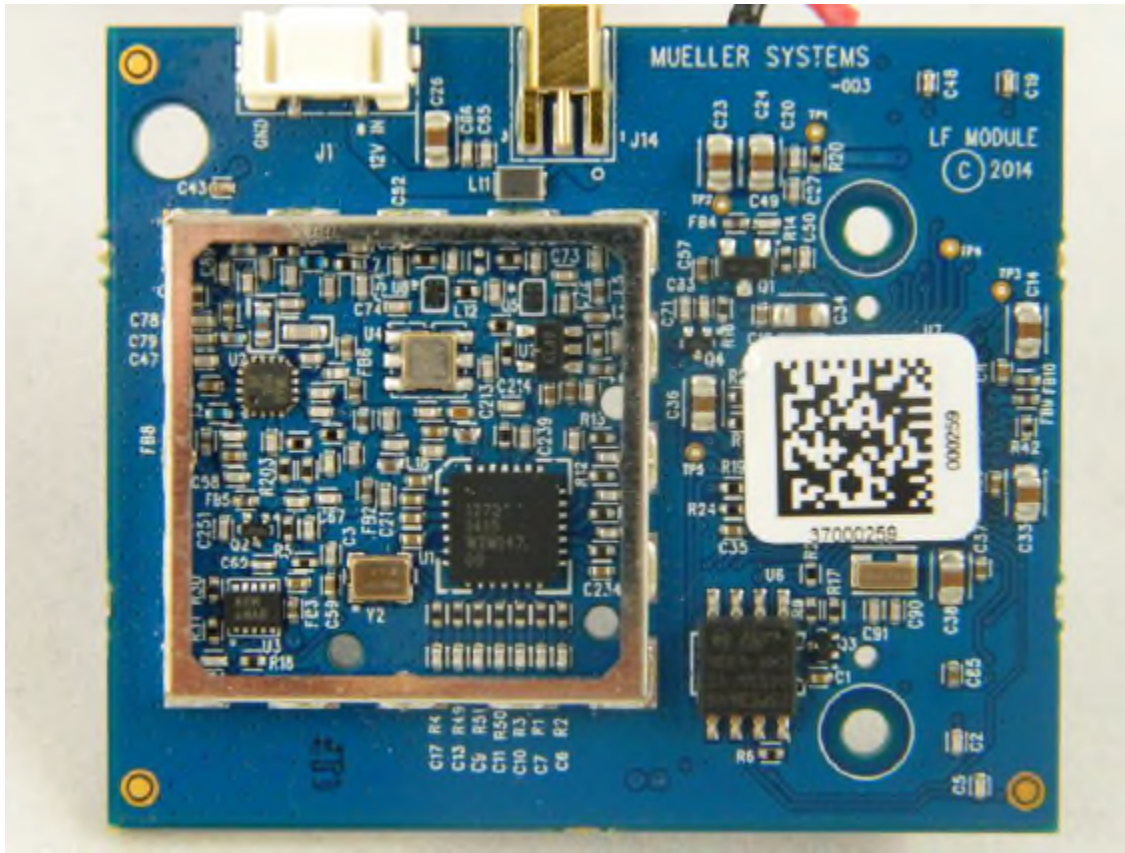

America

Certification Exhibit

**FCC ID: SM6-HUBTTU
IC: 9235A-HUBTTU**

**FCC Rule Part: 15.247
ISED Canada's Radio Standards Specification: RSS-247**

TÜV SÜD Project Number: 72126877

**Manufacturer: Mueller Systems, LLC
Model: MiHUB-TTU**

Internal Photos

Figure 1: Internal Photo – LFM Top

Figure 2: Internal Photo – LFM Top, Shield Removed

Figure 3: Internal Photo – LFM Bottom

Figure 4: Internal Photo – Main Top

Figure 5: Internal Photo – Main Bottom

Figure 6: Internal Photo – Modem Top

Figure 7: Internal Photo – Modem Bottom

Figure 8: Internal Photo – Rabbit Top

Figure 9: Internal Photo - Rabbit Bottom

Figure 10: TTU side Electronics Side 1

Figure 11: TTU side Electronics Side 2