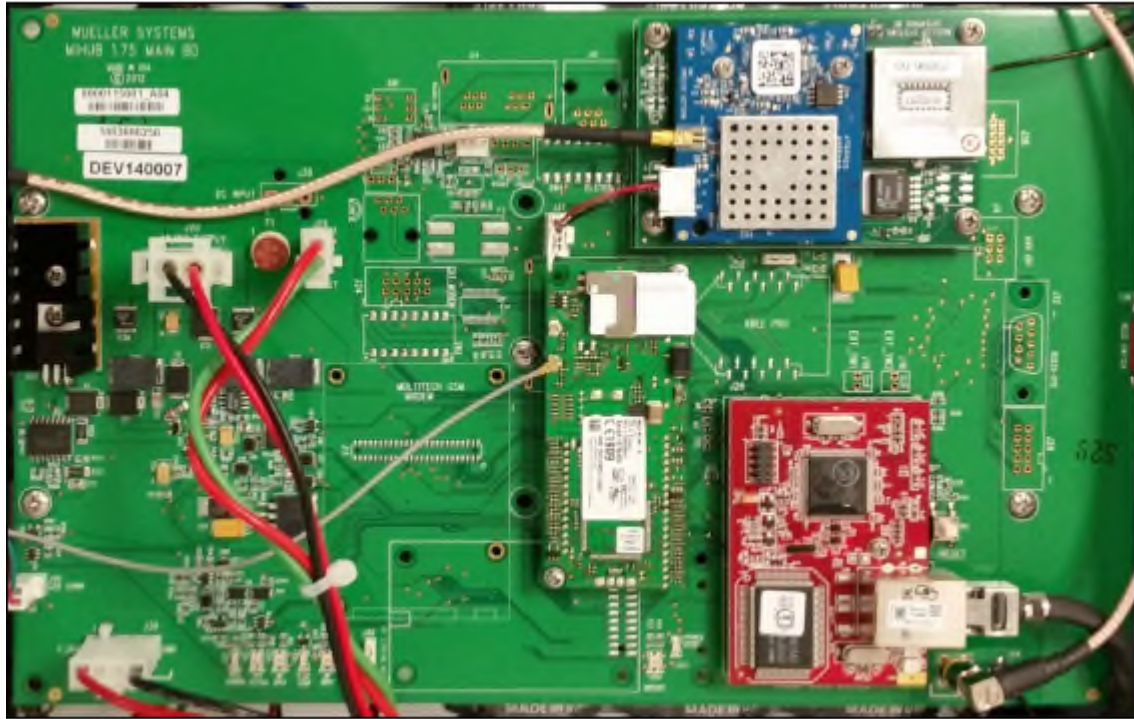

America

Certification Exhibit

**FCC ID: SM6-HUBTTU
IC: 9235A-HUBTTU**

**FCC Rule Part: 15.247
ISED Canada's Radio Standards Specification: RSS-247**

TÜV SÜD Project Number: 72126877

**Manufacturer: Mueller Systems, LLC
Model: MiHUB-TTU**

Internal Photos

Figure 1: Internal Photo – LFM Top

Figure 2: Internal Photo – LFM Top, Shield Removed

Figure 3: Internal Photo – LFM Bottom

Figure 4: Internal Photo – Main Top

Figure 5: Internal Photo – Main Bottom

Figure 6: Internal Photo – Modem Top

Figure 7: Internal Photo – Modem Bottom

Figure 8: Internal Photo – Rabbit Top

Figure 9: Internal Photo - Rabbit Bottom

Figure 10: TTU side Electronics Side 1

Figure 11: TTU side Electronics Side 2