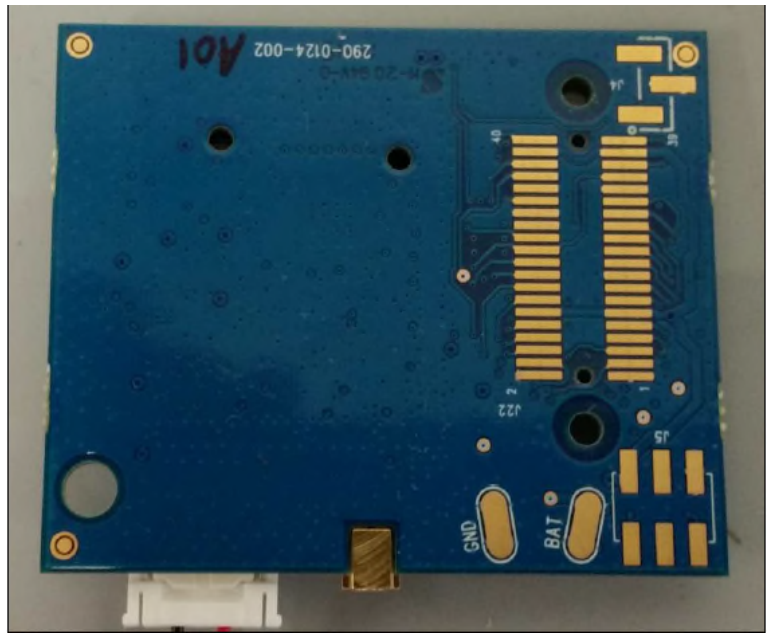

America

Certification Exhibit

**FCC ID: SM6-HUBTTU
IC: 9235A-HUBTTU**

**FCC Rule Part: 15.247
ISED Canada's Radio Standards Specification: RSS-247**

TÜV SÜD Project Number: 72126877

**Manufacturer: Mueller Systems, LLC
Model: MiHUB-TTU**

Internal Photos

Figure 1: Internal Photo – LFM Top

Figure 2: Internal Photo – LFM Top, Shield Removed

Figure 3: Internal Photo – LFM Bottom

Figure 4: Internal Photo – Main Top

Figure 5: Internal Photo – Main Bottom

Figure 6: Internal Photo – Modem Top

Figure 7: Internal Photo – Modem Bottom

Figure 8: Internal Photo – Rabbit Top

Figure 9: Internal Photo - Rabbit Bottom

Figure 10: TTU side Electronics Side 1

Figure 11: TTU side Electronics Side 2