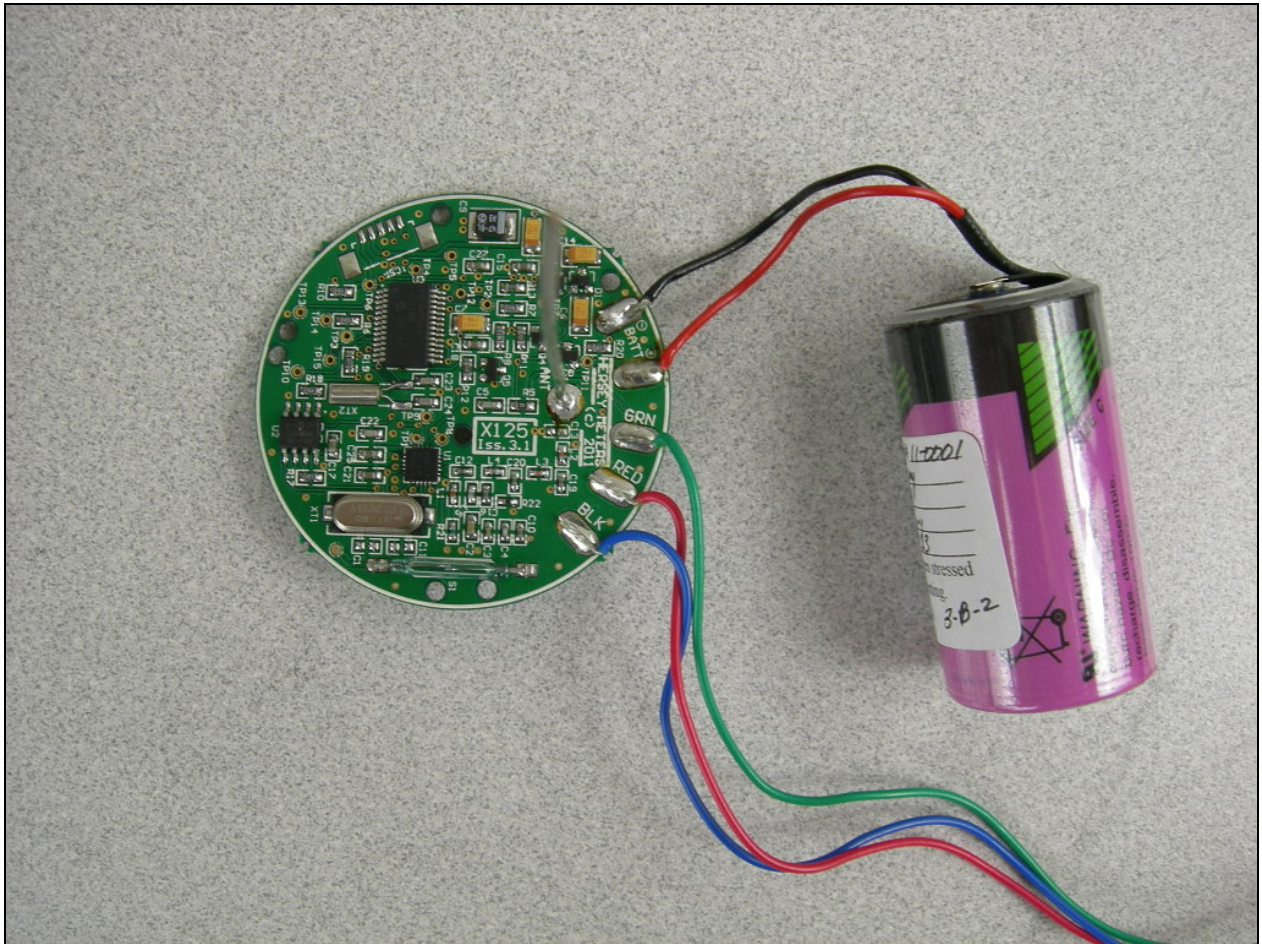

Excellence in Compliance Testing

Certification Exhibit

**FCC ID: SM6-HOTRODV2HI
IC: 9235A-HOTRODV2HI**

**FCC Rule Part: 15.249
IC Radio Standards Specification: RSS-210**

ACS Project Number: 11-0122

**Manufacturer: Mueller Systems
Model: AHRHP-DL**

Internal Photos

Figure 1: Internal Photo

Figure 2: Internal Photo

Figure 3: Internal Photo

Figure 4: Internal Photo