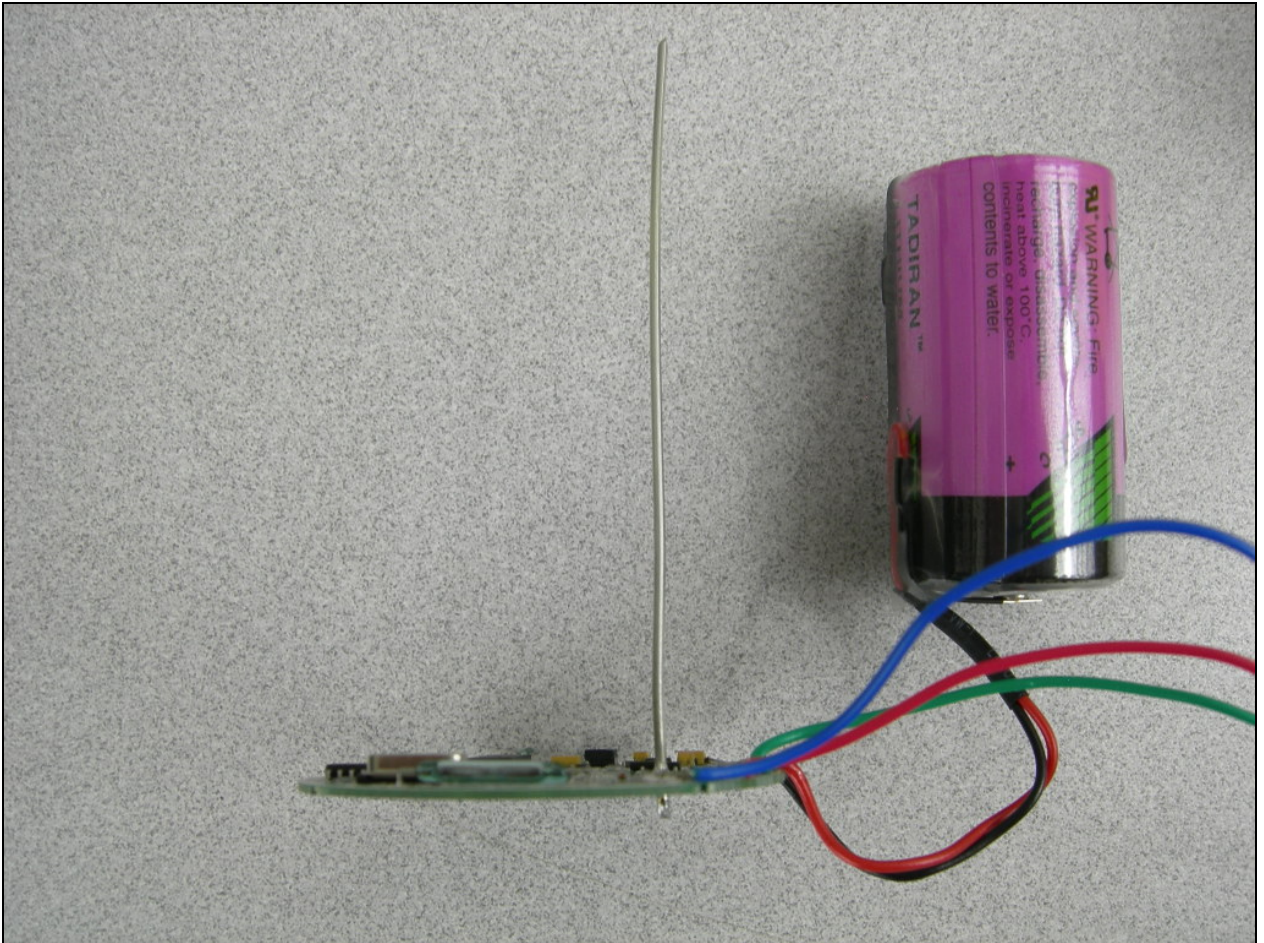

Excellence in Compliance Testing

Certification Exhibit

**FCC ID: SM6-HOTRODV2HI
IC: 9235A-HOTRODV2HI**

**FCC Rule Part: 15.249
IC Radio Standards Specification: RSS-210**

ACS Project Number: 11-0122

**Manufacturer: Mueller Systems
Model: AHRHP-DL**

Internal Photos

Figure 1: Internal Photo

Figure 2: Internal Photo

Figure 3: Internal Photo

Figure 4: Internal Photo