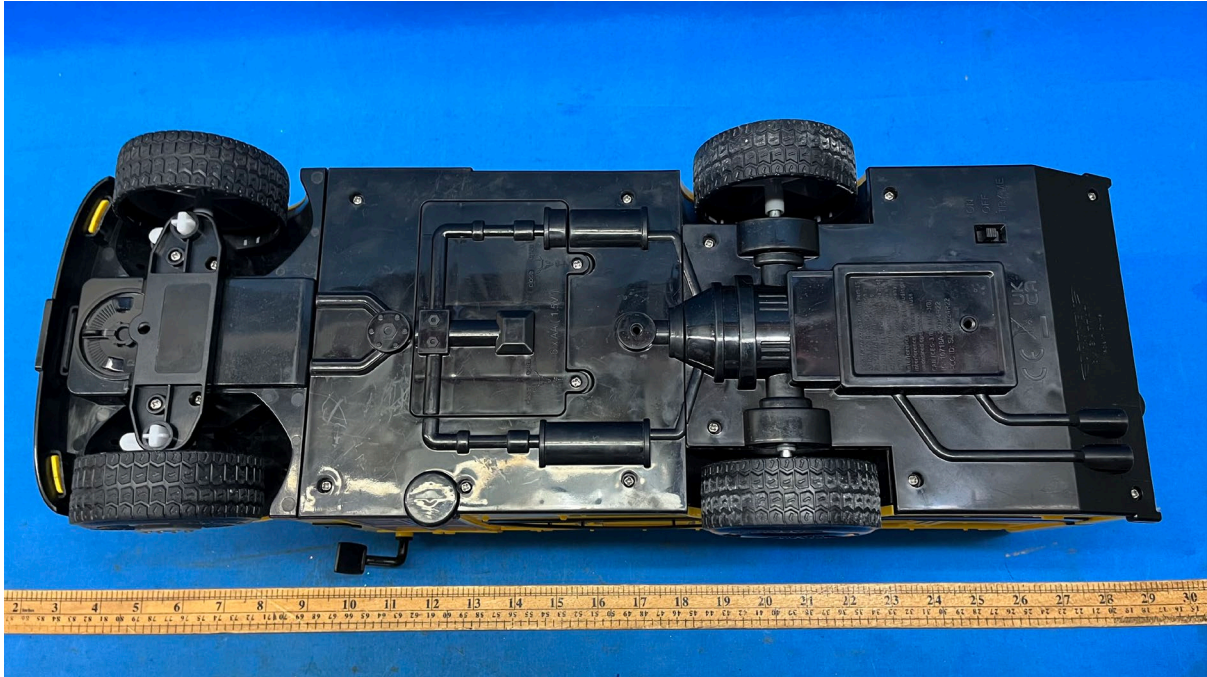

INTERTEK TESTING SERVICES

Equipment Photographs

(External)

INTERTEK TESTING SERVICES

Equipment Photographs

(External)

INTERTEK TESTING SERVICES

Equipment Photographs

(External)

FCC ID: SLU23D24R22
IC: 10718A-23D24R22

INTERTEK TESTING SERVICES

Equipment Photographs

(External)

INTERTEK TESTING SERVICES

Equipment Photographs

(External)