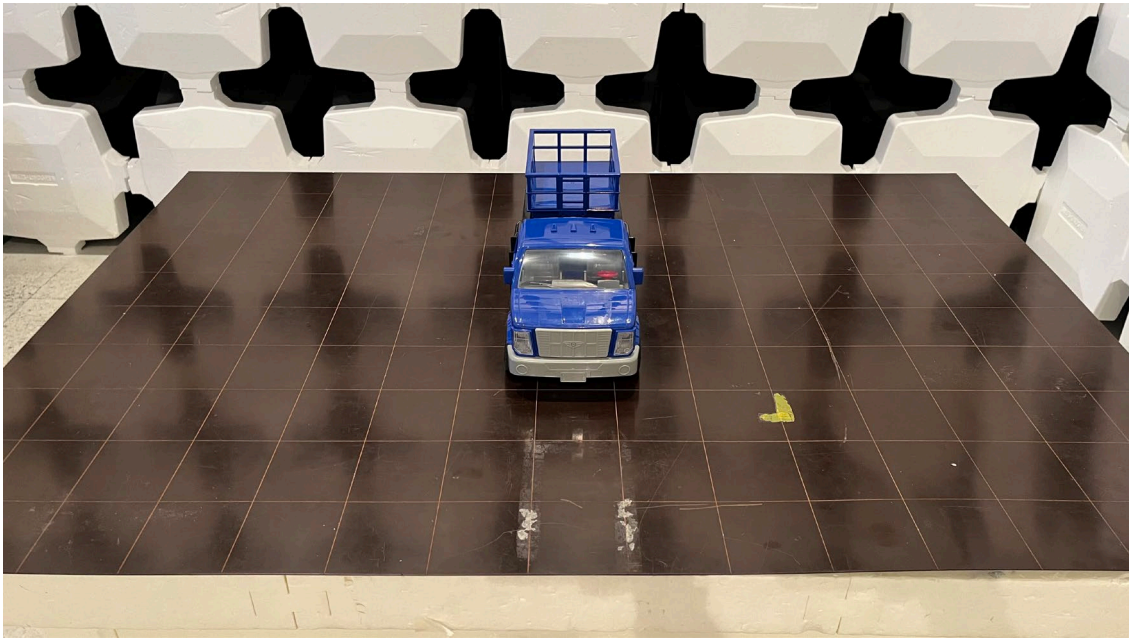

## Configuration Photographs

### Radiated Emissions (30MHz - 1GHz)

(Front View)

---