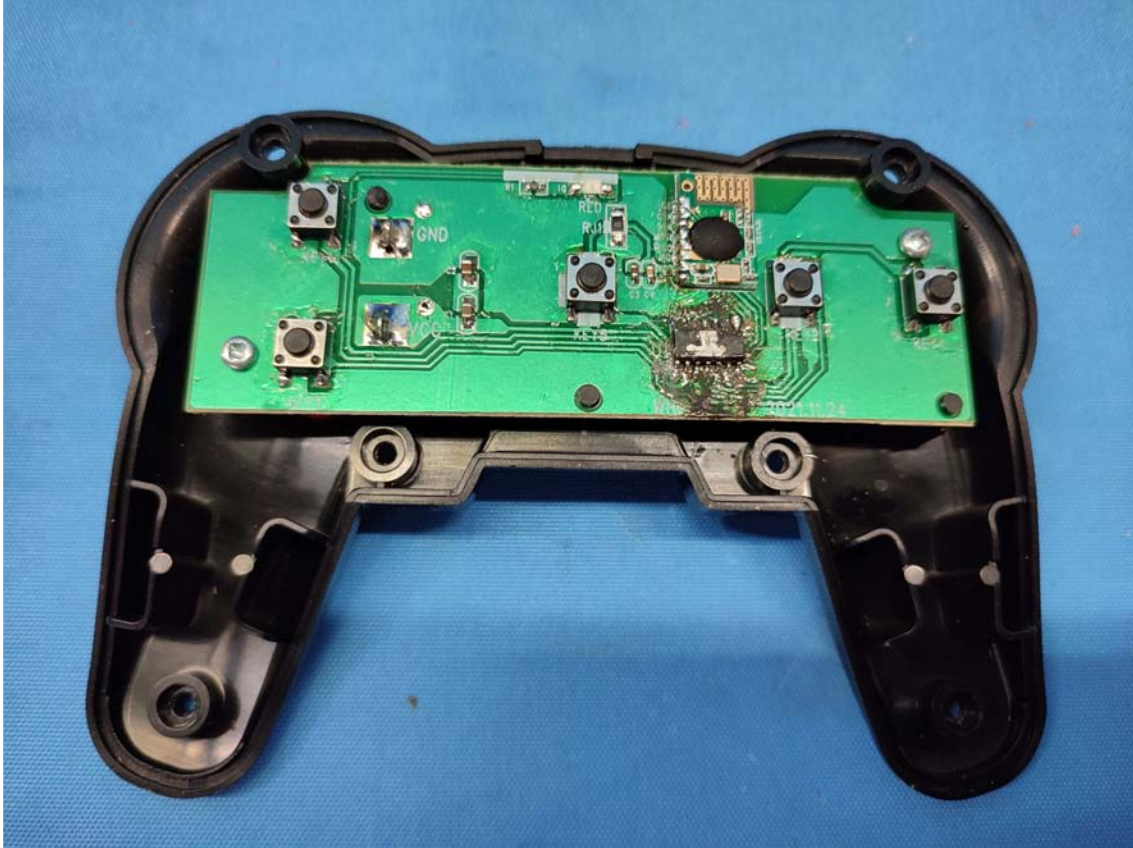

INTERTEK TESTING SERVICES

Equipment Photographs

(Internal)

FCC ID: SLU22D24T10
IC: 10718A-22D24T10

INTERTEK TESTING SERVICES

Equipment Photographs

(Internal)

INTERTEK TESTING SERVICES

Equipment Photographs

(Internal)

INTERTEK TESTING SERVICES

Equipment Photographs

(Internal)

INTERTEK TESTING SERVICES

Equipment Photographs

(Internal)