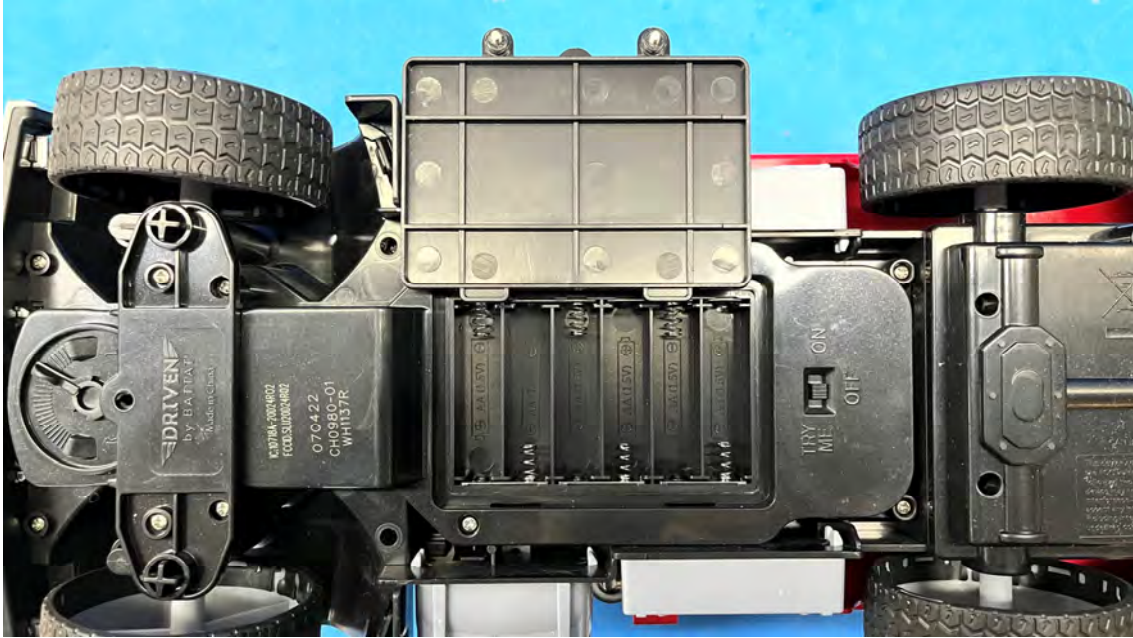

INTERTEK TESTING SERVICES

Equipment Photographs

(Internal)

FCC ID: SLU22D24R14
IC: 10718A-22D24R14

INTERTEK TESTING SERVICES

Equipment Photographs

(Internal)

INTERTEK TESTING SERVICES

INTERTEK TESTING SERVICES

Equipment Photographs

(Internal)

FCC ID: SLU22D24R14
IC: 10718A-22D24R14

INTERTEK TESTING SERVICES

Equipment Photographs

(Internal)

FCC ID: SLU22D24R14
IC: 10718A-22D24R14