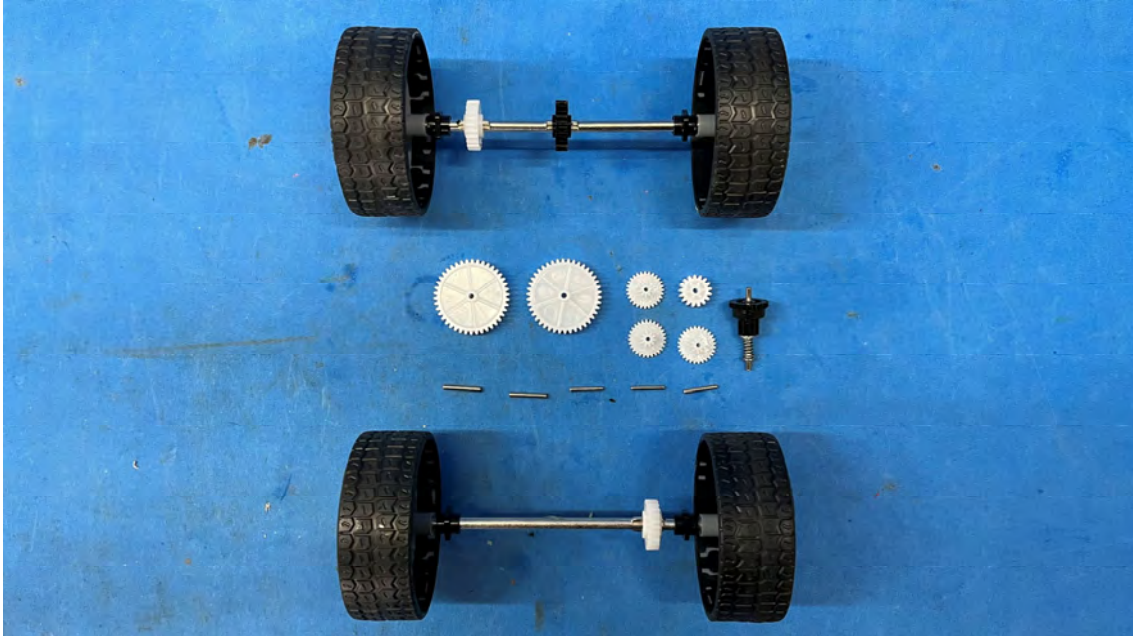

INTERTEK TESTING SERVICES

Equipment Photographs

(Internal)

FCC ID: SLU22D24R14
IC: 10718A-22D24R14

INTERTEK TESTING SERVICES

Equipment Photographs

(Internal)

FCC ID: SLU22D24R14
IC: 10718A-22D24R14

INTERTEK TESTING SERVICES

Equipment Photographs

(Internal)

INTERTEK TESTING SERVICES

Equipment Photographs

(Internal)

INTERTEK TESTING SERVICES

Equipment Photographs