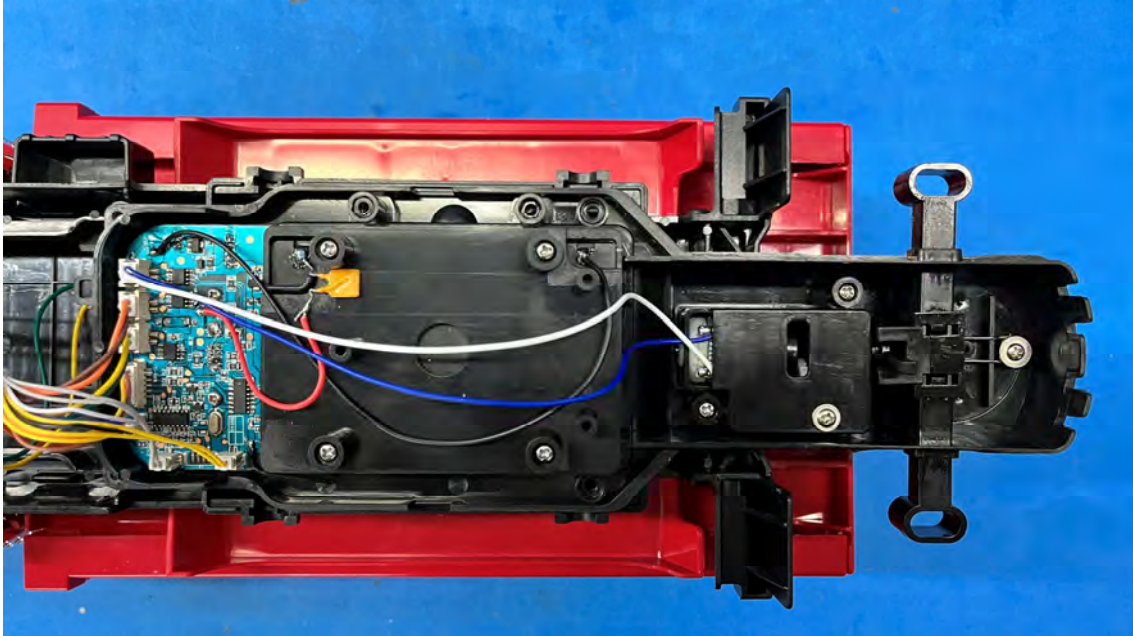

INTERTEK TESTING SERVICES

Equipment Photographs

(Internal)

FCC ID: SLU22D24R14
IC: 10718A-22D24R14

INTERTEK TESTING SERVICES

Equipment Photographs

(Internal)

FCC ID: SLU22D24R14
IC: 10718A-22D24R14

(Internal)

FCC ID: SLU22D24R14
IC: 10718A-22D24R14

INTERTEK TESTING SERVICES

Equipment Photographs

(Internal)

FCC ID: SLU22D24R14
IC: 10718A-22D24R14

INTERTEK TESTING SERVICES

Equipment Photographs