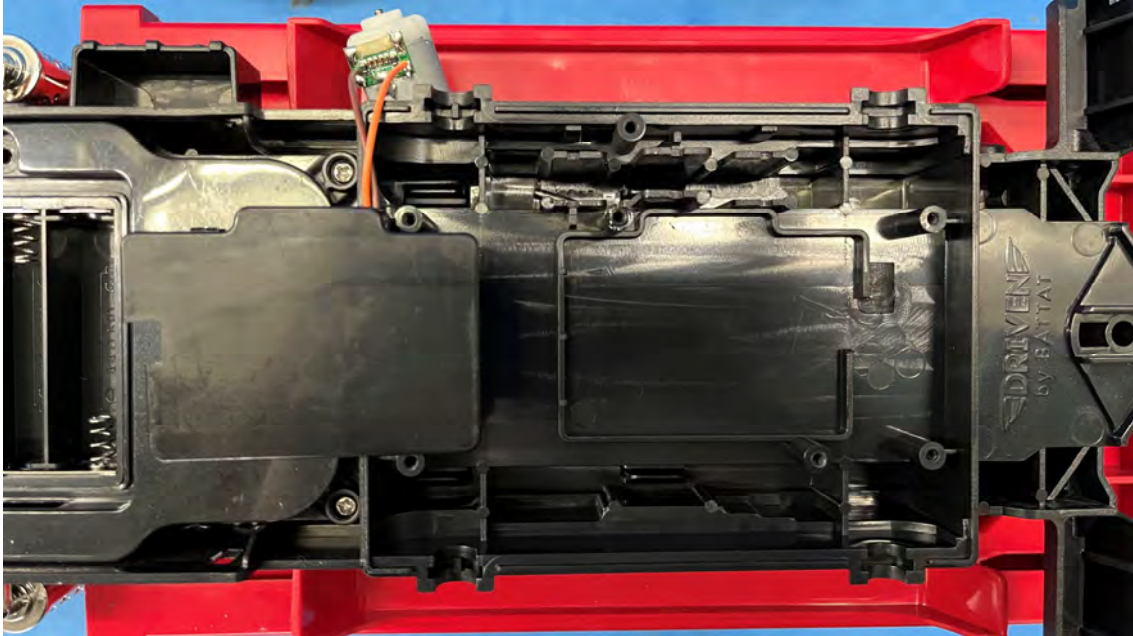

INTERTEK TESTING SERVICES

Equipment Photographs

(Internal)

FCC ID: SLU22D24R14
IC: 10718A-22D24R14

INTERTEK TESTING SERVICES

Equipment Photographs

(Internal)

INTERTEK TESTING SERVICES

INTERTEK TESTING SERVICES

Equipment Photographs

(Internal)

FCC ID: SLU22D24R14
IC: 10718A-22D24R14

INTERTEK TESTING SERVICES

Equipment Photographs

(Internal)

FCC ID: SLU22D24R14
IC: 10718A-22D24R14