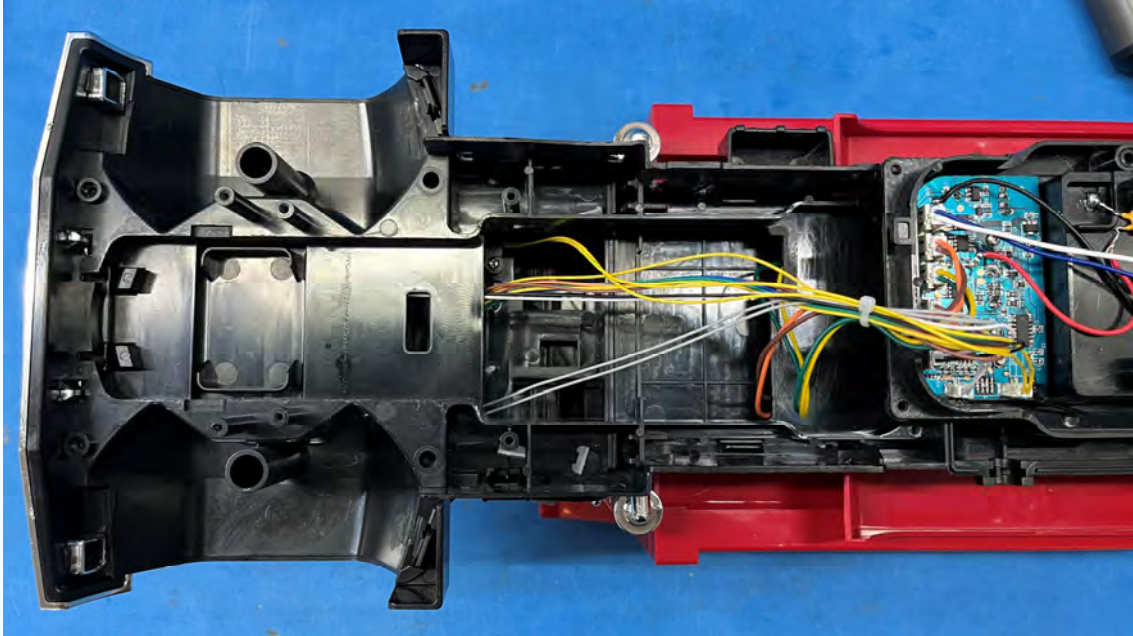

INTERTEK TESTING SERVICES

Equipment Photographs

(Internal)

FCC ID: SLU22D24R14
IC: 10718A-22D24R14

INTERTEK TESTING SERVICES

Equipment Photographs

(Internal)

FCC ID: SLU22D24R14
IC: 10718A-22D24R14

INTERTEK TESTING SERVICES

Equipment Photographs

(Internal)

INTERTEK TESTING SERVICES

Equipment Photographs

(Internal)

INTERTEK TESTING SERVICES

Equipment Photographs

(Internal)

FCC ID: SLU22D24R14
IC: 10718A-22D24R14

INTERTEK TESTING SERVICES

Equipment Photographs

(Internal)

FCC ID: SLU22D24R14
IC: 10718A-22D24R14

INTERTEK TESTING SERVICES

Equipment Photographs