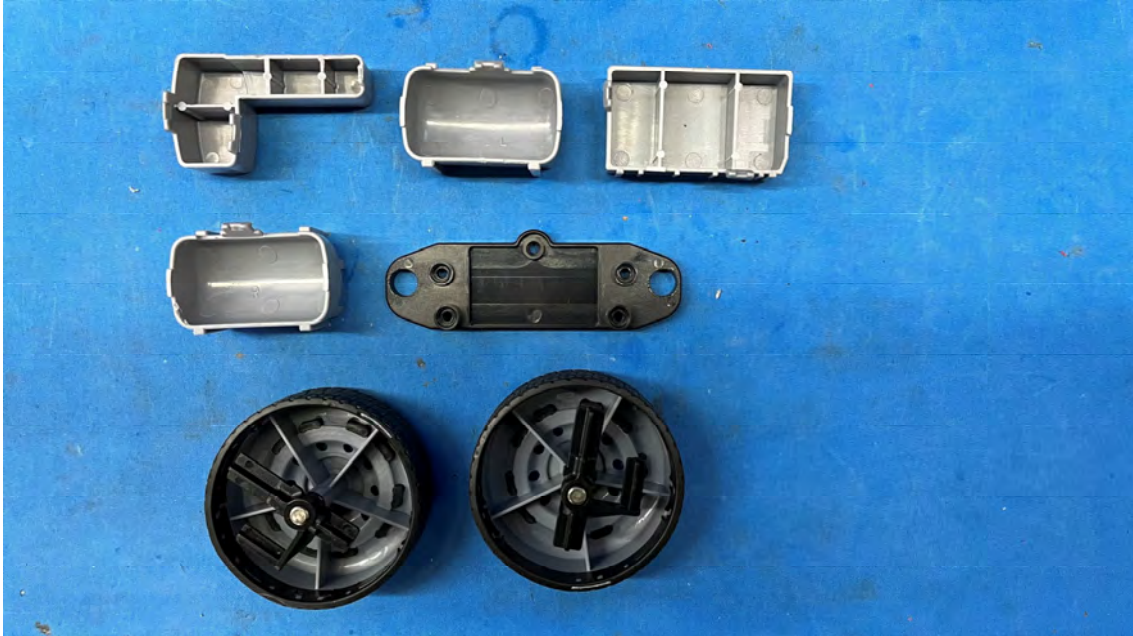

INTERTEK TESTING SERVICES

Equipment Photographs

(Internal)

FCC ID: SLU22D24R14
IC: 10718A-22D24R14

INTERTEK TESTING SERVICES

Equipment Photographs

(Internal)

INTERTEK TESTING SERVICES

Equipment Photographs

(Internal)

INTERTEK TESTING SERVICES

Equipment Photographs

(Internal)

INTERTEK TESTING SERVICES

Equipment Photographs

(Internal)

INTERTEK TESTING SERVICES

Equipment Photographs

(Internal)

FCC ID: SLU22D24R14
IC: 10718A-22D24R14

INTERTEK TESTING SERVICES

Equipment Photographs

(Internal)

FCC ID: SLU22D24R14
IC: 10718A-22D24R14