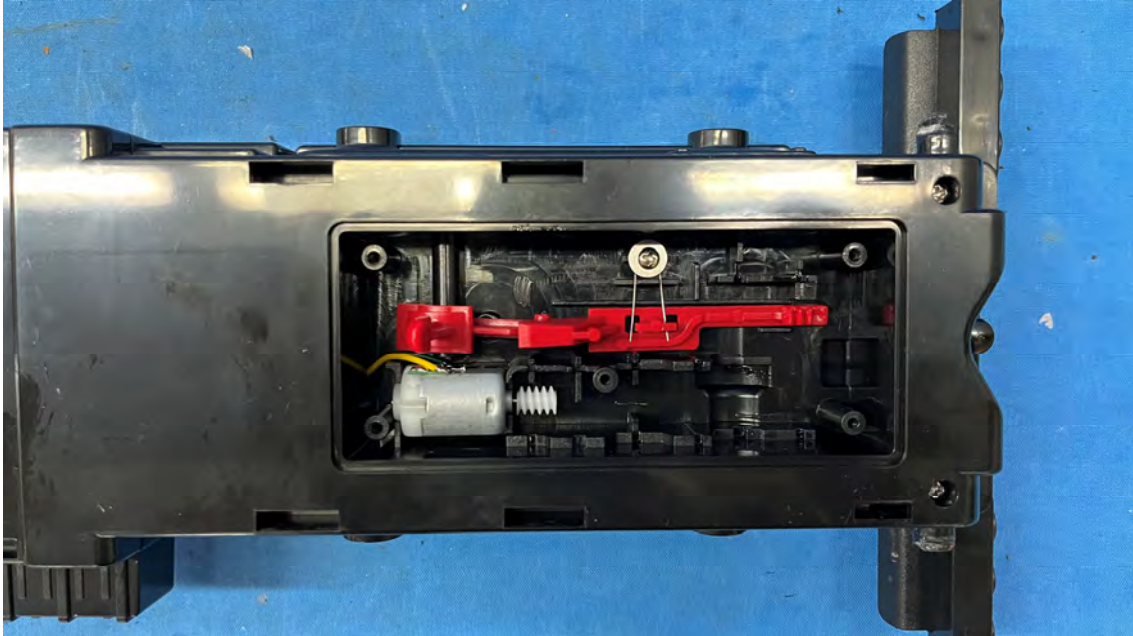

(Internal)

INTERTEK TESTING SERVICES

Equipment Photographs

(Internal)

INTERTEK TESTING SERVICES

Equipment Photographs

(Internal)

FCC ID: SLU22D24R14
IC: 10718A-22D24R14