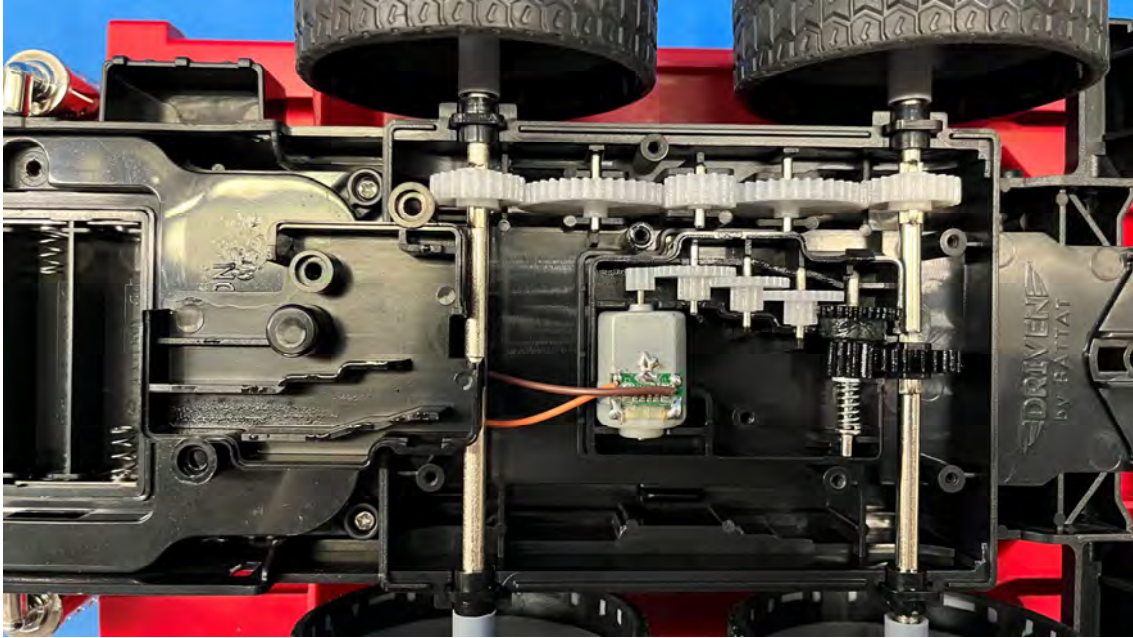

INTERTEK TESTING SERVICES

Equipment Photographs

(Internal)

FCC ID: SLU22D24R14
IC: 10718A-22D24R14

INTERTEK TESTING SERVICES

Equipment Photographs

(Internal)

INTERTEK TESTING SERVICES

Equipment Photographs

(Internal)

INTERTEK TESTING SERVICES

Equipment Photographs

(Internal)

INTERTEK TESTING SERVICES

Equipment Photographs

(Internal)

INTERTEK TESTING SERVICES

Equipment Photographs

(Internal)

FCC ID: SLU22D24R14
IC: 10718A-22D24R14

INTERTEK TESTING SERVICES

Equipment Photographs

(Internal)

FCC ID: SLU22D24R14
IC: 10718A-22D24R14