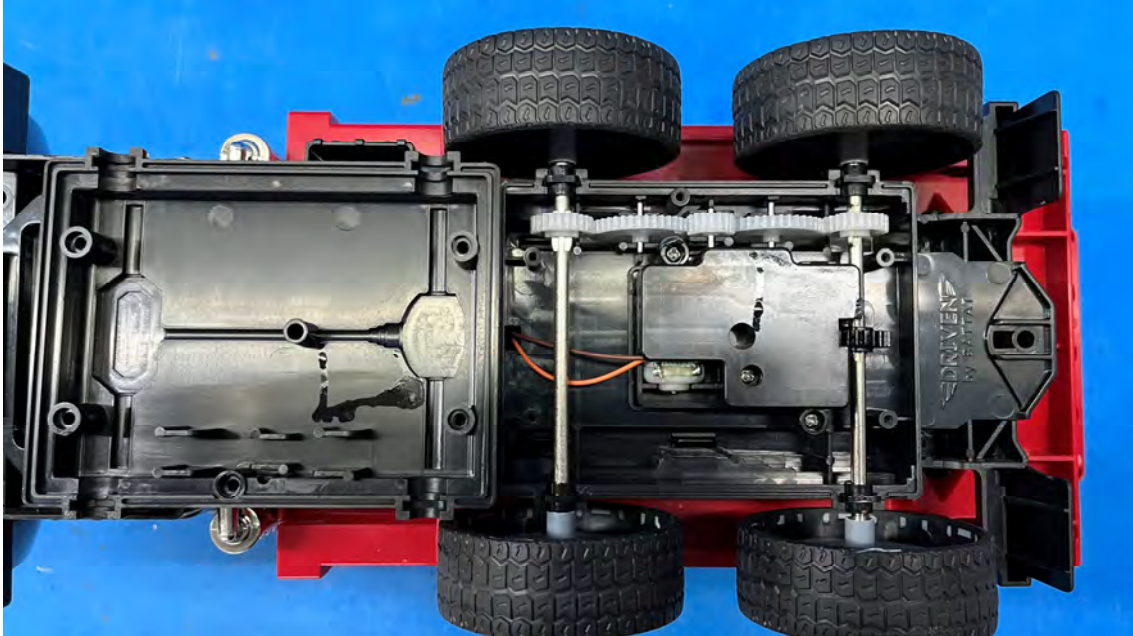

Equipment Photographs

(Internal)

INTERTEK TESTING SERVICES

Equipment Photographs

(Internal)

INTERTEK TESTING SERVICES

Equipment Photographs

(Internal)

INTERTEK TESTING SERVICES

Equipment Photographs

(Internal)

FCC ID: SLU22D24R14
IC: 10718A-22D24R14

INTERTEK TESTING SERVICES

Equipment Photographs

(Internal)

FCC ID: SLU22D24R14
IC: 10718A-22D24R14