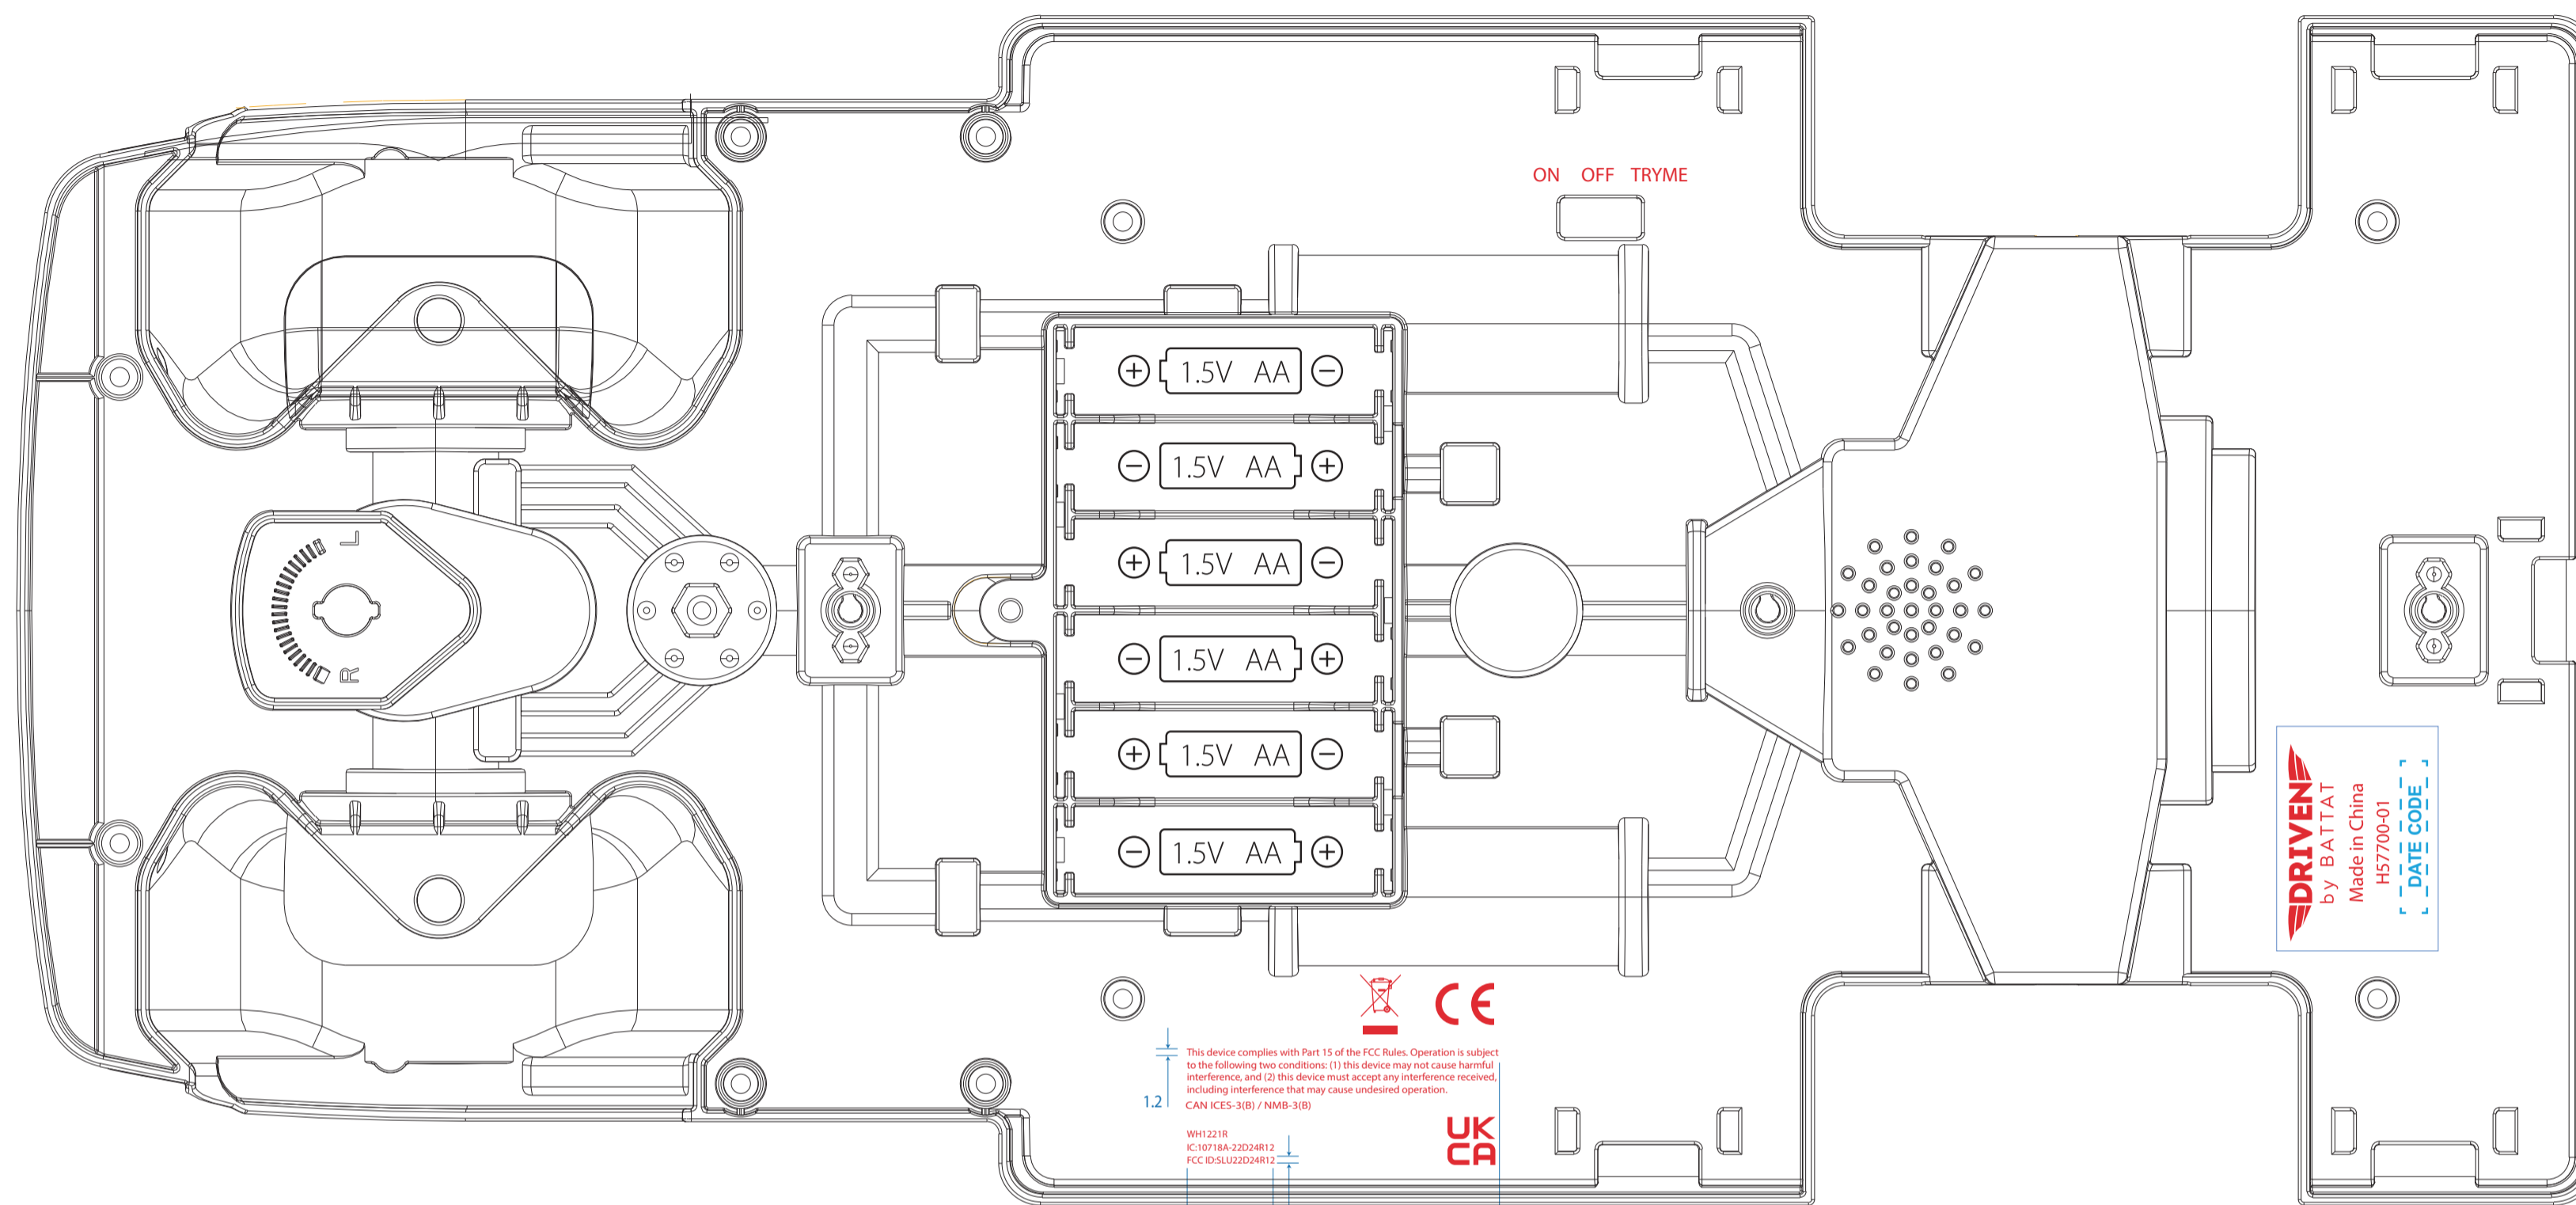

WH1221 SLUG position R1.2

All dimensions in mm.