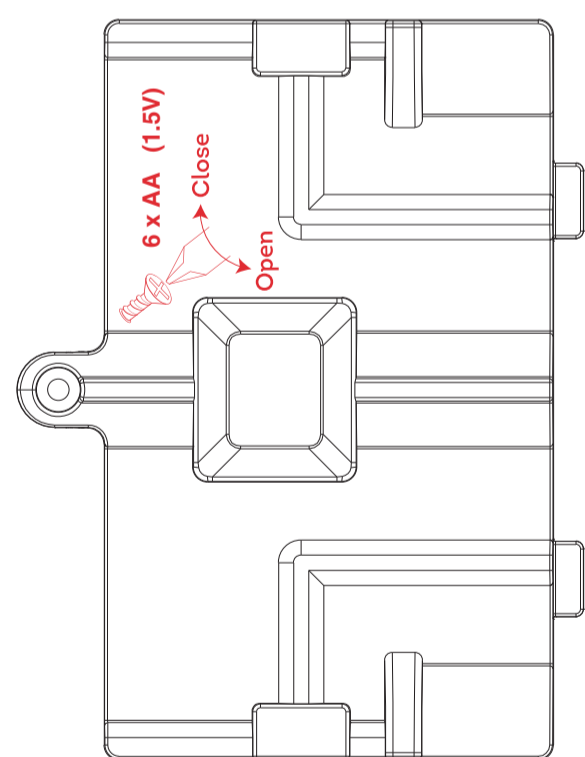

WH1221 SLUG position R1.2

All dimensions in mm.