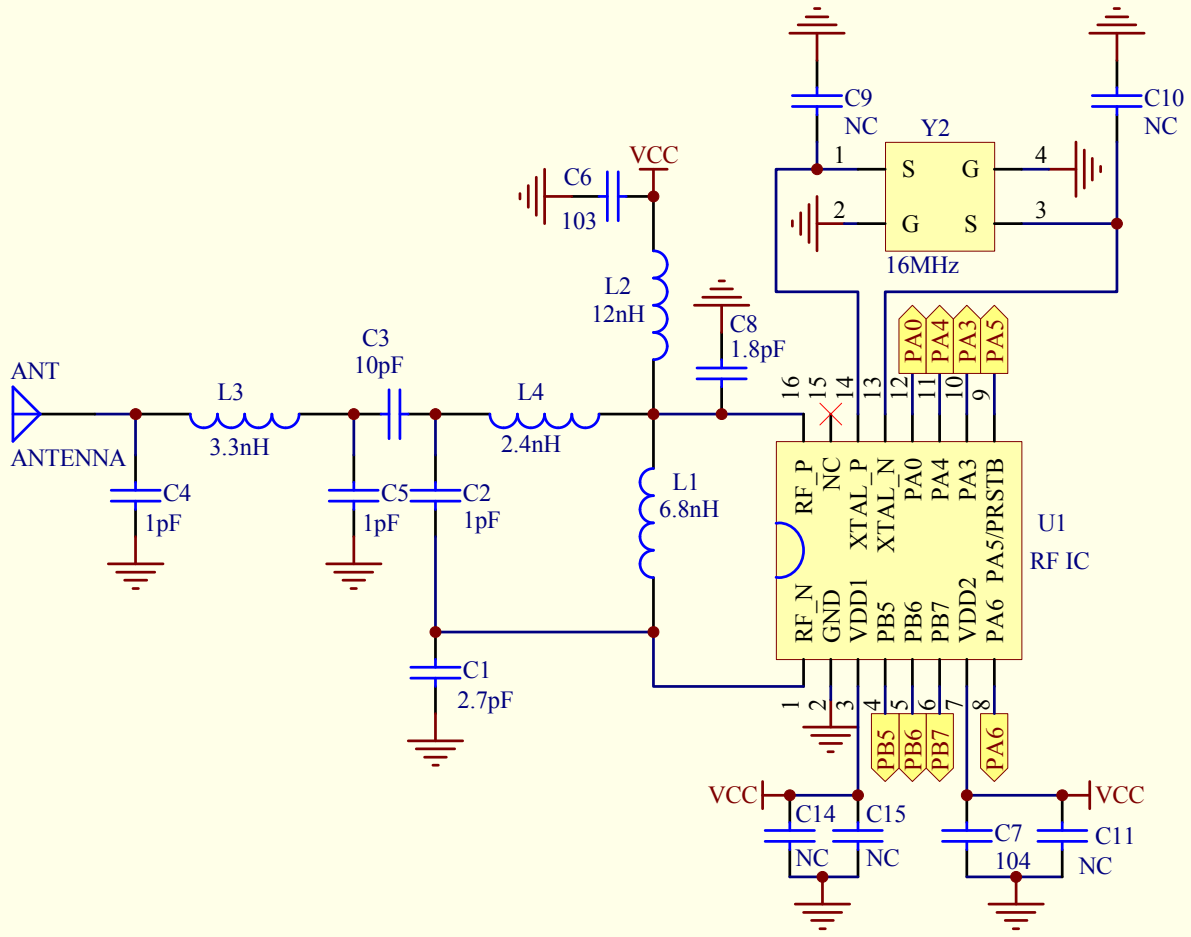

1

2

3

4

D

D

C

C

B

B

A

A

Teamway LTD
Project Name:TID2.4GV2
For reference only

1

2

3

4