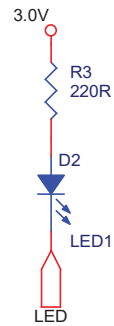

2.4G模組 (發射)
TX KEYBOARD

五款選擇方式:

OP2	OP1	OP0
1:0	0	0
2:0	0	1
3:0	1	0
4:0	1	1
5:1	X	X

<Reference Only>
<僅供參考>

 Grossfield LTD. Room 02, 18/F, New Treasure Centre, 10 Ng Fong Street, San Po Kong, Kowloon, Hong Kong. TEL : (852) 27827530 FAX : (852) 23743607		
Title WH1197		
Size A4	Document Number P200815	Rev C3
Date: Tuesday, April 27, 2021	Sheet 1	of 1