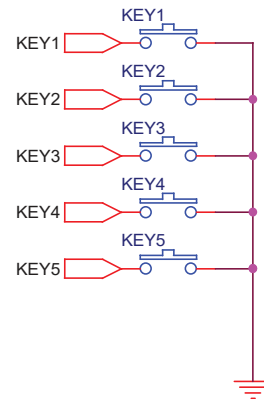

2.4G模組 (發射)
TX KEYBOARD

五款選擇方式:

OP2	OP1	OP0
1:0	0	0
2:0	0	1
3:0	1	0
4:0	1	1
5:1	X	X

<Reference Only>
<僅供參考>

 Grossfield LTD. Room 02, 18/F, New Treasure Centre, 10 Ng Fong Street, San Po Kong, Kowloon, Hong Kong. TEL : (852) 27827530 FAX : (852) 23743607		
Title WH1197		
Size A4	Document Number P200815	Rev C3
Date: Tuesday, April 27, 2021	Sheet 1	of 1