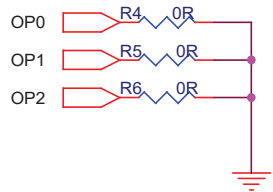

2.4G模組 (發射)
TX KEYBOARD

五款選擇方式:

OP2	OP1	OP0
1:0	0	0
2:0	0	1
3:0	1	0
4:0	1	1
5:1	X	X

<Reference Only>
<僅供參考>

 Grossfield LTD. Room 02, 18/F, New Treasure Centre, 10 Ng Fong Street, San Po Kong, Kowloon, Hong Kong. TEL : (852) 27827530 FAX : (852) 23743607		
Title WH1197		
Size A4	Document Number P200815	Rev C3
Date: Tuesday, April 27, 2021	Sheet 1	of 1