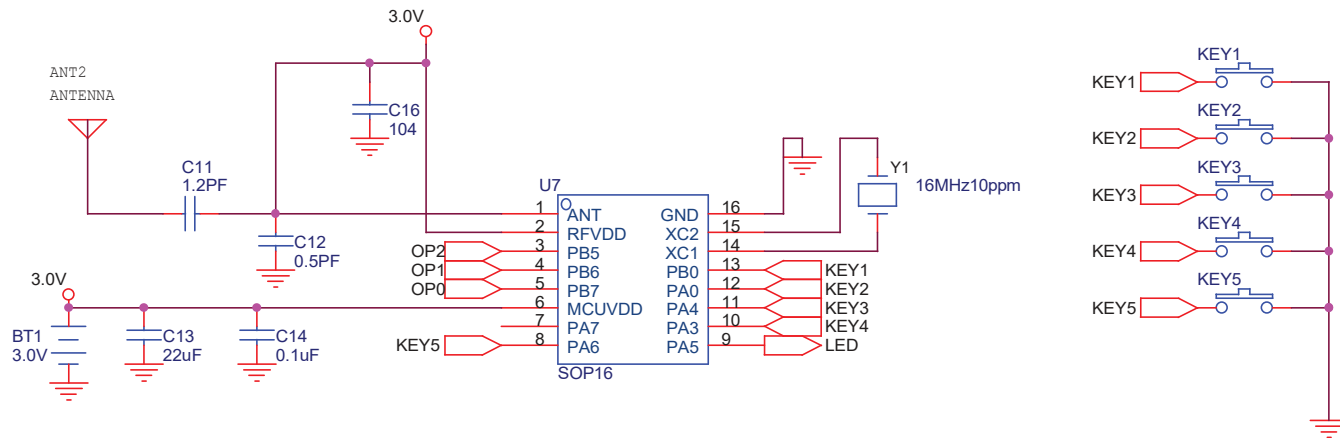

2.4G模組 (發射)
TX KEYBOARD

五款選擇方式:

OP2	OP1	OP0
1:0	0	0
2:0	0	1
3:0	1	0
4:0	1	1
5:1	X	X

<Reference Only>
<僅供參考>

 Grossfield LTD. Room 02, 18/F, New Treasure Centre, 10 Ng Fong Street, San Po Kong, Kowloon, Hong Kong. TEL : (852) 27827530 FAX : (852) 23743607		
Title WH1197		
Size A4	Document Number P200815	Rev C3
Date: Tuesday, April 27, 2021	Sheet 1	of 1