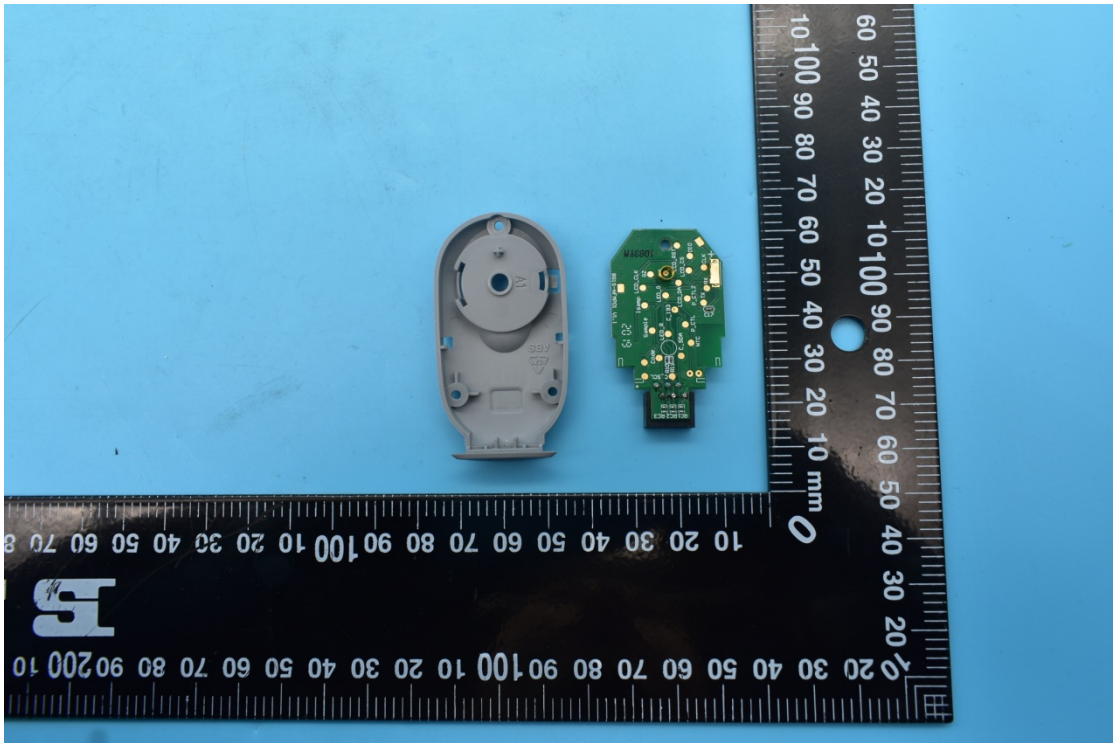

FCC ID:SLRBG1S, IC:10913A-BG1S

Internal Photos

1. EUT uncover view

2. Antenna view