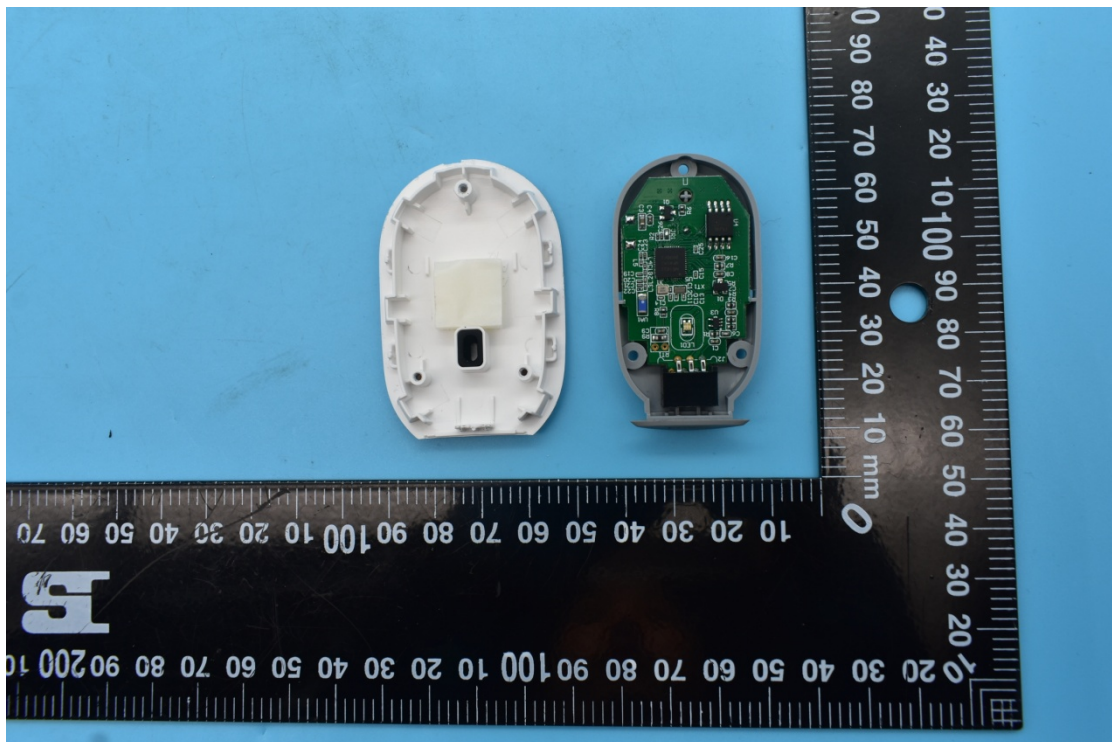

FCC ID:SLRBG1S, IC:10913A-BG1S

Internal Photos

1. EUT uncover view

2. Antenna view