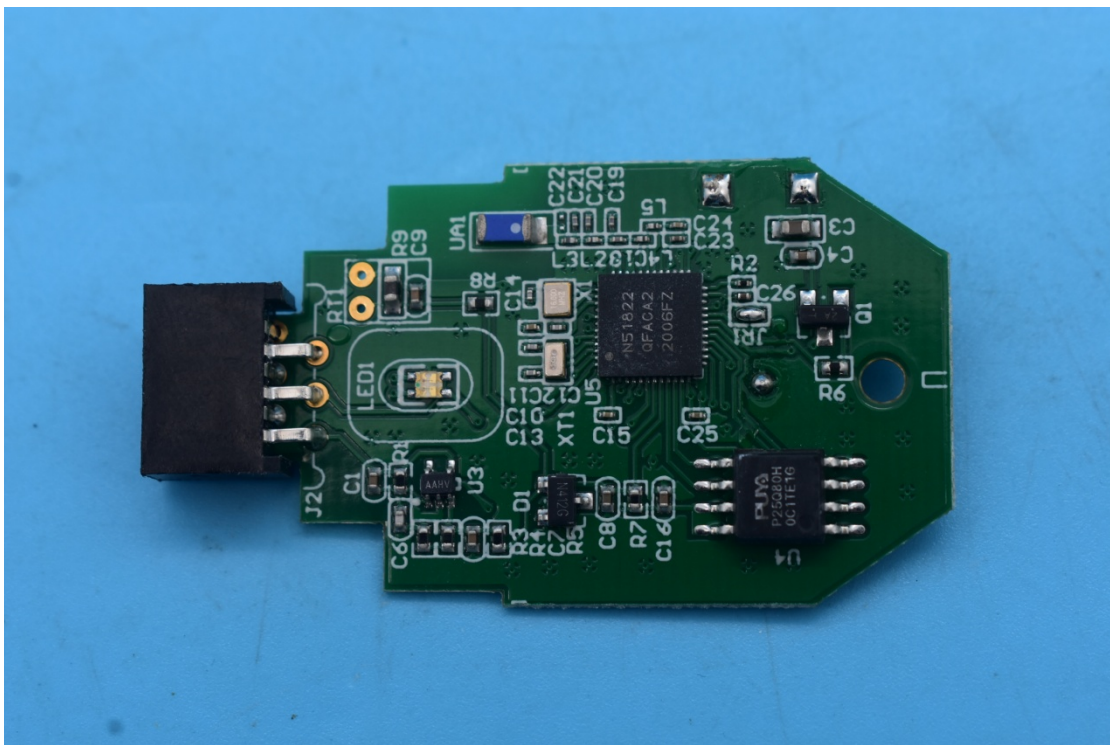

FCC ID:SLRBG1S, IC:10913A-BG1S

Internal Photos

1. EUT uncover view

2. Antenna view