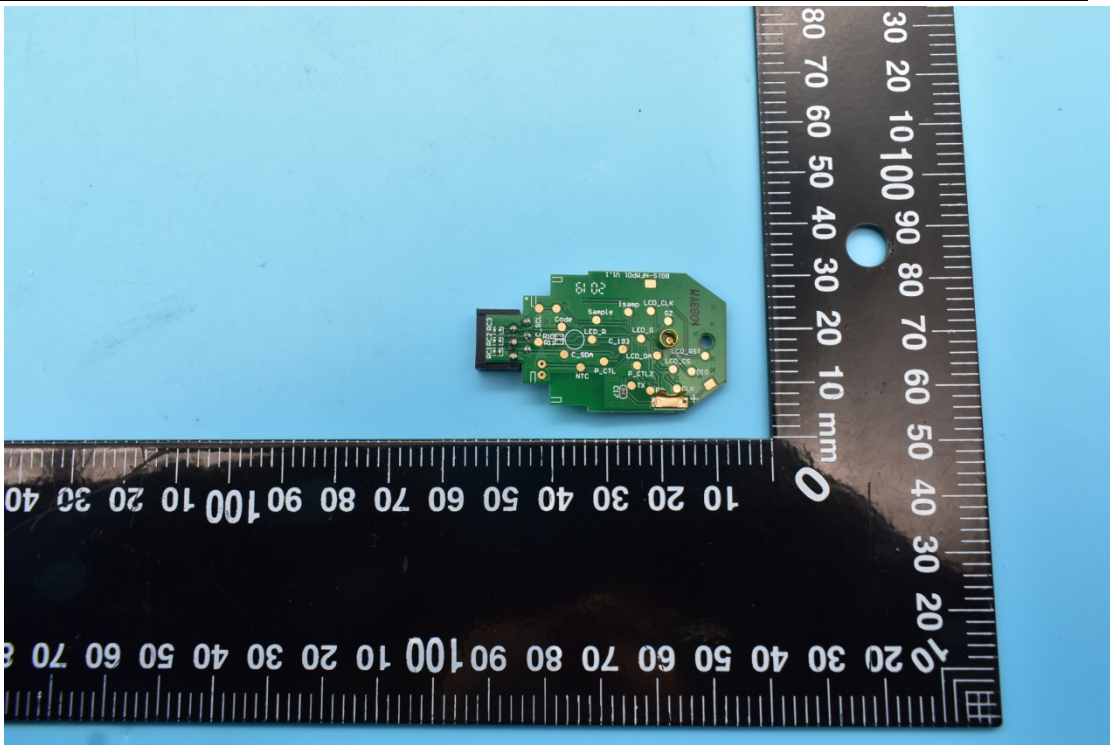

FCC ID:SLRBG1S, IC:10913A-BG1S

Internal Photos

1. EUT uncover view

2. Antenna view