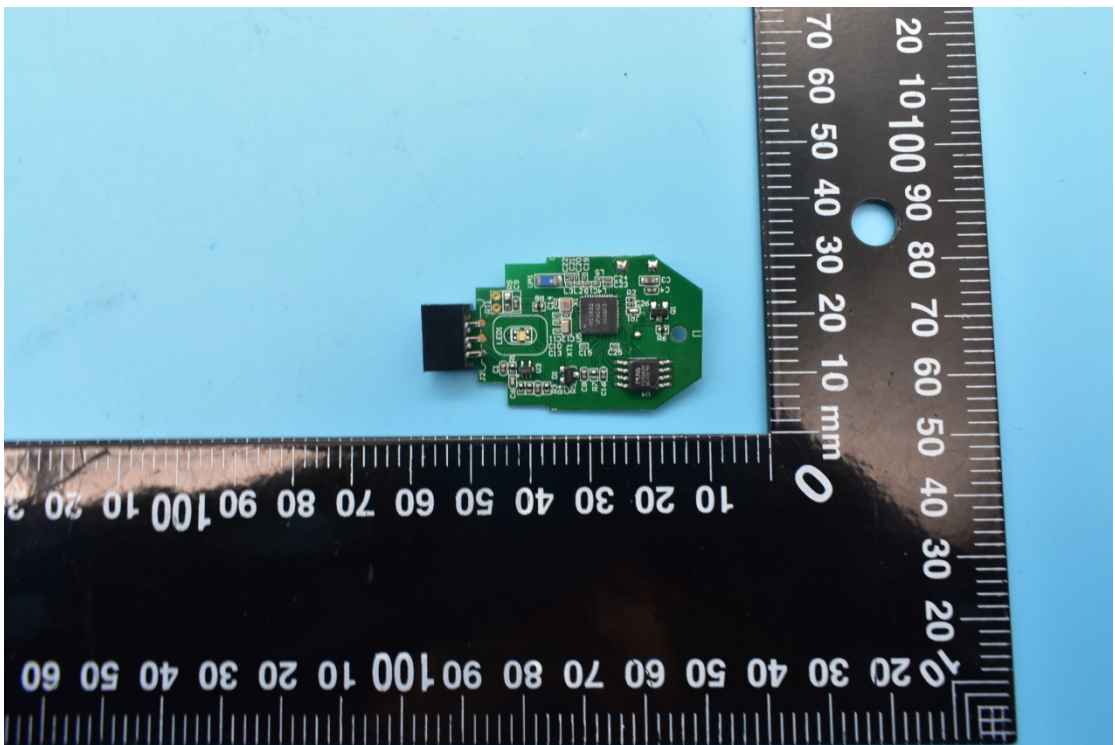

FCC ID:SLRBG1S, IC:10913A-BG1S

Internal Photos

1. EUT uncover view

2. Antenna view