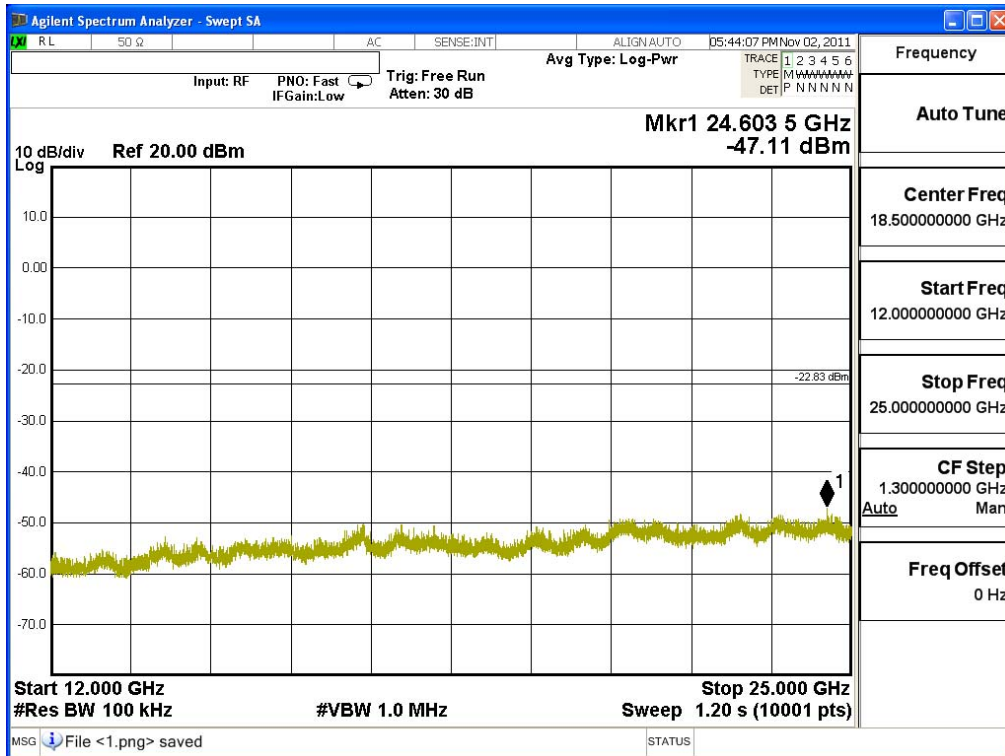

Channel 06 (2437MHz) 30MHz -25GHz-Chain A

Channel 11 (2462MHz) 30MHz -25GHz-Chain A

Channel 01 (2412MHz) 30MHz -25GHz-Chain B

Channel 06 (2437MHz) 30MHz -25GHz-Chain B

Channel 11 (2462MHz) 30MHz -25GHz-Chain B

Product : MOXA IEEE 802.11 a/b/g/n PCI-e
 Test Item : RF Antenna Conducted Spurious
 Test Site : No.3 OATS
 Test Mode : Mode 5: Transmit - 802.11n-40BW_30Mbps(2.4G Band)

Channel 03 (2422MHz) 30MHz -25GHz-Chain A