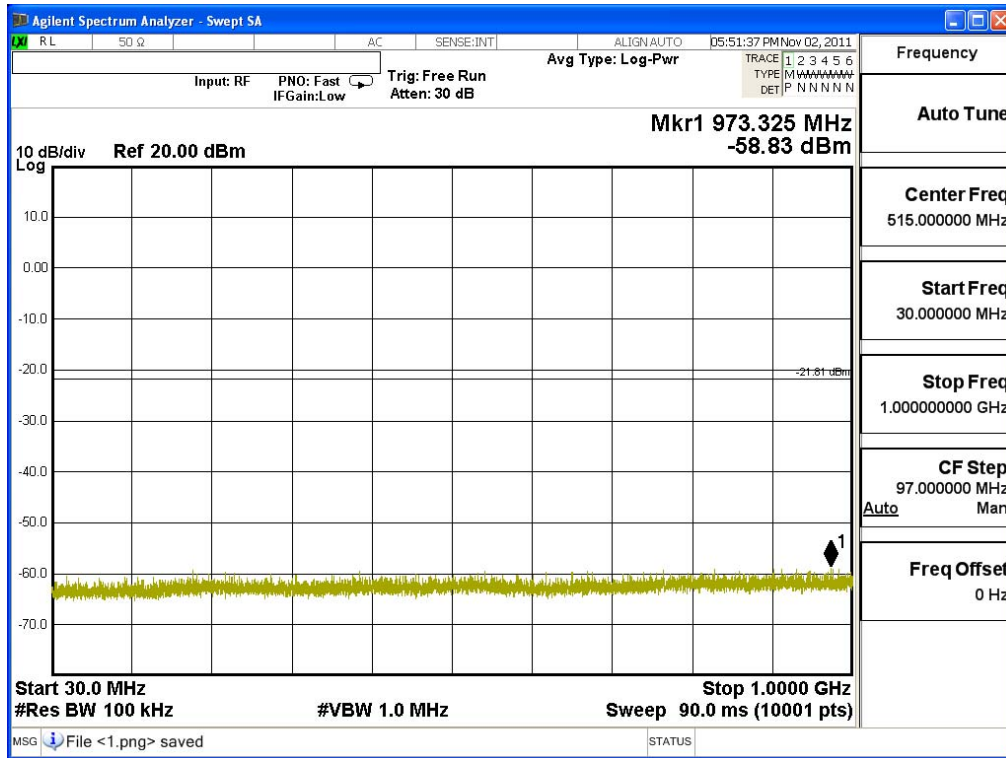

Channel 06 (2437MHz) 30MHz -25GHz-Chain A

Channel 11 (2462MHz) 30MHz -25GHz-Chain A

Channel 01 (2412MHz) 30MHz -25GHz-Chain B

Channel 06 (2437MHz) 30MHz -25GHz-Chain B

Channel 11 (2462MHz) 30MHz -25GHz-Chain B

Product : MOXA IEEE 802.11 a/b/g/n PCI-e
 Test Item : RF Antenna Conducted Spurious
 Test Site : No.3 OATS
 Test Mode : Mode 5: Transmit - 802.11n-40BW_30Mbps(2.4G Band)

Channel 03 (2422MHz) 30MHz -25GHz-Chain A