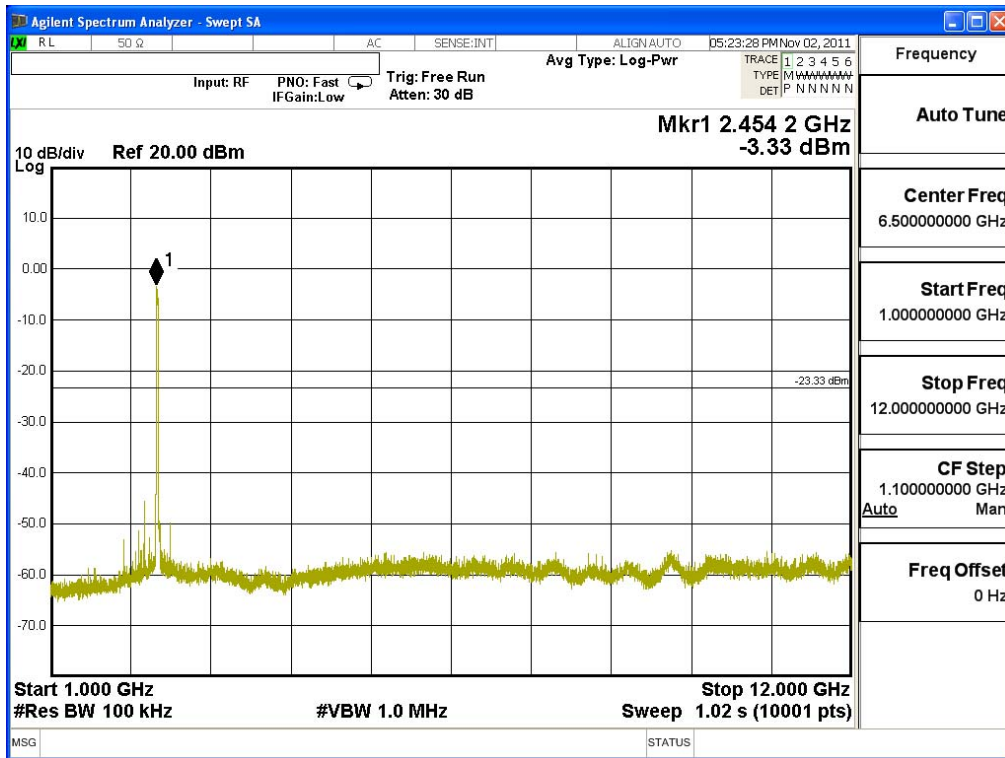

Channel 06 (2437MHz) 30MHz -25GHz-Chain A

Channel 11 (2462MHz) 30MHz -25GHz-Chain A

Channel 01 (2412MHz) 30MHz -25GHz-Chain B

Channel 06 (2437MHz) 30MHz -25GHz-Chain B

Channel 11 (2462MHz) 30MHz -25GHz-Chain B

Product : MOXA IEEE 802.11 a/b/g/n PCI-e
 Test Item : RF Antenna Conducted Spurious
 Test Site : No.3 OATS
 Test Mode : Mode 5: Transmit - 802.11n-40BW_30Mbps(2.4G Band)

Channel 03 (2422MHz) 30MHz -25GHz-Chain A