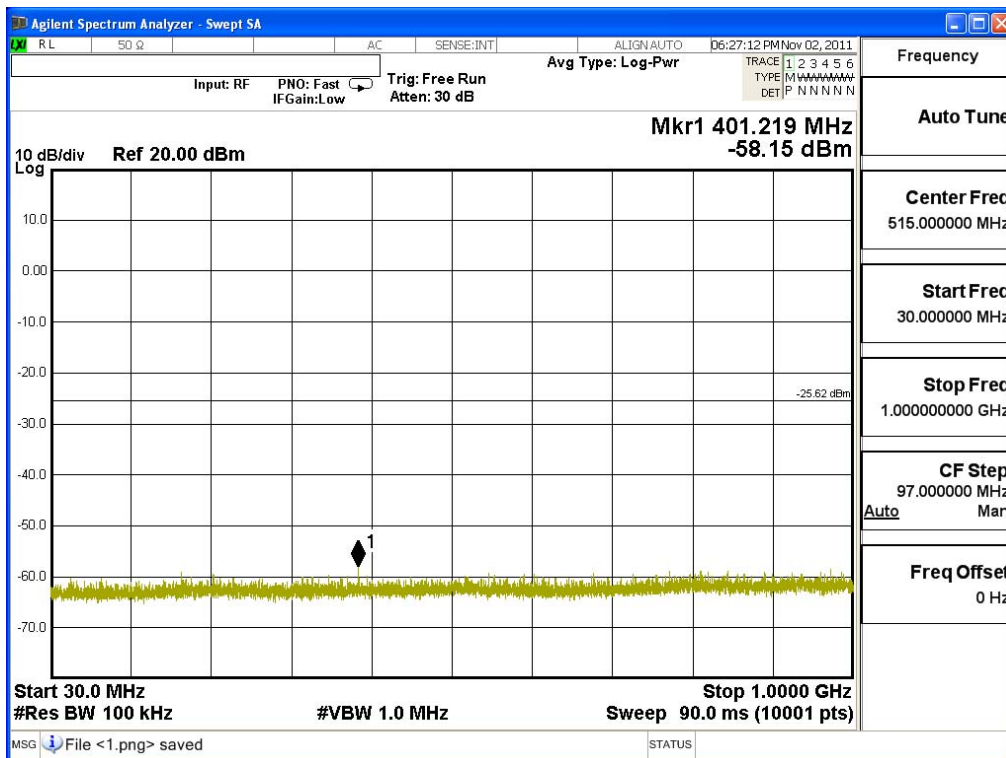

Channel 09 (2452MHz) 30MHz -25GHz-Chain A