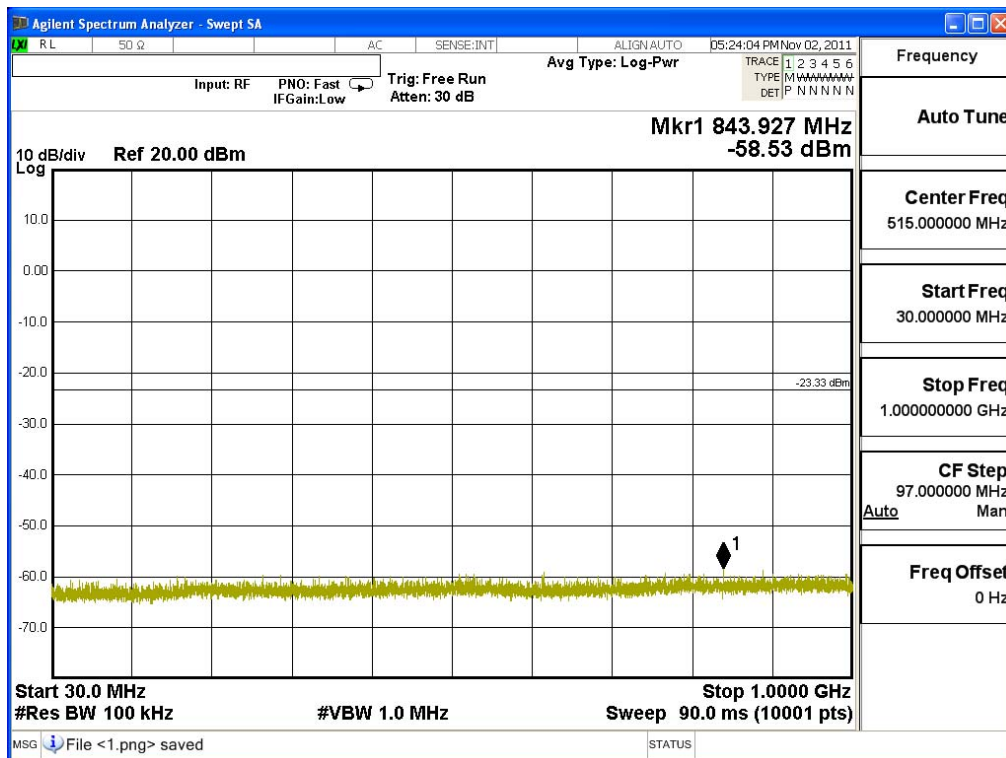

Channel 06 (2437MHz) 30MHz -25GHz-Chain A

Channel 11 (2462MHz) 30MHz -25GHz-Chain A

Channel 01 (2412MHz) 30MHz -25GHz-Chain B

Channel 06 (2437MHz) 30MHz -25GHz-Chain B

Channel 11 (2462MHz) 30MHz -25GHz-Chain B

Product : MOXA IEEE 802.11 a/b/g/n PCI-e
 Test Item : RF Antenna Conducted Spurious
 Test Site : No.3 OATS
 Test Mode : Mode 5: Transmit - 802.11n-40BW_30Mbps(2.4G Band)

Channel 03 (2422MHz) 30MHz -25GHz-Chain A