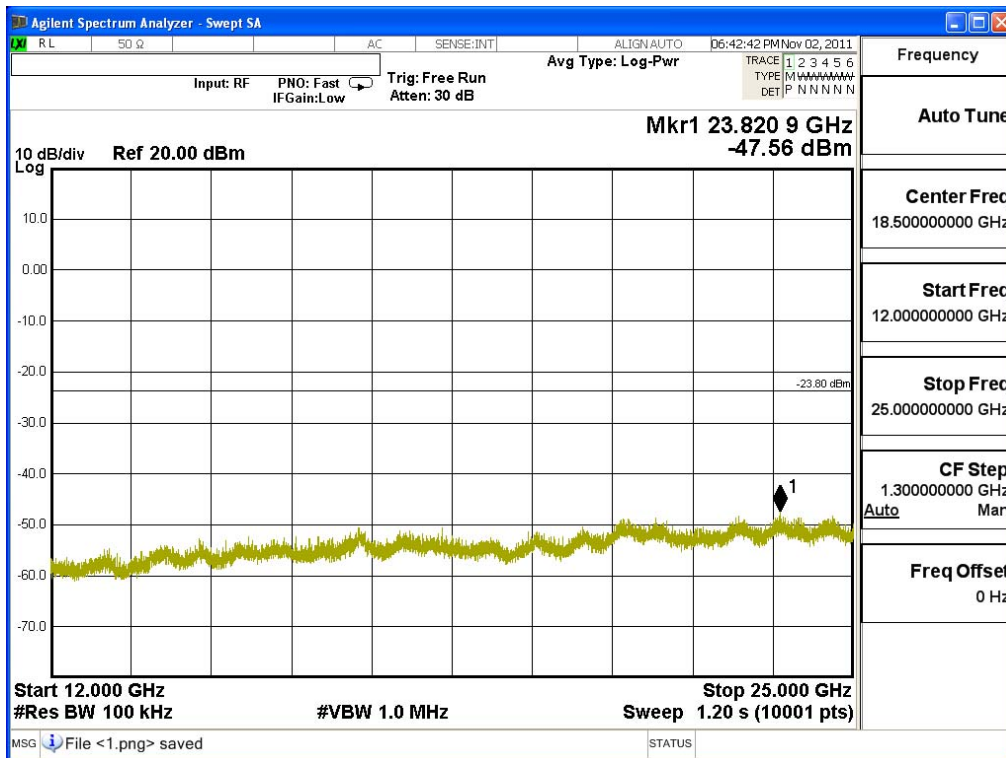

Channel 06 (2437MHz) 30MHz -25GHz-Chain A

Channel 11 (2462MHz) 30MHz -25GHz-Chain A

Channel 01 (2412MHz) 30MHz -25GHz-Chain B

Channel 06 (2437MHz) 30MHz -25GHz-Chain B

Channel 11 (2462MHz) 30MHz -25GHz-Chain B

Product : MOXA IEEE 802.11 a/b/g/n PCI-e
 Test Item : RF Antenna Conducted Spurious
 Test Site : No.3 OATS
 Test Mode : Mode 5: Transmit - 802.11n-40BW_30Mbps(2.4G Band)

Channel 03 (2422MHz) 30MHz -25GHz-Chain A

Channel 06 (2437MHz) 30MHz -25GHz-Chain A

Channel 09 (2452MHz) 30MHz -25GHz-Chain A

Channel 03 (2422MHz) 30MHz -25GHz-Chain B

Channel 06 (2437MHz) 30MHz -25GHz-Chain B

Channel 09 (2452MHz) 30MHz -25GHz-Chain B