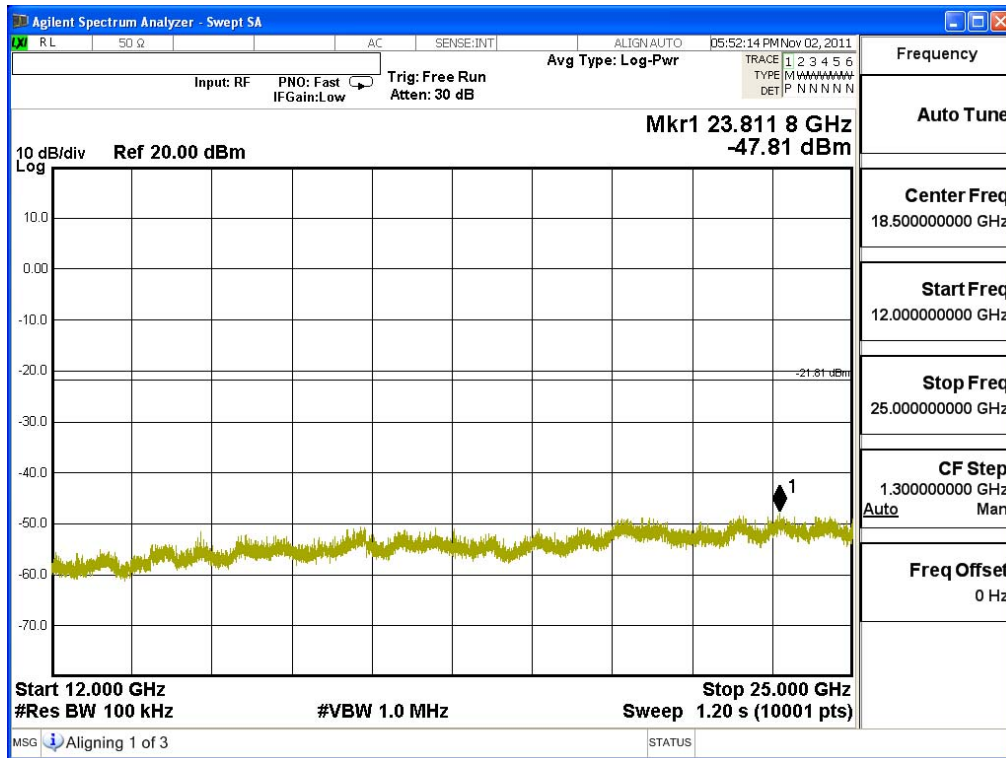

Channel 06 (2437MHz) 30MHz -25GHz-Chain A

Channel 11 (2462MHz) 30MHz -25GHz-Chain A

Channel 01 (2412MHz) 30MHz -25GHz-Chain B

Channel 06 (2437MHz) 30MHz -25GHz-Chain B

Channel 11 (2462MHz) 30MHz -25GHz-Chain B

Product : MOXA IEEE 802.11 a/b/g/n PCI-e
 Test Item : RF Antenna Conducted Spurious
 Test Site : No.3 OATS
 Test Mode : Mode 5: Transmit - 802.11n-40BW_30Mbps(2.4G Band)

Channel 03 (2422MHz) 30MHz -25GHz-Chain A