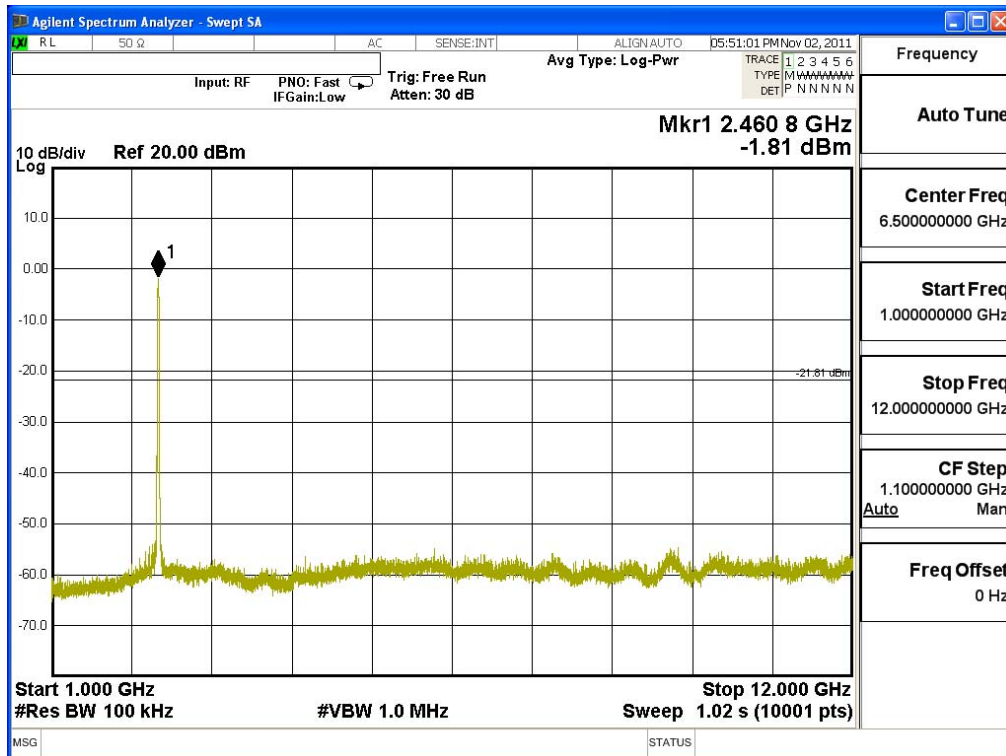

Channel 06 (2437MHz) 30MHz -25GHz-Chain A

Channel 11 (2462MHz) 30MHz -25GHz-Chain A

Channel 01 (2412MHz) 30MHz -25GHz-Chain B

Channel 06 (2437MHz) 30MHz -25GHz-Chain B

Channel 11 (2462MHz) 30MHz -25GHz-Chain B

Product : MOXA IEEE 802.11 a/b/g/n PCI-e
 Test Item : RF Antenna Conducted Spurious
 Test Site : No.3 OATS
 Test Mode : Mode 5: Transmit - 802.11n-40BW_30Mbps(2.4G Band)

Channel 03 (2422MHz) 30MHz -25GHz-Chain A