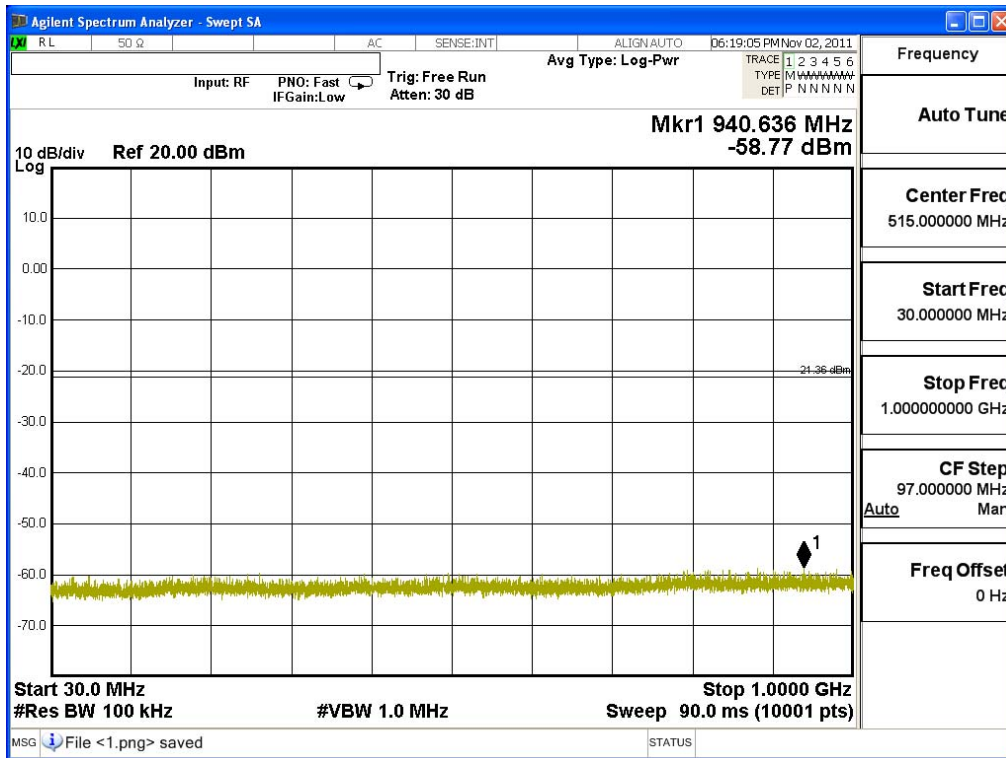

Channel 06 (2437MHz) 30MHz -25GHz-Chain A