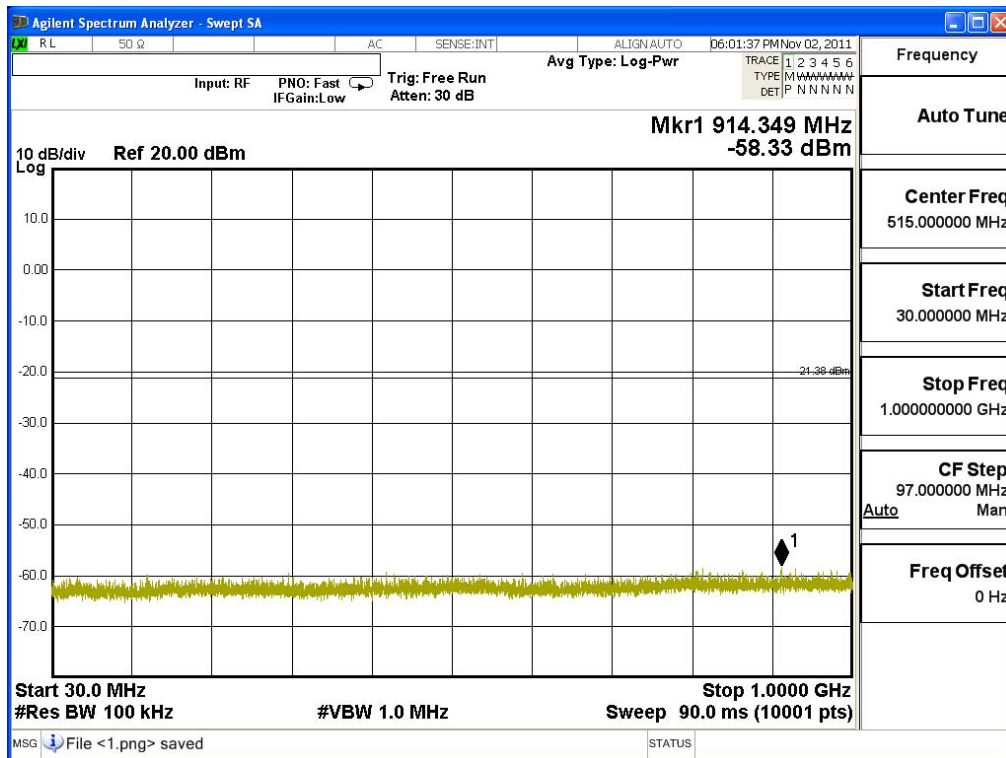

Channel 06 (2437MHz) 30MHz -25GHz-Chain A

Channel 11 (2462MHz) 30MHz -25GHz-Chain A

Channel 01 (2412MHz) 30MHz -25GHz-Chain B

Channel 06 (2437MHz) 30MHz -25GHz-Chain B

Channel 11 (2462MHz) 30MHz -25GHz-Chain B

Product : MOXA IEEE 802.11 a/b/g/n PCI-e
 Test Item : RF Antenna Conducted Spurious
 Test Site : No.3 OATS
 Test Mode : Mode 5: Transmit - 802.11n-40BW_30Mbps(2.4G Band)

Channel 03 (2422MHz) 30MHz -25GHz-Chain A