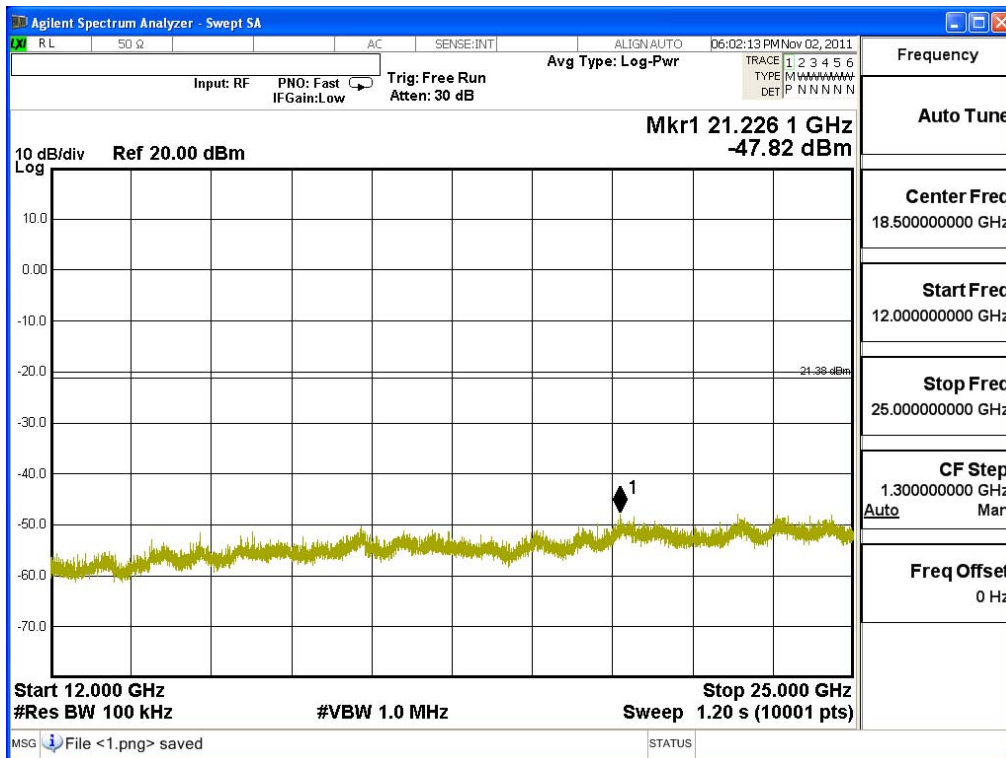

Channel 06 (2437MHz) 30MHz -25GHz-Chain A

Channel 11 (2462MHz) 30MHz -25GHz-Chain A

Channel 01 (2412MHz) 30MHz -25GHz-Chain B

Channel 06 (2437MHz) 30MHz -25GHz-Chain B

Channel 11 (2462MHz) 30MHz -25GHz-Chain B

Product : MOXA IEEE 802.11 a/b/g/n PCI-e
 Test Item : RF Antenna Conducted Spurious
 Test Site : No.3 OATS
 Test Mode : Mode 5: Transmit - 802.11n-40BW_30Mbps(2.4G Band)

Channel 03 (2422MHz) 30MHz -25GHz-Chain A