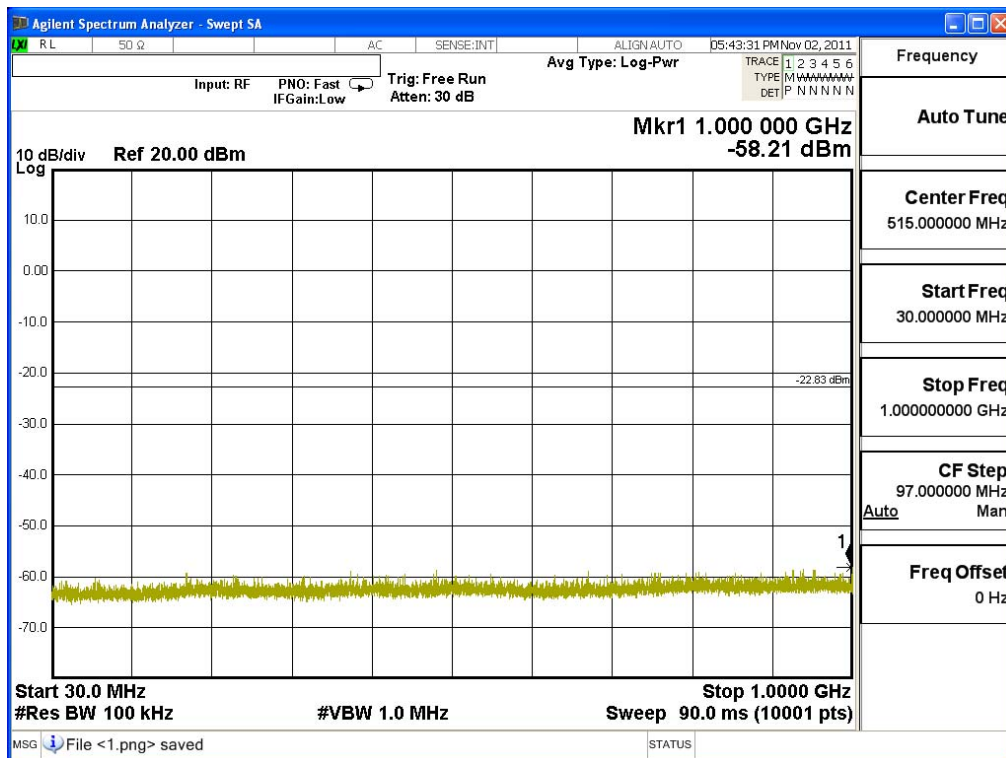

Channel 06 (2437MHz) 30MHz -25GHz-Chain A

Channel 11 (2462MHz) 30MHz -25GHz-Chain A

Channel 01 (2412MHz) 30MHz -25GHz-Chain B

Channel 06 (2437MHz) 30MHz -25GHz-Chain B

Channel 11 (2462MHz) 30MHz -25GHz-Chain B

Product : MOXA IEEE 802.11 a/b/g/n PCI-e
 Test Item : RF Antenna Conducted Spurious
 Test Site : No.3 OATS
 Test Mode : Mode 5: Transmit - 802.11n-40BW_30Mbps(2.4G Band)

Channel 03 (2422MHz) 30MHz -25GHz-Chain A