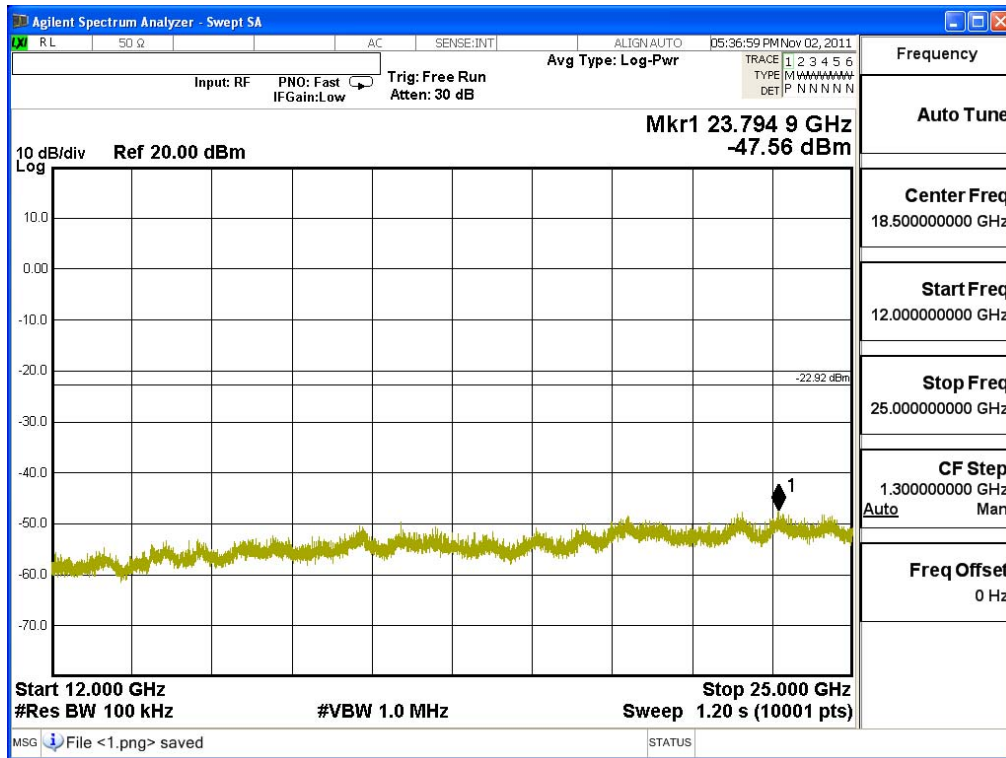

Channel 06 (2437MHz) 30MHz -25GHz-Chain A

Channel 11 (2462MHz) 30MHz -25GHz-Chain A

Channel 01 (2412MHz) 30MHz -25GHz-Chain B

Channel 06 (2437MHz) 30MHz -25GHz-Chain B

Channel 11 (2462MHz) 30MHz -25GHz-Chain B

Product : MOXA IEEE 802.11 a/b/g/n PCI-e
 Test Item : RF Antenna Conducted Spurious
 Test Site : No.3 OATS
 Test Mode : Mode 5: Transmit - 802.11n-40BW_30Mbps(2.4G Band)

Channel 03 (2422MHz) 30MHz -25GHz-Chain A