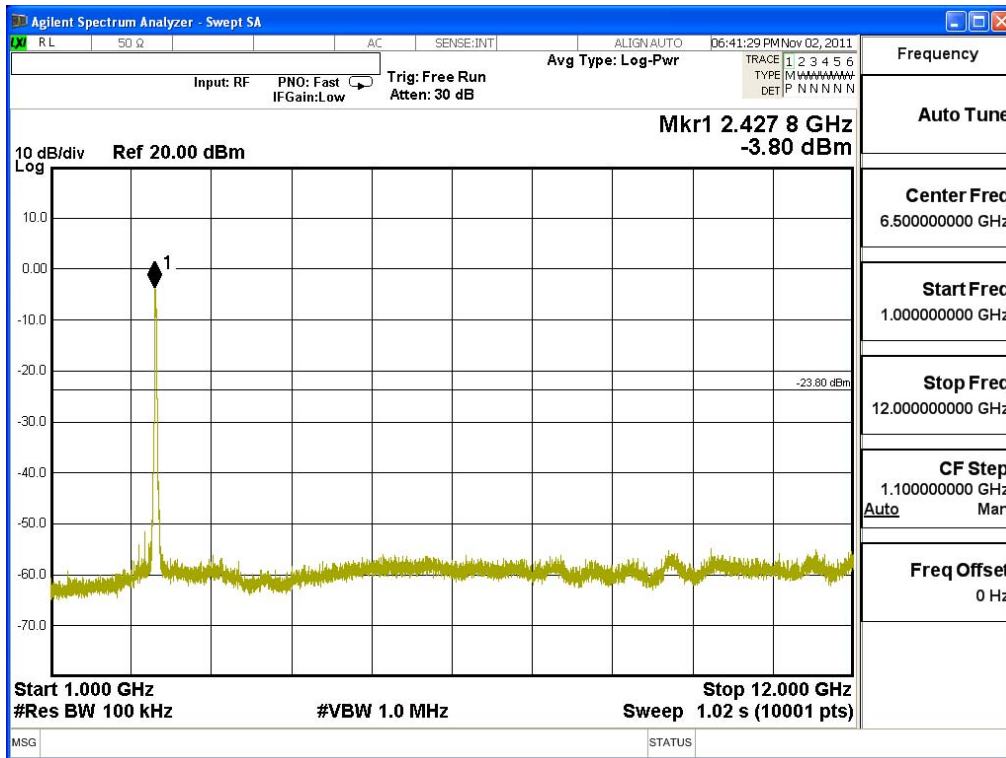

Channel 06 (2437MHz) 30MHz -25GHz-Chain A

Channel 11 (2462MHz) 30MHz -25GHz-Chain A

Channel 01 (2412MHz) 30MHz -25GHz-Chain B

Channel 06 (2437MHz) 30MHz -25GHz-Chain B

Channel 11 (2462MHz) 30MHz -25GHz-Chain B

Product : MOXA IEEE 802.11 a/b/g/n PCI-e
 Test Item : RF Antenna Conducted Spurious
 Test Site : No.3 OATS
 Test Mode : Mode 5: Transmit - 802.11n-40BW_30Mbps(2.4G Band)

Channel 03 (2422MHz) 30MHz -25GHz-Chain A

Channel 06 (2437MHz) 30MHz -25GHz-Chain A

Channel 09 (2452MHz) 30MHz -25GHz-Chain A

Channel 03 (2422MHz) 30MHz -25GHz-Chain B

Channel 06 (2437MHz) 30MHz -25GHz-Chain B

Channel 09 (2452MHz) 30MHz -25GHz-Chain B