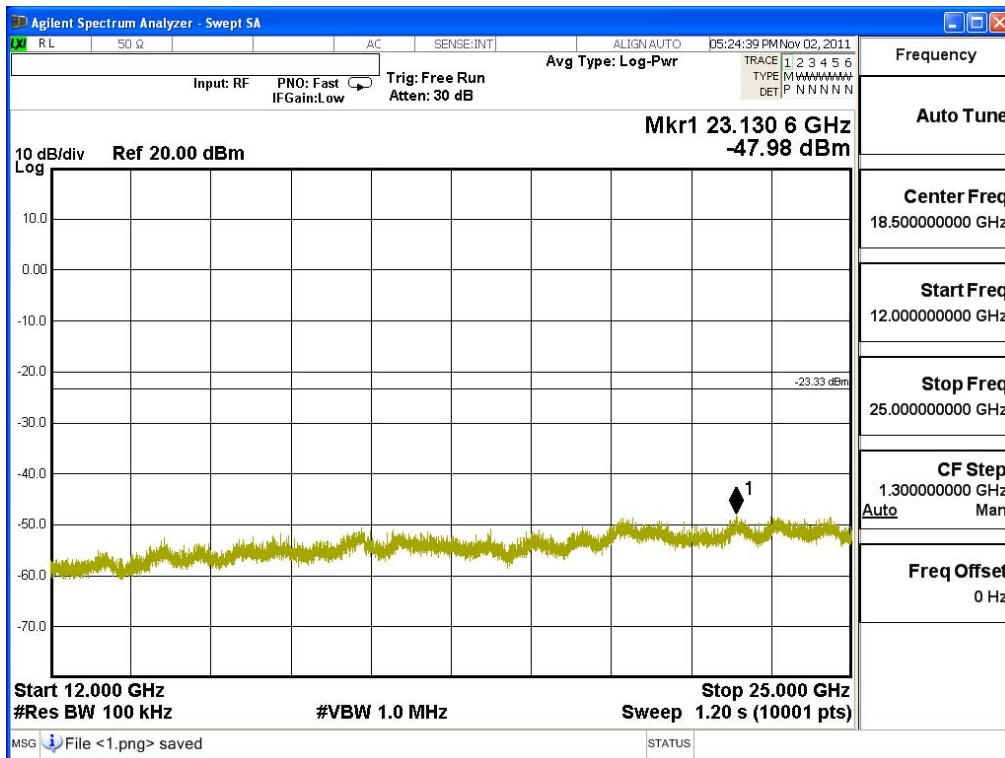

Channel 06 (2437MHz) 30MHz -25GHz-Chain A

Channel 11 (2462MHz) 30MHz -25GHz-Chain A

Channel 01 (2412MHz) 30MHz -25GHz-Chain B

Channel 06 (2437MHz) 30MHz -25GHz-Chain B

Channel 11 (2462MHz) 30MHz -25GHz-Chain B

Product : MOXA IEEE 802.11 a/b/g/n PCI-e
 Test Item : RF Antenna Conducted Spurious
 Test Site : No.3 OATS
 Test Mode : Mode 5: Transmit - 802.11n-40BW_30Mbps(2.4G Band)

Channel 03 (2422MHz) 30MHz -25GHz-Chain A