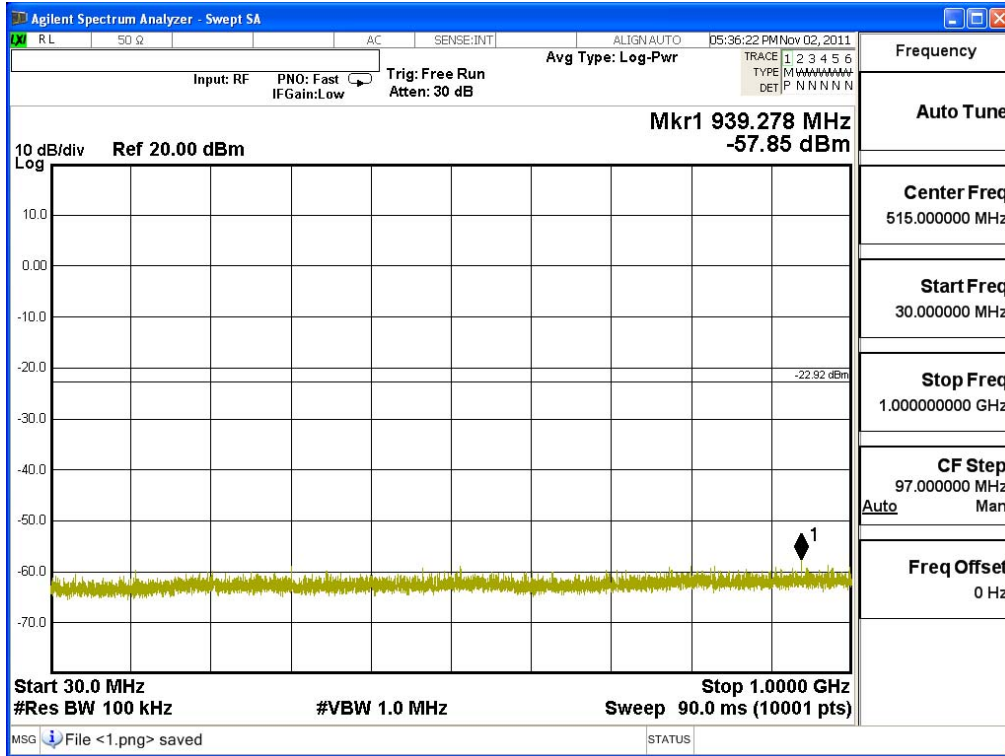

Channel 06 (2437MHz) 30MHz -25GHz-Chain A

Channel 11 (2462MHz) 30MHz -25GHz-Chain A

Channel 01 (2412MHz) 30MHz -25GHz-Chain B

Channel 06 (2437MHz) 30MHz -25GHz-Chain B

Channel 11 (2462MHz) 30MHz -25GHz-Chain B

Product : MOXA IEEE 802.11 a/b/g/n PCI-e
 Test Item : RF Antenna Conducted Spurious
 Test Site : No.3 OATS
 Test Mode : Mode 5: Transmit - 802.11n-40BW_30Mbps(2.4G Band)

Channel 03 (2422MHz) 30MHz -25GHz-Chain A