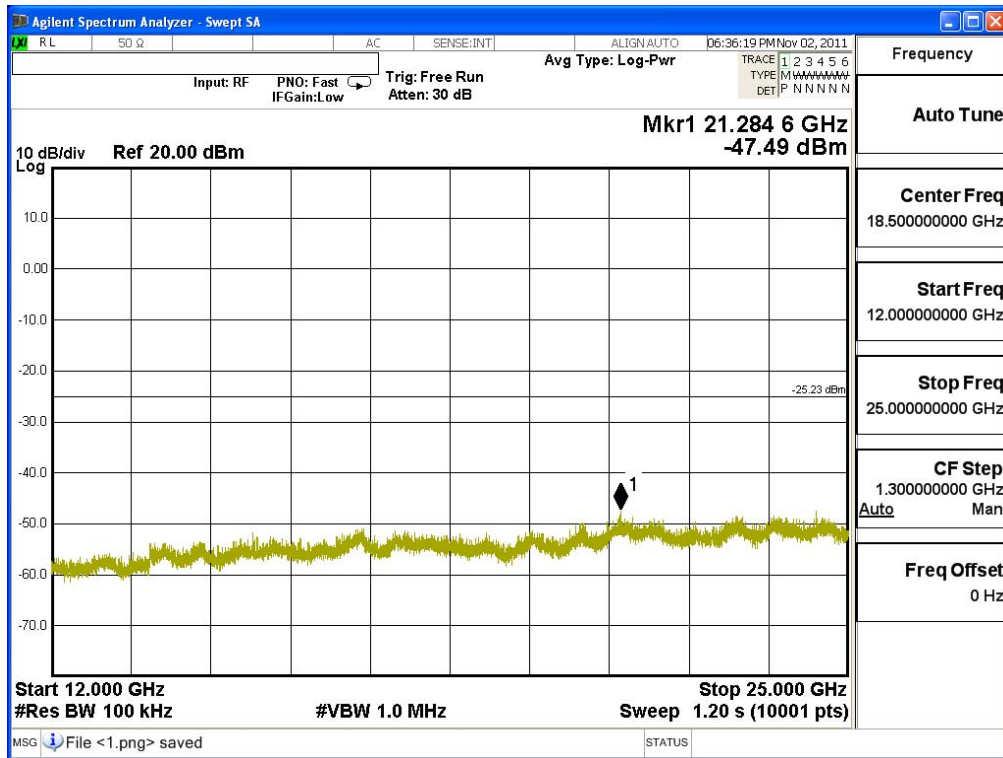

Channel 06 (2437MHz) 30MHz -25GHz-Chain A

Channel 11 (2462MHz) 30MHz -25GHz-Chain A

Channel 01 (2412MHz) 30MHz -25GHz-Chain B

Channel 06 (2437MHz) 30MHz -25GHz-Chain B

Channel 11 (2462MHz) 30MHz -25GHz-Chain B

Product : MOXA IEEE 802.11 a/b/g/n PCI-e
 Test Item : RF Antenna Conducted Spurious
 Test Site : No.3 OATS
 Test Mode : Mode 5: Transmit - 802.11n-40BW_30Mbps(2.4G Band)

Channel 03 (2422MHz) 30MHz -25GHz-Chain A

Channel 06 (2437MHz) 30MHz -25GHz-Chain A

Channel 09 (2452MHz) 30MHz -25GHz-Chain A

Channel 03 (2422MHz) 30MHz -25GHz-Chain B

Channel 06 (2437MHz) 30MHz -25GHz-Chain B

Channel 09 (2452MHz) 30MHz -25GHz-Chain B