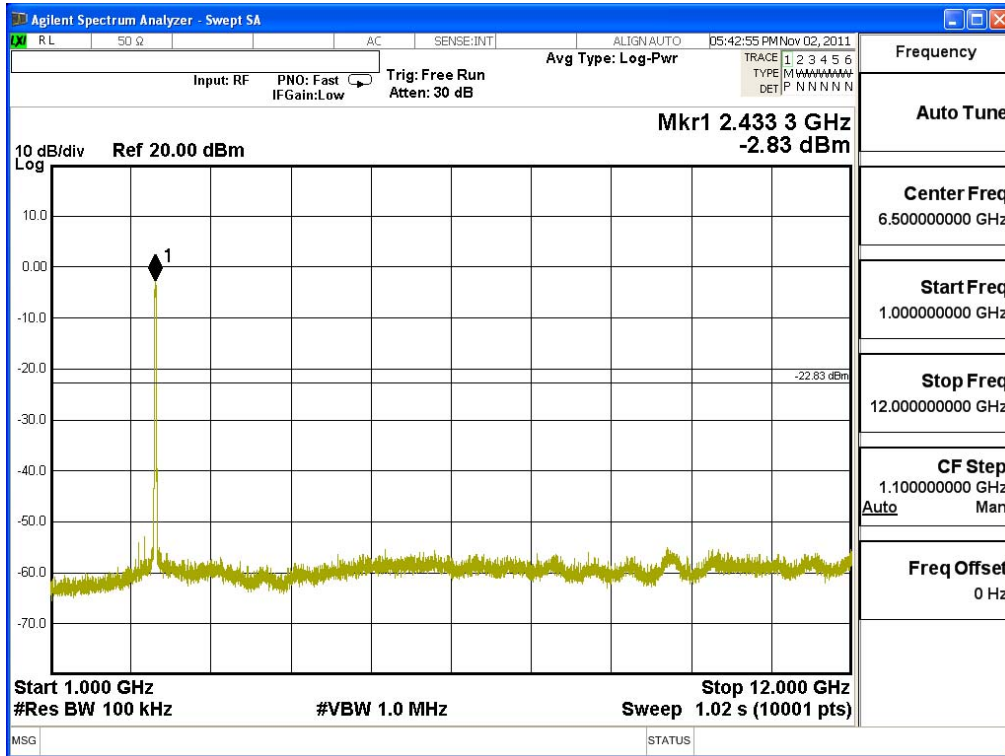

Channel 06 (2437MHz) 30MHz -25GHz-Chain A

Channel 11 (2462MHz) 30MHz -25GHz-Chain A

Channel 01 (2412MHz) 30MHz -25GHz-Chain B

Channel 06 (2437MHz) 30MHz -25GHz-Chain B

Channel 11 (2462MHz) 30MHz -25GHz-Chain B

Product : MOXA IEEE 802.11 a/b/g/n PCI-e
 Test Item : RF Antenna Conducted Spurious
 Test Site : No.3 OATS
 Test Mode : Mode 5: Transmit - 802.11n-40BW_30Mbps(2.4G Band)

Channel 03 (2422MHz) 30MHz -25GHz-Chain A