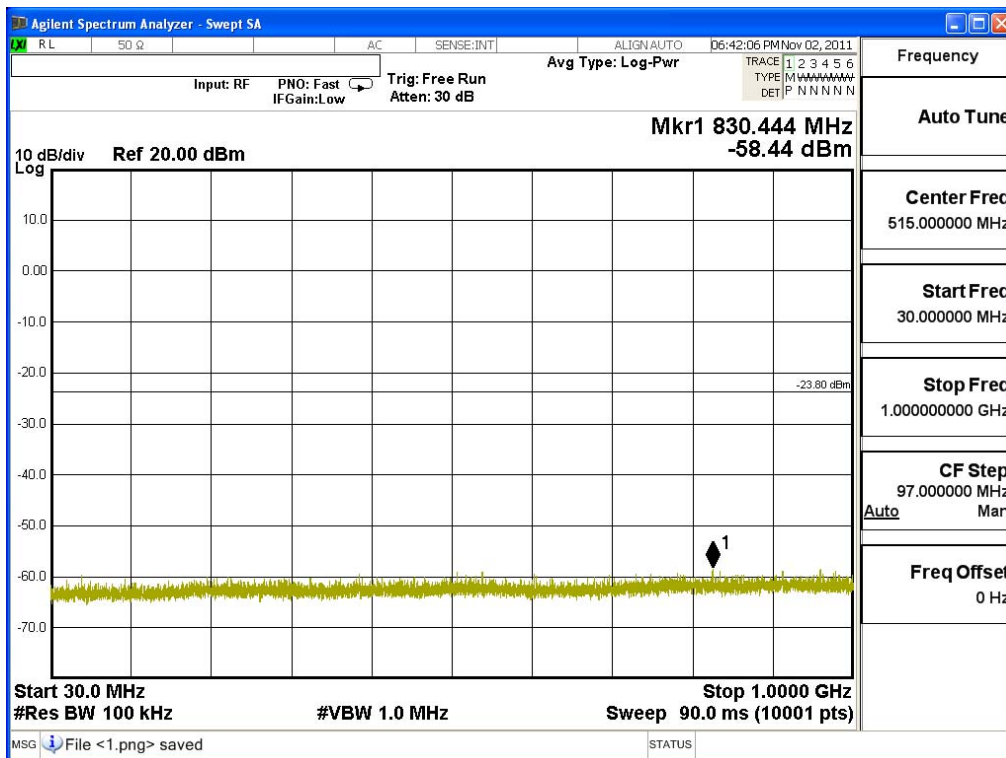

Product : MOXA IEEE 802.11 a/b/g/n PCI-e
 Test Item : RF Antenna Conducted Spurious
 Test Site : No.3 OATS
 Test Mode : Mode 5: Transmit - 802.11n-40BW_30Mbps(2.4G Band)

Channel 03 (2422MHz) 30MHz -25GHz-Chain A

Channel 06 (2437MHz) 30MHz -25GHz-Chain A

Channel 09 (2452MHz) 30MHz -25GHz-Chain A

Channel 03 (2422MHz) 30MHz -25GHz-Chain B

Channel 06 (2437MHz) 30MHz -25GHz-Chain B

Channel 09 (2452MHz) 30MHz -25GHz-Chain B