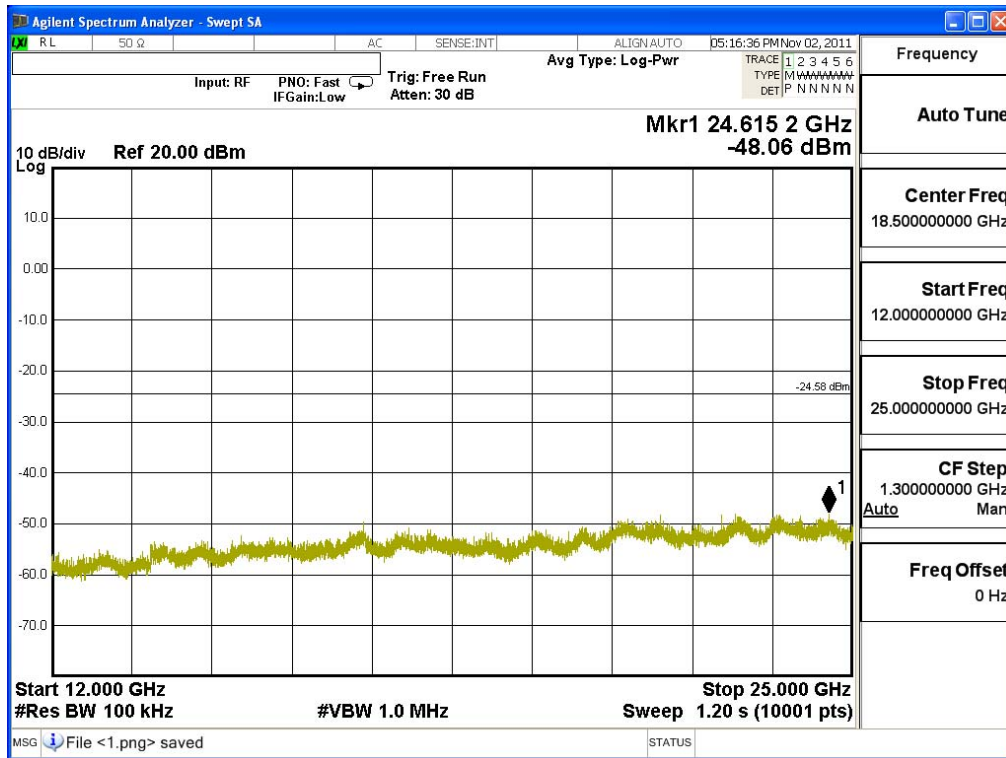

Channel 06 (2437MHz) 30MHz -25GHz-Chain A

Channel 11 (2462MHz) 30MHz -25GHz-Chain A

Channel 01 (2412MHz) 30MHz -25GHz-Chain B

Channel 06 (2437MHz) 30MHz -25GHz-Chain B

Channel 11 (2462MHz) 30MHz -25GHz-Chain B

Product : MOXA IEEE 802.11 a/b/g/n PCI-e
 Test Item : RF Antenna Conducted Spurious
 Test Site : No.3 OATS
 Test Mode : Mode 5: Transmit - 802.11n-40BW_30Mbps(2.4G Band)

Channel 03 (2422MHz) 30MHz -25GHz-Chain A