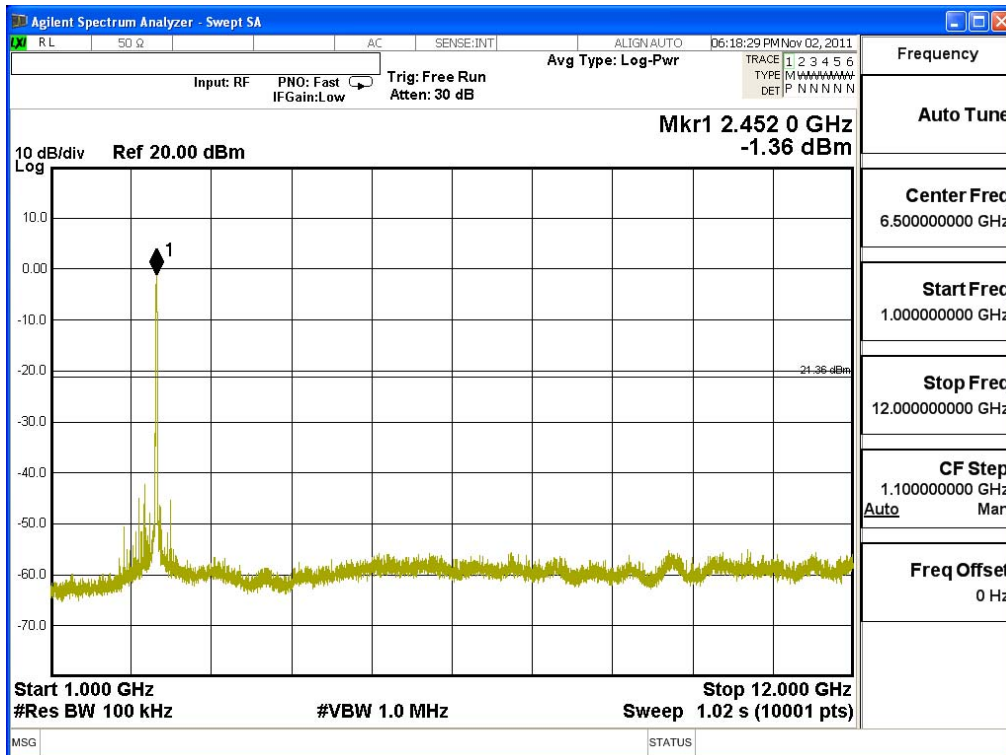

Channel 06 (2437MHz) 30MHz -25GHz-Chain A