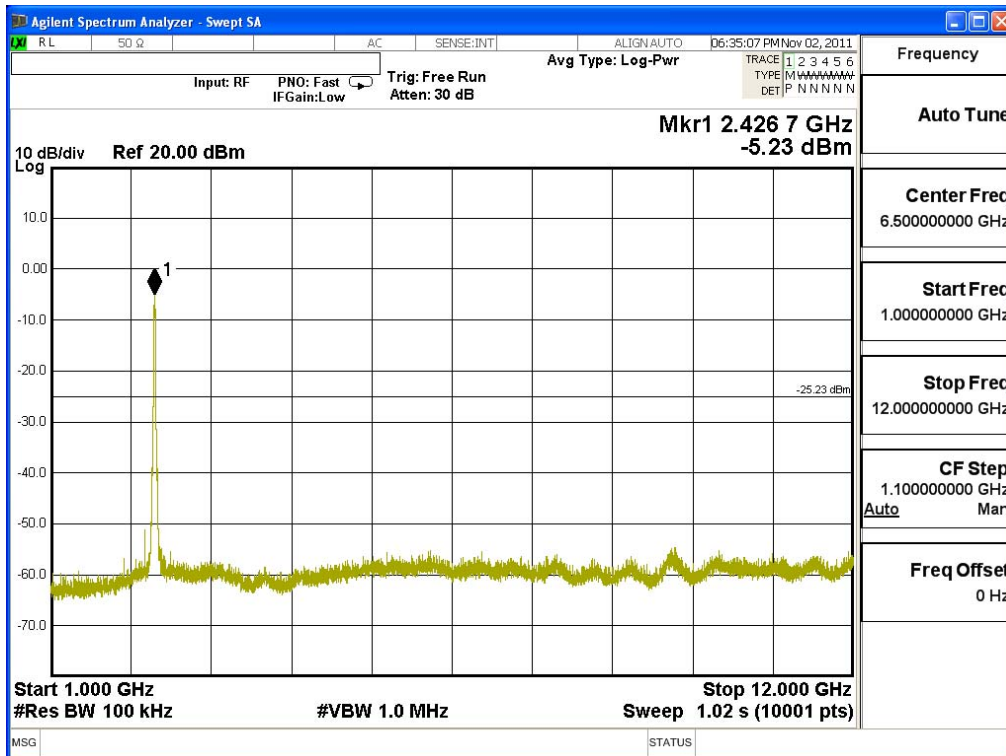

Product : MOXA IEEE 802.11 a/b/g/n PCI-e
 Test Item : RF Antenna Conducted Spurious
 Test Site : No.3 OATS
 Test Mode : Mode 5: Transmit - 802.11n-40BW_30Mbps(2.4G Band)

Channel 03 (2422MHz) 30MHz -25GHz-Chain A

Channel 06 (2437MHz) 30MHz -25GHz-Chain A

Channel 09 (2452MHz) 30MHz -25GHz-Chain A

Channel 03 (2422MHz) 30MHz -25GHz-Chain B

Channel 06 (2437MHz) 30MHz -25GHz-Chain B

Channel 09 (2452MHz) 30MHz -25GHz-Chain B