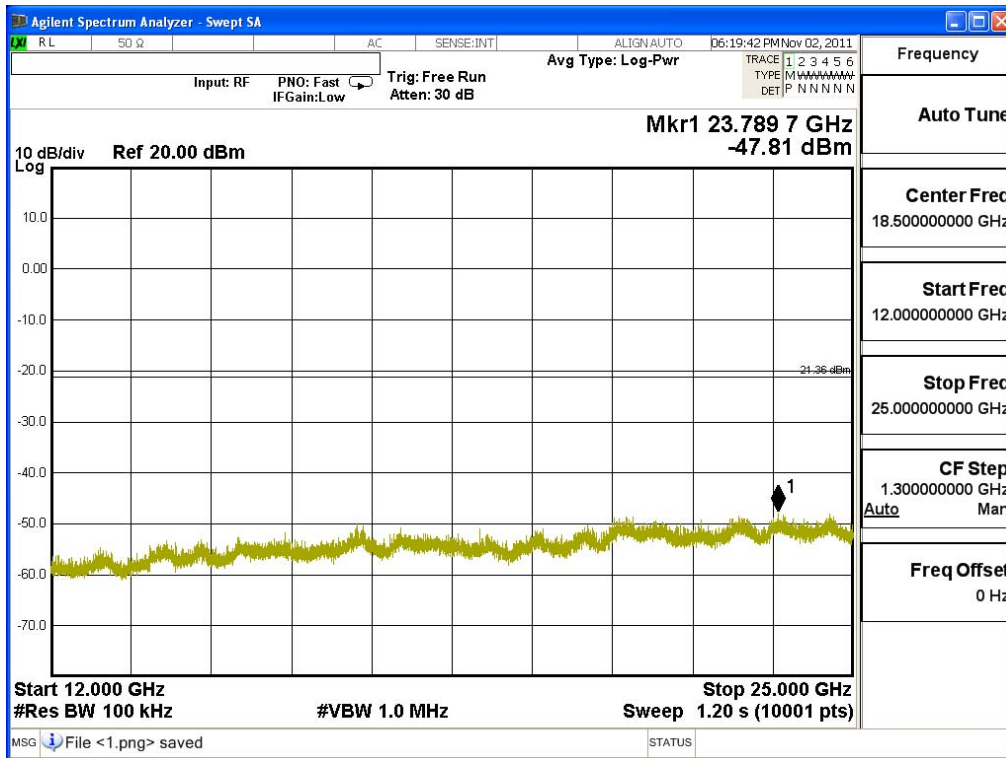

Channel 09 (2452MHz) 30MHz -25GHz-Chain A