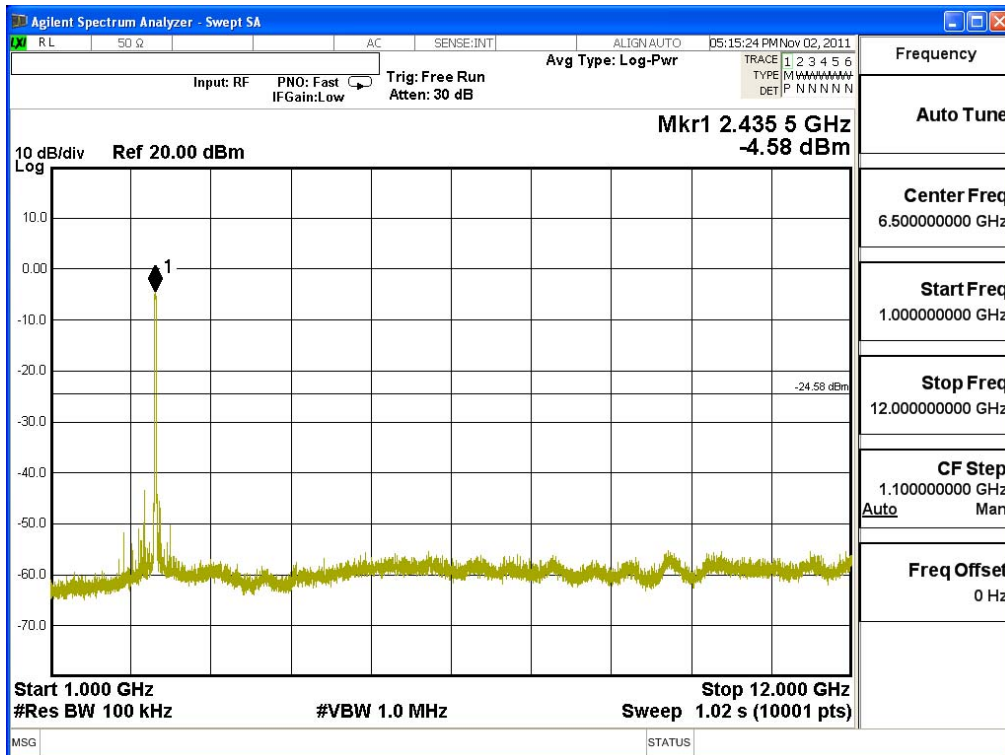

Channel 06 (2437MHz) 30MHz -25GHz-Chain A

Channel 11 (2462MHz) 30MHz -25GHz-Chain A

Channel 01 (2412MHz) 30MHz -25GHz-Chain B

Channel 06 (2437MHz) 30MHz -25GHz-Chain B

Channel 11 (2462MHz) 30MHz -25GHz-Chain B

Product : MOXA IEEE 802.11 a/b/g/n PCI-e
 Test Item : RF Antenna Conducted Spurious
 Test Site : No.3 OATS
 Test Mode : Mode 5: Transmit - 802.11n-40BW_30Mbps(2.4G Band)

Channel 03 (2422MHz) 30MHz -25GHz-Chain A