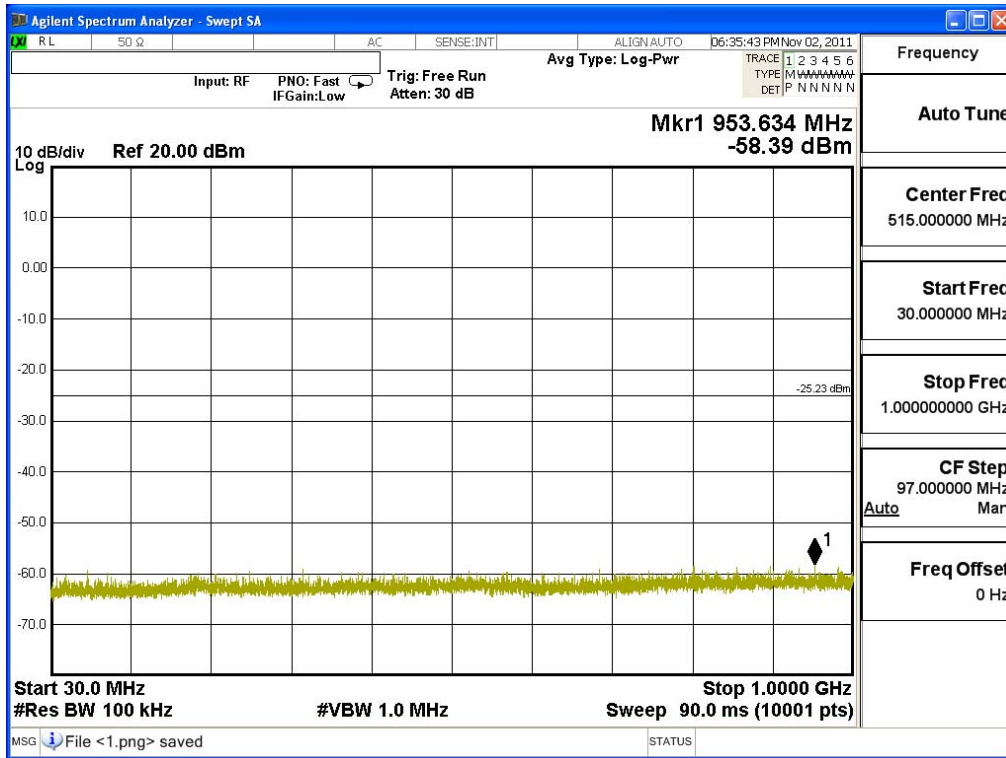

Product : MOXA IEEE 802.11 a/b/g/n PCI-e
 Test Item : RF Antenna Conducted Spurious
 Test Site : No.3 OATS
 Test Mode : Mode 5: Transmit - 802.11n-40BW_30Mbps(2.4G Band)

Channel 03 (2422MHz) 30MHz -25GHz-Chain A

Channel 06 (2437MHz) 30MHz -25GHz-Chain A

Channel 09 (2452MHz) 30MHz -25GHz-Chain A

Channel 03 (2422MHz) 30MHz -25GHz-Chain B

Channel 06 (2437MHz) 30MHz -25GHz-Chain B

Channel 09 (2452MHz) 30MHz -25GHz-Chain B