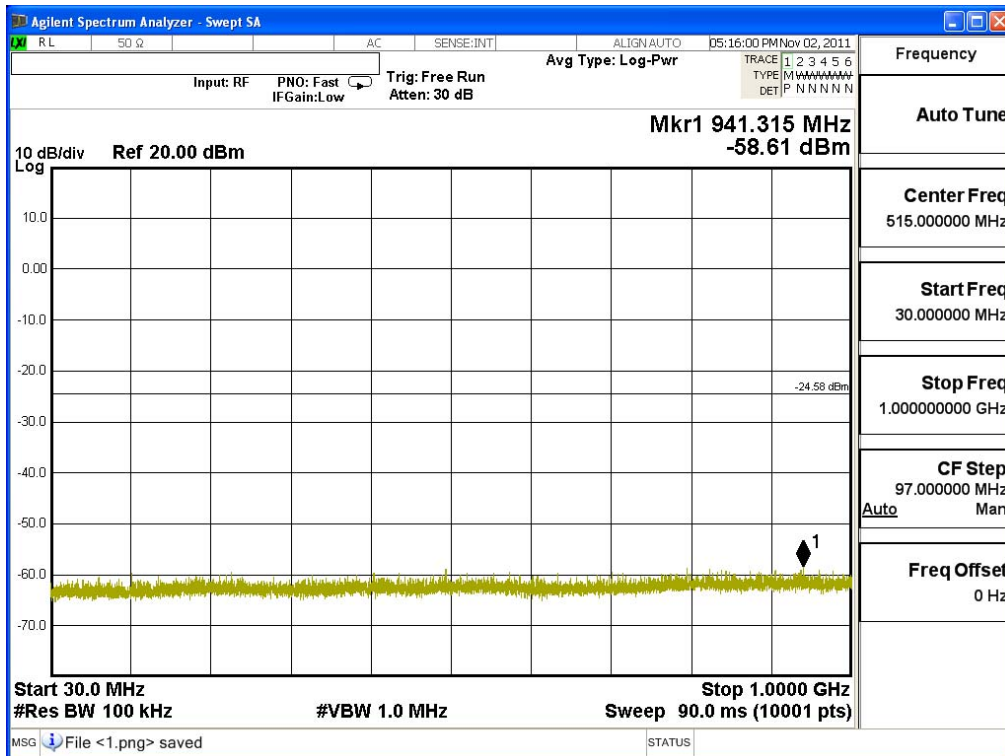

Channel 06 (2437MHz) 30MHz -25GHz-Chain A

Channel 11 (2462MHz) 30MHz -25GHz-Chain A

Channel 01 (2412MHz) 30MHz -25GHz-Chain B

Channel 06 (2437MHz) 30MHz -25GHz-Chain B

Channel 11 (2462MHz) 30MHz -25GHz-Chain B

Product : MOXA IEEE 802.11 a/b/g/n PCI-e
 Test Item : RF Antenna Conducted Spurious
 Test Site : No.3 OATS
 Test Mode : Mode 5: Transmit - 802.11n-40BW_30Mbps(2.4G Band)

Channel 03 (2422MHz) 30MHz -25GHz-Chain A