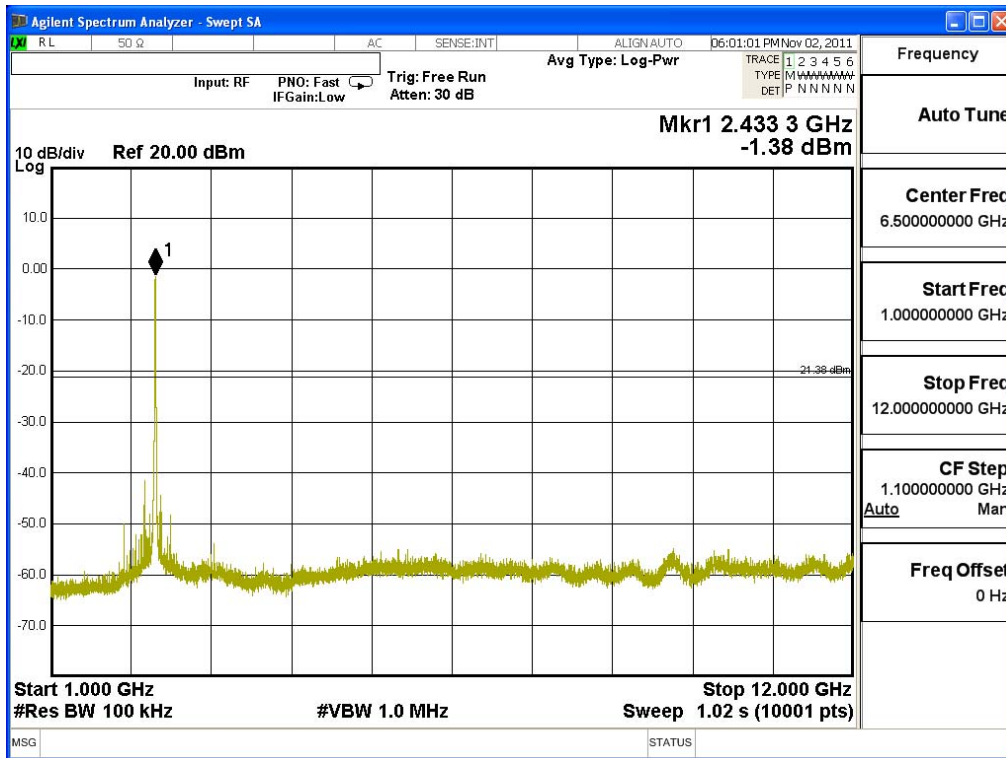

Channel 06 (2437MHz) 30MHz -25GHz-Chain A

Channel 11 (2462MHz) 30MHz -25GHz-Chain A

Channel 01 (2412MHz) 30MHz -25GHz-Chain B

Channel 06 (2437MHz) 30MHz -25GHz-Chain B

Channel 11 (2462MHz) 30MHz -25GHz-Chain B

Product : MOXA IEEE 802.11 a/b/g/n PCI-e
 Test Item : RF Antenna Conducted Spurious
 Test Site : No.3 OATS
 Test Mode : Mode 5: Transmit - 802.11n-40BW_30Mbps(2.4G Band)

Channel 03 (2422MHz) 30MHz -25GHz-Chain A