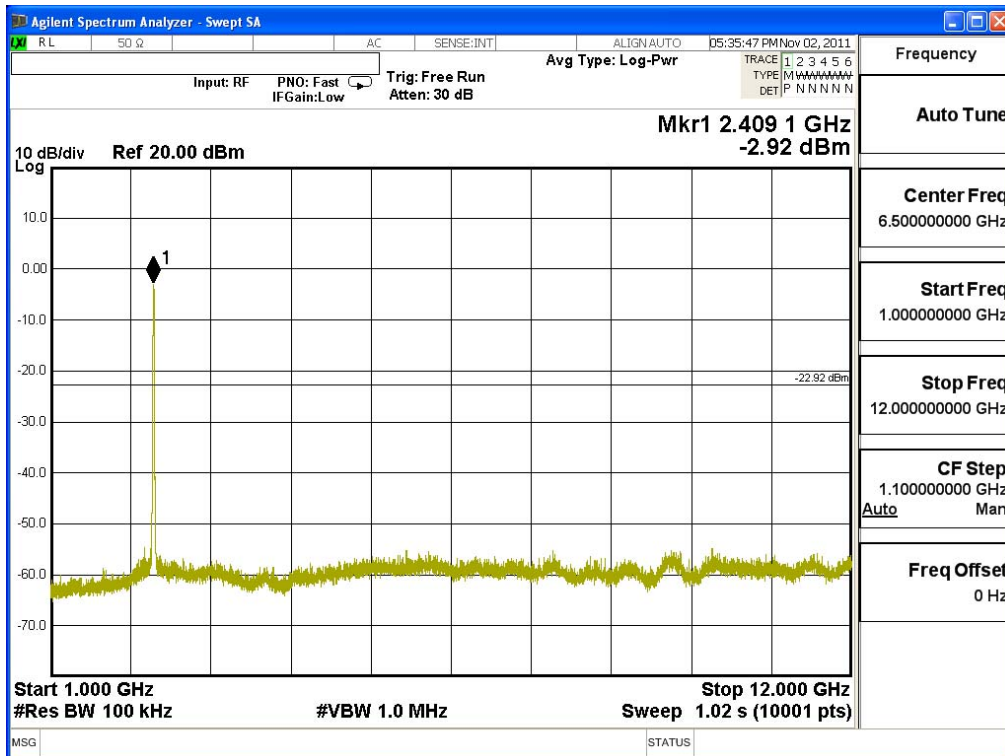

Channel 06 (2437MHz) 30MHz -25GHz-Chain A

Channel 11 (2462MHz) 30MHz -25GHz-Chain A

Channel 01 (2412MHz) 30MHz -25GHz-Chain B

Channel 06 (2437MHz) 30MHz -25GHz-Chain B

Channel 11 (2462MHz) 30MHz -25GHz-Chain B

Product : MOXA IEEE 802.11 a/b/g/n PCI-e
 Test Item : RF Antenna Conducted Spurious
 Test Site : No.3 OATS
 Test Mode : Mode 5: Transmit - 802.11n-40BW_30Mbps(2.4G Band)

Channel 03 (2422MHz) 30MHz -25GHz-Chain A