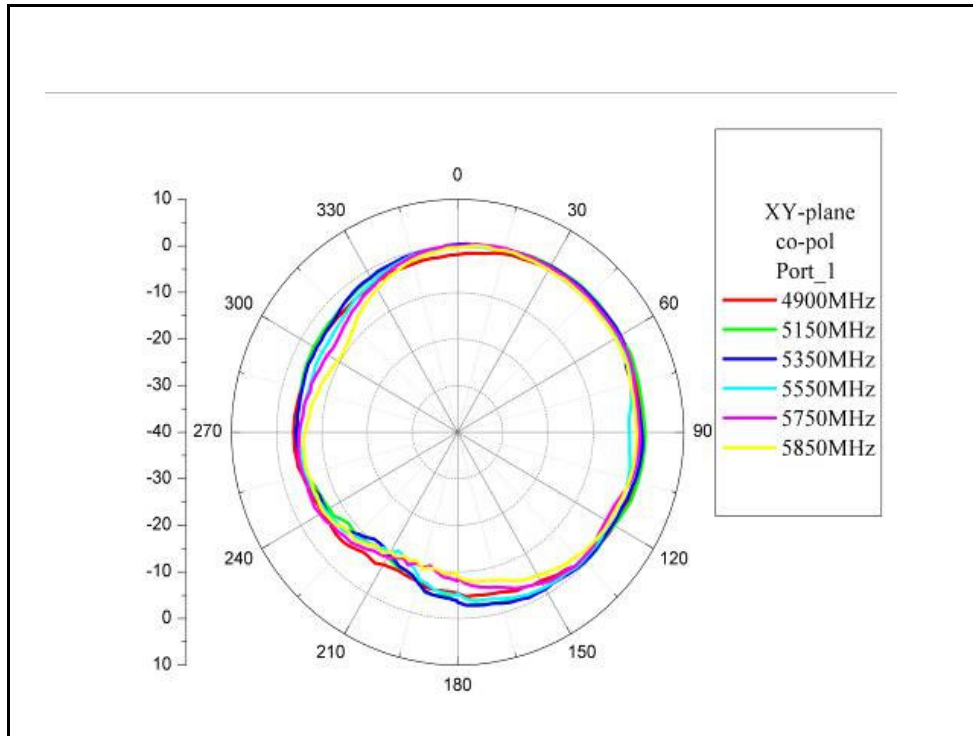

Port 2

5G XY-Plane,Co-Pol

Port 1