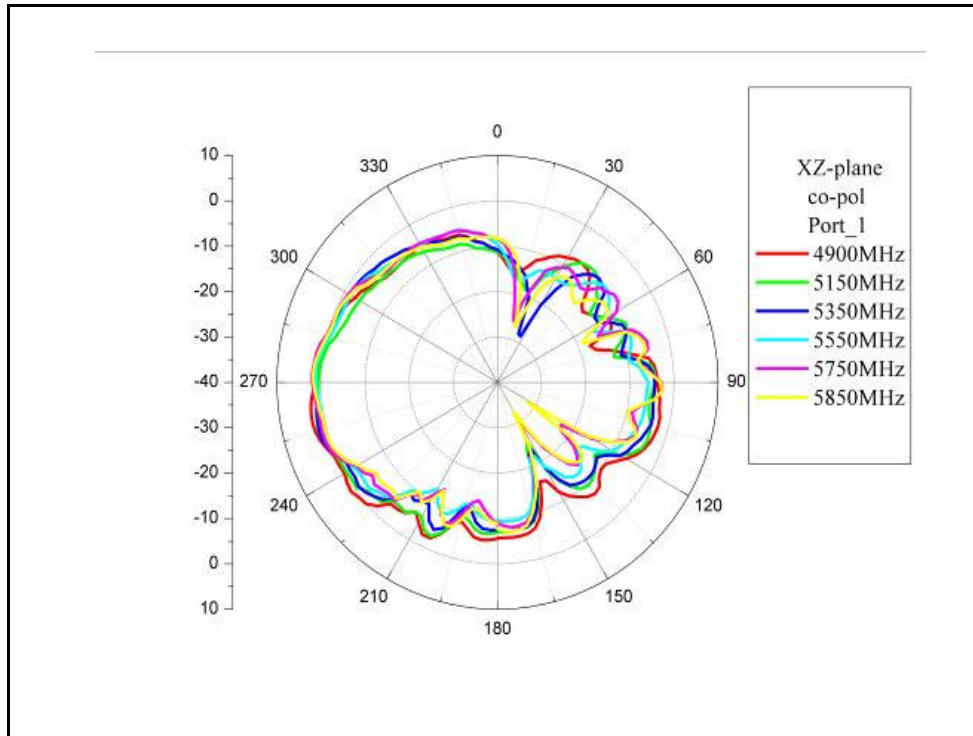

Port 2

5G XZ-Plane,Co-Pol

Port 1