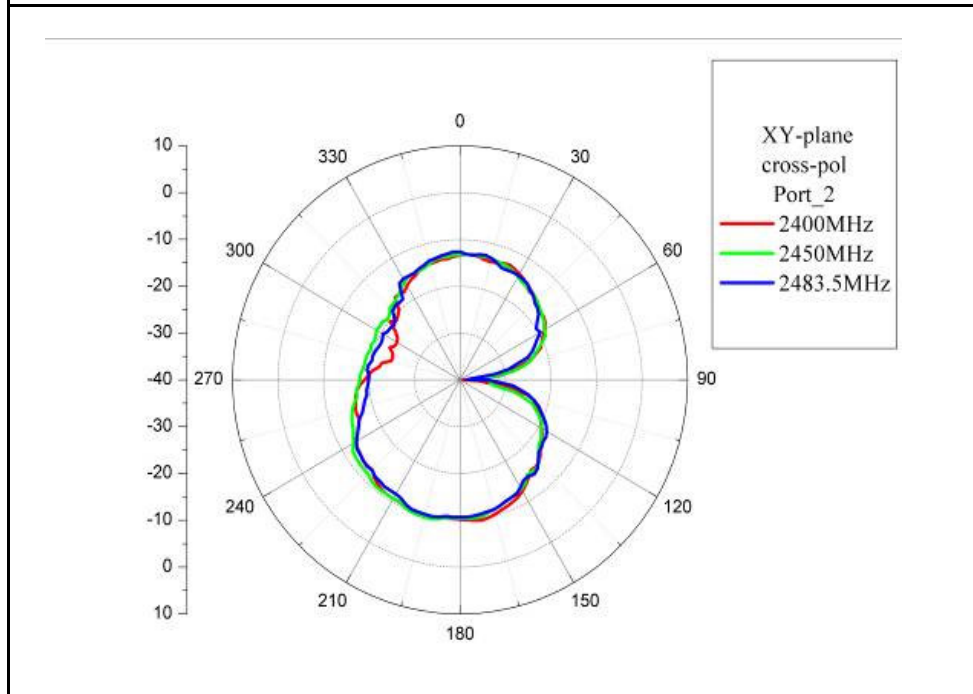

2.4G XY-Plane,Cross-Pol

Port 2