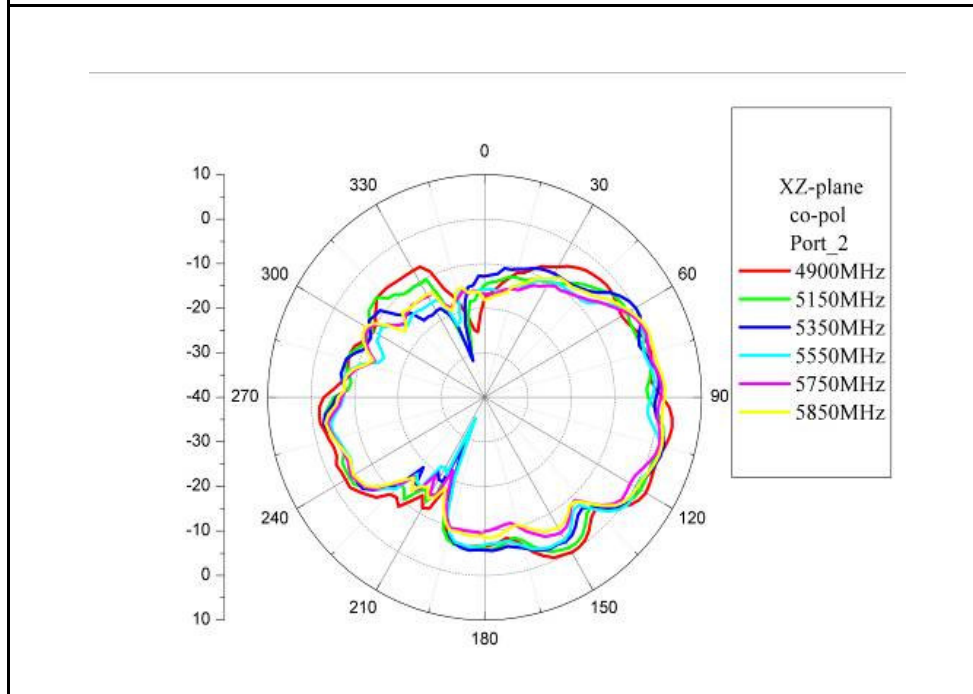

5G XZ-Plane,Co-Pol

Port 2