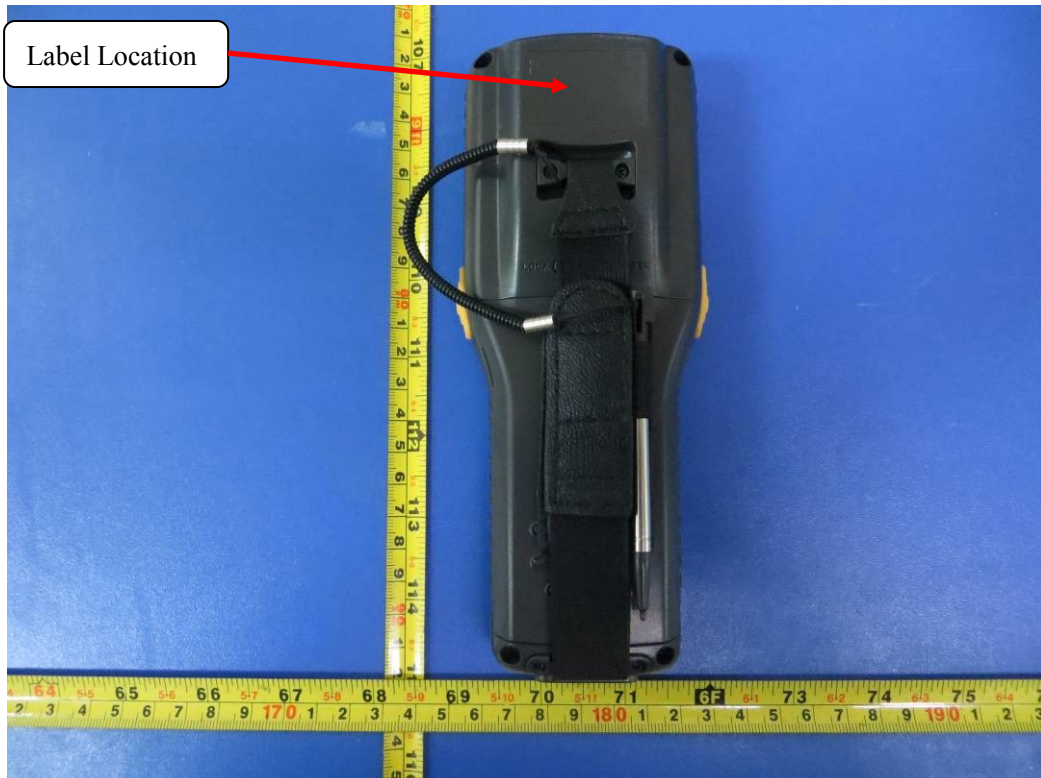

LABEL AND LOCATION

Size: L3.0cm*W2.0cm

Material: Tagboard
Glue: adhesive sticker
Font color: White
Label color: Black