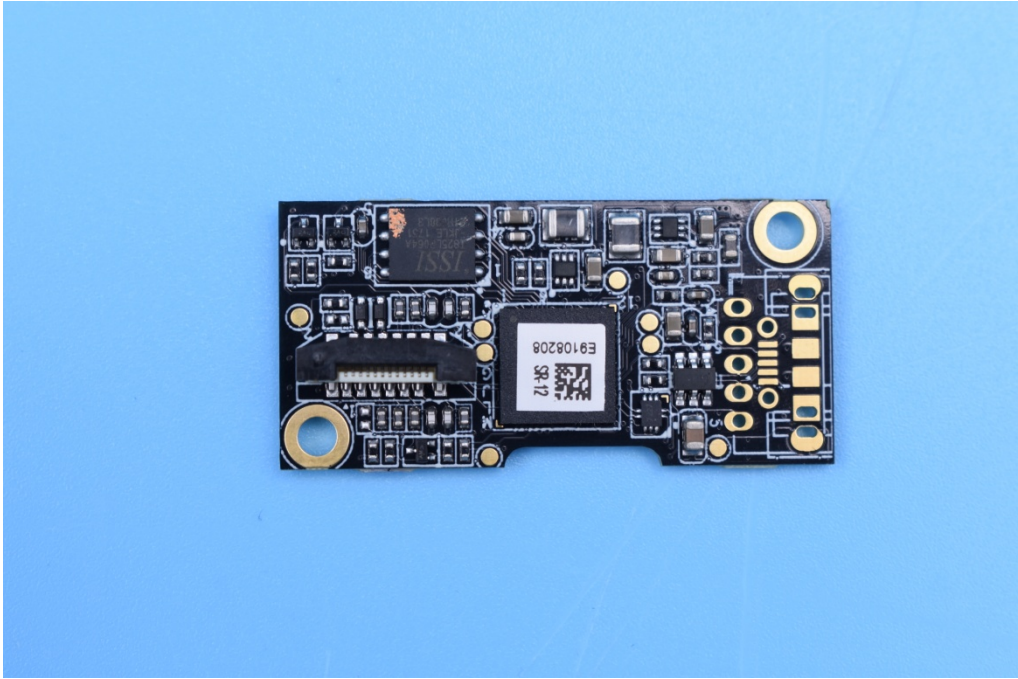

Model Name: NLS-NQuire1000

Internal Photos

1. EUT uncover view

2. Mainboard front view

3. Mainboard rear view

4. BT/WIFI antenna view