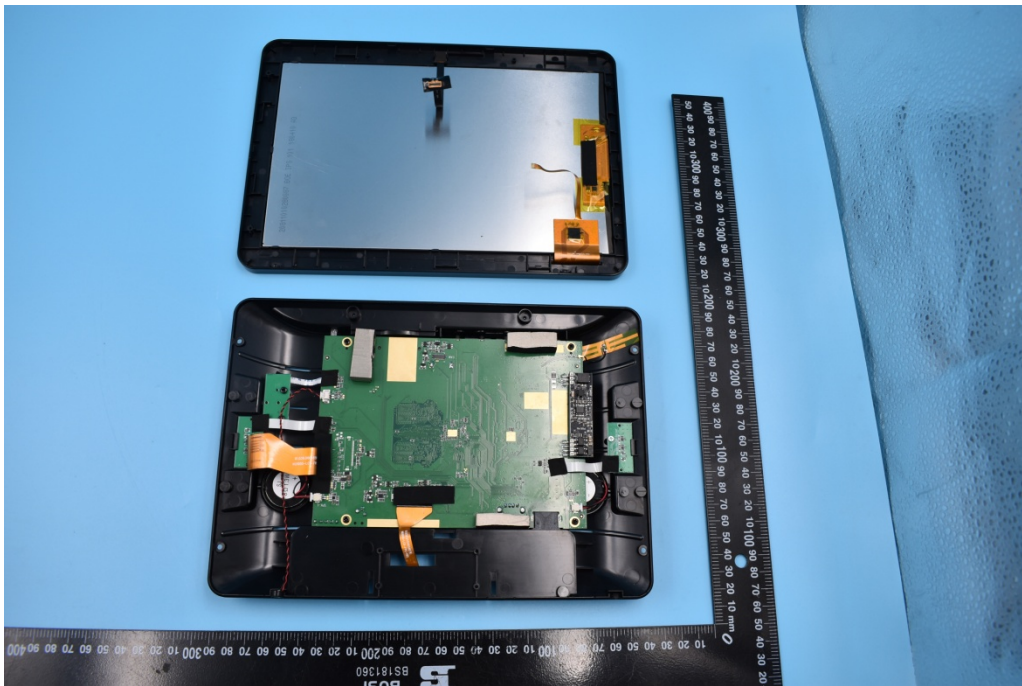

Model Name: NLS-NQuire1000

Internal Photos

1. EUT uncover view

2. Mainboard front view

3. Mainboard rear view

4. BT/WIFI antenna view