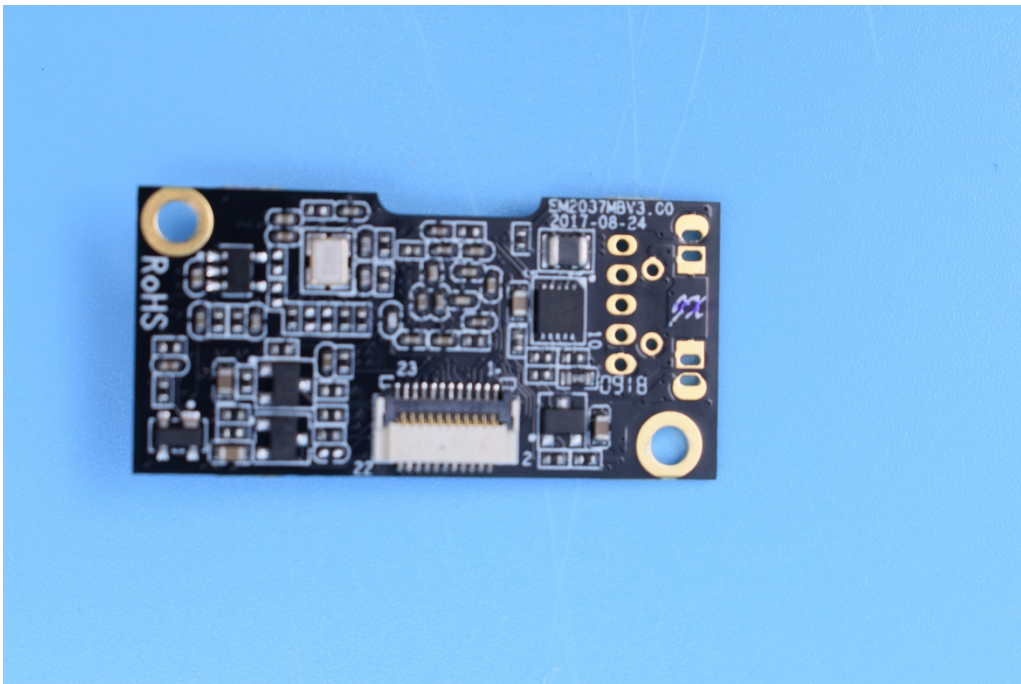

Model Name: NLS-NQuire1000

Internal Photos

1. EUT uncover view

2. Mainboard front view

3. Mainboard rear view

4. BT/WIFI antenna view