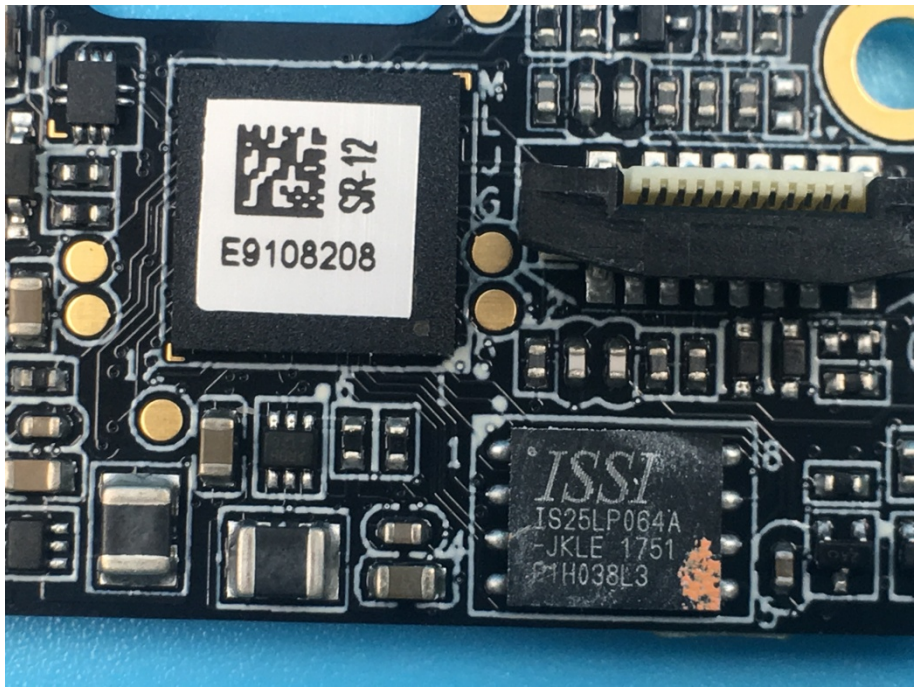

Model Name: NLS-NQuire1000

Internal Photos

1. EUT uncover view

2. Mainboard front view

3. Mainboard rear view

4. BT/WIFI antenna view